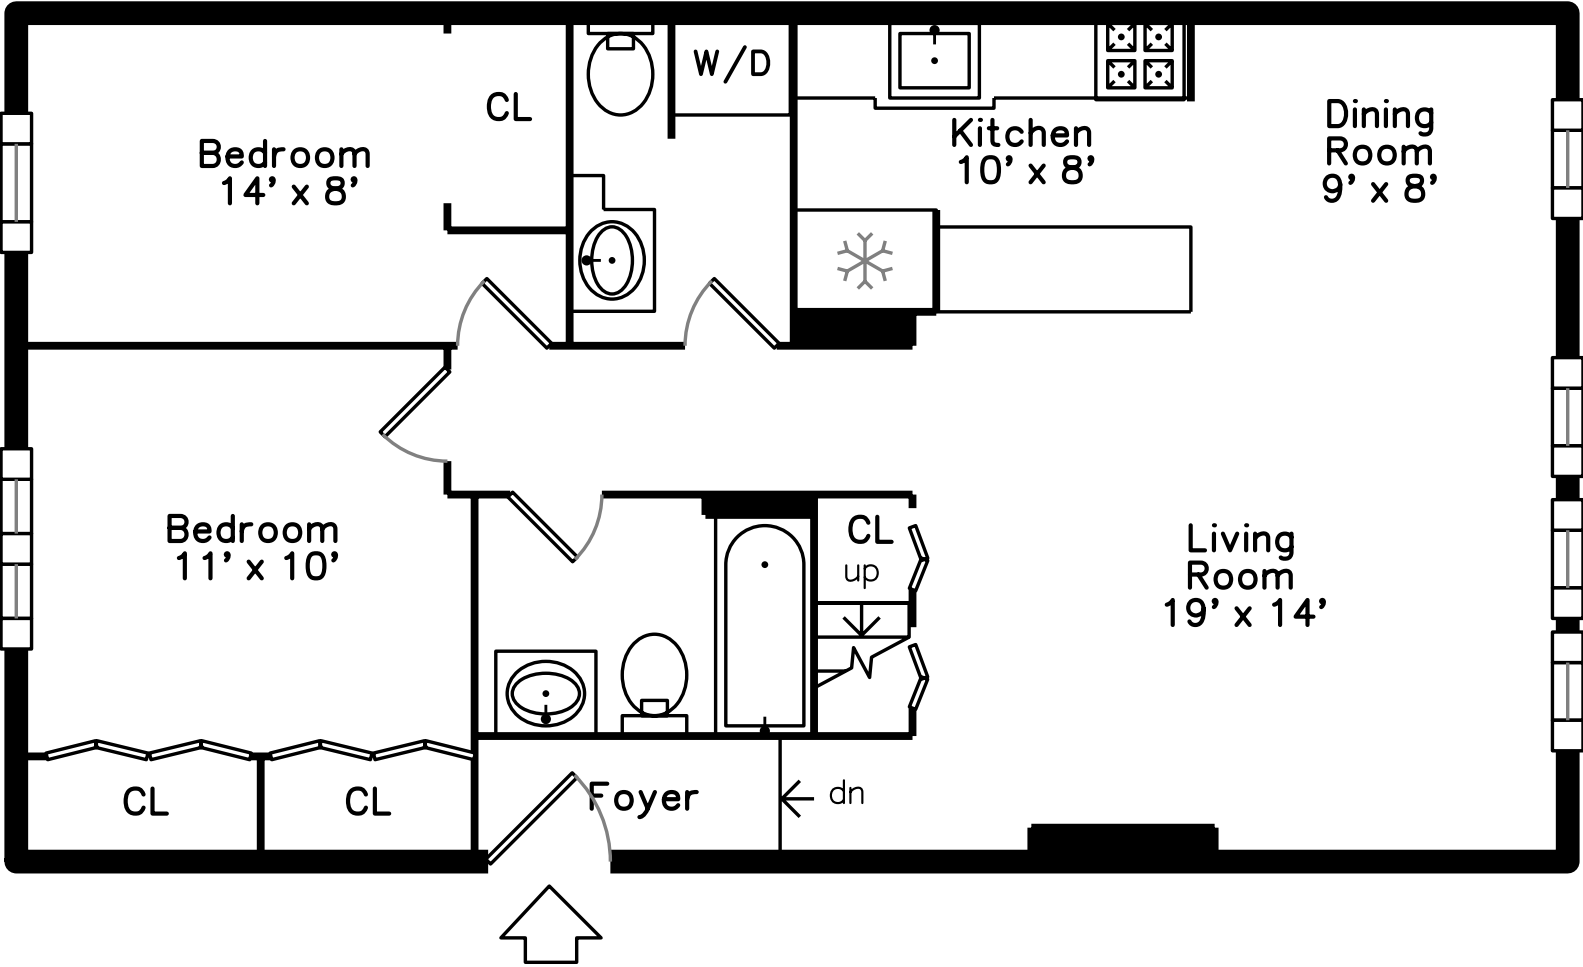

### Roof Deck

### Main

32 Fairfield Street #8  
Boston, MA 02116

PicturePlan by  vis-home  
Measurements may not be 100% accurate.  
Floor plans are provided for convenience only.  
Room sizes are not used to calculate area.

# Main

Building

Building

Building

View

View

Living Room

Living Room

Dining Room

Dining Room

Kitchen

Kitchen

Kitchen

Bedroom

Bedroom

Bedroom