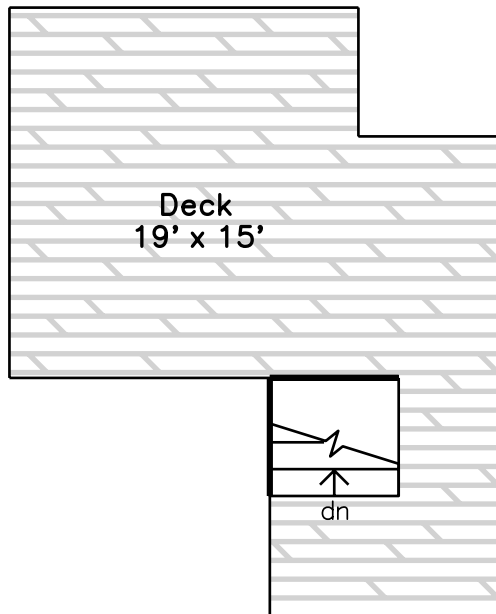

### Roof Deck

### Main

32 Fairfield Street #8  
Boston, MA 02116

PicturePlan by  vis-home  
Measurements may not be 100% accurate.  
Floor plans are provided for convenience only.  
Room sizes are not used to calculate area.