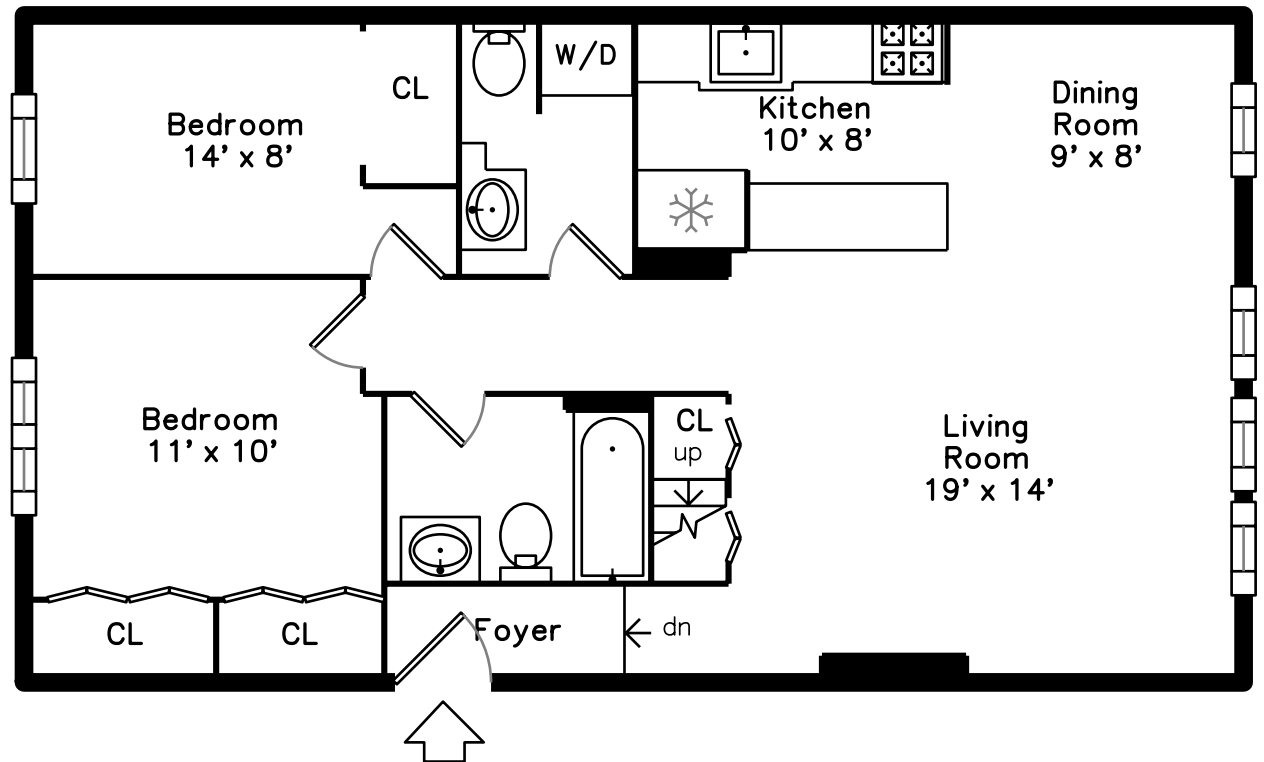

### Roof Deck

### Main

32 Fairfield Street #8  
Boston, MA 02116

PicturePlan by  vis-home  
Measurements may not be 100% accurate.  
Floor plans are provided for convenience only.  
Room sizes are not used to calculate area.

# Main

Building

Building

Building

View

View

Living Room

Living Room

Dining Room

Dining Room

Kitchen

Kitchen

Kitchen

Bedroom

Bedroom

Bedroom