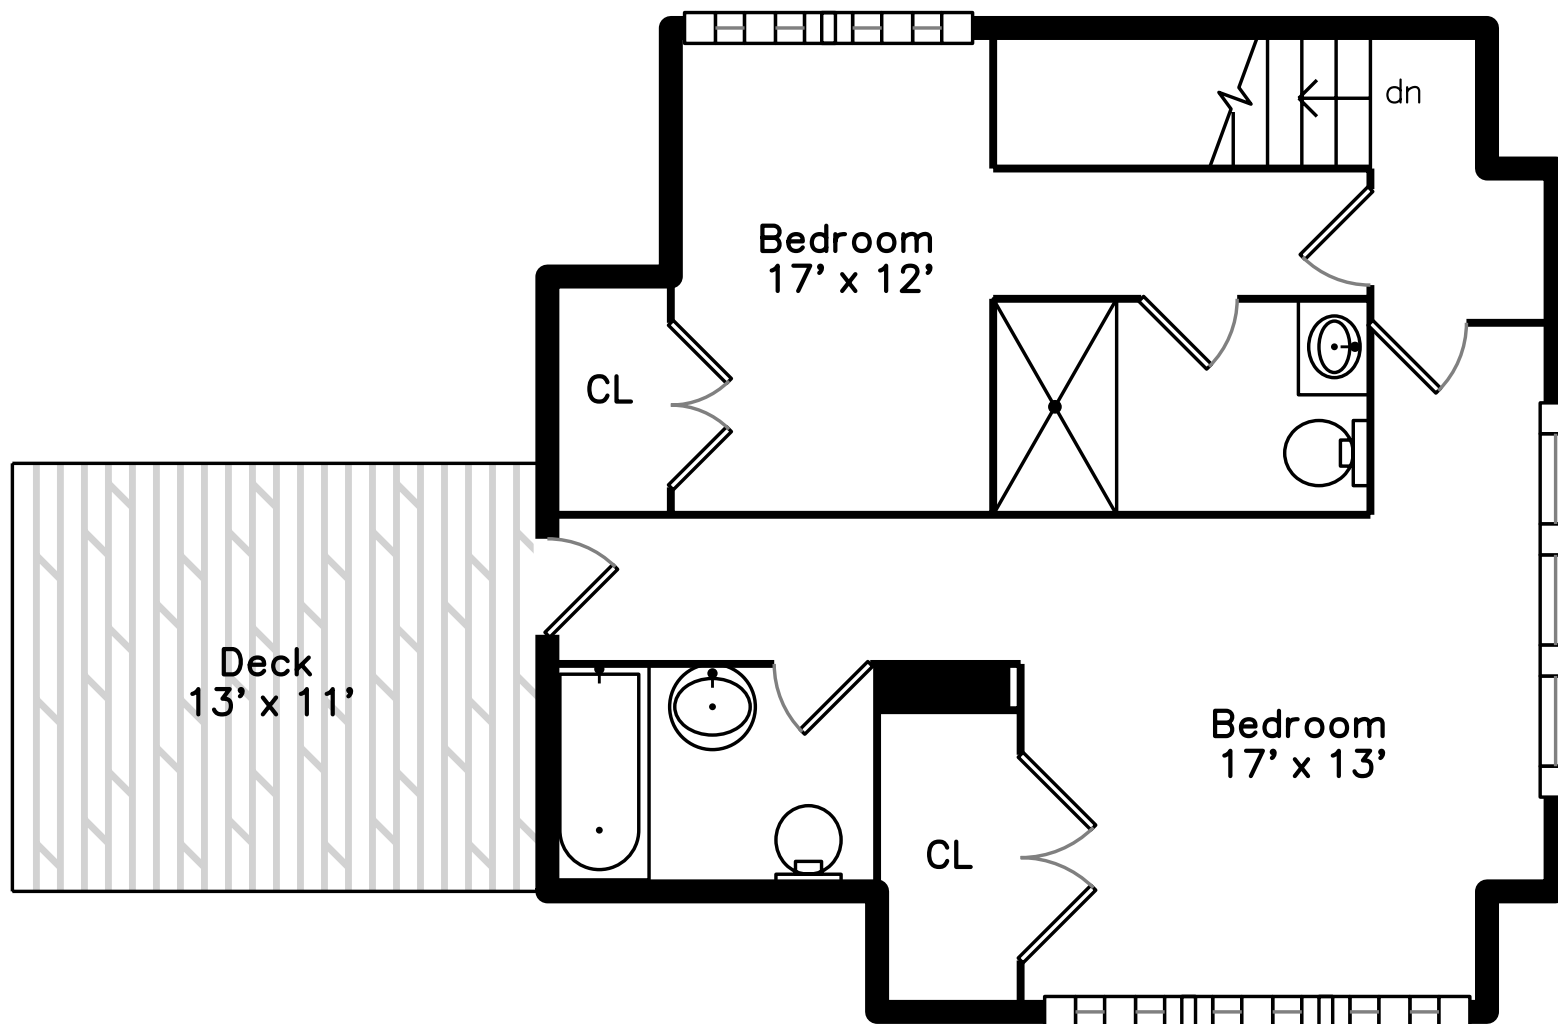

15 Warwick Street #2
Somerville, MA 02145

PicturePlan by  vis-home
Measurements may not be 100% accurate.
Floor plans are provided for convenience only.
Room sizes are not used to calculate area.

Upper

Main

Outside

Outside

Outside

Hall

Living Room

Living Room

Living Room

Kitchen

Kitchen

Kitchen

Bedroom

Bedroom

Bedroom

Bathroom

Laundry

Bedroom

Bedroom

Bedroom

Bedroom

Bathroom

Bathroom

Deck

Deck