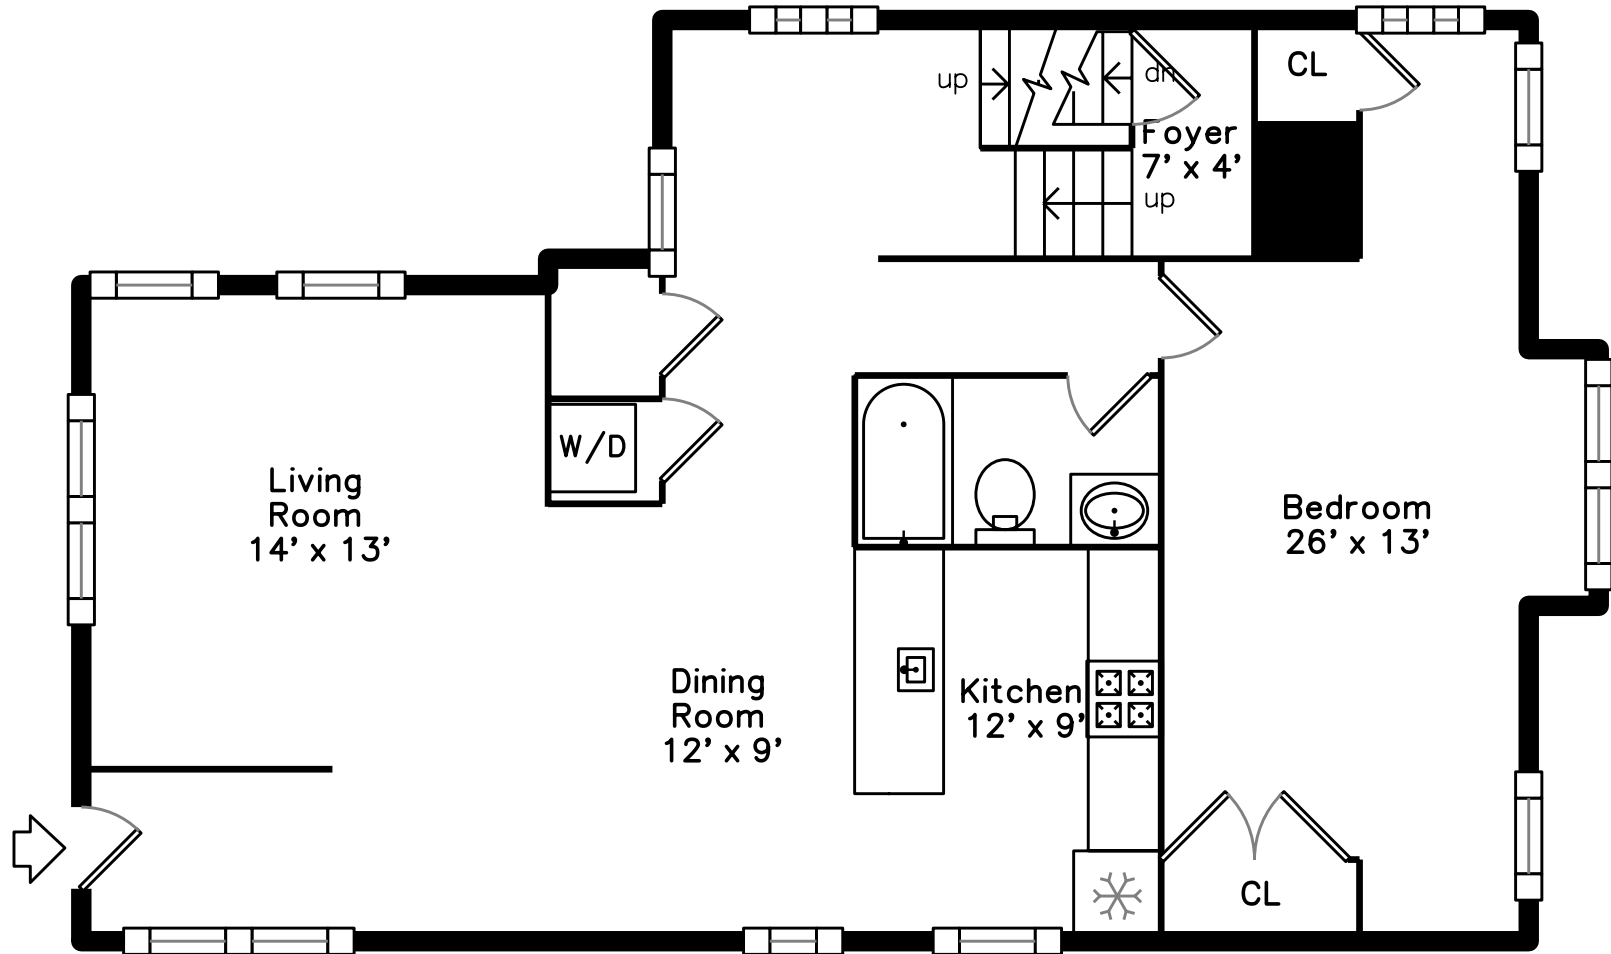

15 Warwick Street #2
Somerville, MA 02145

PicturePlan by  vis-home
Measurements may not be 100% accurate.
Floor plans are provided for convenience only.
Room sizes are not used to calculate area.

Upper

Main

Outside

Outside

Outside

Hall

Living Room

Living Room

Living Room

Kitchen

Kitchen

Kitchen

Bedroom

Bedroom

Bedroom

Bathroom

Laundry

Bedroom

Bedroom

Bedroom

Bedroom

Bathroom

Bathroom

Deck

Deck