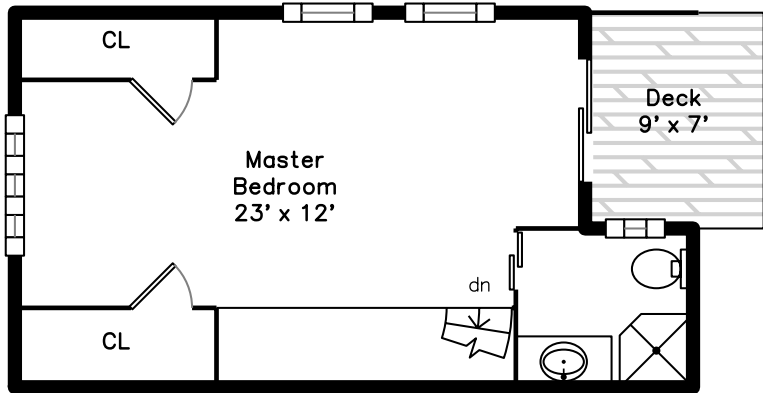

Top

Main

Upper

39A Bellis Circle
Cambridge, MA 02140

PicturePlan by  vis-home

Measurements may not be 100% accurate.
Floor plans are provided for convenience only.
Room sizes are not used to calculate area.

Top

Upper

Main

Outside

Outside

Outside

Outside

Outside

Living Room

Living Room

Living Room

Living Room

Kitchen

Kitchen

Kitchen

Kitchen

Kitchen

Sitting

Sitting

Sitting

Bathroom

Bedroom

Bedroom

Bedroom