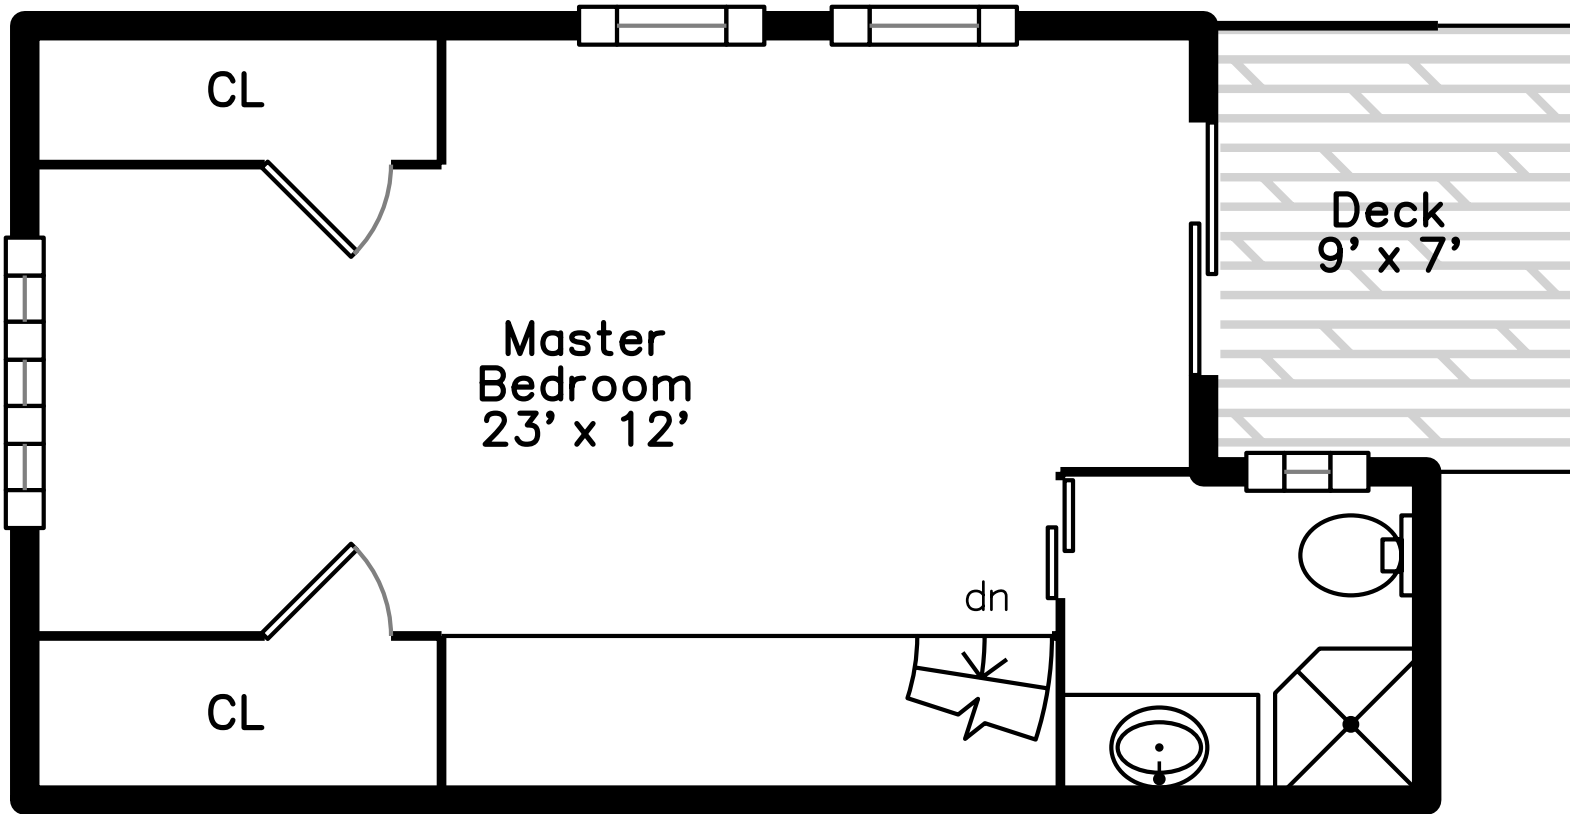

Top

Main

Upper

39A Bellis Circle
Cambridge, MA 02140

PicturePlan by  vis-home

Measurements may not be 100% accurate.
Floor plans are provided for convenience only.
Room sizes are not used to calculate area.

Top

Upper

Main

Outside

Outside

Outside

Outside

Outside

Living Room

Living Room

Living Room

Living Room

Kitchen

Kitchen

Kitchen

Kitchen

Kitchen

Sitting

Sitting

Sitting

Bathroom

Bedroom

Bedroom

Bedroom