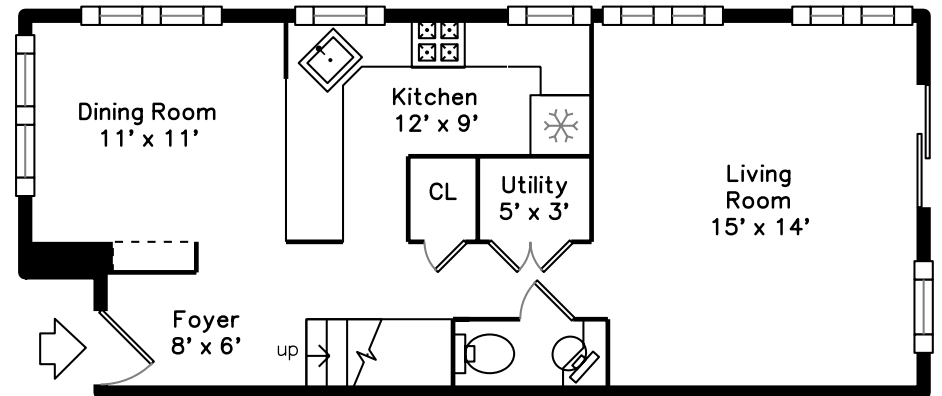

Top

Main

Upper

39A Bellis Circle
Cambridge, MA 02140

PicturePlan by  vis-home

Measurements may not be 100% accurate.
Floor plans are provided for convenience only.
Room sizes are not used to calculate area.

Top

Upper

Main

Outside

Outside

Outside

Outside

Outside

Living Room

Living Room

Living Room

Living Room

Kitchen

Kitchen

Kitchen

Kitchen

Kitchen

Sitting

Sitting

Sitting

Bathroom

Bedroom

Bedroom

Bedroom