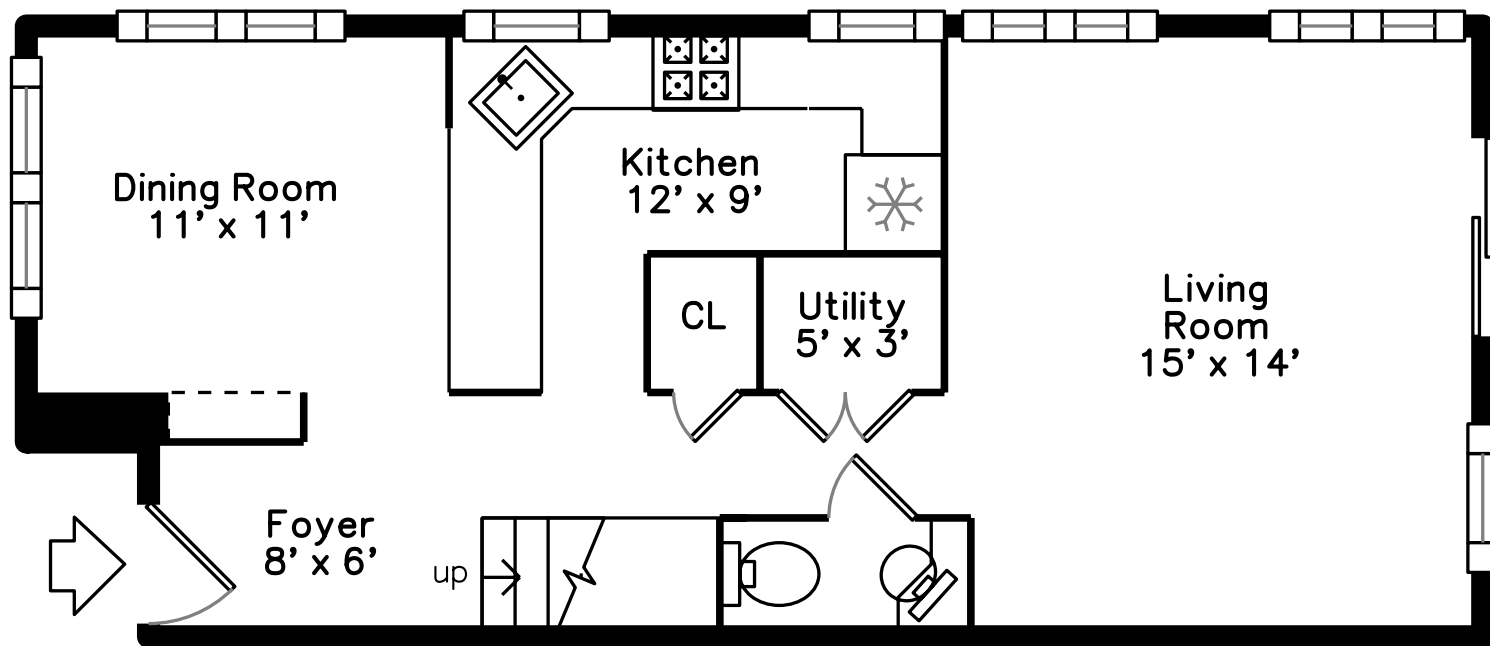

Top

Main

Upper

39A Bellis Circle
Cambridge, MA 02140

PicturePlan by  vis-home

Measurements may not be 100% accurate.
Floor plans are provided for convenience only.
Room sizes are not used to calculate area.

Top

Upper

Main

Outside

Outside

Outside

Outside

Outside

Living Room

Living Room

Living Room

Living Room

Kitchen

Kitchen

Kitchen

Kitchen

Kitchen

Sitting

Sitting

Sitting

Bathroom

Bedroom

Bedroom

Bedroom