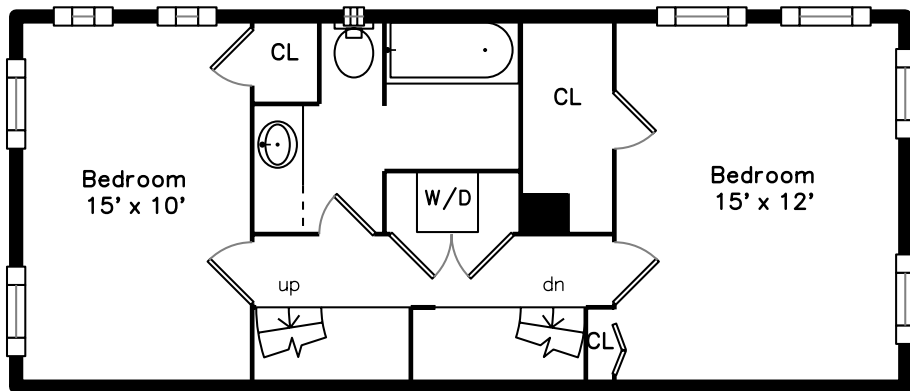

Top

Main

Upper

39A Bellis Circle
Cambridge, MA 02140

PicturePlan by  vis-home

Measurements may not be 100% accurate.
Floor plans are provided for convenience only.
Room sizes are not used to calculate area.

Top

Upper

Main

Outside

Outside

Outside

Outside

Outside

Living Room

Living Room

Living Room

Living Room

Kitchen

Kitchen

Kitchen

Kitchen

Kitchen

Sitting

Sitting

Sitting

Bathroom

Bedroom

Bedroom

Bedroom