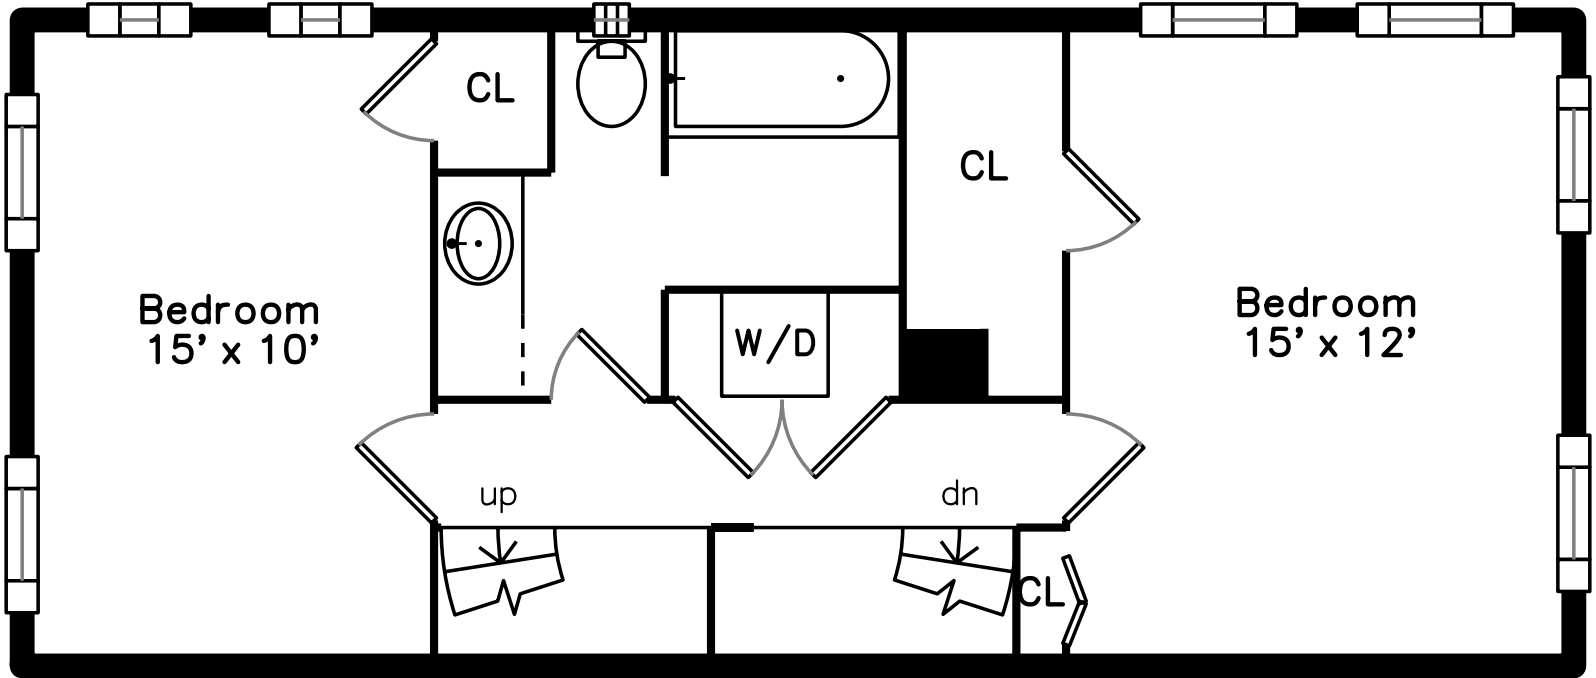

Top

Main

Upper

39A Bellis Circle
Cambridge, MA 02140

PicturePlan by  vis-home

Measurements may not be 100% accurate.
Floor plans are provided for convenience only.
Room sizes are not used to calculate area.

Top

Upper

Main

Outside

Outside

Outside

Outside

Outside

Living Room

Living Room

Living Room

Living Room

Kitchen

Kitchen

Kitchen

Kitchen

Kitchen

Sitting

Sitting

Sitting

Bathroom

Bedroom

Bedroom

Bedroom