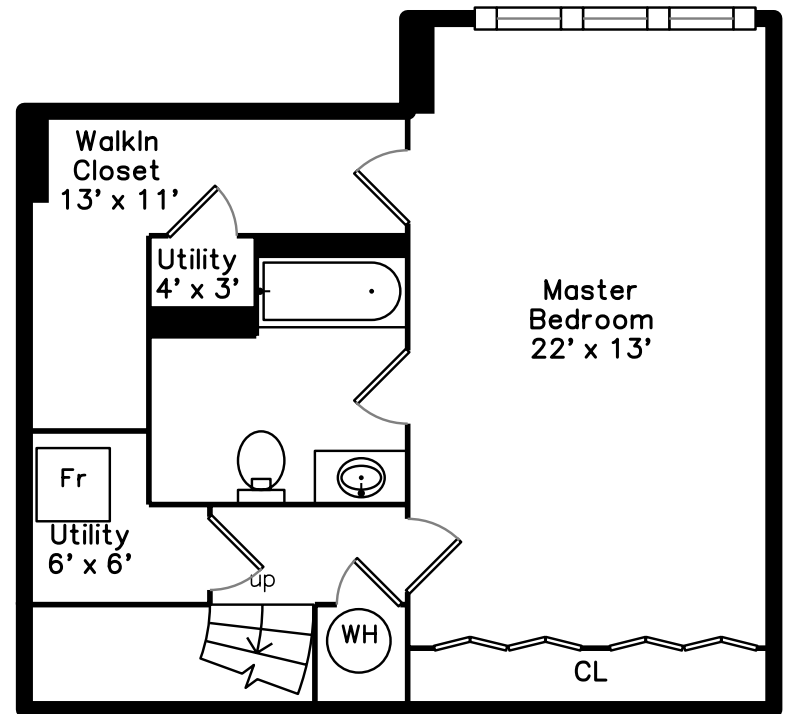

Main

Lower

24A Weston Avenue
Somerville, MA 02144

PicturePlan by  vis-home

Measurements may not be 100% accurate.
Floor plans are provided for convenience only.
Room sizes are not used to calculate area.

Main

Lower

Outside

Outside

Outside

Living Room

Living Room

Kitchen

Kitchen

Bedroom

Bedroom

Bathroom

Bathroom

Master Bedroom

Master Bedroom

Master Bathroom

Master Bathroom