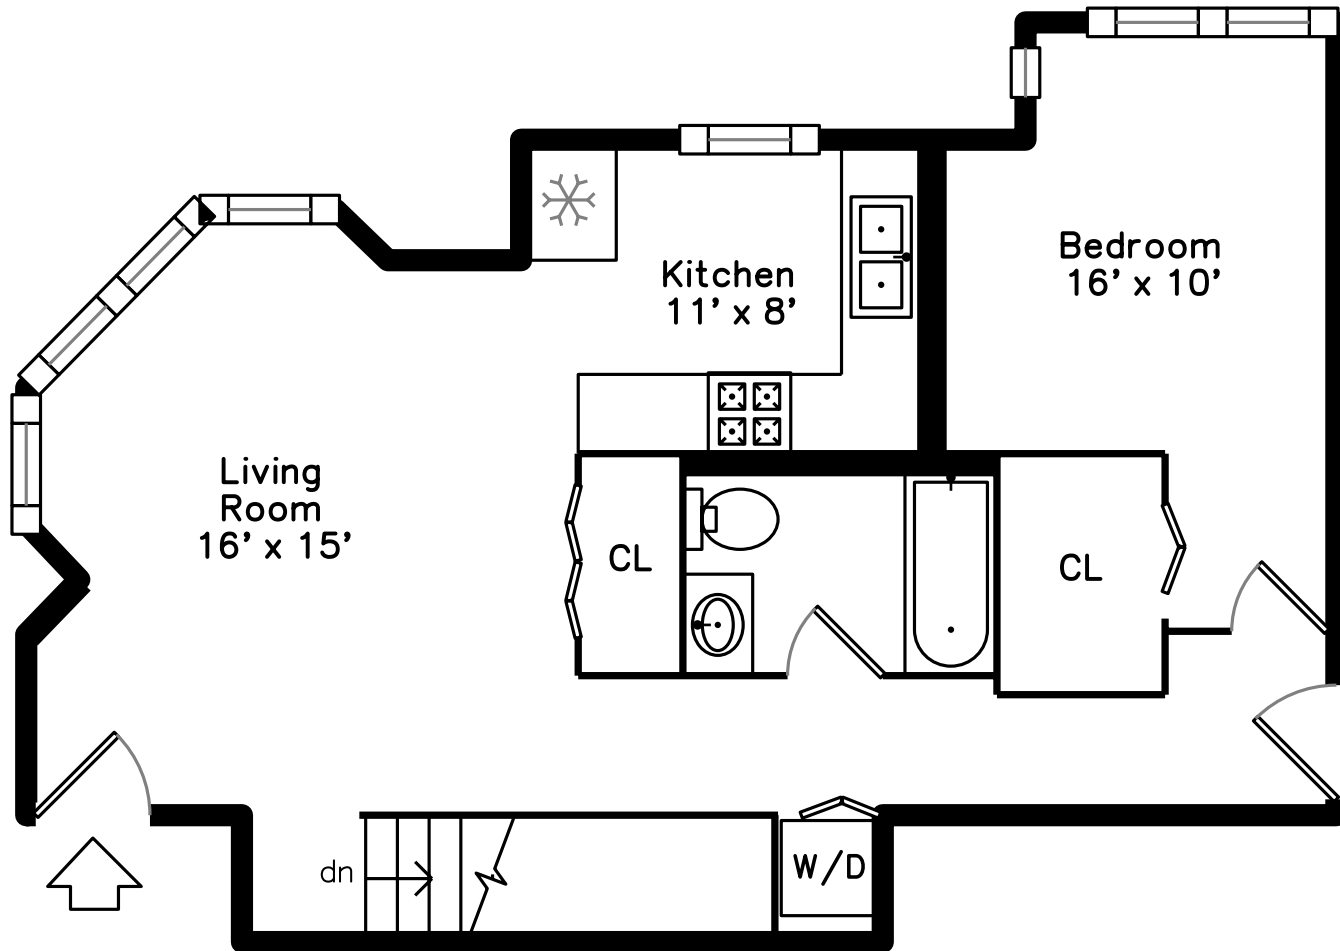

Main

Lower

24A Weston Avenue
Somerville, MA 02144

PicturePlan by  vis-home

Measurements may not be 100% accurate.
Floor plans are provided for convenience only.
Room sizes are not used to calculate area.

Main

Lower

Outside

Outside

Outside

Living Room

Living Room

Kitchen

Kitchen

Bedroom

Bedroom

Bathroom

Bathroom

Master Bedroom

Master Bedroom

Master Bathroom

Master Bathroom