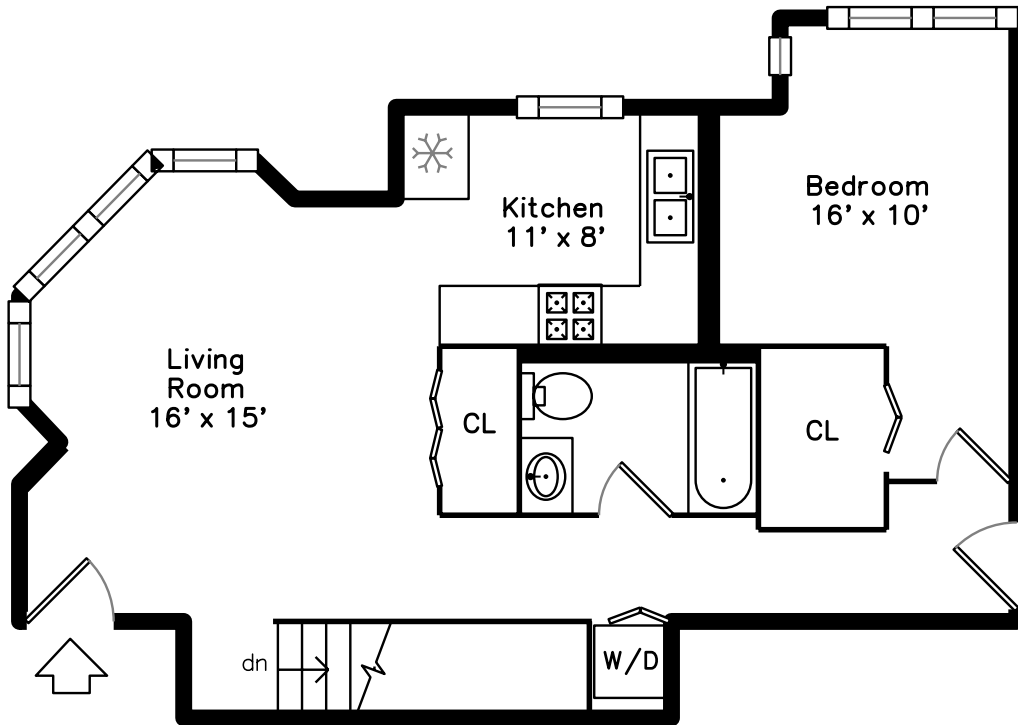

Main

Lower

24A Weston Avenue
Somerville, MA 02144

PicturePlan by  vis-home

Measurements may not be 100% accurate.
Floor plans are provided for convenience only.
Room sizes are not used to calculate area.

Main

Lower

Outside

Outside

Outside

Living Room

Living Room

Kitchen

Kitchen

Bedroom

Bedroom

Bathroom

Bathroom

Master Bedroom

Master Bedroom

Master Bathroom

Master Bathroom