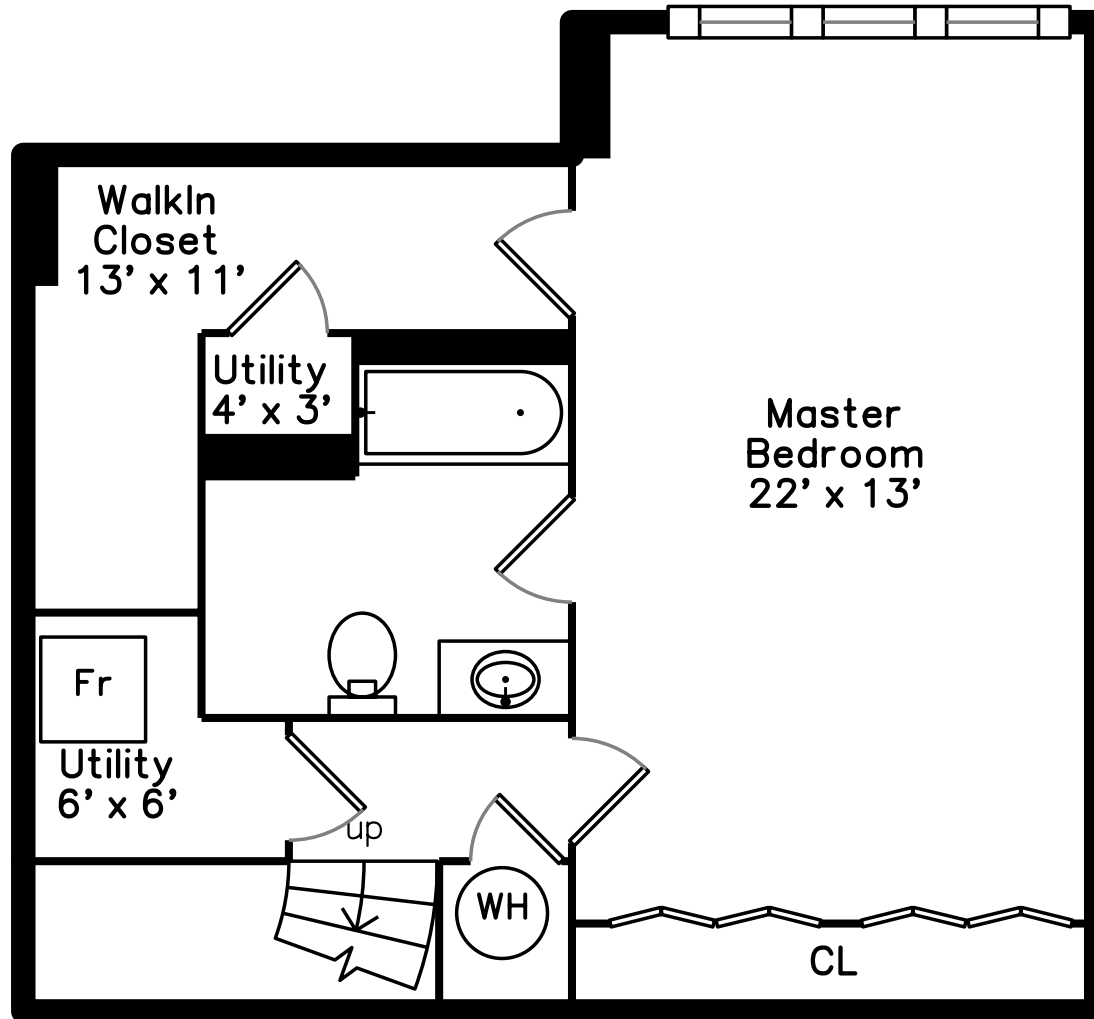

Main

Lower

24A Weston Avenue
Somerville, MA 02144

PicturePlan by  vis-home

Measurements may not be 100% accurate.
Floor plans are provided for convenience only.
Room sizes are not used to calculate area.

Main

Lower

Outside

Outside

Outside

Living Room

Living Room

Kitchen

Kitchen

Bedroom

Bedroom

Bathroom

Bathroom

Master Bedroom

Master Bedroom

Master Bathroom

Master Bathroom