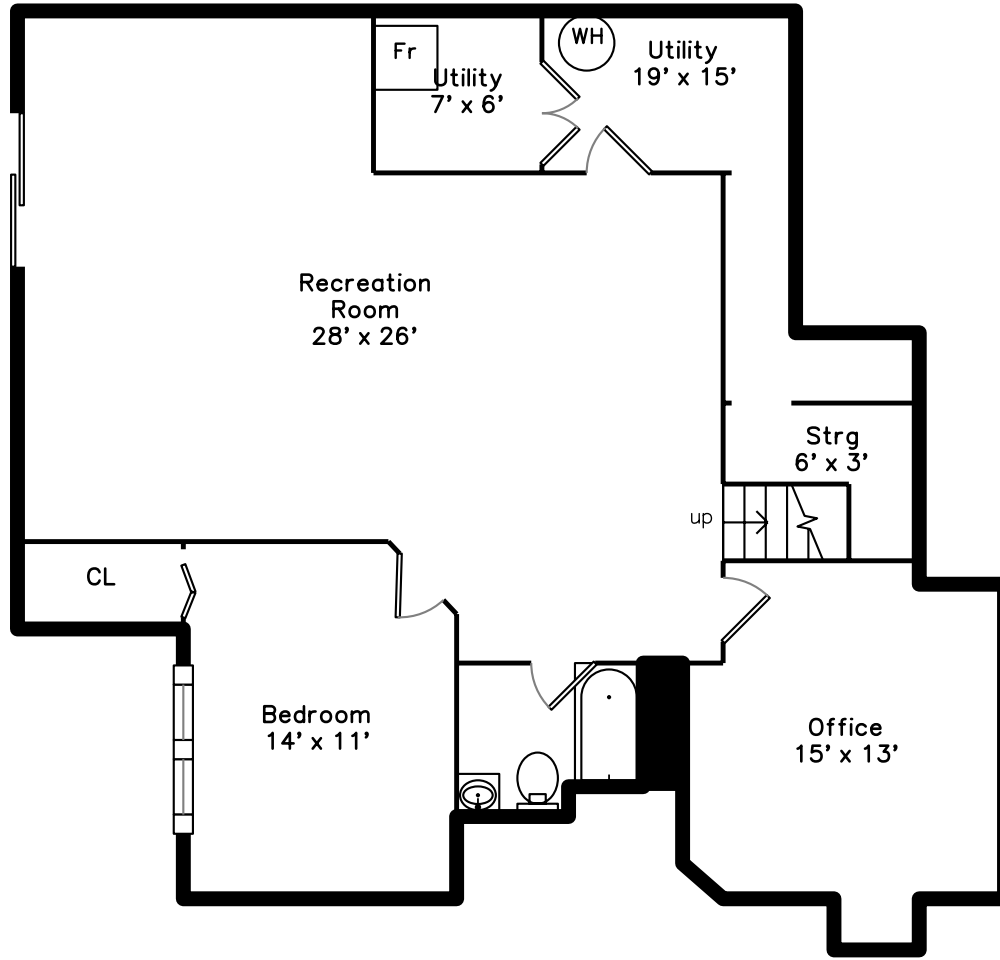

Upper

Lower

Main

337 Bishops Forest Dr #337
Waltham, MA 02452

PicturePlan by  vis-home
MORE THAN JUST A FLOORPLAN

Measurements may not be 100% accurate.
Floor plans are provided for convenience only.
Room sizes are not used to calculate area.

Upper

Main

Lower

Outside

Outside

Back

Outside

Kitchen

Kitchen

Kitchen

Living Room

Living Room

Living Room

Living Room

Dining Room

Dining Room

Recreation Room

Recreation Room

Bedroom

Office

Bathroom