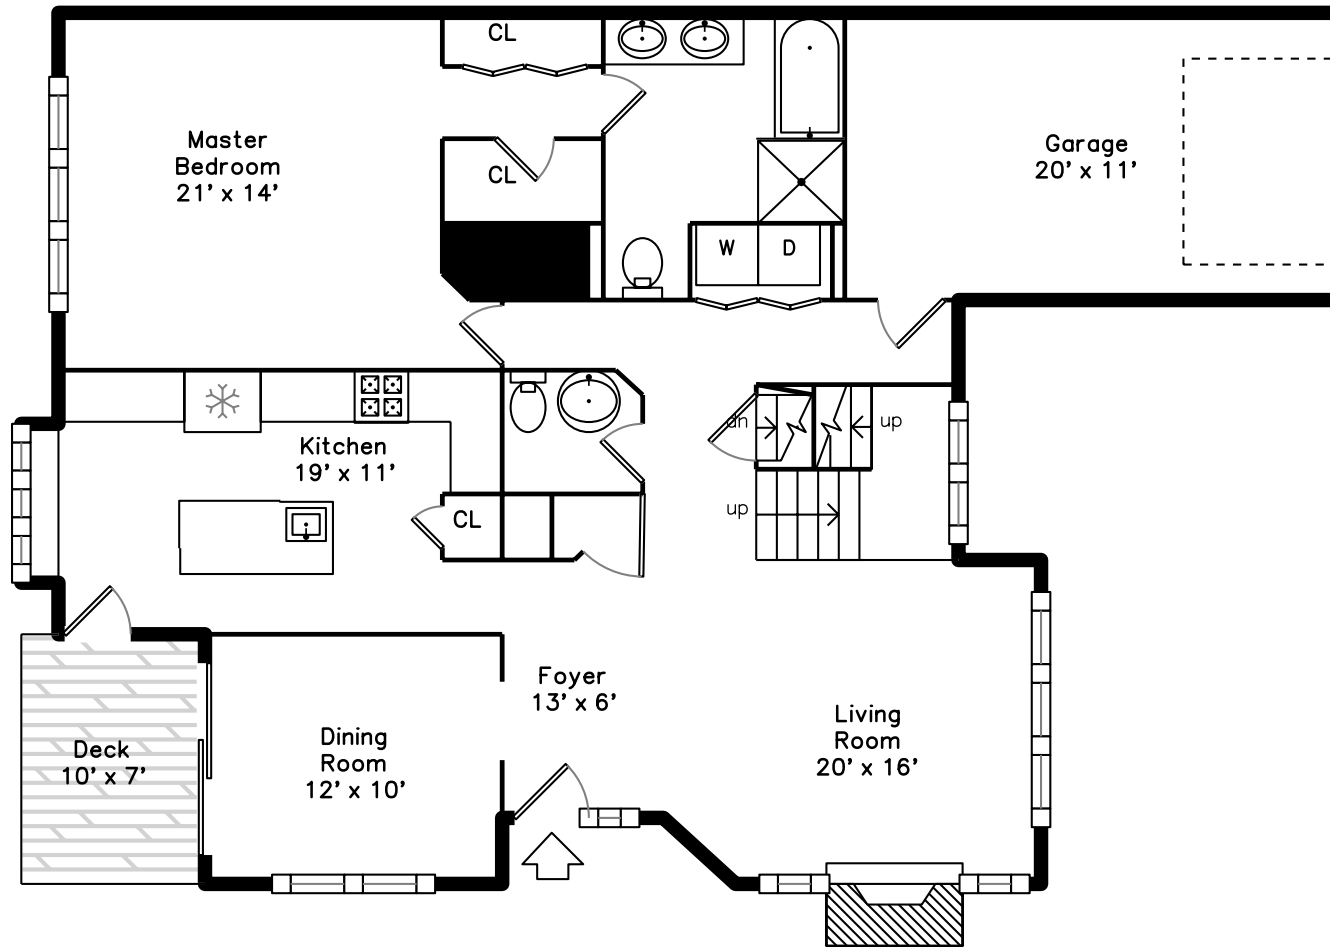

Upper

Lower

Main

337 Bishops Forest Dr #337
Waltham, MA 02452

PicturePlan by  vis-home
MORE THAN JUST A FLOORPLAN

Measurements may not be 100% accurate.
Floor plans are provided for convenience only.
Room sizes are not used to calculate area.

Upper

Main

Lower

Outside

Outside

Back

Outside

Kitchen

Kitchen

Kitchen

Living Room

Living Room

Living Room

Living Room

Dining Room

Dining Room

Recreation Room

Recreation Room

Bedroom

Office

Bathroom