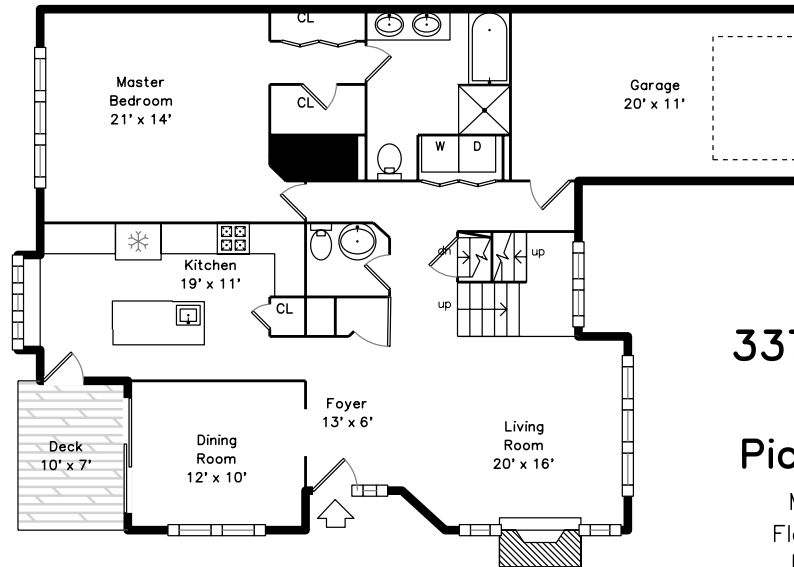

Upper

Lower

Main

337 Bishops Forest Dr #337
Waltham, MA 02452

PicturePlan by  vis-home
MORE THAN JUST A FLOORPLAN

Measurements may not be 100% accurate.
Floor plans are provided for convenience only.
Room sizes are not used to calculate area.

Upper

Main

Lower

Outside

Outside

Back

Outside

Kitchen

Kitchen

Kitchen

Living Room

Living Room

Living Room

Living Room

Dining Room

Dining Room

Recreation Room

Recreation Room

Bedroom

Office

Bathroom