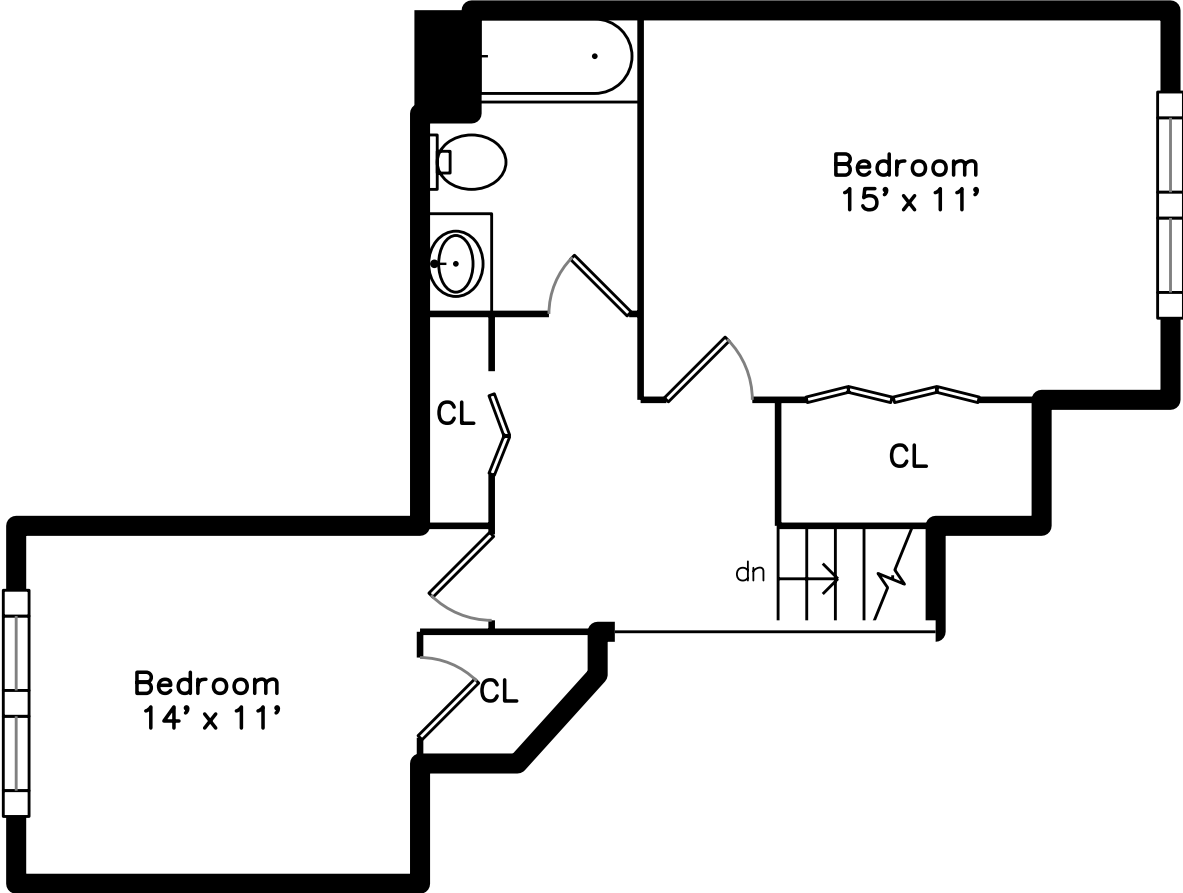

Upper

Lower

Main

337 Bishops Forest Dr #337
Waltham, MA 02452

PicturePlan by  vis-home
MORE THAN JUST A FLOORPLAN

Measurements may not be 100% accurate.
Floor plans are provided for convenience only.
Room sizes are not used to calculate area.

Upper

Main

Lower

Outside

Outside

Back

Outside

Kitchen

Kitchen

Kitchen

Living Room

Living Room

Living Room

Living Room

Dining Room

Dining Room

Recreation Room

Recreation Room

Bedroom

Office

Bathroom