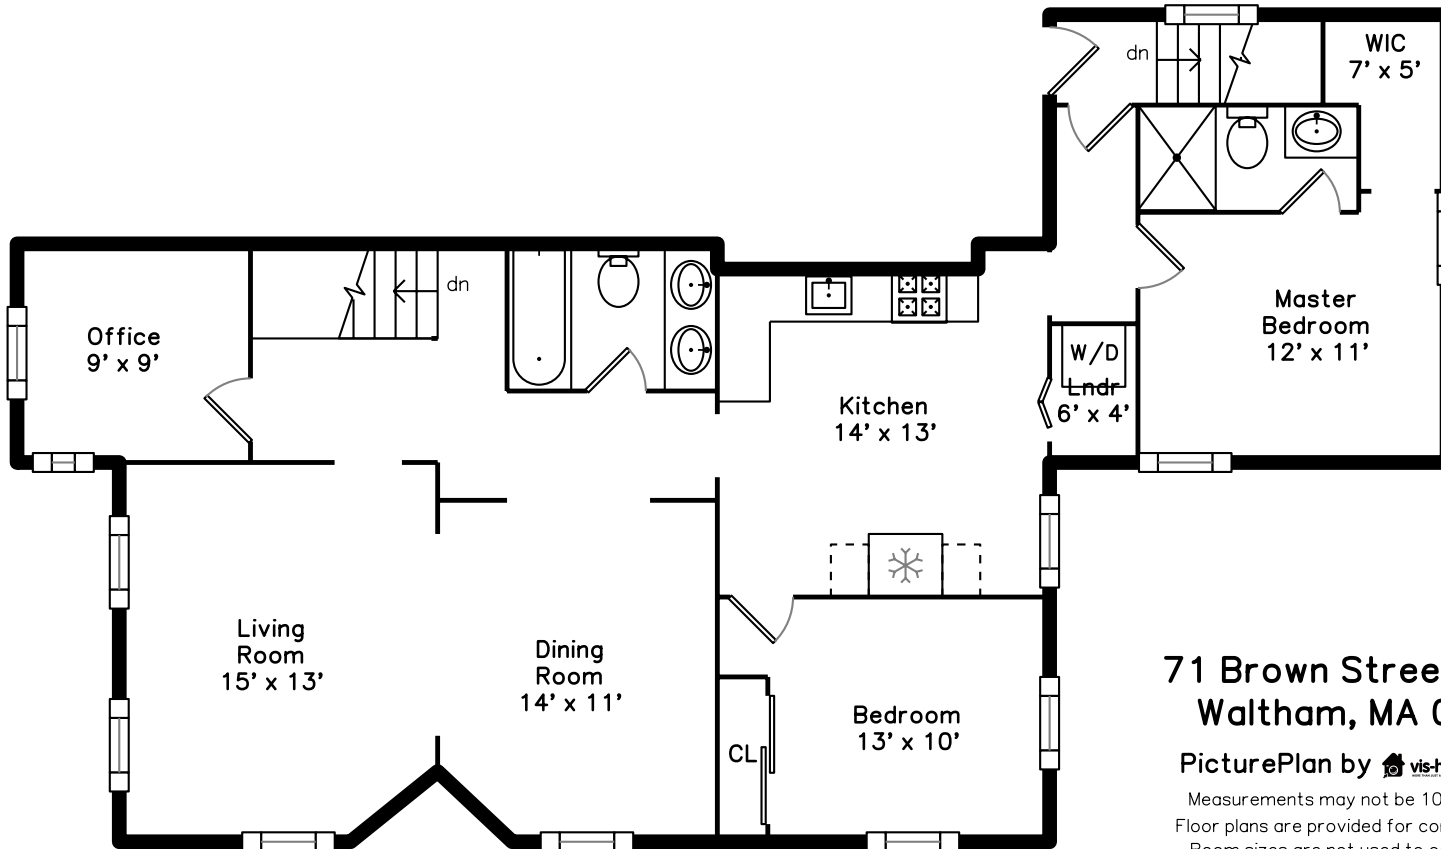

Main

Lower

71 Brown Street, Unit 4
Waltham, MA 02453

PicturePlan by  vis-home

Measurements may not be 100% accurate.
Floor plans are provided for convenience only.
Room sizes are not used to calculate area.

Main

Lower

Outside

Outside

Back

Back

Hall

Living Room

Living Room

Dining Room

Dining Room

Kitchen

Kitchen

Kitchen

Kitchen

Master Bedroom

Master Bathroom

Bedroom

Office

Bathroom

Bathroom