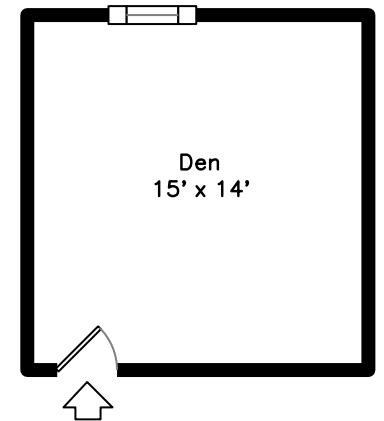

Main

Lower

71 Brown Street, Unit 4
Waltham, MA 02453

PicturePlan by  vis-home

Measurements may not be 100% accurate.
Floor plans are provided for convenience only.
Room sizes are not used to calculate area.

Main

Lower

Outside

Outside

Back

Back

Hall

Living Room