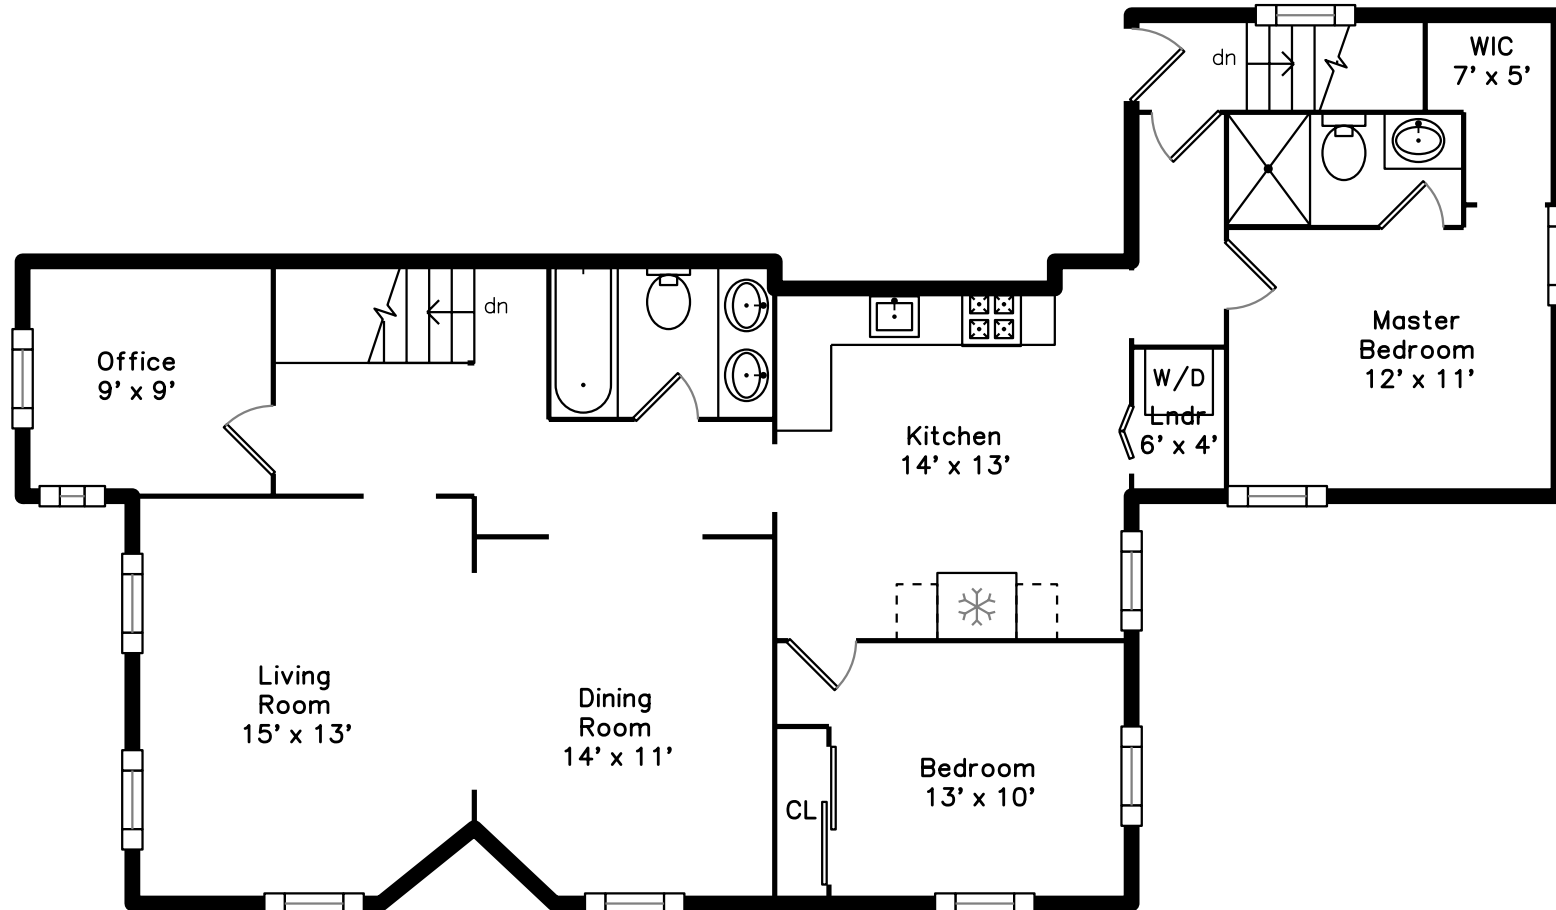

Main

Lower

71 Brown Street, Unit 4
Waltham, MA 02453

PicturePlan by  vis-home

Measurements may not be 100% accurate.
Floor plans are provided for convenience only.
Room sizes are not used to calculate area.

Main

Lower

Outside

Outside

Back

Back

Hall

Living Room

Living Room

Dining Room

Dining Room

Kitchen

Kitchen

Kitchen

Kitchen

Master Bedroom

Master Bathroom

Bedroom

Office

Bathroom

Bathroom