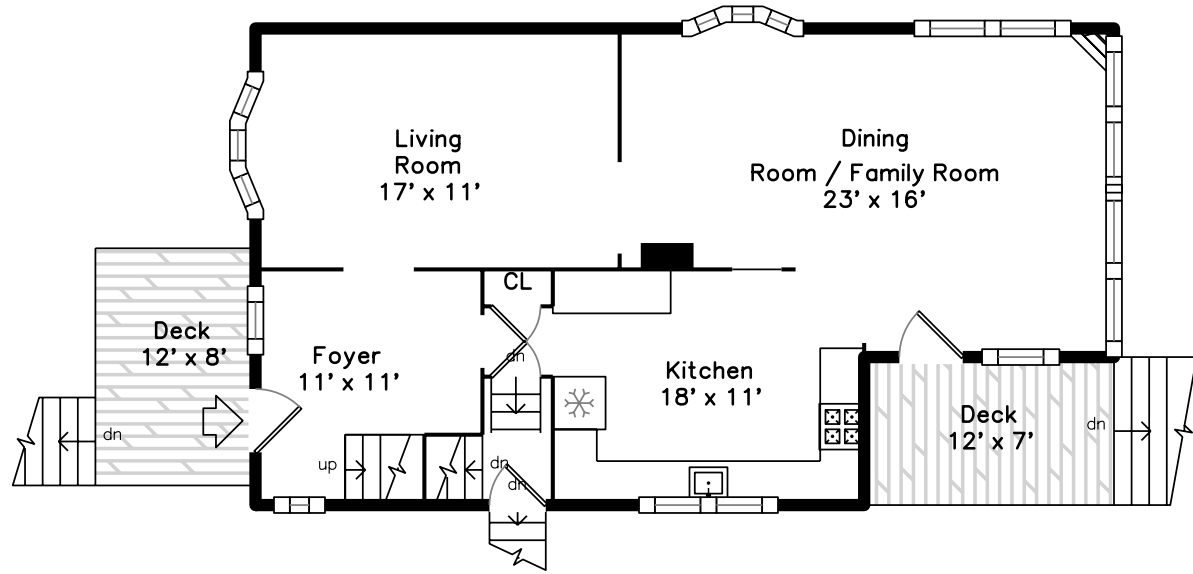

Upper

Main

Basement

room / Laundry

6 Butler Avenue
Wakefield, MA 01880

PicturePlan by vis-home
 Measurements may not be 100% accurate.
 Floor plans are provided for convenience only.
 Room sizes are not used to calculate area.

Upper

Main

Basement

Bathroom / Laundry

Outside

Foyer

Foyer

Living Room

Living Room

Dining Room

Dining Room

Dining Room

Kitchen

Kitchen

Kitchen

Deck

Bedroom

Bedroom

Bedroom

Bedroom

Bedroom

Bathroom

Bathroom

Family Room