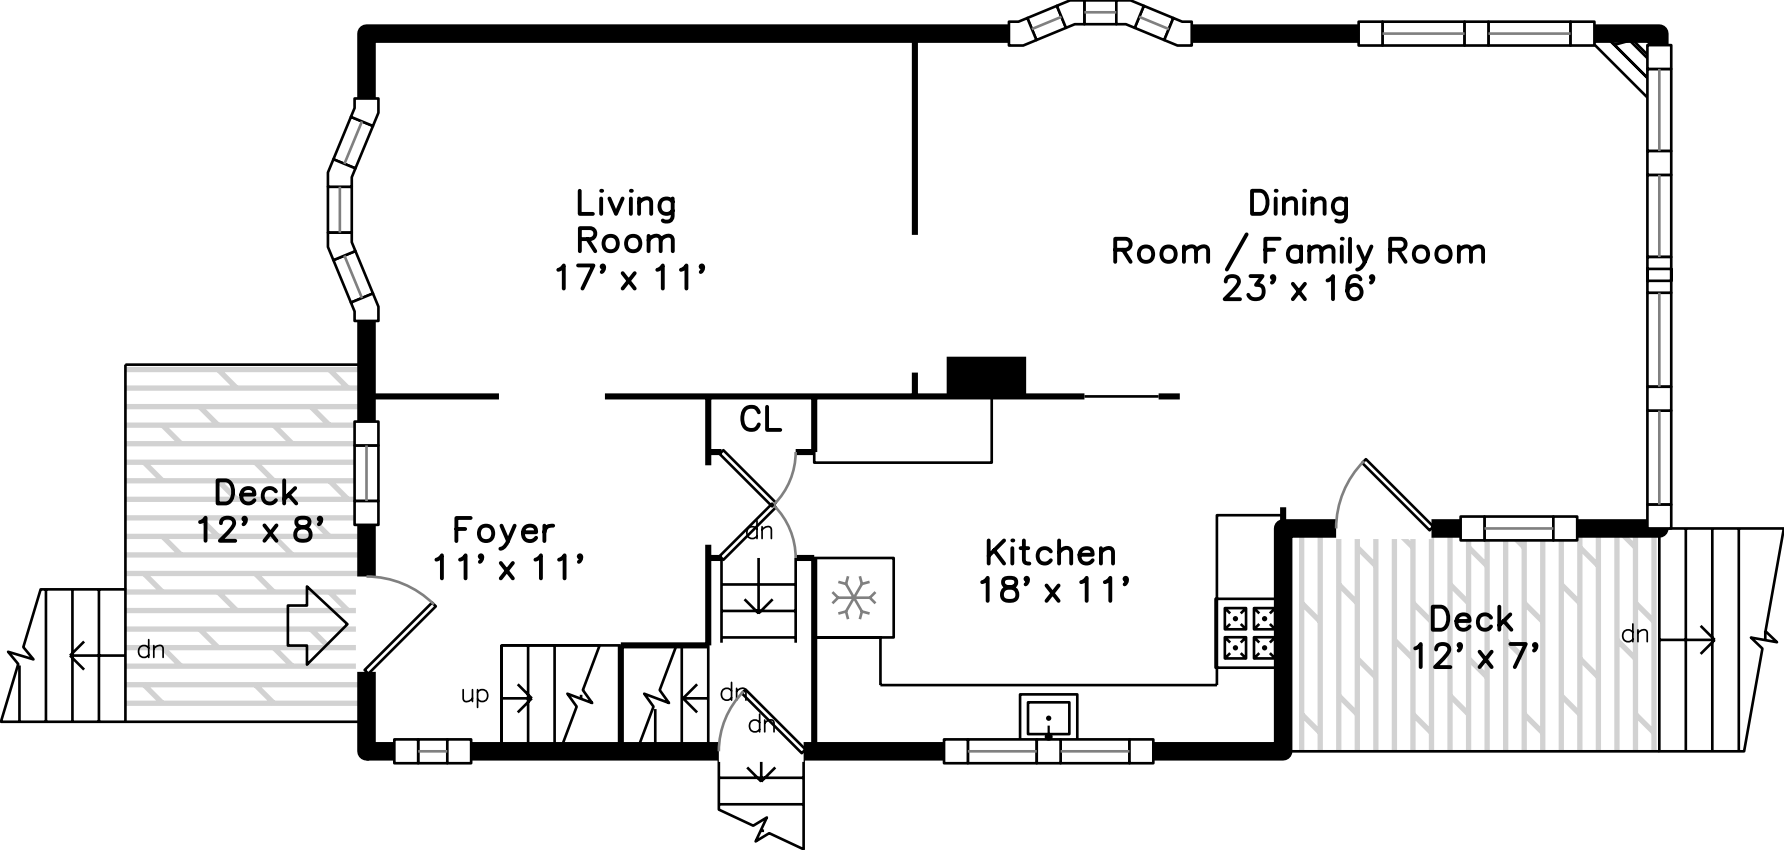

Upper

Main

Basement

room / Laundry

6 Butler Avenue
Wakefield, MA 01880

PicturePlan by vis-home
 Measurements may not be 100% accurate.
 Floor plans are provided for convenience only.
 Room sizes are not used to calculate area.

Upper

Main

Basement

Bathroom / Laundry

Outside

Foyer

Foyer

Living Room

Living Room

Dining Room

Dining Room

Dining Room

Kitchen

Kitchen

Kitchen

Deck

Bedroom

Bedroom

Bedroom

Bedroom

Bedroom

Bathroom

Bathroom

Family Room