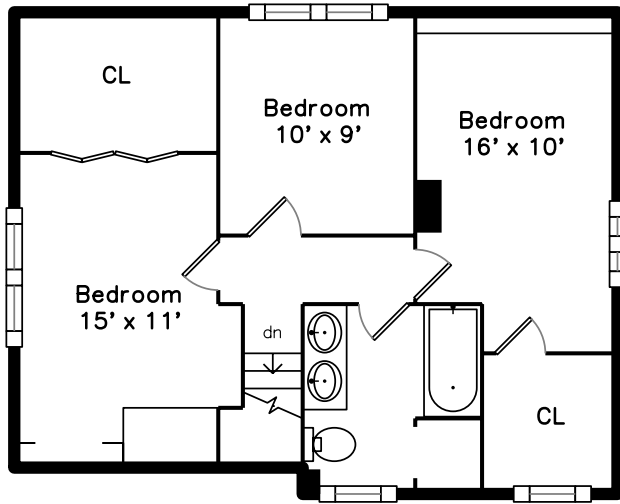

Upper

Main

Basement

room / Laundry

6 Butler Avenue
Wakefield, MA 01880

PicturePlan by vis-home
 Measurements may not be 100% accurate.
 Floor plans are provided for convenience only.
 Room sizes are not used to calculate area.

Upper

Main

Basement

Bathroom / Laundry

Outside

Foyer

Foyer

Living Room

Bedroom

Bedroom

Bedroom

Bedroom

Bedroom

Bathroom

Bathroom

Family Room

Family Room

Bathroom

Bathroom