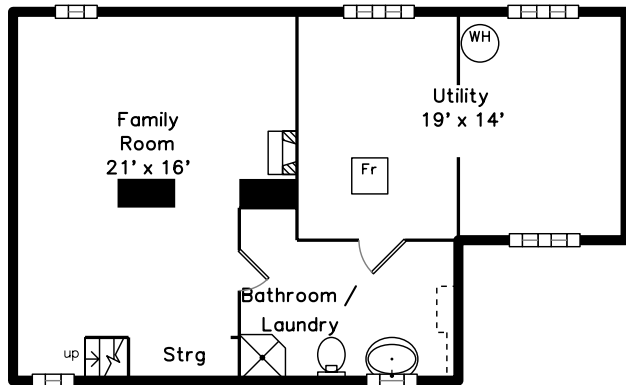

Upper

Main

Basement

room / Laundry

6 Butler Avenue
Wakefield, MA 01880

PicturePlan by vis-home
 Measurements may not be 100% accurate.
 Floor plans are provided for convenience only.
 Room sizes are not used to calculate area.

Upper

Main

Basement

Bathroom / Laundry

Outside

Foyer

Foyer

Living Room

Living Room

Dining Room

Dining Room

Dining Room

Kitchen

Kitchen

Kitchen

Deck

Family Room

Bathroom

Bathroom