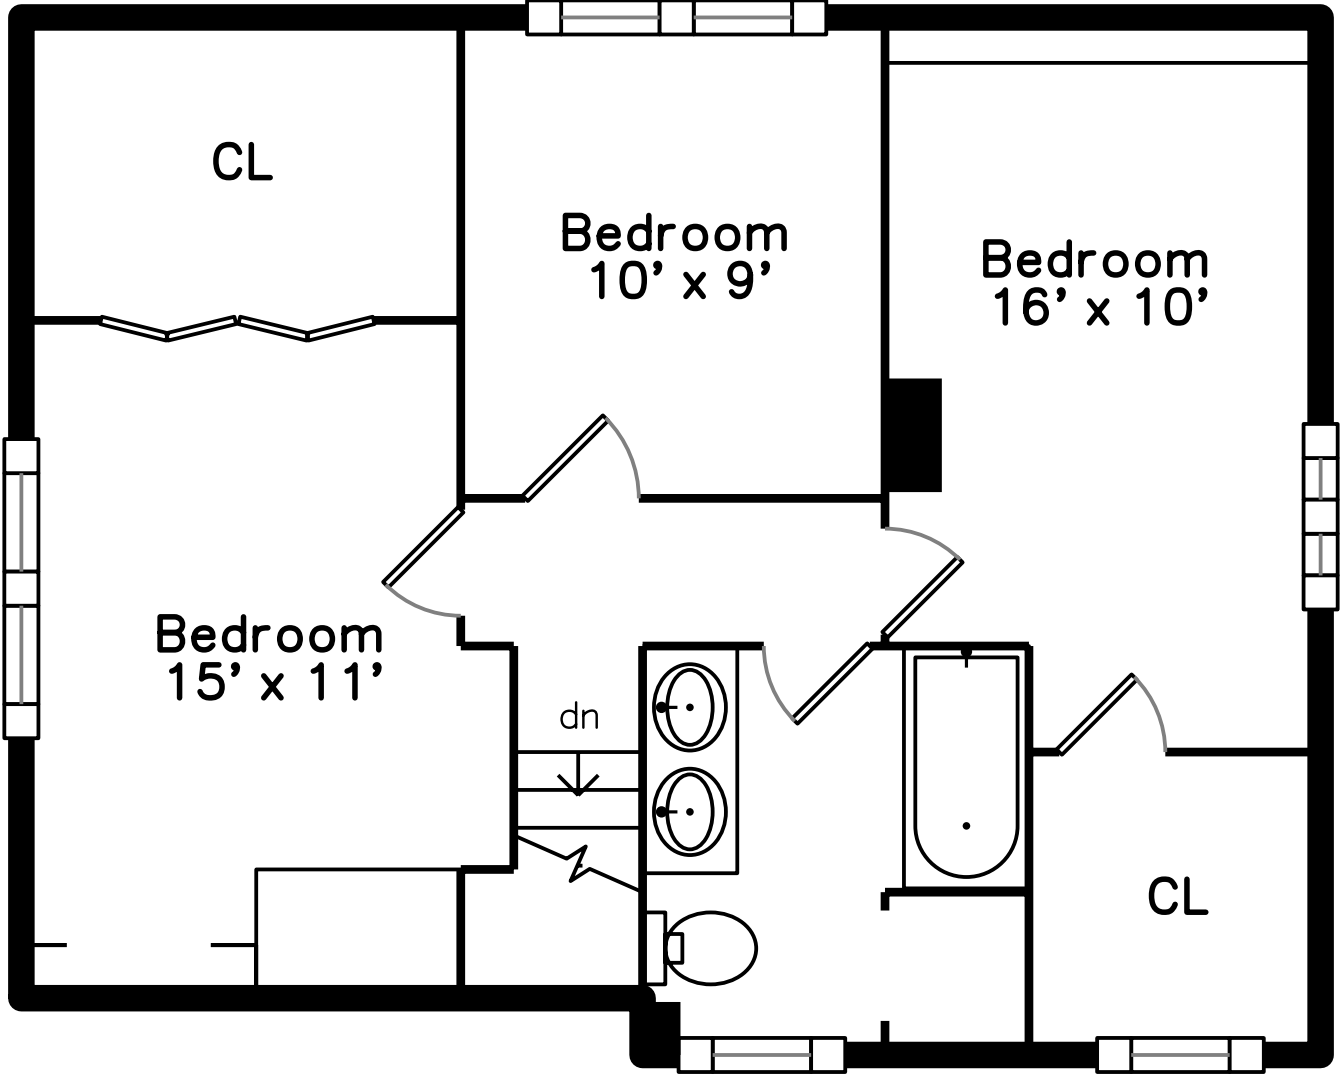

Upper

Main

Basement

room / Laundry

6 Butler Avenue
Wakefield, MA 01880

PicturePlan by vis-home
 Measurements may not be 100% accurate.
 Floor plans are provided for convenience only.
 Room sizes are not used to calculate area.

Upper

Main

Basement

Bathroom / Laundry

Outside

Foyer

Foyer

Living Room

Bedroom

Bedroom

Bedroom

Bedroom

Bedroom

Bathroom

Bathroom

Family Room

Family Room

Bathroom

Bathroom