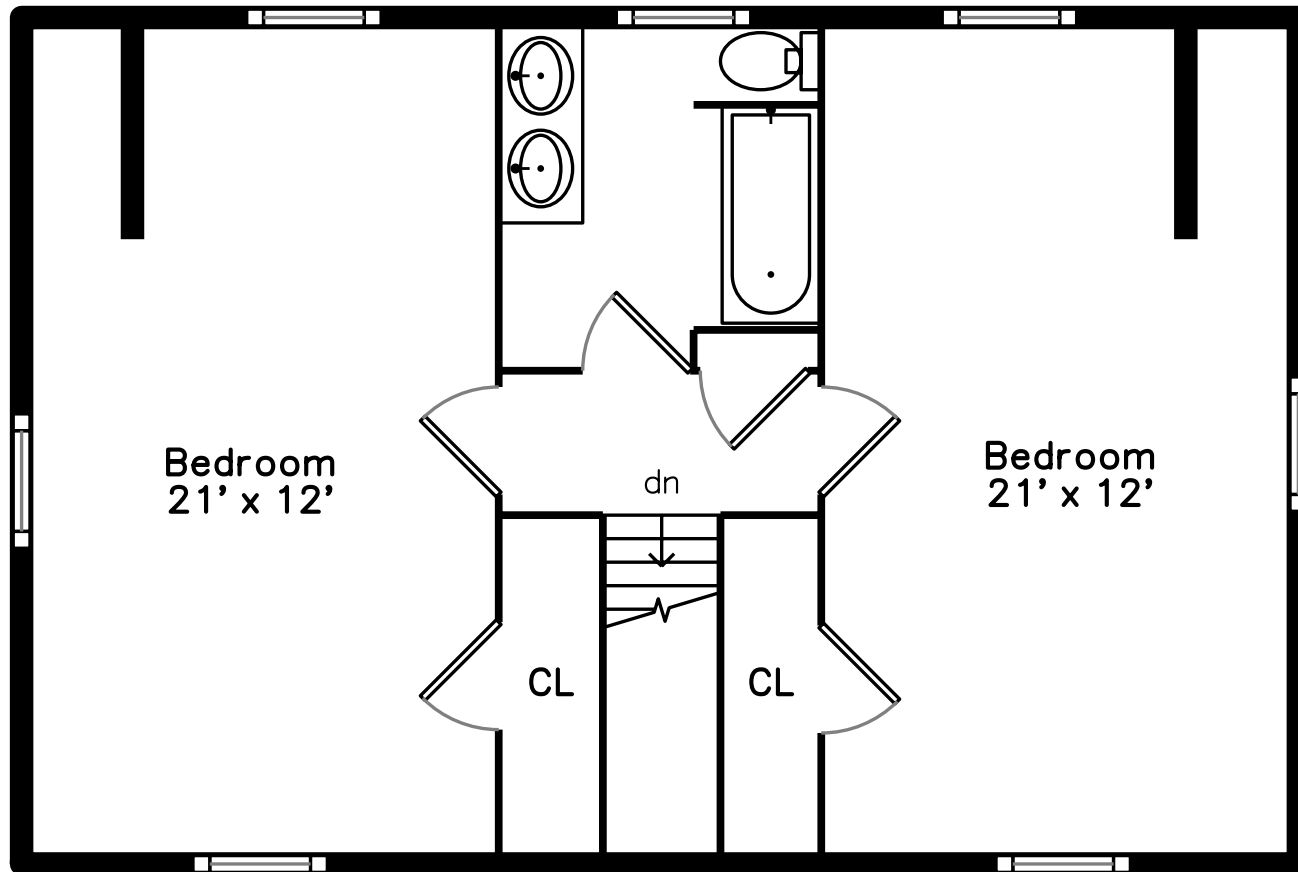

Upper

Main

Basement

1670 Bridge Road
Eastham, MA 02642

PicturePlan by vis-home

Measurements may not be 100% accurate.
Floor plans are provided for convenience only.
Room sizes are not used to calculate area.

Upper

Main

Basement

Living Room

Living Room

Kitchen/ Dining

Kitchen/ Dining

Kitchen/ Dining

Bedroom

Bedroom

Laundry

Bathroom

Bedroom

Bedroom

Bedroom

Bedroom

Bathroom