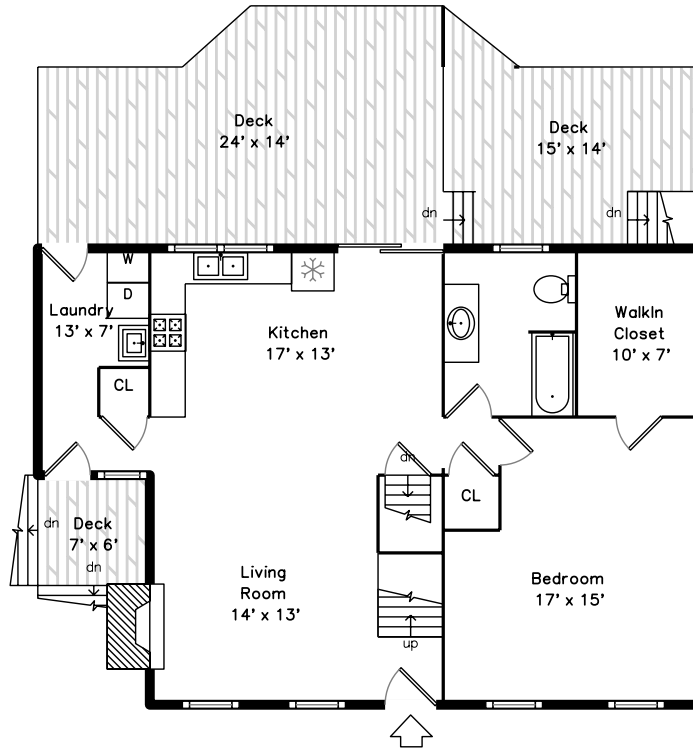

Upper

Main

Basement

1670 Bridge Road
Eastham, MA 02642

PicturePlan by vis-home

Measurements may not be 100% accurate.
Floor plans are provided for convenience only.
Room sizes are not used to calculate area.

Upper

Main

Basement

Living Room

Living Room

Kitchen/ Dining

Kitchen/ Dining

Kitchen/ Dining

Bedroom

Bedroom

Laundry

Bathroom

Bedroom

Bedroom

Bedroom

Bedroom

Bathroom