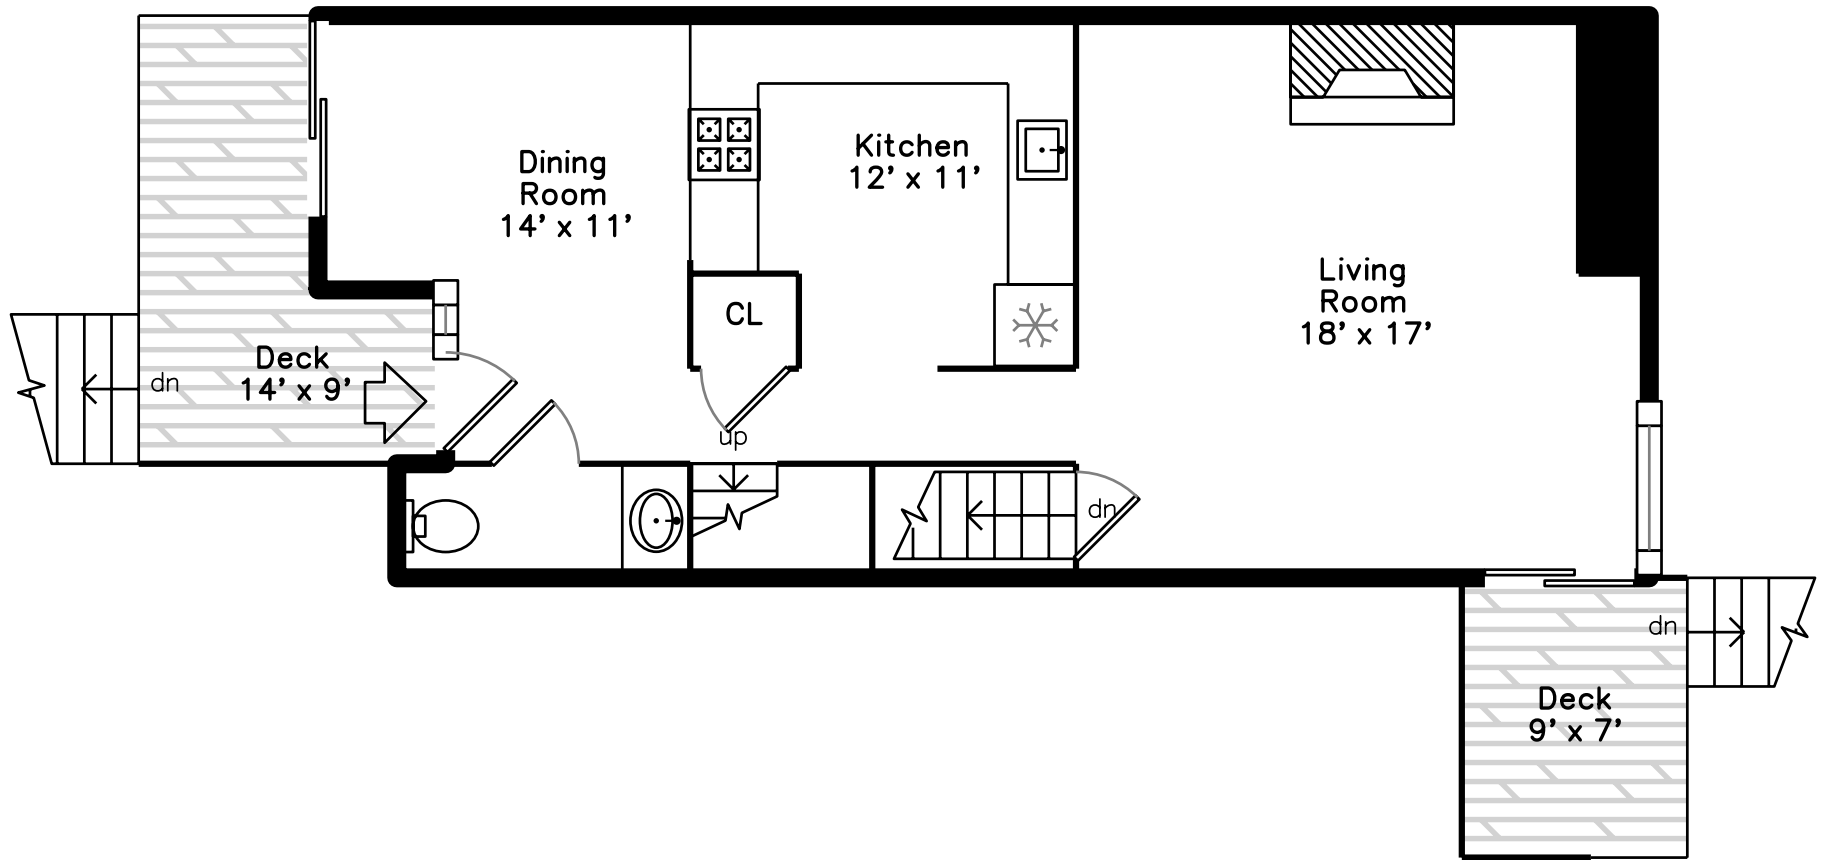

Upper

Main

Basement

3 Ships Way #3
Bourne, MA 02532

PicturePlan by vis-home
Measurements may not be 100% accurate.
Floor plans are provided for convenience only.
Room sizes are not used to calculate area.

Upper

Main

Basement

Utility
41' x 22'

D

Fr

W

up

Living Room

Living Room

Dining Room

Living Room

Bedroom

Bedroom

Bathroom

Bathroom