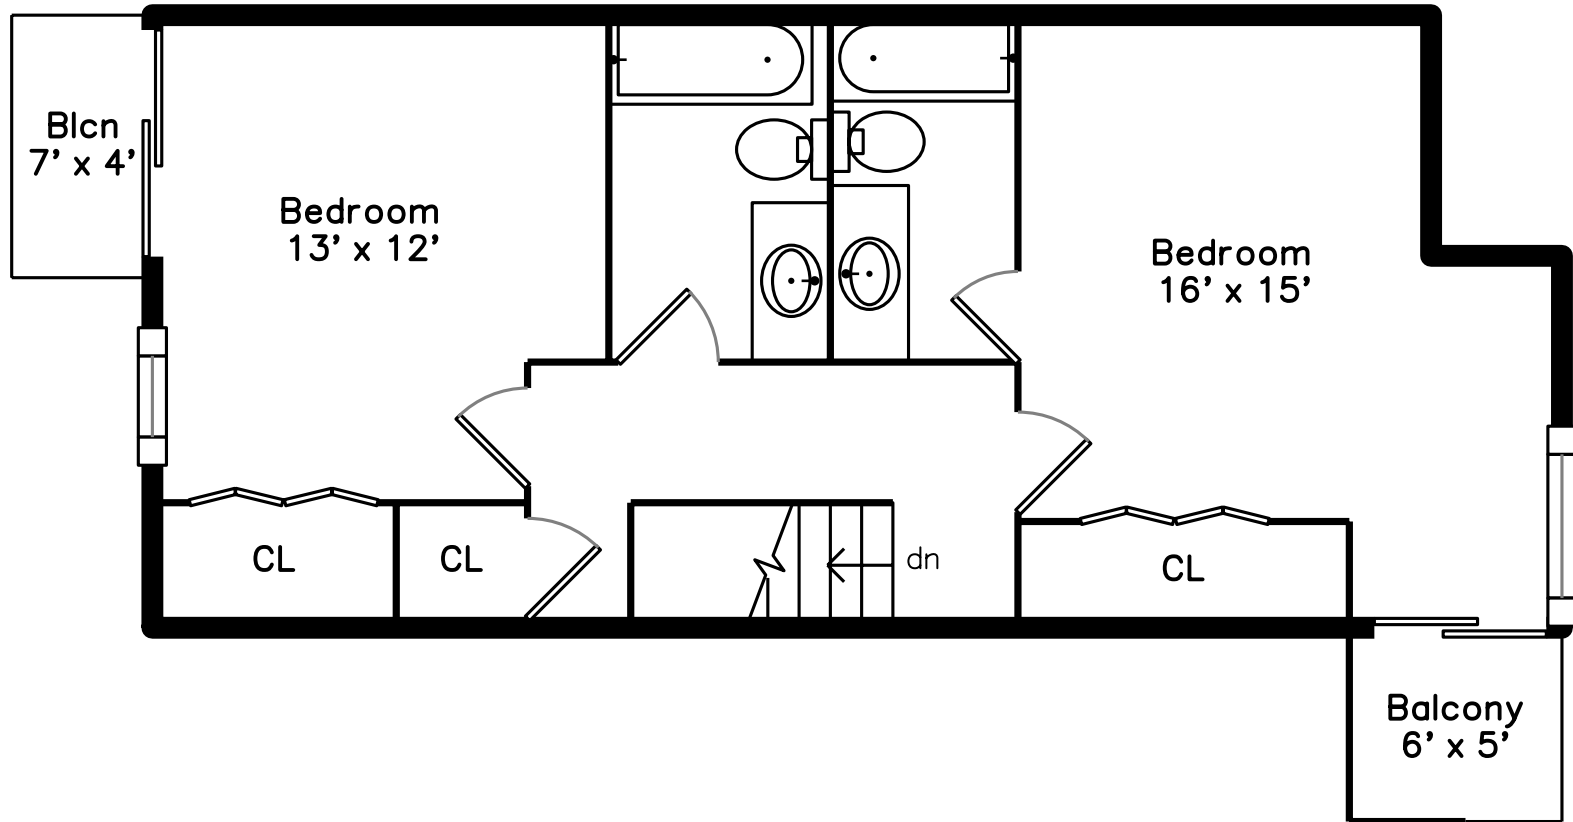

Upper

Main

Basement

3 Ships Way #3
Bourne, MA 02532

PicturePlan by vis-home
Measurements may not be 100% accurate.
Floor plans are provided for convenience only.
Room sizes are not used to calculate area.

Upper

Main

Basement

Utility
41' x 22'

D

Fr

W

up

Living Room

Living Room

Dining Room

Living Room

Bedroom

Bedroom

Bathroom

Bathroom