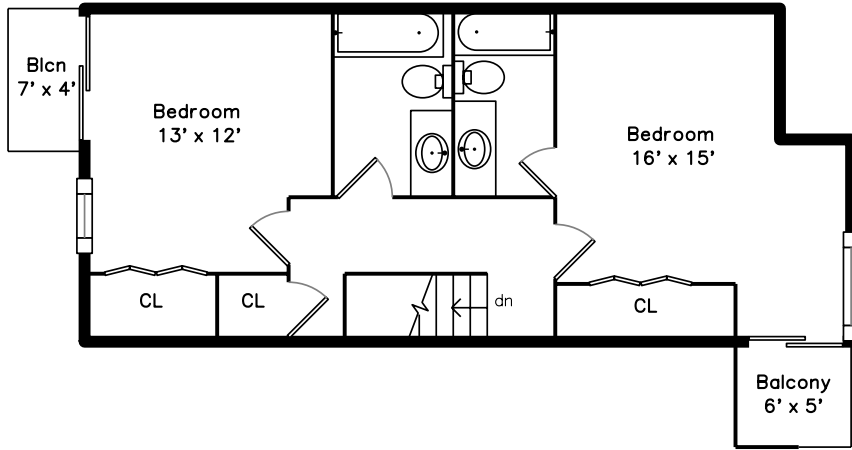

Upper

Main

Basement

3 Ships Way #3
Bourne, MA 02532

PicturePlan by vis-home
Measurements may not be 100% accurate.
Floor plans are provided for convenience only.
Room sizes are not used to calculate area.

Upper

Main

Basement

Utility
41' x 22'

D

Fr

W

up

Living Room

Living Room

Dining Room

Living Room

Bedroom

Bedroom

Bathroom

Bathroom