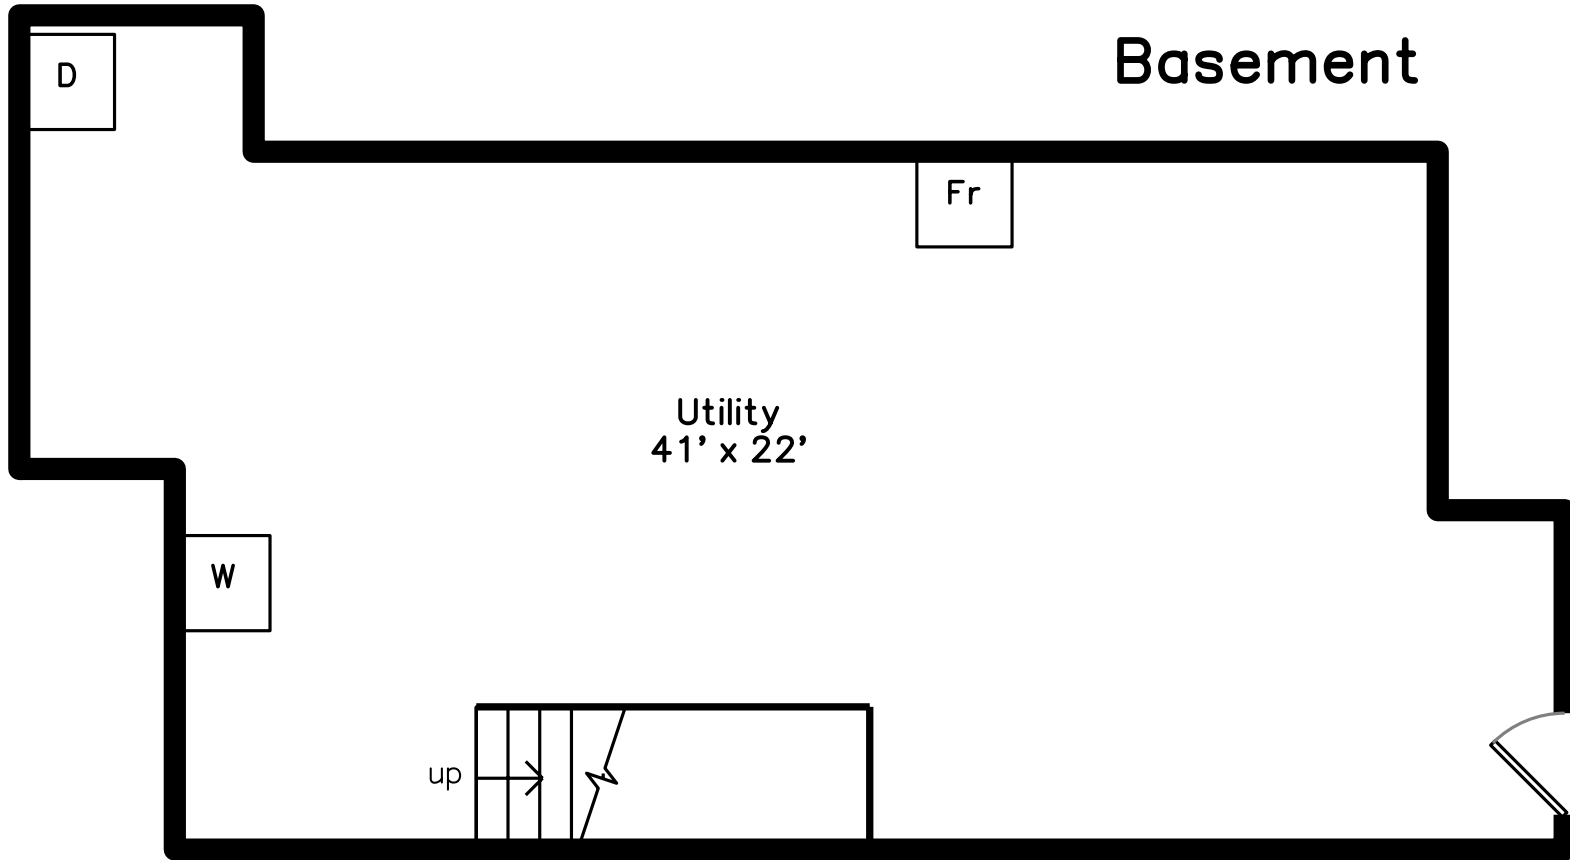

Upper

Main

Basement

3 Ships Way #3
Bourne, MA 02532

PicturePlan by vis-home
Measurements may not be 100% accurate.
Floor plans are provided for convenience only.
Room sizes are not used to calculate area.

Upper

Main

Basement

Utility
41' x 22'

D

Fr

W

up

Living Room

Living Room

Dining Room

Living Room

Bedroom

Bedroom

Bathroom

Bathroom