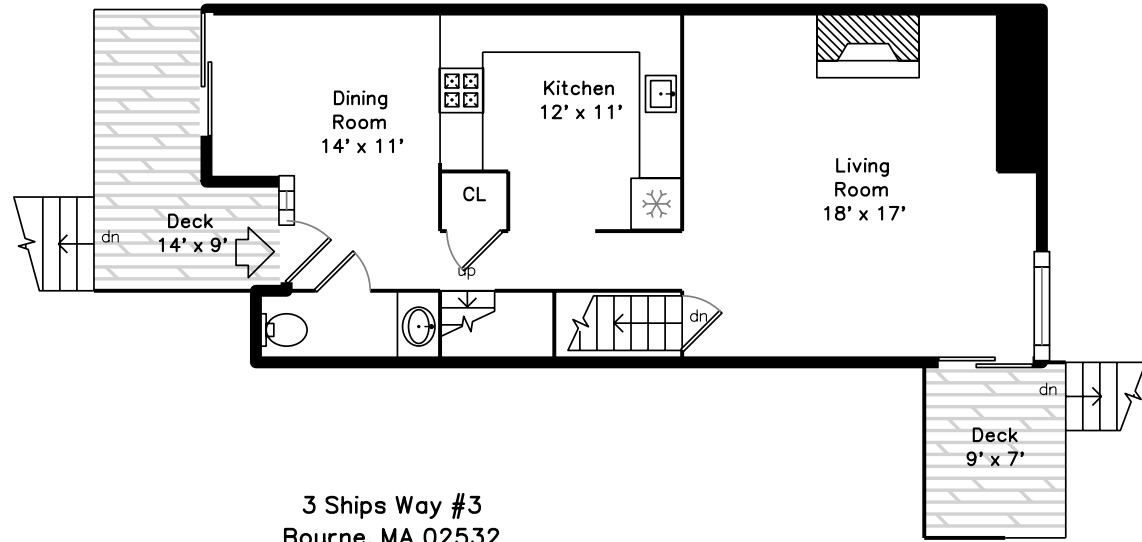

Upper

Main

Basement

3 Ships Way #3
Bourne, MA 02532

PicturePlan by vis-home
Measurements may not be 100% accurate.
Floor plans are provided for convenience only.
Room sizes are not used to calculate area.

Upper

Main

Basement

Utility
41' x 22'

D

Fr

W

up

Living Room

Living Room

Dining Room

Living Room

Bedroom

Bedroom

Bathroom

Bathroom