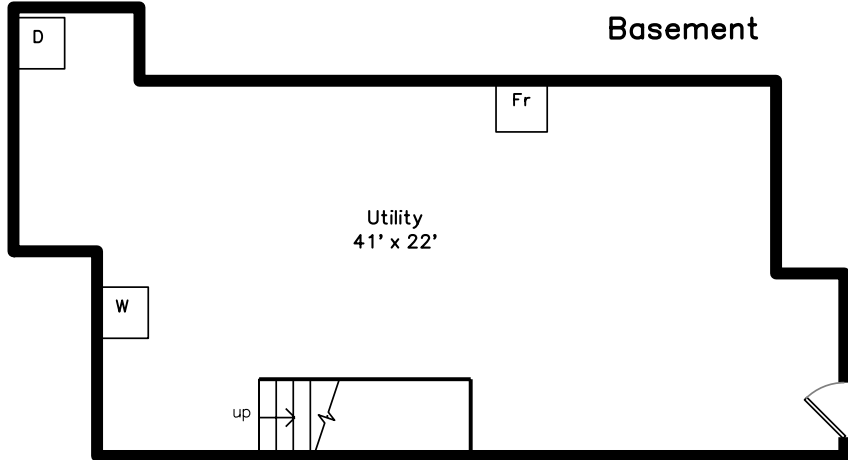

Upper

Main

Basement

3 Ships Way #3
Bourne, MA 02532

PicturePlan by vis-home
Measurements may not be 100% accurate.
Floor plans are provided for convenience only.
Room sizes are not used to calculate area.

Upper

Main

Basement

Utility
41' x 22'

D

Fr

W

up

Living Room

Living Room

Dining Room

Living Room

Bedroom

Bedroom

Bathroom

Bathroom