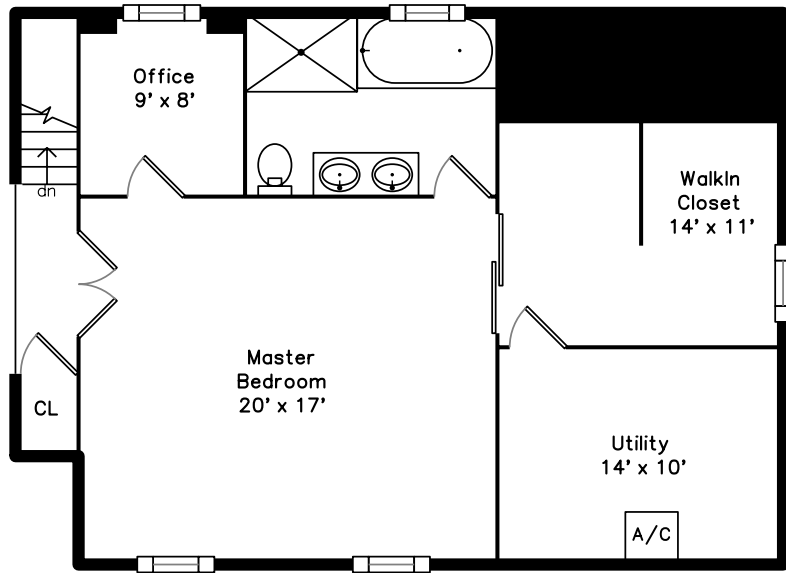

Upper

Main

56 Stella Road 2
Boston, MA 02131

PicturePlan by  vis-home

Measurements may not be 100% accurate.
Floor plans are provided for convenience only.
Room sizes are not used to calculate area.

Upper

Main

Living Room

Living Room

Living Room

Living Room

Living Room

Living Room

Kitchen

Kitchen

Kitchen

Kitchen

Bedroom

Bedroom

Bedroom

Bedroom

Bathroom

Laundry

Hall

Master Bedroom

Master Bedroom

Master Bedroom

Master Bedroom

Walkin Closet

WalkIn Closet

Office