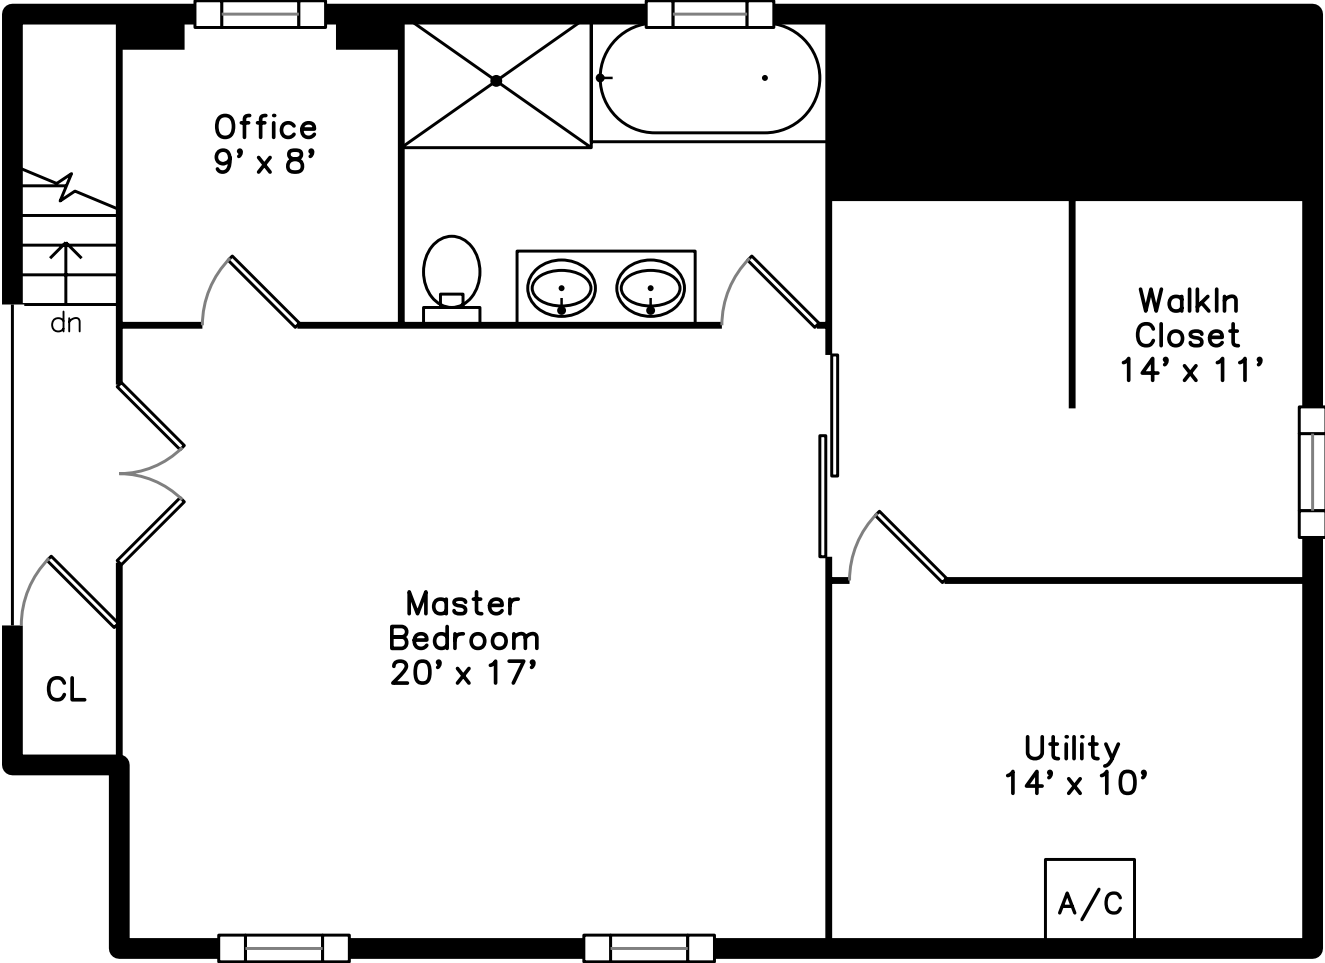

Upper

Main

56 Stella Road 2
Boston, MA 02131

PicturePlan by  vis-home

Measurements may not be 100% accurate.
Floor plans are provided for convenience only.
Room sizes are not used to calculate area.

Upper

Main

Living Room

Living Room

Living Room

Living Room

Living Room

Living Room

Kitchen

Kitchen

Kitchen

Kitchen

Bedroom

Bedroom

Bedroom

Bedroom

Bathroom

Laundry

Hall

Master Bedroom

Master Bedroom

Master Bedroom

Master Bedroom

Walkin Closet

WalkIn Closet

Office