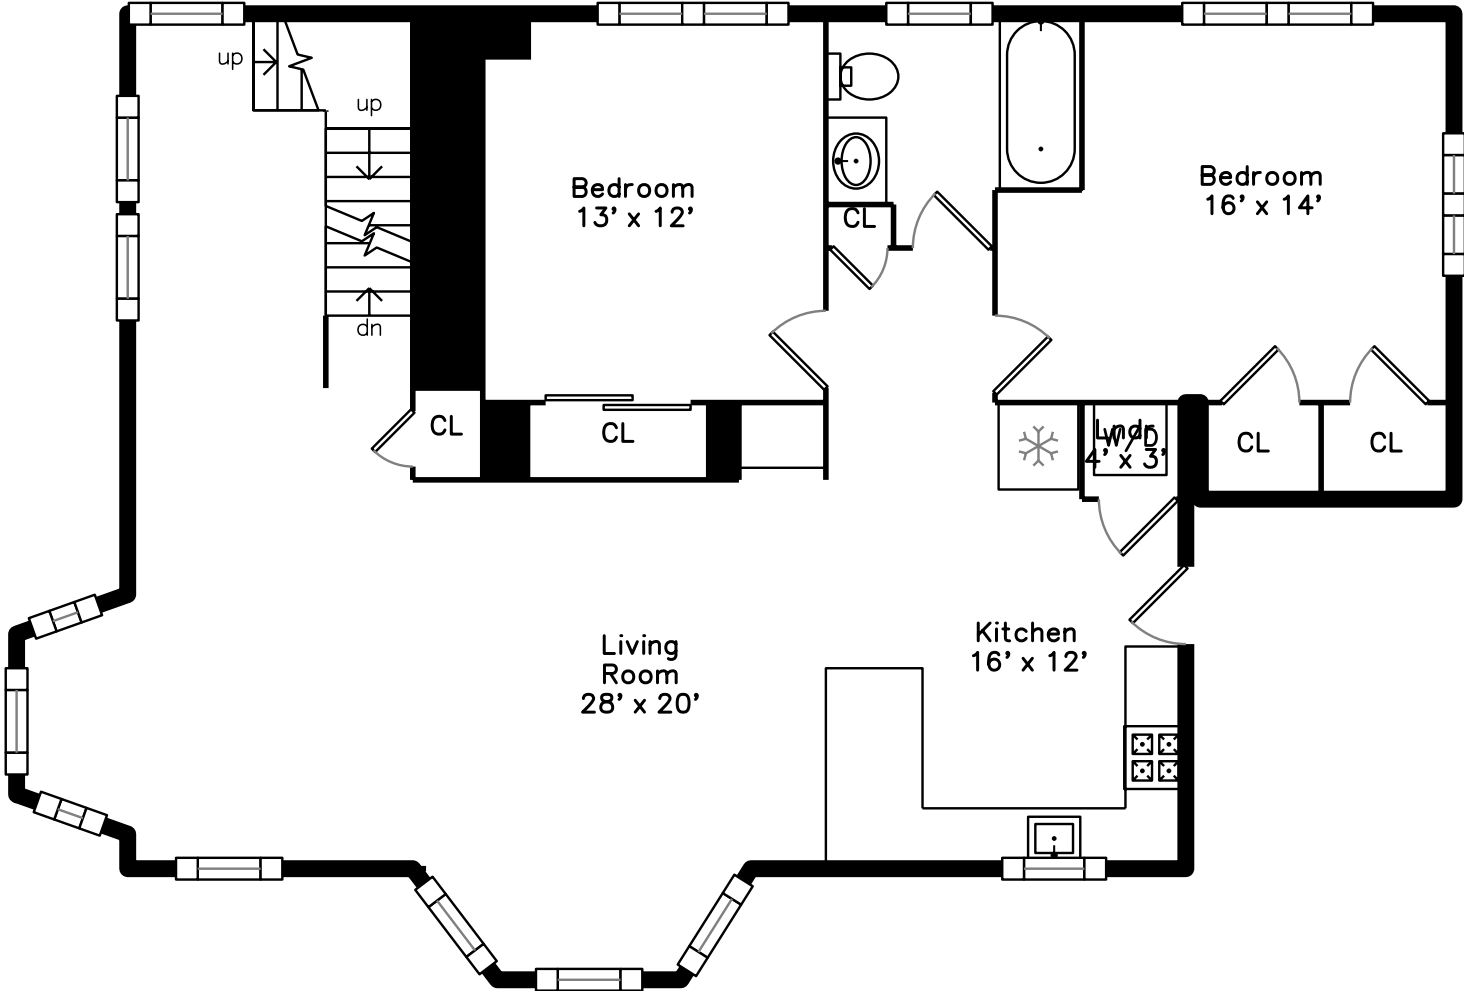

Upper

Main

56 Stella Road 2
Boston, MA 02131

PicturePlan by  vis-home

Measurements may not be 100% accurate.
Floor plans are provided for convenience only.
Room sizes are not used to calculate area.

Upper

Main

Living Room

Living Room

Living Room

Living Room

Living Room

Living Room

Kitchen

Kitchen

Kitchen

Kitchen

Bedroom

Bedroom

Bedroom

Bedroom

Bathroom

Laundry

Hall

Master Bedroom

Master Bedroom

Master Bedroom

Master Bedroom

Walkin Closet

WalkIn Closet

Office