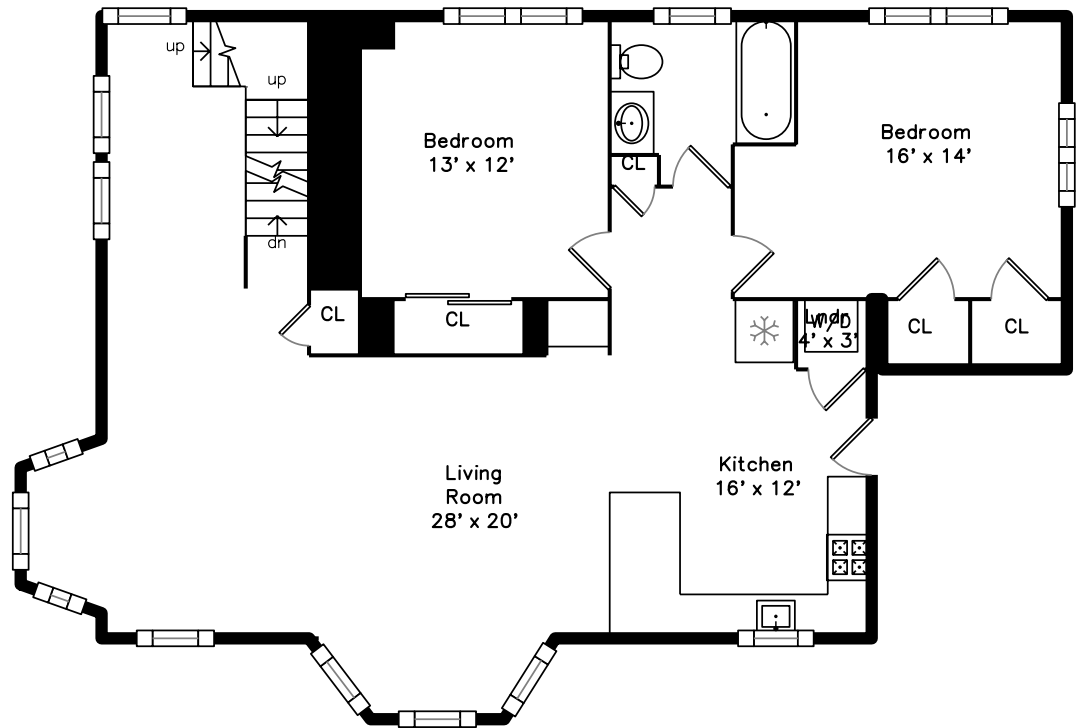

Upper

Main

56 Stella Road 2
Boston, MA 02131

PicturePlan by  vis-home

Measurements may not be 100% accurate.
Floor plans are provided for convenience only.
Room sizes are not used to calculate area.

Upper

Main

Living Room

Living Room

Living Room

Living Room

Living Room

Living Room

Kitchen

Kitchen

Kitchen

Kitchen

Bedroom

Bedroom

Bedroom

Bedroom

Bathroom

Laundry

Hall

Master Bedroom

Master Bedroom

Master Bedroom

Master Bedroom

Walkin Closet

WalkIn Closet

Office