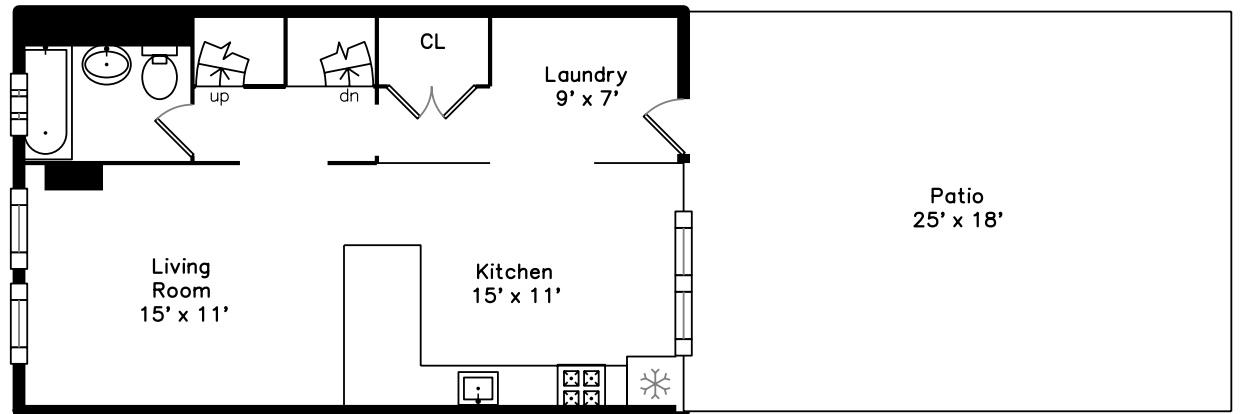

Top

Main

Upper

14 Belmont Street  
Boston, MA 02129

PicturePlan by  vis-home

Measurements may not be 100% accurate.

Floor plans are provided for convenience only.

Room sizes are not used to calculate area.