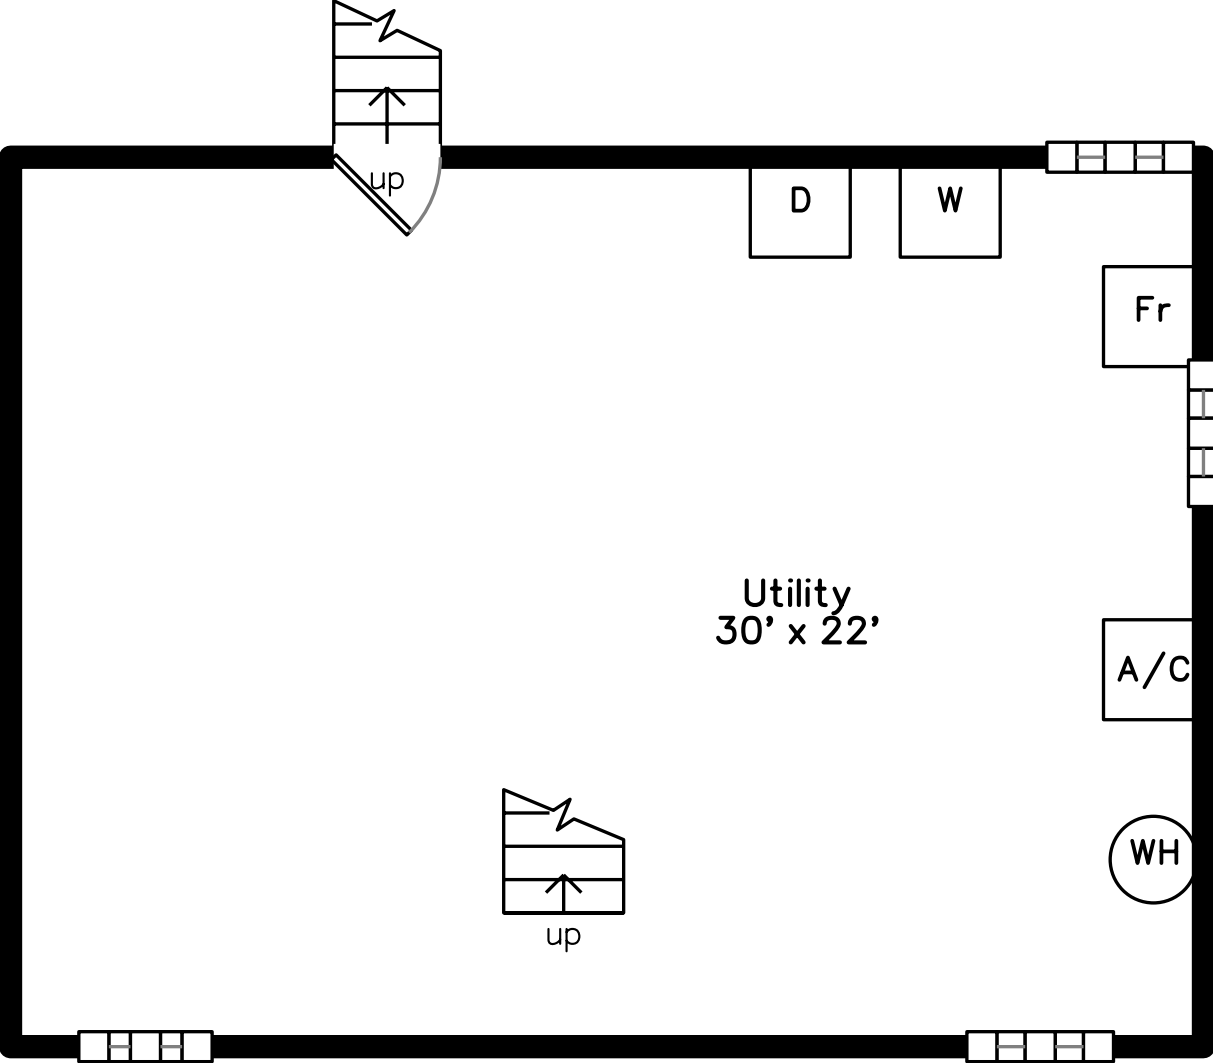

Upper

Basement

Main

**340 Bridge Street
Dedham, MA 02026**

PicturePlan by  vis-home

Measurements may not be 100% accurate.
Floor plans are provided for convenience only.
Room sizes are not used to calculate area.

Upper

Main

Basement

Outside

Outside

Outside

Back

Back

Back

Living Room

Living Room

Living Room

Dining Room

Dining Room

Kitchen

Kitchen