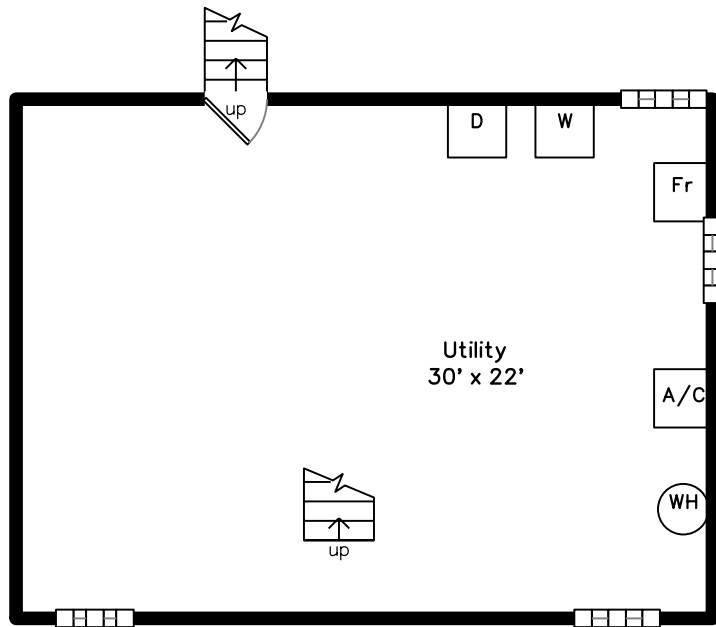

Upper

Basement

Main

**340 Bridge Street
Dedham, MA 02026**

PicturePlan by  vis-home

Measurements may not be 100% accurate.
Floor plans are provided for convenience only.
Room sizes are not used to calculate area.

Upper

Main

Basement

Outside

Outside

Outside

Back

Back

Back

Living Room

Living Room

Living Room

Dining Room

Dining Room

Kitchen

Kitchen