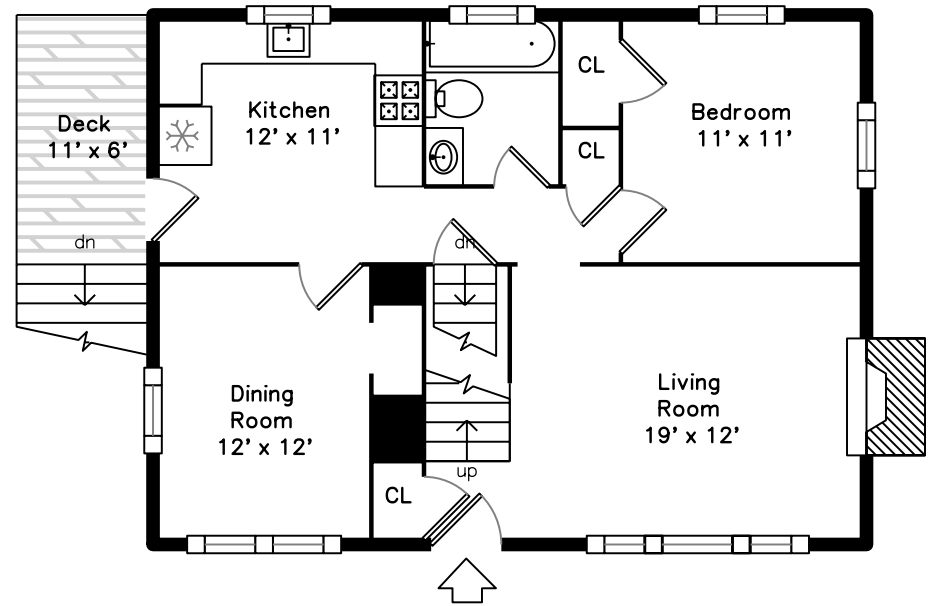

Upper

Basement

Main

**340 Bridge Street
Dedham, MA 02026**

PicturePlan by  vis-home

Measurements may not be 100% accurate.
Floor plans are provided for convenience only.
Room sizes are not used to calculate area.

Upper

Main

Basement

Outside

Outside

Outside

Back

Back

Back

Living Room

Living Room

Living Room

Dining Room

Dining Room

Kitchen

Kitchen

Kitchen

Bedroom

Bedroom

Bathroom

Deck

Deck

Bedroom

Bedroom