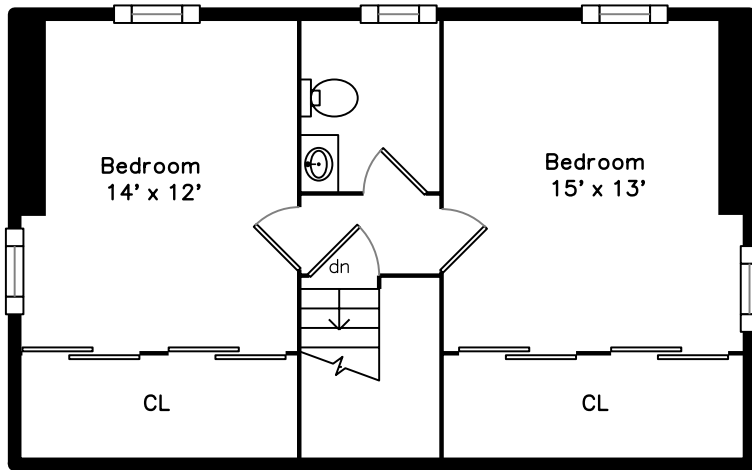

Upper

Basement

Main

**340 Bridge Street
Dedham, MA 02026**

PicturePlan by  vis-home

Measurements may not be 100% accurate.
Floor plans are provided for convenience only.
Room sizes are not used to calculate area.

Upper

Main

Basement

Outside

Outside

Outside

Back

Back

Back

Living Room

Living Room

Living Room

Dining Room

Dining Room

Kitchen

Kitchen

Kitchen

Bedroom

Bedroom

Bathroom

Deck

Deck

Bedroom

Bedroom