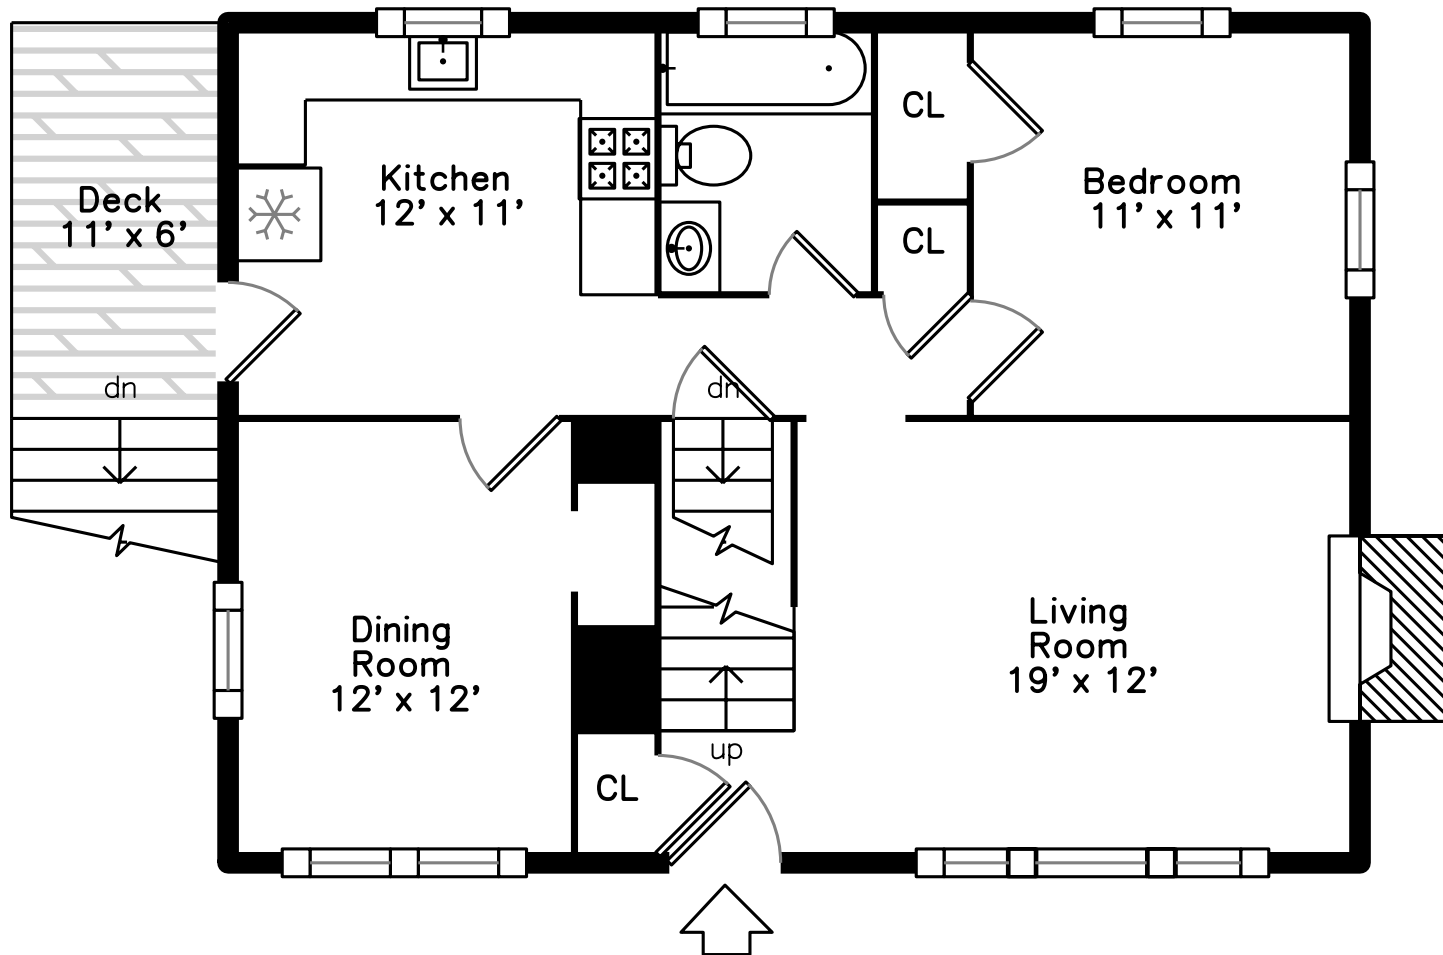

Upper

Basement

Main

**340 Bridge Street
Dedham, MA 02026**

PicturePlan by  vis-home

Measurements may not be 100% accurate.
Floor plans are provided for convenience only.
Room sizes are not used to calculate area.

Upper

Main

Basement

Outside

Outside

Outside

Back

Back

Back

Living Room

Living Room

Living Room

Dining Room

Dining Room

Kitchen

Kitchen

Kitchen

Bedroom

Bedroom

Bathroom

Deck

Deck

Bedroom

Bedroom