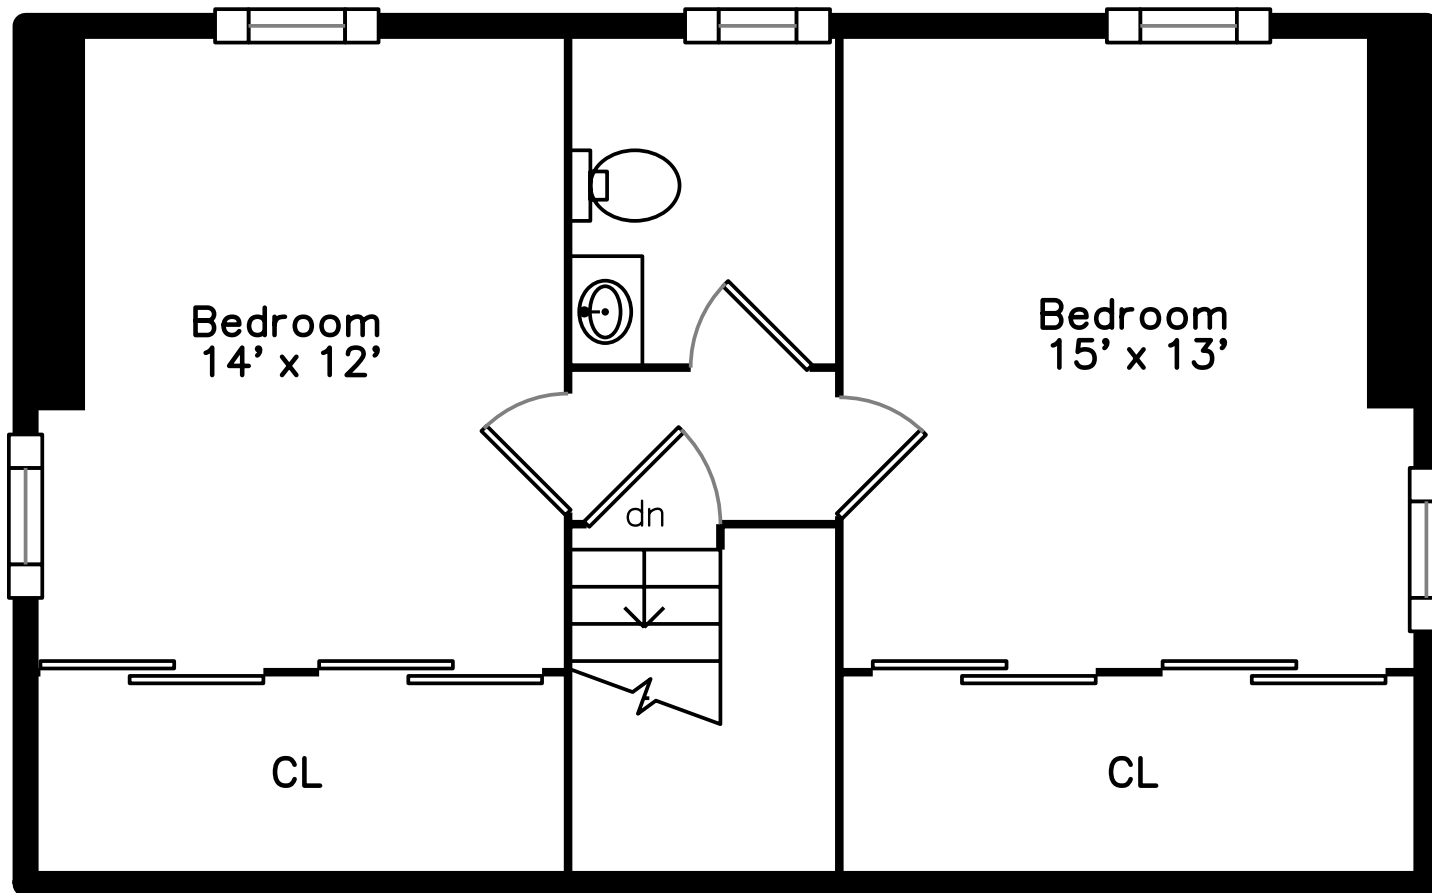

Upper

Basement

Main

**340 Bridge Street
Dedham, MA 02026**

PicturePlan by  vis-home

Measurements may not be 100% accurate.
Floor plans are provided for convenience only.
Room sizes are not used to calculate area.

Upper

Main

Basement

Outside

Outside

Outside

Back

Back

Back

Living Room

Living Room

Living Room

Dining Room

Dining Room

Kitchen

Kitchen

Kitchen

Bedroom

Bedroom

Bathroom

Deck

Deck

Bedroom

Bedroom