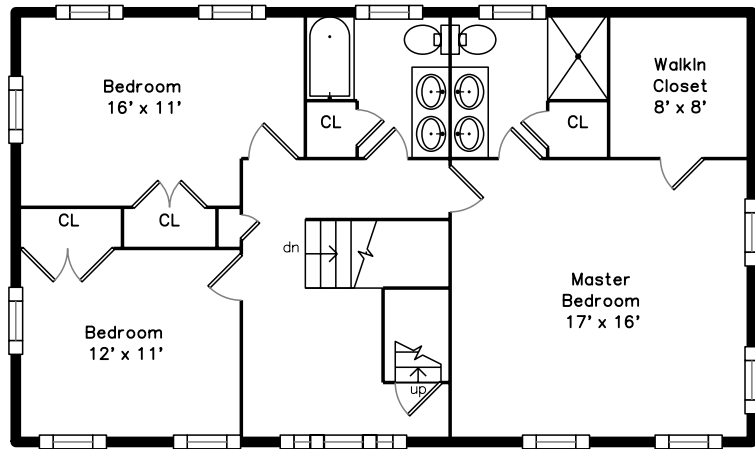

Top

Upper

Main

**143 Wright Street
Arlington, MA 02474**

PicturePlan by  vis-home

Measurements may not be 100% accurate.
Floor plans are provided for convenience only.
Room sizes are not used to calculate area.

Top

Upper

Main

Outside

Outside

Back

Outside

Living Room

Living Room

Living Room

Dining Room

Dining Room

Kitchen

Kitchen

Kitchen

Breakfast

Bathroom

Bedroom

Office

Bathroom