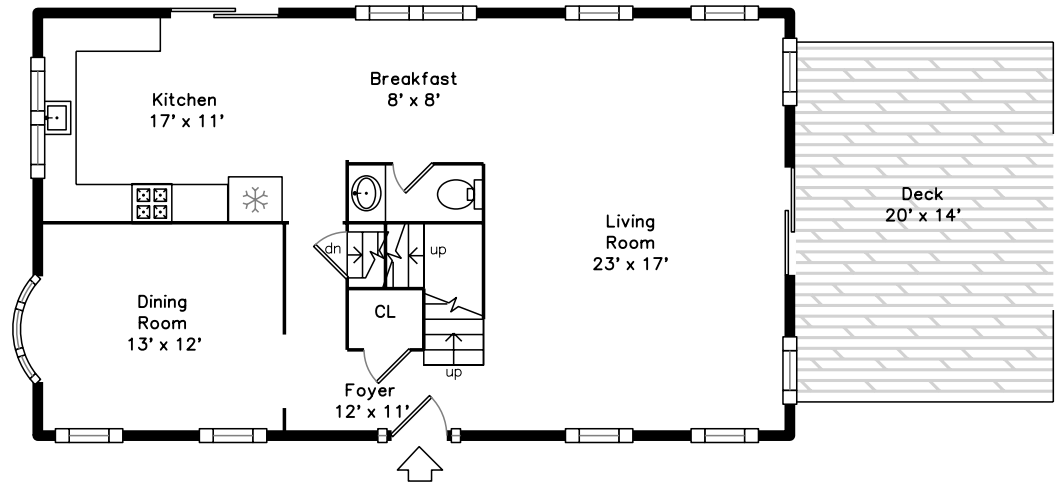

Top

Upper

Main

**143 Wright Street
Arlington, MA 02474**

PicturePlan by  vis-home

Measurements may not be 100% accurate.
Floor plans are provided for convenience only.
Room sizes are not used to calculate area.

Top

Upper

Main

Outside

Outside

Back

Outside

Living Room

Living Room

Living Room

Dining Room

Dining Room

Kitchen

Kitchen

Kitchen

Breakfast