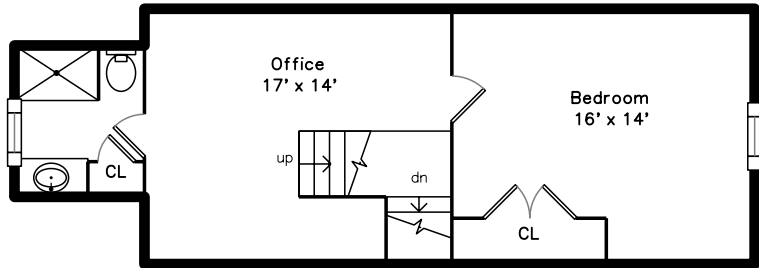

Top

Upper

Main

**143 Wright Street
Arlington, MA 02474**

PicturePlan by  vis-home

Measurements may not be 100% accurate.
Floor plans are provided for convenience only.
Room sizes are not used to calculate area.

Top

Upper

Main

Outside

Outside

Back

Outside

Living Room

Living Room

Living Room

Dining Room

Dining Room

Kitchen

Kitchen

Kitchen

Breakfast

Bathroom

Bedroom

Office

Bathroom