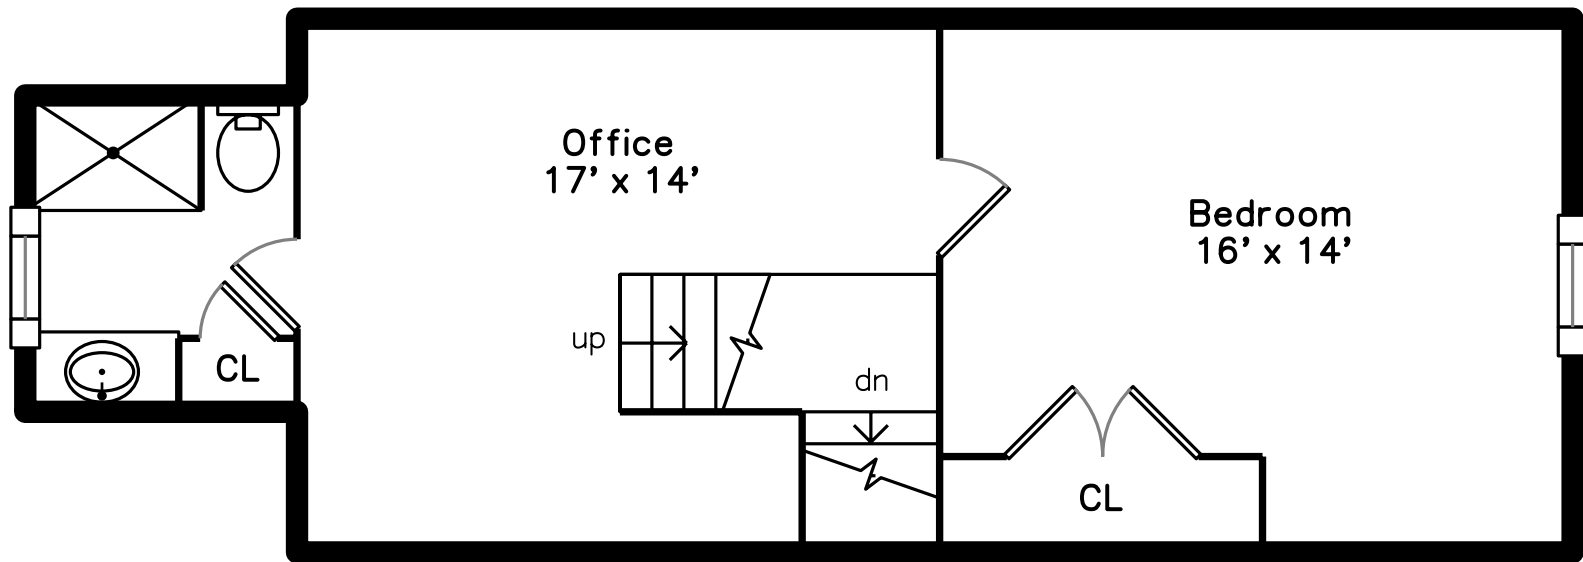

Top

Upper

Main

**143 Wright Street
Arlington, MA 02474**

PicturePlan by  vis-home

Measurements may not be 100% accurate.
Floor plans are provided for convenience only.
Room sizes are not used to calculate area.

Top

Upper

Main

Outside

Outside

Back

Outside

Living Room

Living Room

Living Room

Dining Room

Dining Room

Kitchen

Kitchen

Kitchen

Breakfast

Bathroom

Bedroom

Office

Bathroom