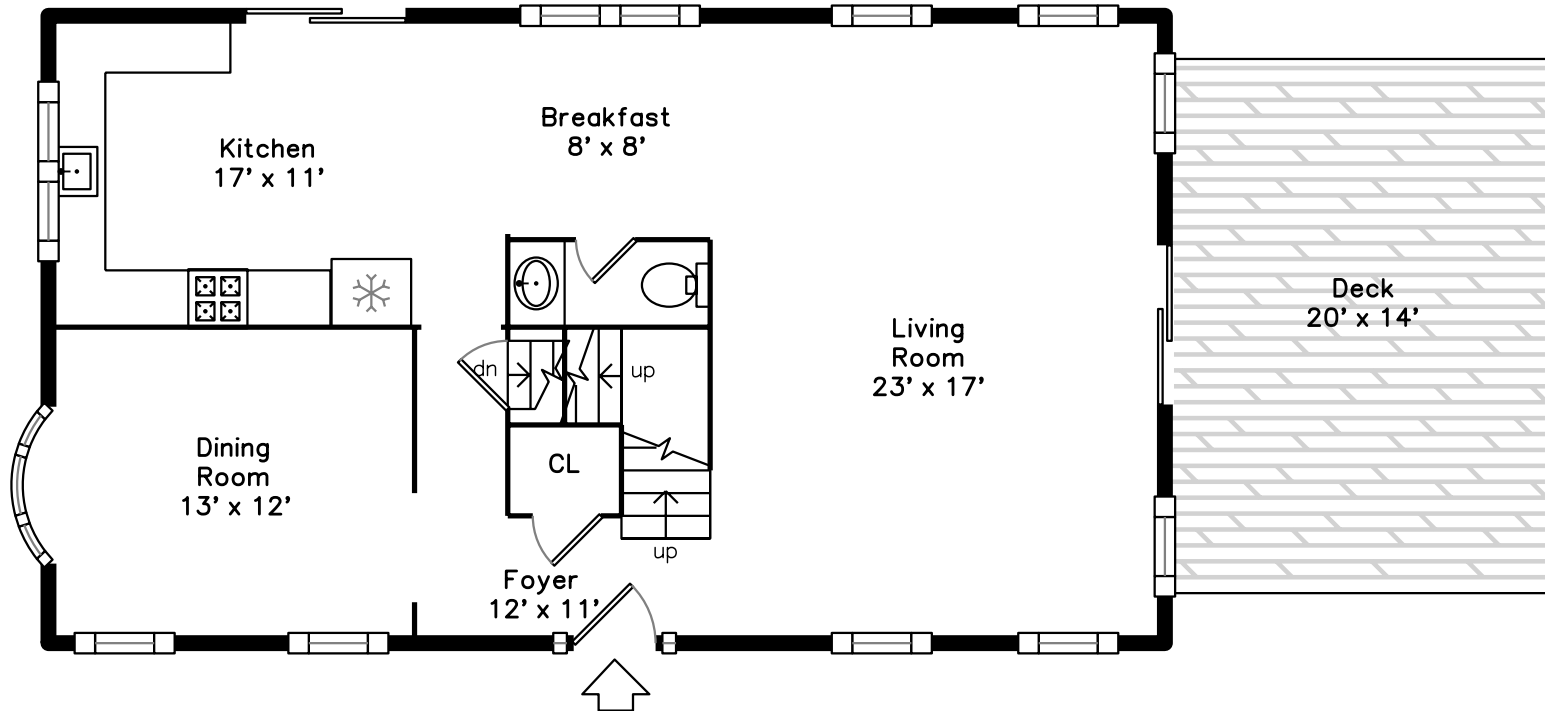

Top

Upper

Main

**143 Wright Street
Arlington, MA 02474**

PicturePlan by  vis-home

Measurements may not be 100% accurate.
Floor plans are provided for convenience only.
Room sizes are not used to calculate area.

Top

Upper

Main

Outside

Outside

Back

Outside

Living Room

Living Room

Living Room

Dining Room

Dining Room

Kitchen

Kitchen

Kitchen

Breakfast