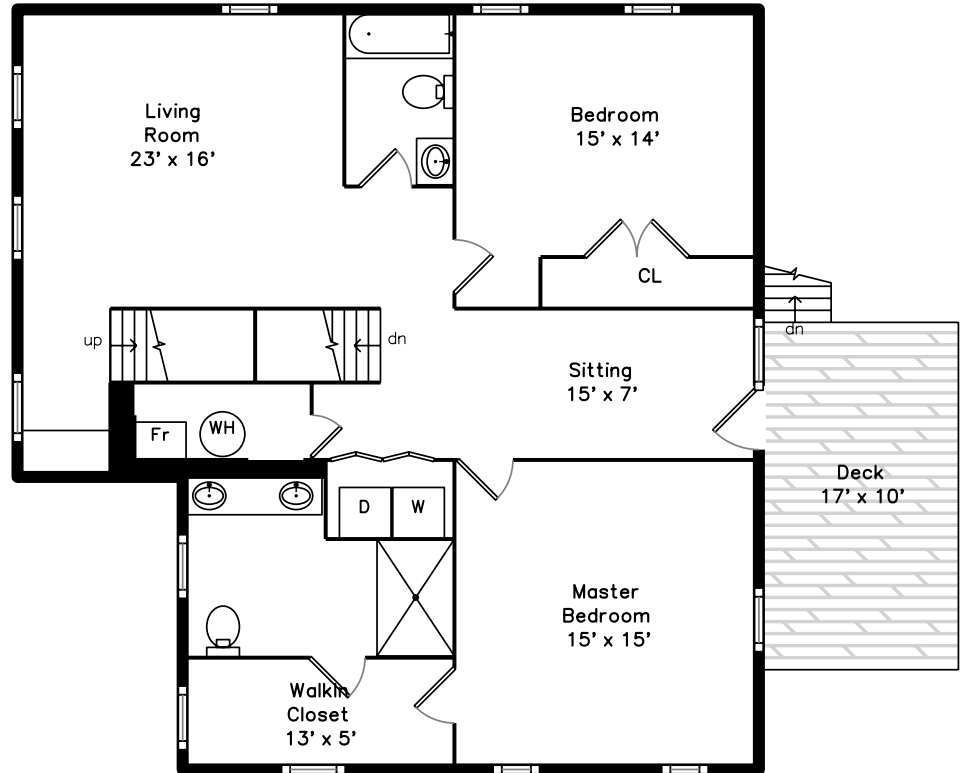

Top

Upper

45 Alban Street #2
Boston, MA 02124

PicturePlan by  vis-home

Measurements may not be 100% accurate.
Floor plans are provided for convenience only.
Room sizes are not used to calculate area.

Top

Upper

Outside

Outside

Outside

Outside

Back

Living Room

Living Room

Living Room

Living Room

Living Room

Living Room

Sitting

Master Bedroom

Walkin Closet

Master Bathroom

Master Bathroom

Bedroom

Bedroom

Sitting

Bathroom

Laundry

Kitchen

Kitchen

Family Room