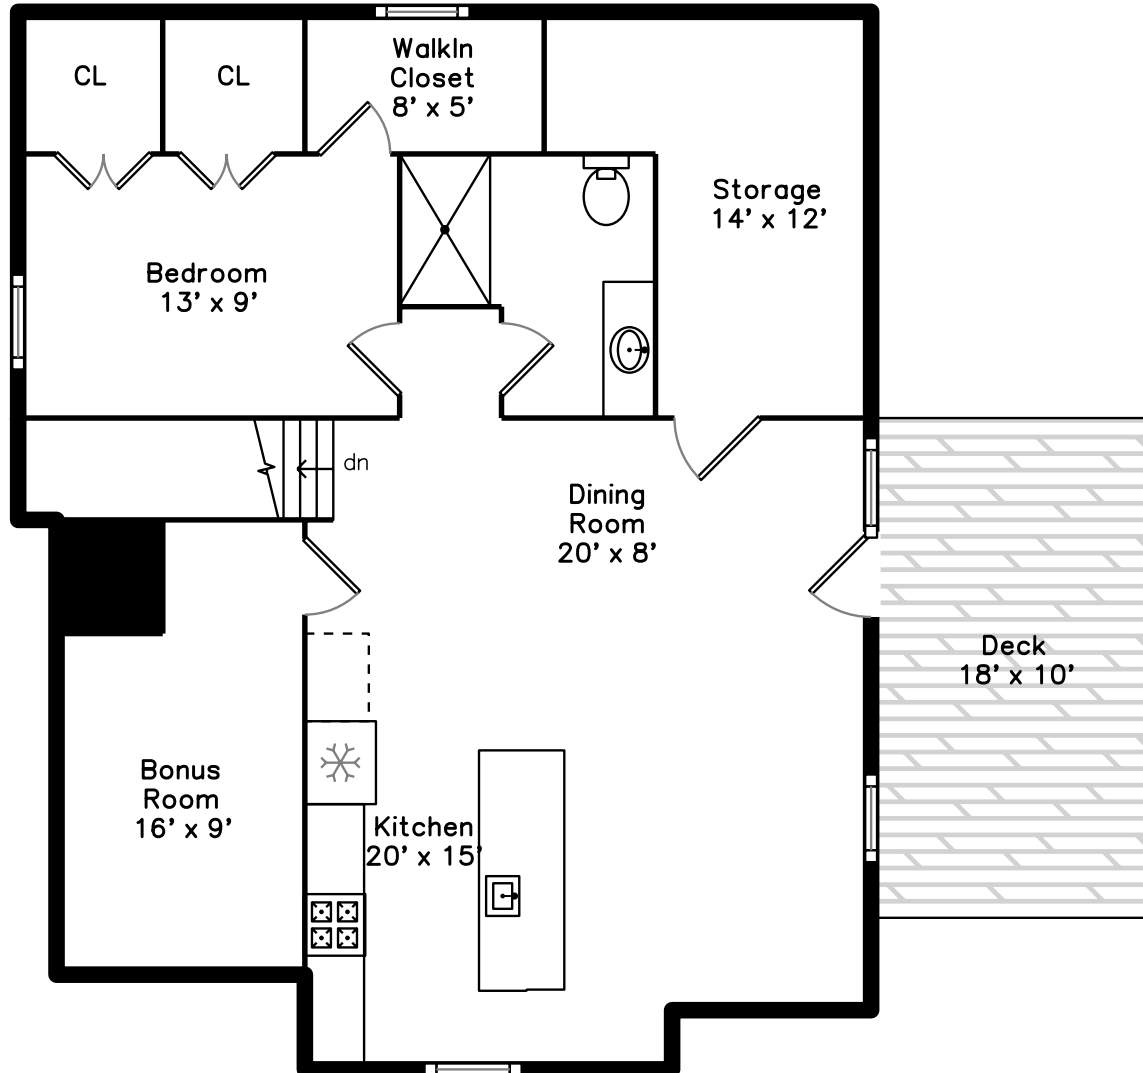

Top

Upper

45 Alban Street #2
Boston, MA 02124

PicturePlan by  vis-home

Measurements may not be 100% accurate.
Floor plans are provided for convenience only.
Room sizes are not used to calculate area.

Top

Upper

Outside

Outside

Outside

Outside

Back

Living Room

Living Room

Living Room

Living Room

Living Room

Living Room

Sitting

Master Bedroom

Walkin Closet

Master Bathroom

Master Bathroom

Bedroom

Bedroom

Sitting

Bathroom

Laundry

Kitchen

Kitchen

Family Room