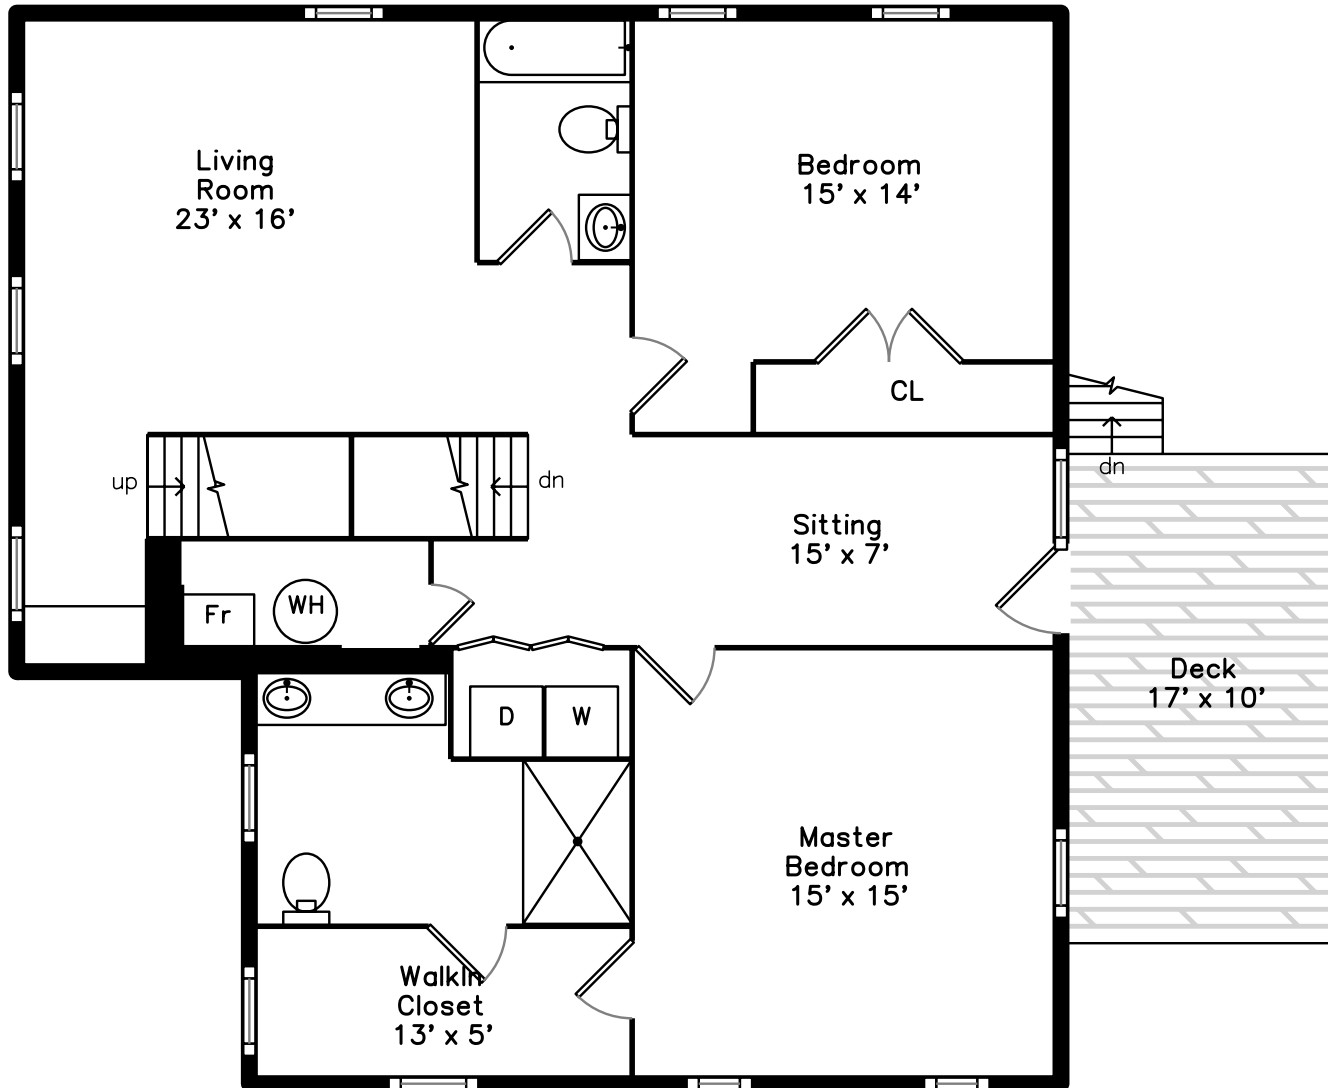

Top

Upper

45 Alban Street #2
Boston, MA 02124

PicturePlan by  vis-home

Measurements may not be 100% accurate.
Floor plans are provided for convenience only.
Room sizes are not used to calculate area.

Top

Upper

Outside

Outside

Outside

Outside

Back

Living Room

Living Room

Living Room

Living Room

Living Room

Living Room

Sitting

Master Bedroom

Walkin Closet

Master Bathroom

Master Bathroom

Bedroom

Bedroom

Sitting

Bathroom

Laundry

Kitchen

Kitchen

Family Room