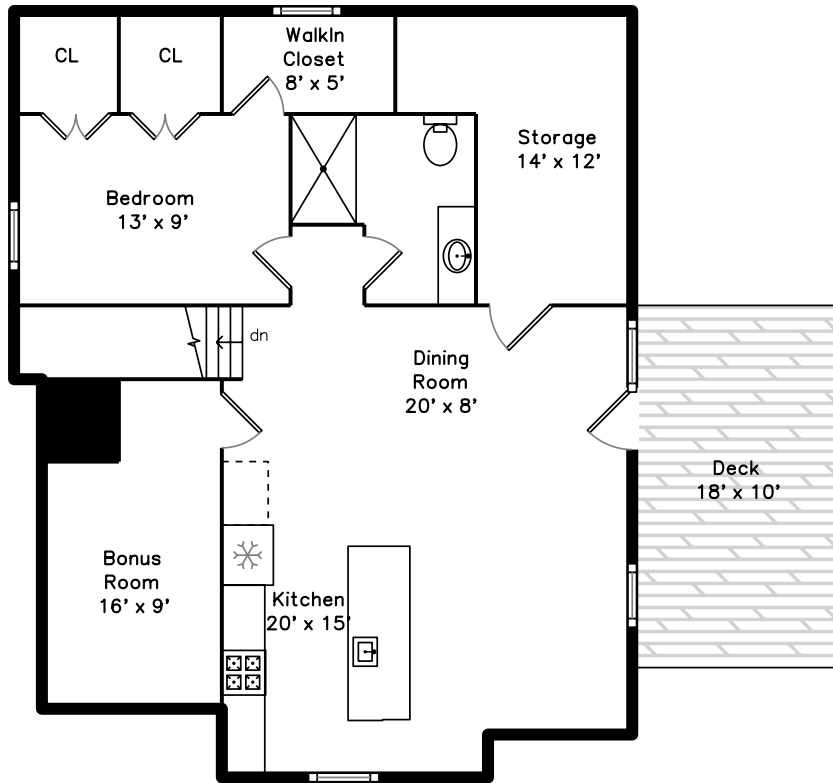

Top

Upper

45 Alban Street #2
Boston, MA 02124

PicturePlan by  vis-home

Measurements may not be 100% accurate.
Floor plans are provided for convenience only.
Room sizes are not used to calculate area.

Top

Upper

Outside

Outside

Outside

Outside

Back

Living Room

Living Room

Living Room

Living Room

Living Room

Living Room

Sitting

Master Bedroom

Walkin Closet

Master Bathroom

Master Bathroom

Bedroom

Bedroom

Sitting

Bathroom

Laundry

Kitchen

Kitchen

Family Room