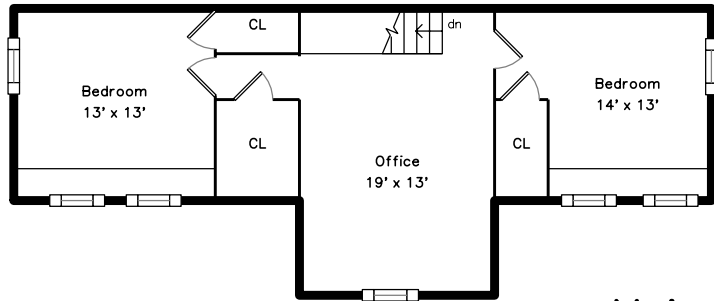

Top

Upper

Main

Basement

17 Cottage Avenue  
Somerville, MA 02144

PicturePlan by vis-home

Measurements may not be 100% accurate.  
Floor plans are provided for convenience only.  
Room sizes are not used to calculate area.