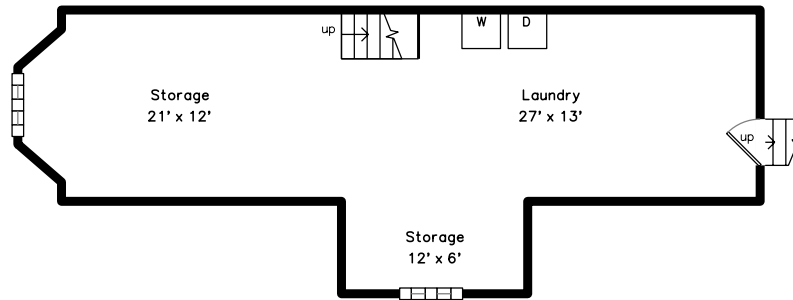

Top

Upper

Main

Basement

17 Cottage Avenue  
Somerville, MA 02144

PicturePlan by vis-home

Measurements may not be 100% accurate.  
Floor plans are provided for convenience only.  
Room sizes are not used to calculate area.