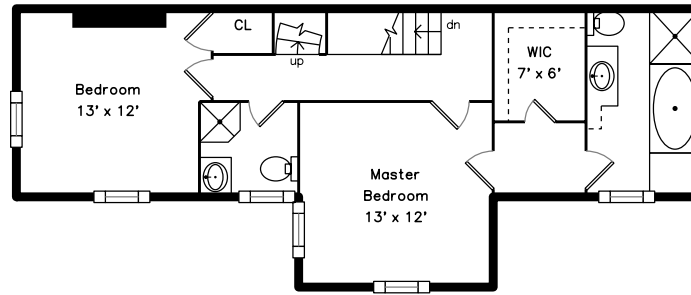

Top

Upper

Main

Basement

17 Cottage Avenue  
Somerville, MA 02144

PicturePlan by vis-home

Measurements may not be 100% accurate.  
Floor plans are provided for convenience only.  
Room sizes are not used to calculate area.