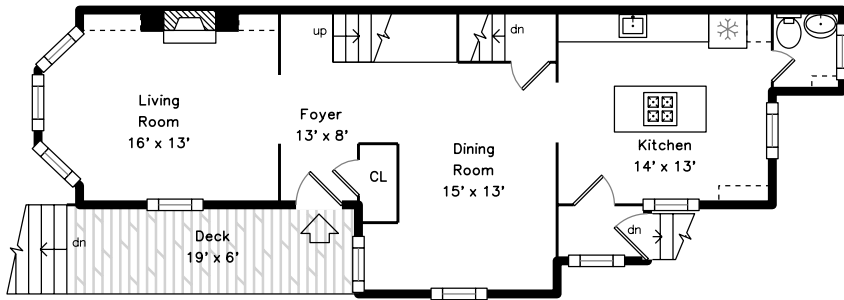

Top

Upper

Main

Basement

17 Cottage Avenue  
Somerville, MA 02144

PicturePlan by vis-home

Measurements may not be 100% accurate.  
Floor plans are provided for convenience only.  
Room sizes are not used to calculate area.