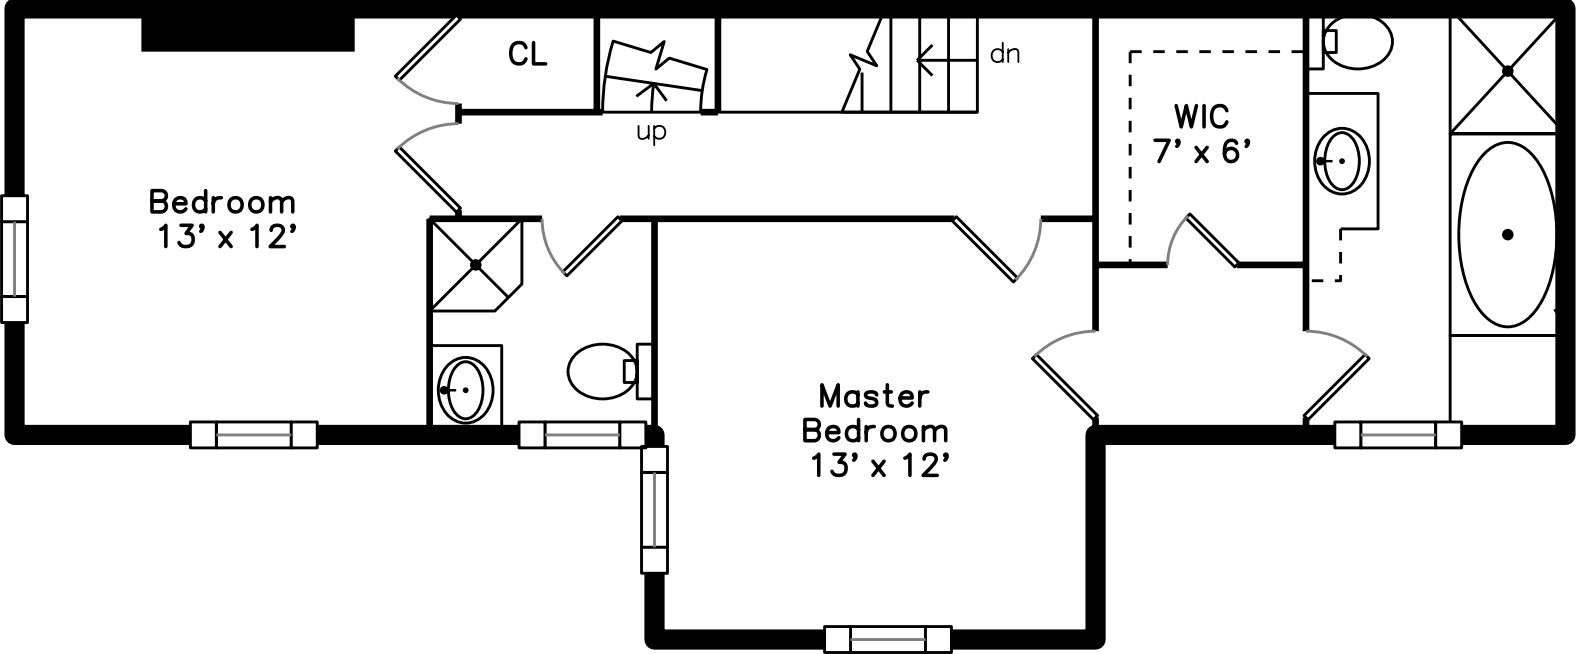

Top

Upper

Main

Basement

17 Cottage Avenue  
Somerville, MA 02144

PicturePlan by vis-home

Measurements may not be 100% accurate.  
Floor plans are provided for convenience only.  
Room sizes are not used to calculate area.

# Upper