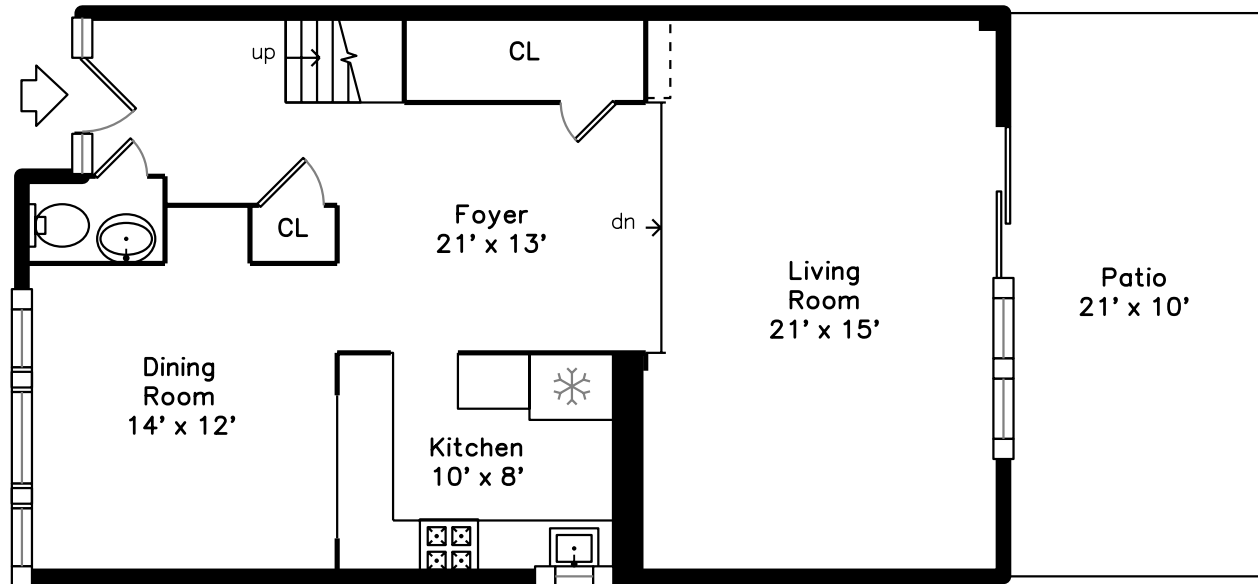

Upper

111 Perkins Street
Jamaica Plain, MA 02130

PicturePlan by  vis-home
MORE THAN JUST A FLOORPLAN

Measurements may not be 100% accurate.
Floor plans are provided for convenience only.
Room sizes are not used to calculate area.

Main

Upper

Main

Building

Building

Building

Foyer

Foyer

Foyer

Living Room

Living Room

Living Room

Living Room

Dining Room

Dining Room

Dining Room