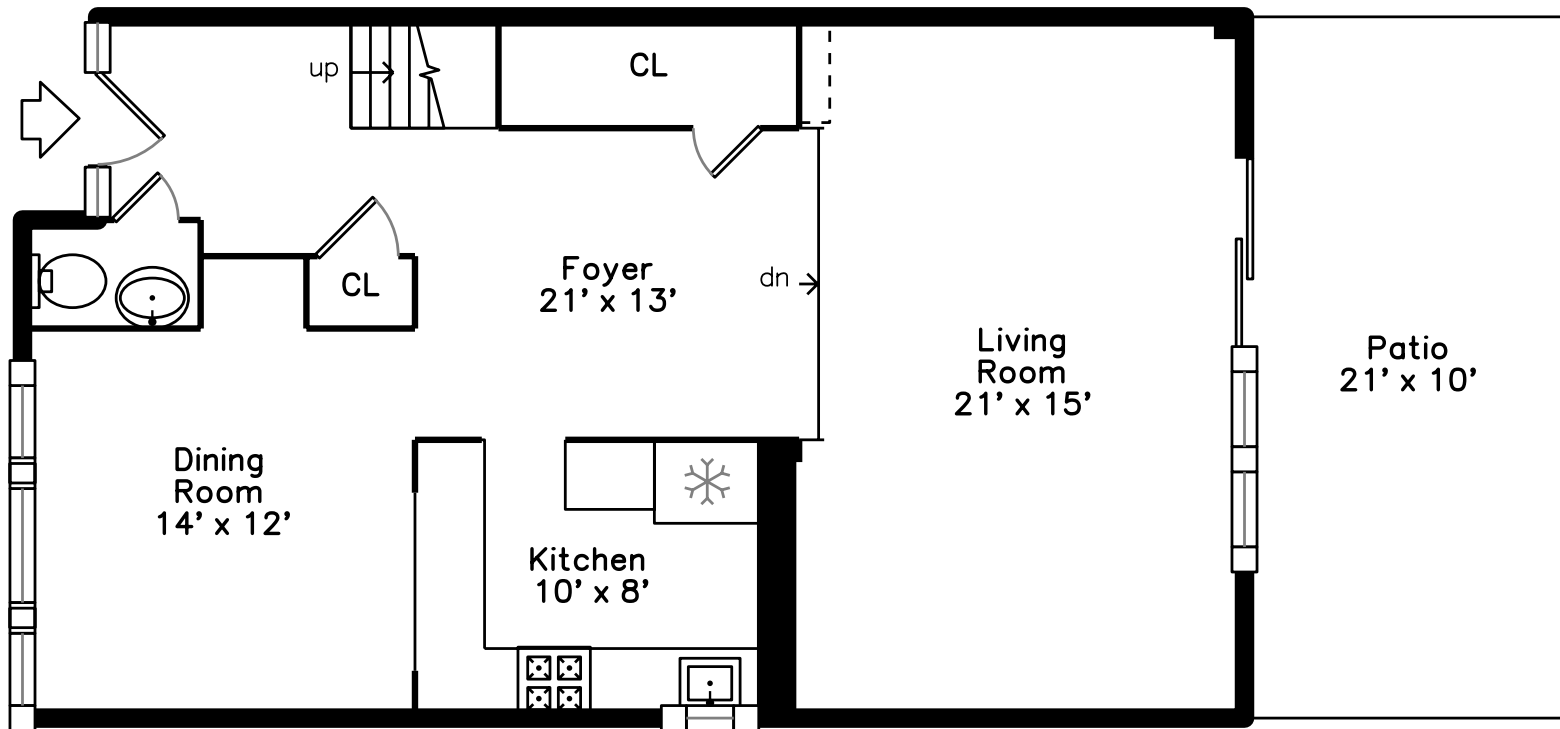

Upper

111 Perkins Street
Jamaica Plain, MA 02130

PicturePlan by  vis-home
MORE THAN JUST A FLOORPLAN

Measurements may not be 100% accurate.
Floor plans are provided for convenience only.
Room sizes are not used to calculate area.

Main

Upper

Main

Building

Building

Building

Foyer

Foyer

Foyer

Living Room

Living Room

Living Room

Living Room

Dining Room

Dining Room

Dining Room