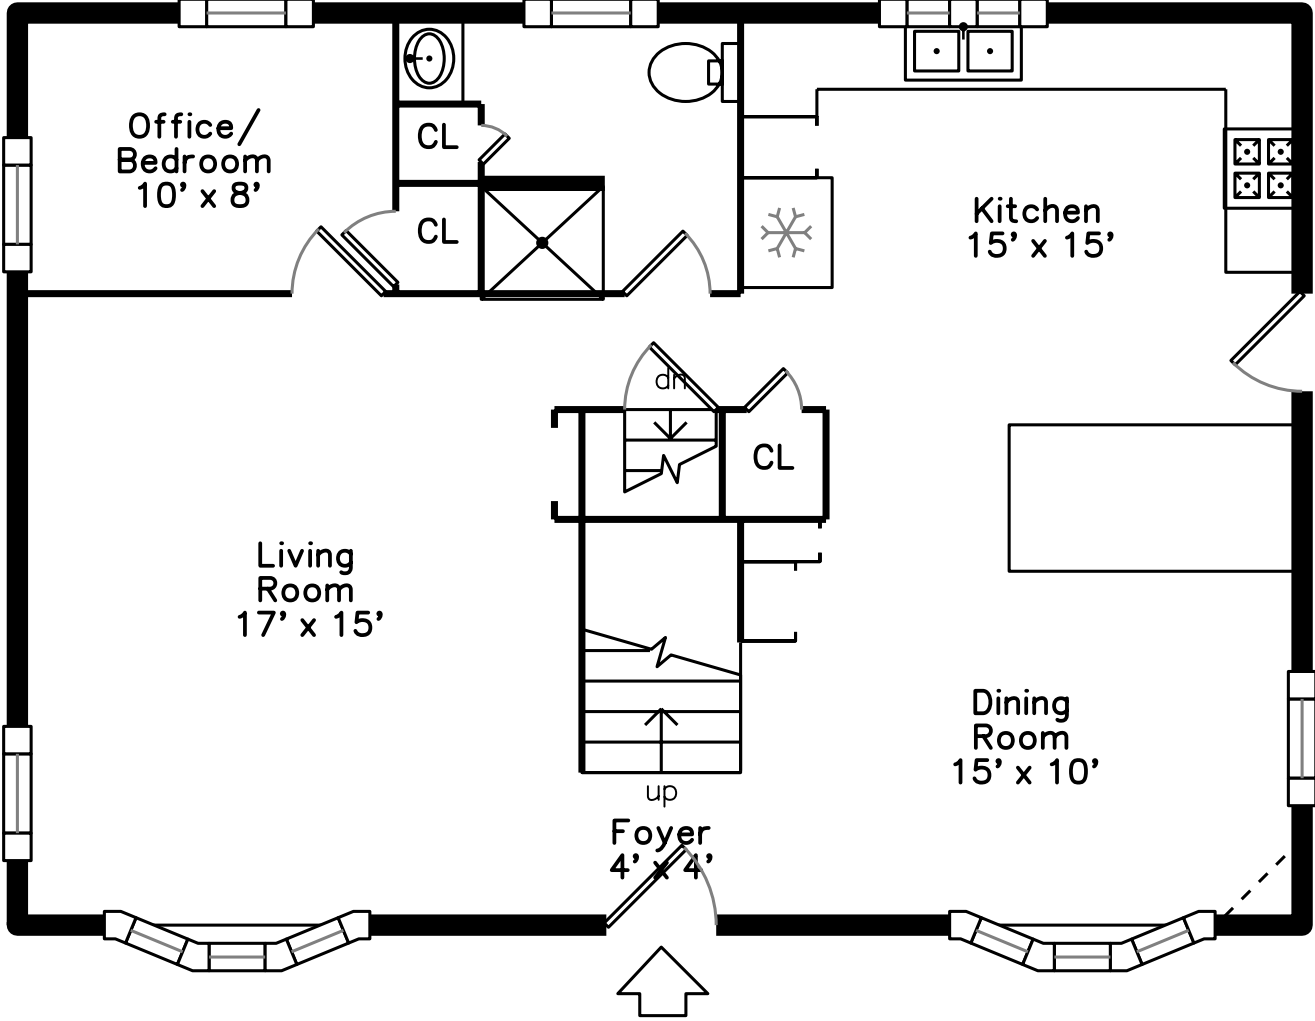

Upper

Main

Basement

10 Glendale Road
Burlington, MA 01803

PicturePlan by 

Measurements may not be 100% accurate.
Floor plans are provided for convenience only.
Room sizes are not used to calculate area.

Upper

Main

Basement

Outside

Outside

Outside

Outside

Outside

Outside

Living Room

Living Room

Kitchen

Kitchen

Kitchen

Kitchen

Kitchen

Dining Room

Dining Room

Office/ Bedroom

Office/ Bedroom

Bathroom

Bathroom

Bedroom

Bedroom

Bedroom