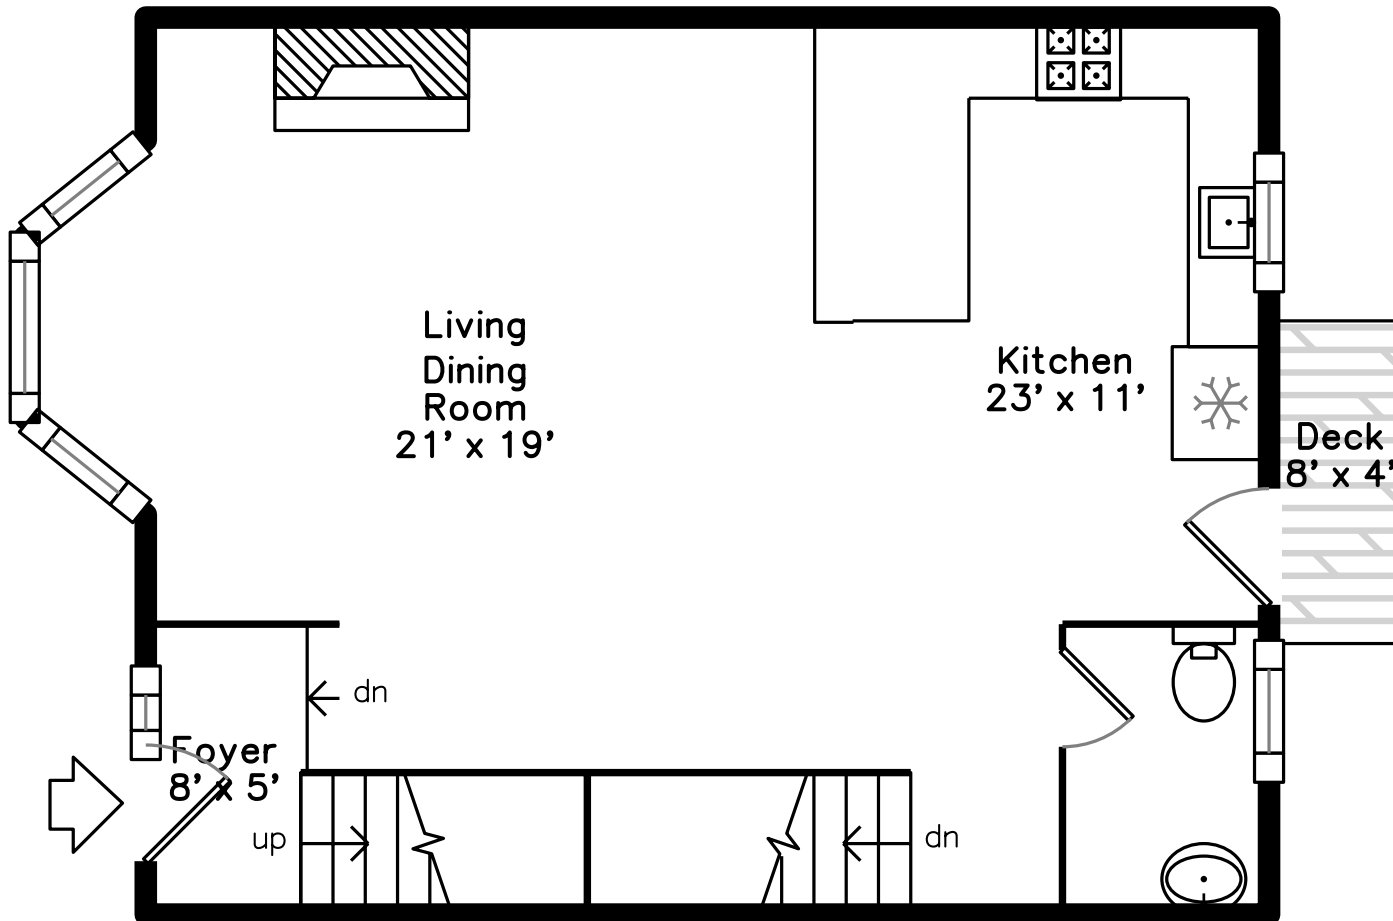

Top

Upper

Main

Lower

5 Payne Street
Boston, MA 02122

PicturePlan by vis-home
Measurements may not be 100% accurate.
Floor plans are provided for convenience only.
Room sizes are not used to calculate area.

Top

Upper

Main

Lower

Outside

Outside

Outside

Backyard

Living Dining Room

Living Dining Room

Living Dining Room

Living Dining Room

Kitchen

Kitchen

Kitchen

Kitchen

Powder Room

Deck

Deck

Hall

Hall

Bedroom

Bedroom

Bedroom