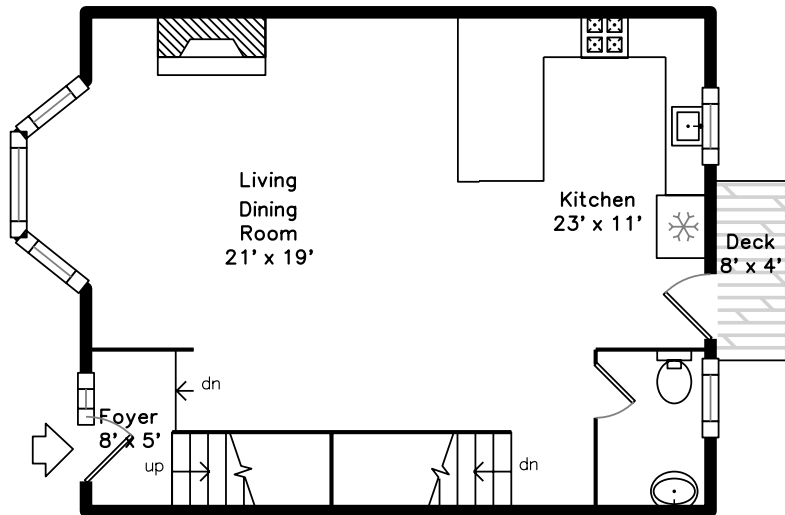

Top

Upper

Main

Lower

5 Payne Street
Boston, MA 02122

PicturePlan by vis-home
Measurements may not be 100% accurate.
Floor plans are provided for convenience only.
Room sizes are not used to calculate area.

Top

Upper

Main

Lower

Outside

Outside

Outside

Backyard

Living Dining Room

Living Dining Room

Living Dining Room

Living Dining Room

Kitchen

Kitchen

Kitchen

Kitchen