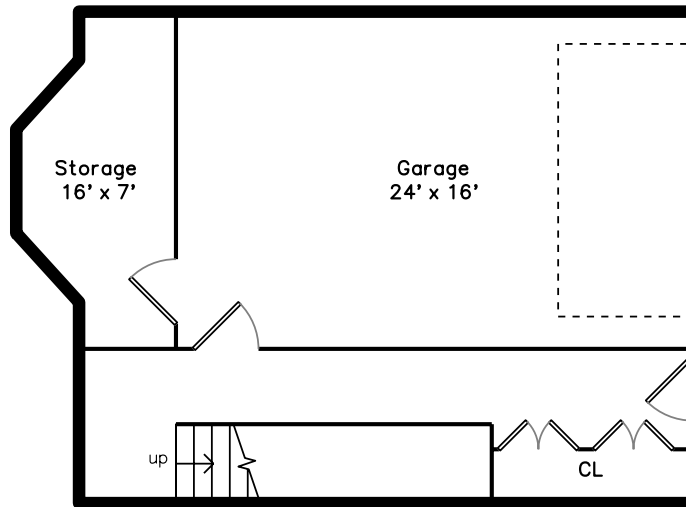

Top

Upper

Main

Lower

5 Payne Street
Boston, MA 02122

PicturePlan by vis-home
Measurements may not be 100% accurate.
Floor plans are provided for convenience only.
Room sizes are not used to calculate area.

Top

Upper

Main

Lower

Outside

Outside

Outside

Backyard