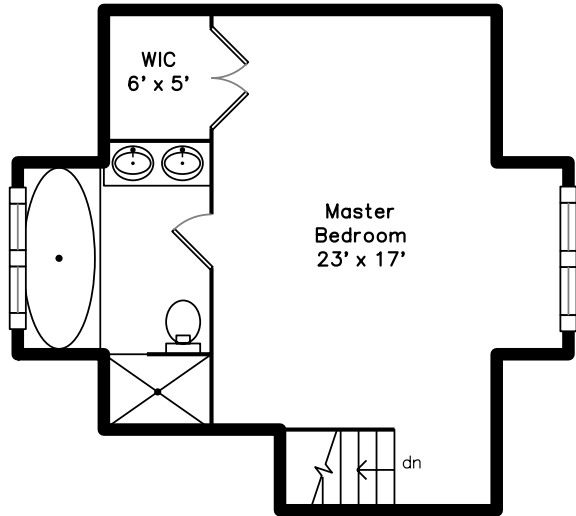

Top

Upper

Main

Lower

5 Payne Street
Boston, MA 02122

PicturePlan by vis-home
Measurements may not be 100% accurate.
Floor plans are provided for convenience only.
Room sizes are not used to calculate area.

Top

Upper

Main

Lower

Outside

Outside

Outside

Backyard

Living Dining Room

Living Dining Room

Living Dining Room

Living Dining Room

Kitchen

Kitchen

Kitchen

Kitchen

Powder Room

Deck

Deck

Hall

Hall

Bedroom

Bedroom

Bedroom