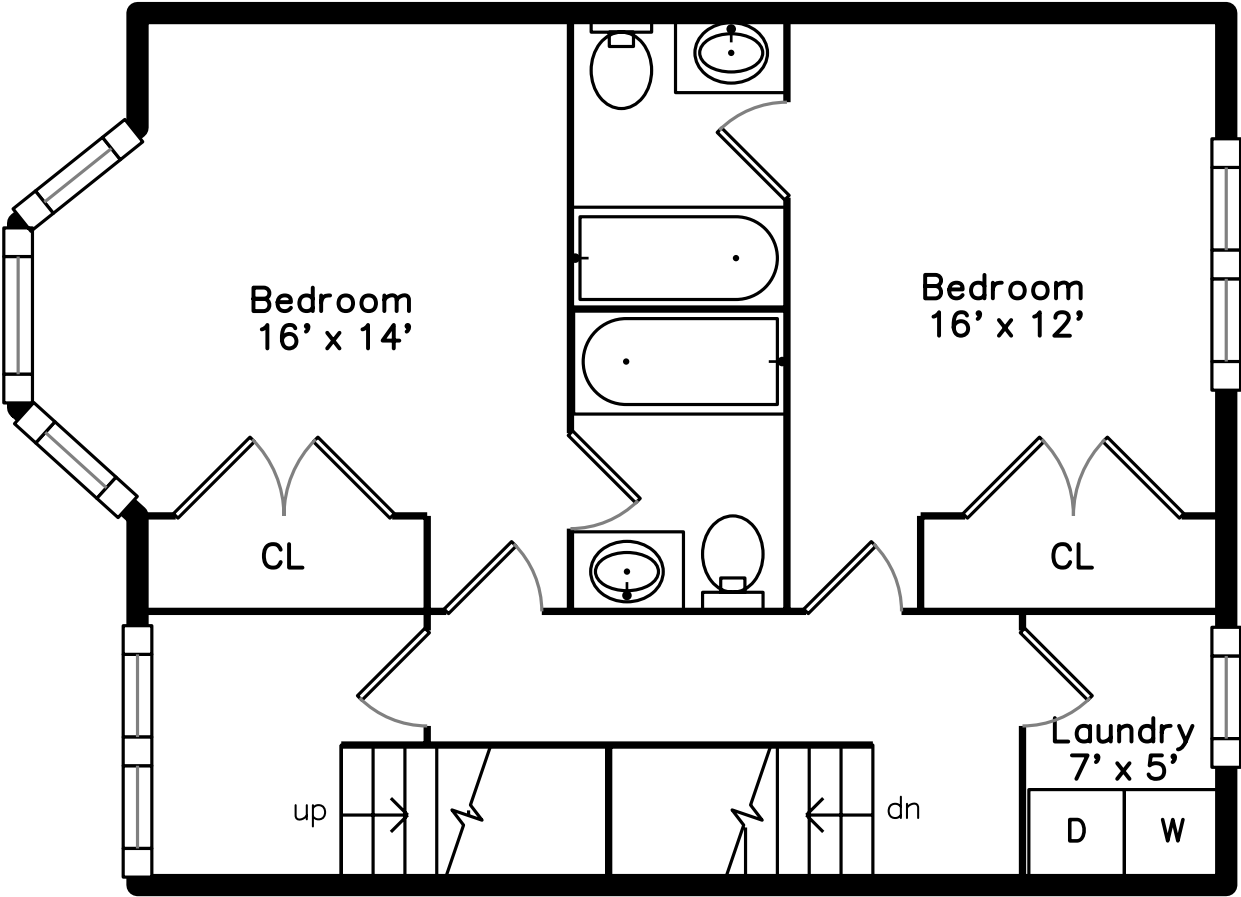

Top

Upper

Main

Lower

5 Payne Street
Boston, MA 02122

PicturePlan by vis-home
Measurements may not be 100% accurate.
Floor plans are provided for convenience only.
Room sizes are not used to calculate area.

Top

Upper

Main

Lower

Outside

Outside

Outside

Backyard

Living Dining Room

Living Dining Room

Living Dining Room

Living Dining Room

Kitchen

Kitchen

Kitchen

Kitchen

Powder Room

Deck

Deck

Hall

Hall

Bedroom

Bedroom

Bedroom