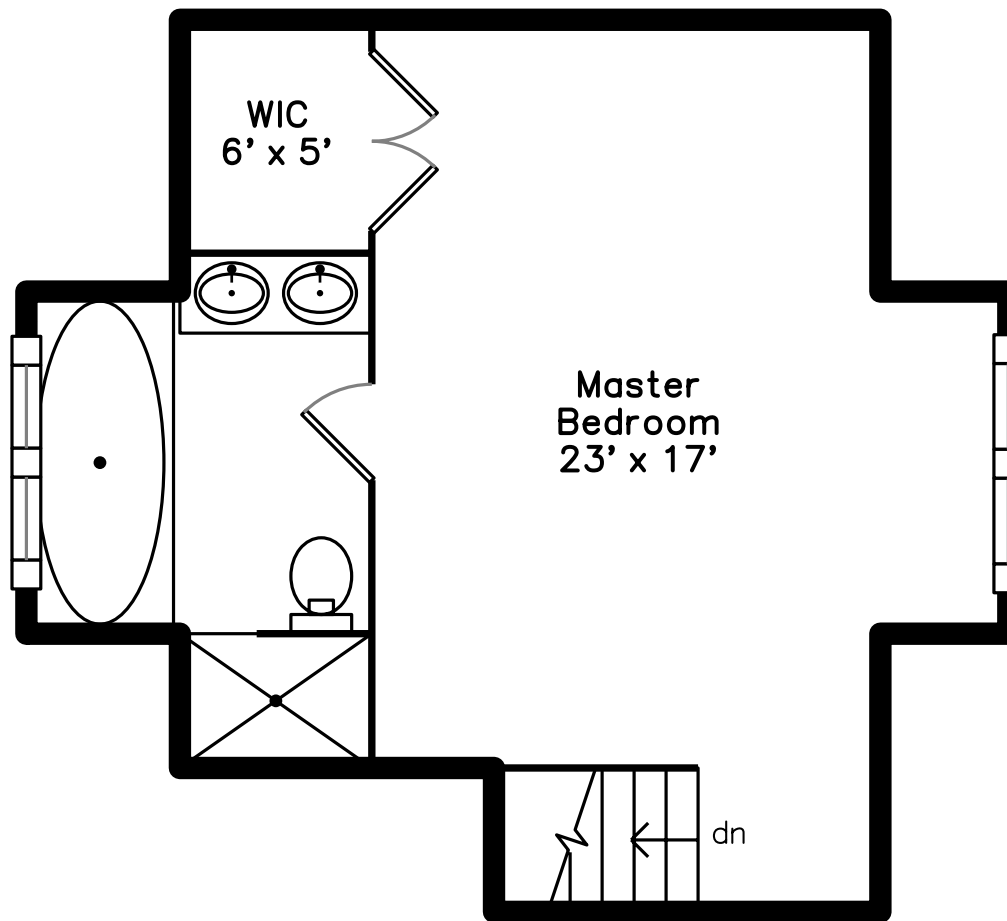

Top

Upper

Main

Lower

5 Payne Street
Boston, MA 02122

PicturePlan by vis-home
Measurements may not be 100% accurate.
Floor plans are provided for convenience only.
Room sizes are not used to calculate area.

Top

Upper

Main

Lower

Outside

Outside

Outside

Backyard

Living Dining Room

Living Dining Room

Living Dining Room

Living Dining Room

Kitchen

Kitchen

Kitchen

Kitchen

Powder Room

Deck

Deck

Hall

Hall

Bedroom

Bedroom

Bedroom