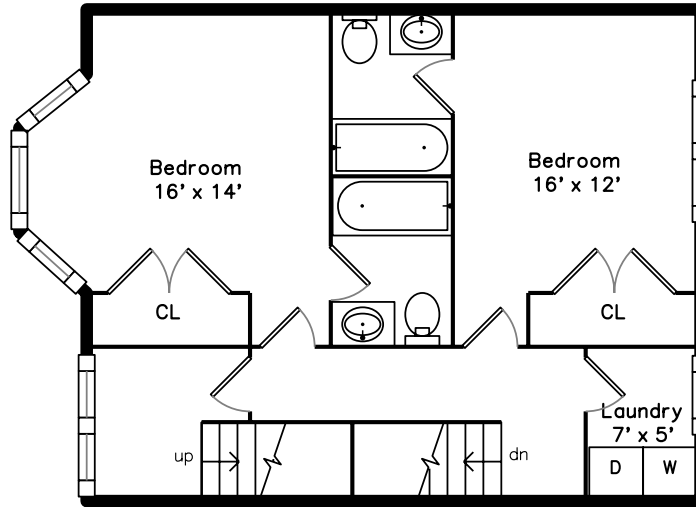

Top

Upper

Main

Lower

5 Payne Street
Boston, MA 02122

PicturePlan by vis-home
Measurements may not be 100% accurate.
Floor plans are provided for convenience only.
Room sizes are not used to calculate area.

Top

Upper

Main

Lower

Outside

Outside

Outside

Backyard

Living Dining Room

Living Dining Room

Living Dining Room

Living Dining Room

Kitchen

Kitchen

Kitchen

Kitchen

Powder Room

Deck

Deck

Hall

Hall

Bedroom

Bedroom

Bedroom