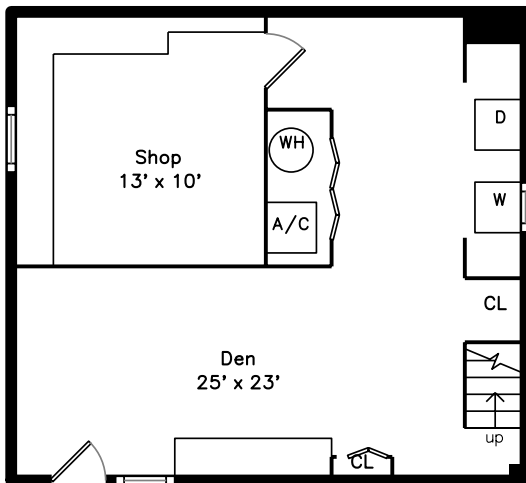

# Basement

100 Colberg Avenue  
Boston, MA 02131

PicturePlan(tm) by Vis-Home(C) 2020

Measurements may not be 100% accurate.  
Floor plans are provided for convenience only.  
Room sizes are not used to calculate area.