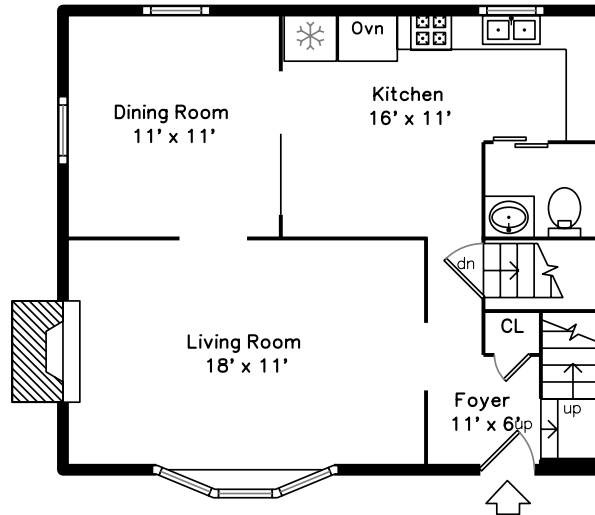

# Upper

# Main

# Basement

100 Colberg Avenue  
Boston, MA 02131

PicturePlan(tm) by Vis-Home(C) 2020

Measurements may not be 100% accurate.  
Floor plans are provided for convenience only.  
Room sizes are not used to calculate area.

Foyer

Foyer

Foyer

Living Room

Dining Room

Dining Room

Kitchen

Kitchen