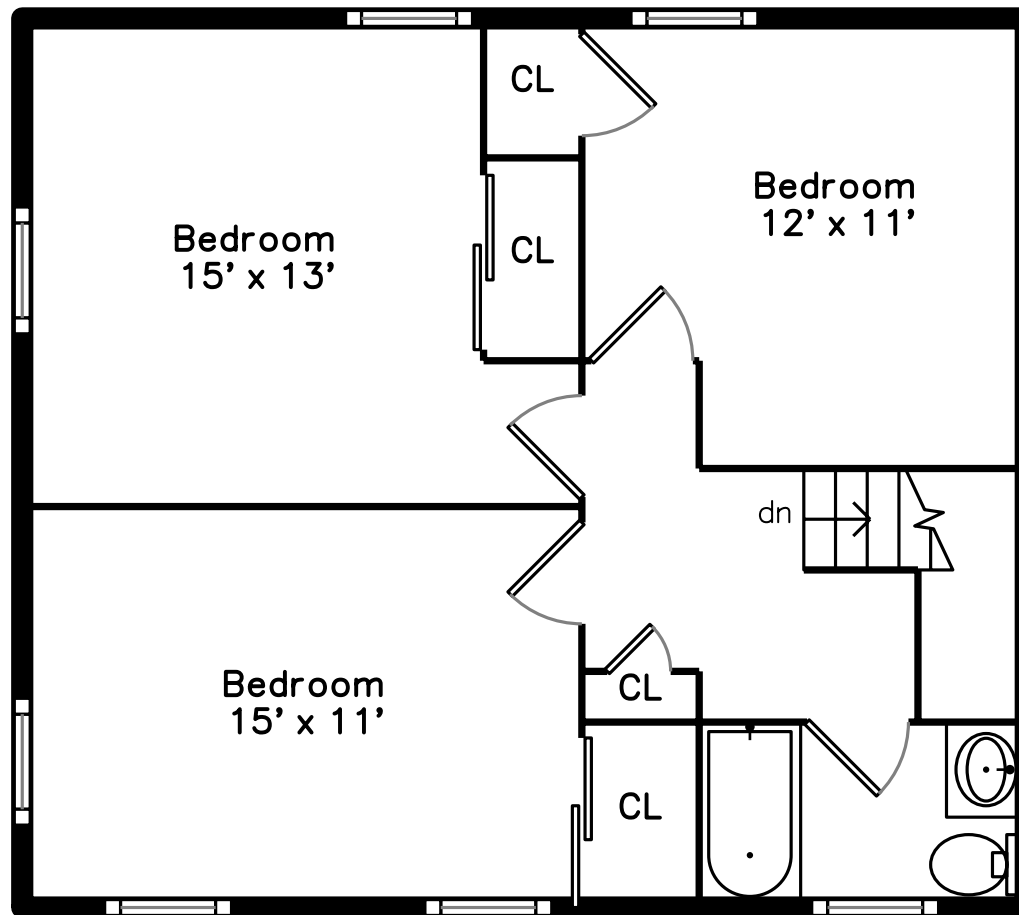

# Main

# Basement

100 Colberg Avenue  
Boston, MA 02131

PicturePlan(tm) by Vis-Home(C) 2020

Measurements may not be 100% accurate.  
Floor plans are provided for convenience only.  
Room sizes are not used to calculate area.

# Upper