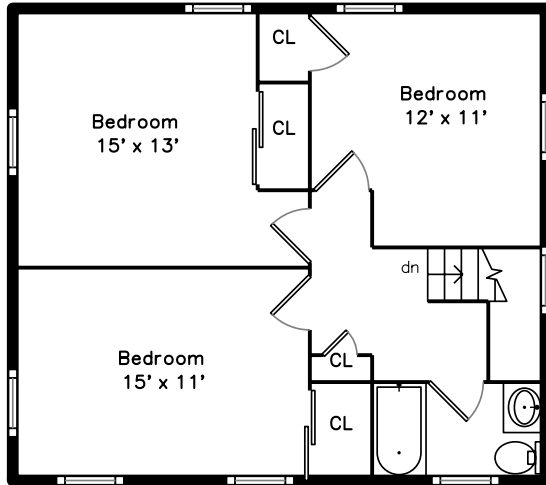

# Upper

# Main

# Basement

100 Colberg Avenue  
Boston, MA 02131

PicturePlan(tm) by Vis-Home(C) 2020

Measurements may not be 100% accurate.  
Floor plans are provided for convenience only.  
Room sizes are not used to calculate area.