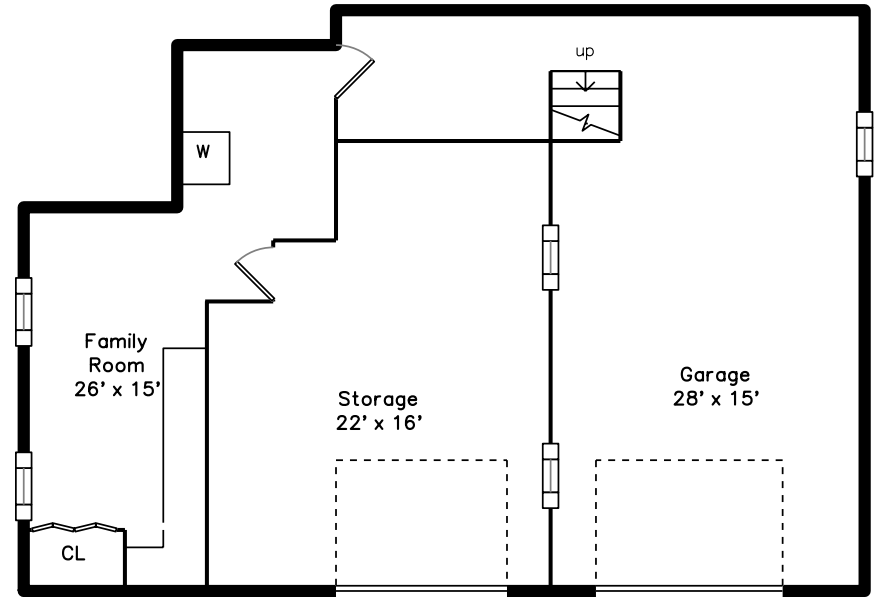

# Lower

271 Long Pond Drive  
Dracut, MA 01826

PicturePlan by  vis-home  
Measurements may not be 100% accurate.  
Floor plans are provided for convenience only.  
Room sizes are not used to calculate area.

Family Room

Family Room