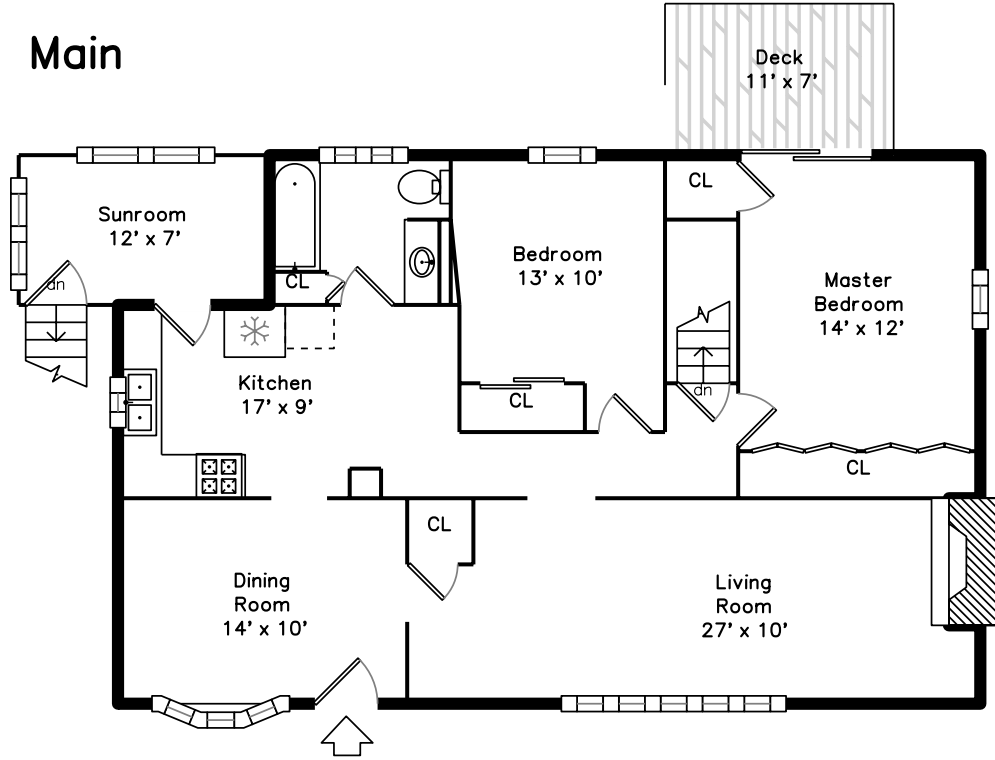

# Main

# Lower

271 Long Pond Drive  
Dracut, MA 01826

PicturePlan by  vis-home  
Measurements may not be 100% accurate.  
Floor plans are provided for convenience only.  
Room sizes are not used to calculate area.

Dining Room

Dining Room

Kitchen

Kitchen

Kitchen

Kitchen

Master Bedroom

Master Bedroom

Family Room

Family Room