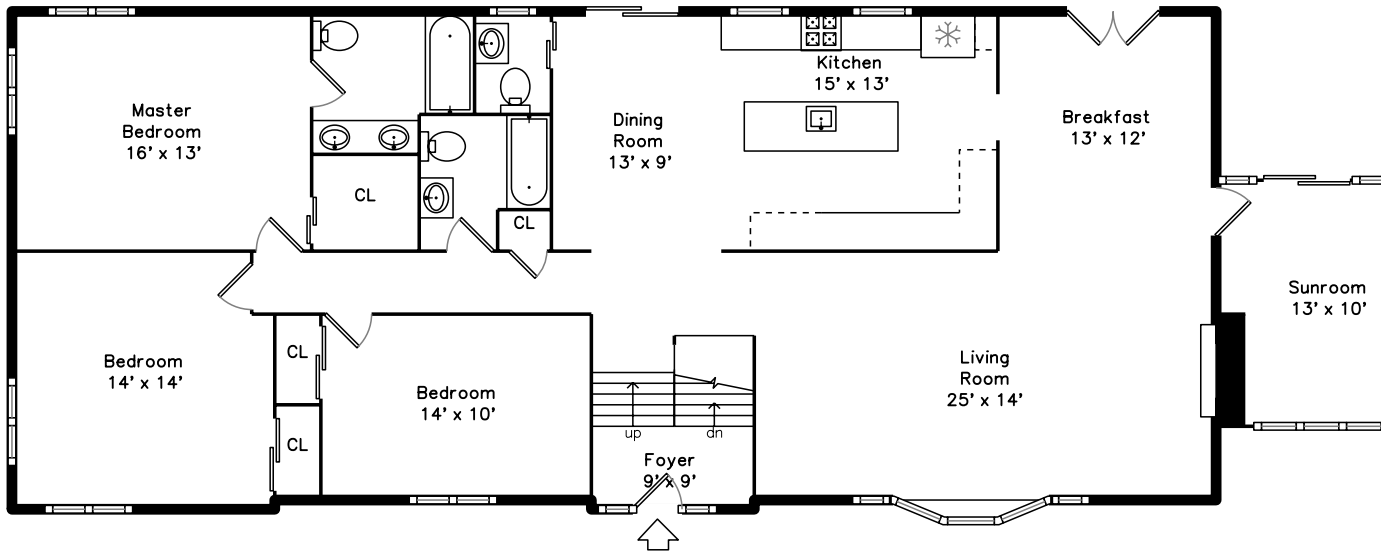

Main

Lower

159 Carlton Road
Newton, MA 02468

PicturePlan by  vis-home

Measurements may not be 100% accurate.
Floor plans are provided for convenience only.
Room sizes are not used to calculate area.

Main

Lower

3D View – TopDown

3D View – TopDown