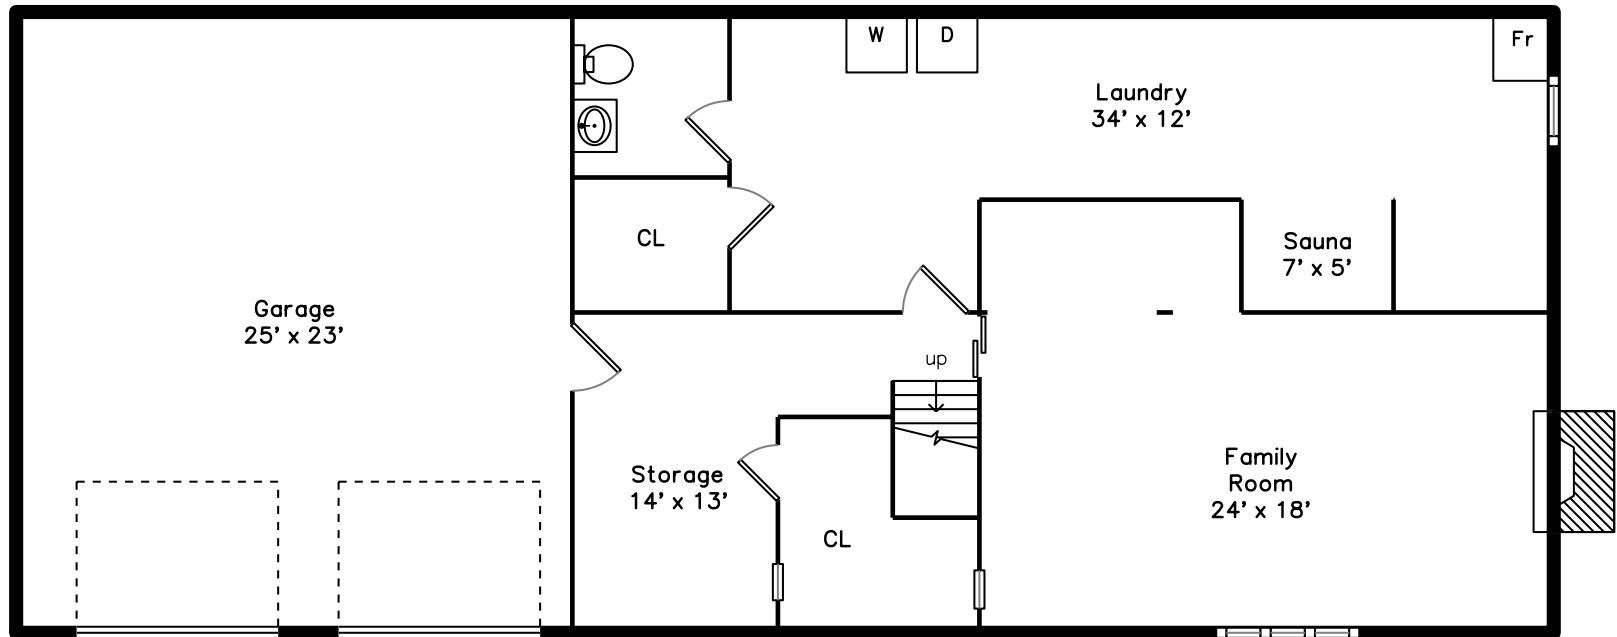

Main

Lower

159 Carlton Road
Newton, MA 02468

PicturePlan by  vis-home

Measurements may not be 100% accurate.
Floor plans are provided for convenience only.
Room sizes are not used to calculate area.

Main

Lower

3D View – TopDown

3D View – TopDown