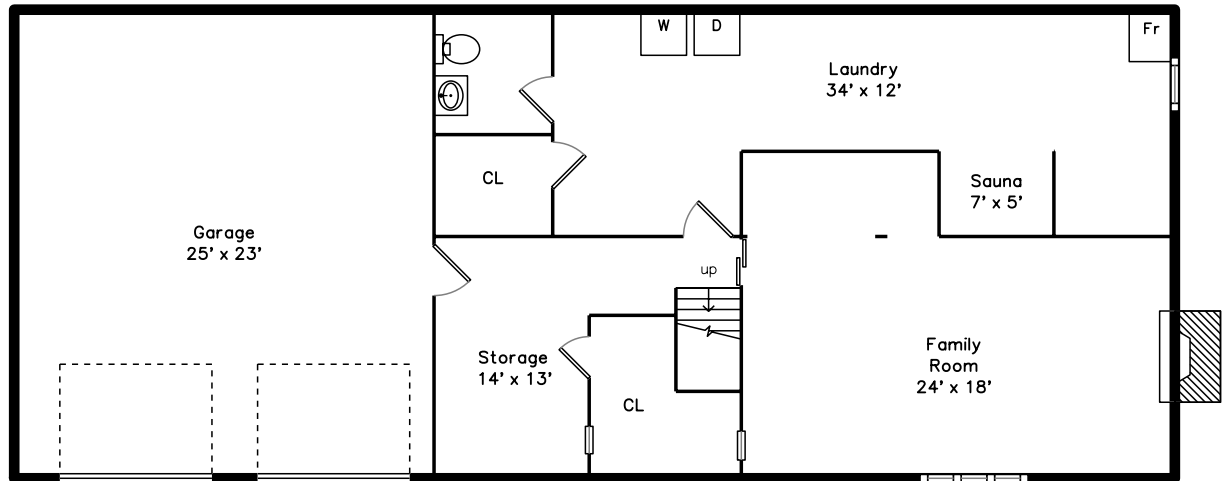

Main

Lower

159 Carlton Road
Newton, MA 02468

PicturePlan by  vis-home

Measurements may not be 100% accurate.
Floor plans are provided for convenience only.
Room sizes are not used to calculate area.

Main

Lower

3D View – TopDown

3D View – TopDown