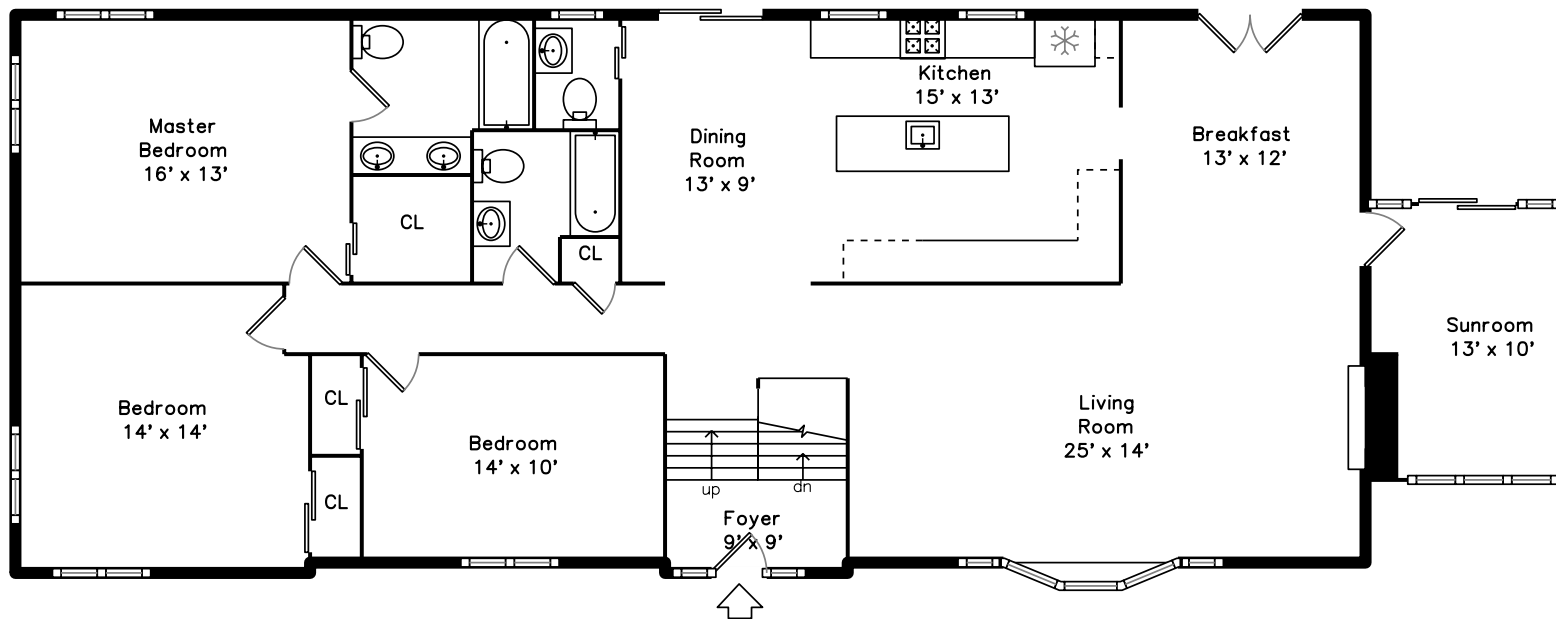

Main

Lower

159 Carlton Road
Newton, MA 02468

PicturePlan by  vis-home

Measurements may not be 100% accurate.
Floor plans are provided for convenience only.
Room sizes are not used to calculate area.

Main

Lower

3D View – TopDown

3D View – TopDown