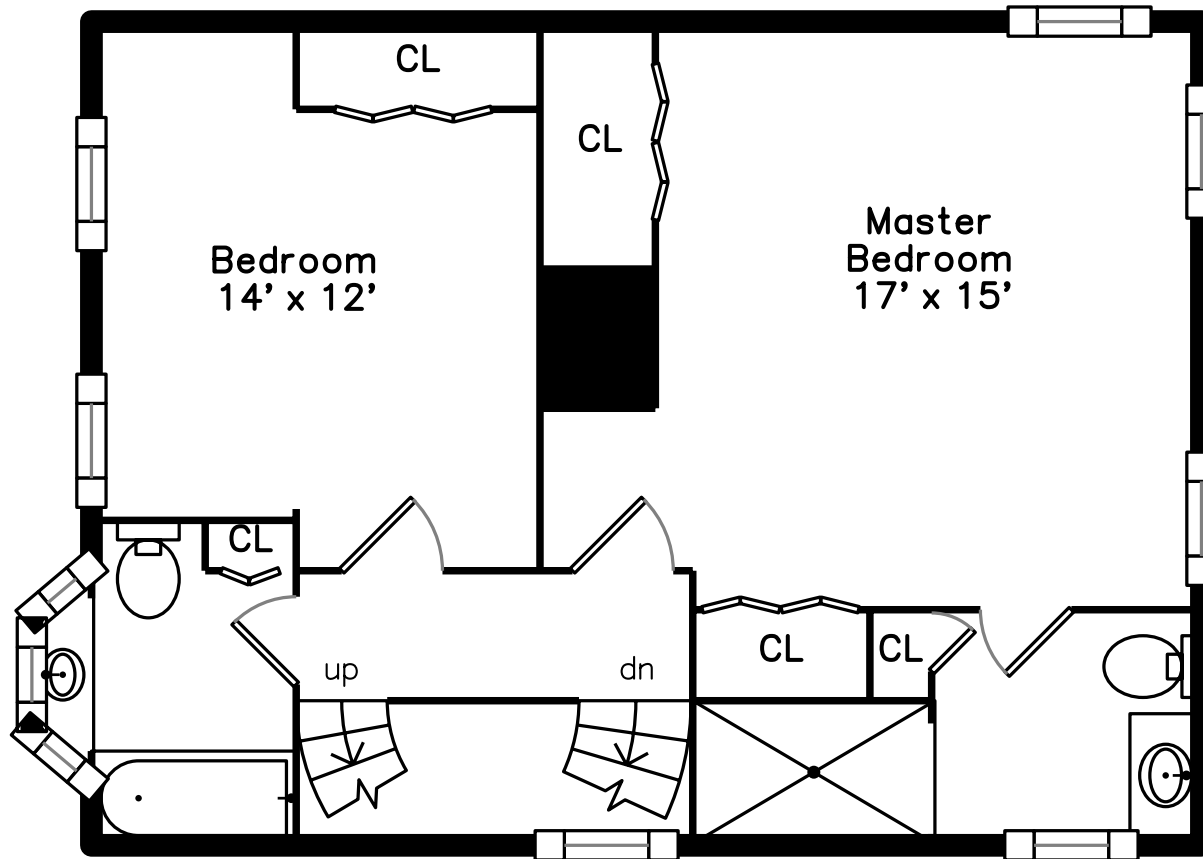

Top

Upper

Main

Lower

127 Carolina Avenue
Boston, MA 02130

PicturePlan by  vis-home

Measurements may not be 100% accurate.
Floor plans are provided for convenience only.
Room sizes are not used to calculate area.

Top

Upper

Main

Lower

Outside

Outside

Outside

Back

Backyard

Backyard

Backyard

Back

Porch

Hall

Living Room

Living Room

Living Room

Dining Room

Dining Room

Dining Room

Dining Room

Dining Room

Kitchen

Kitchen