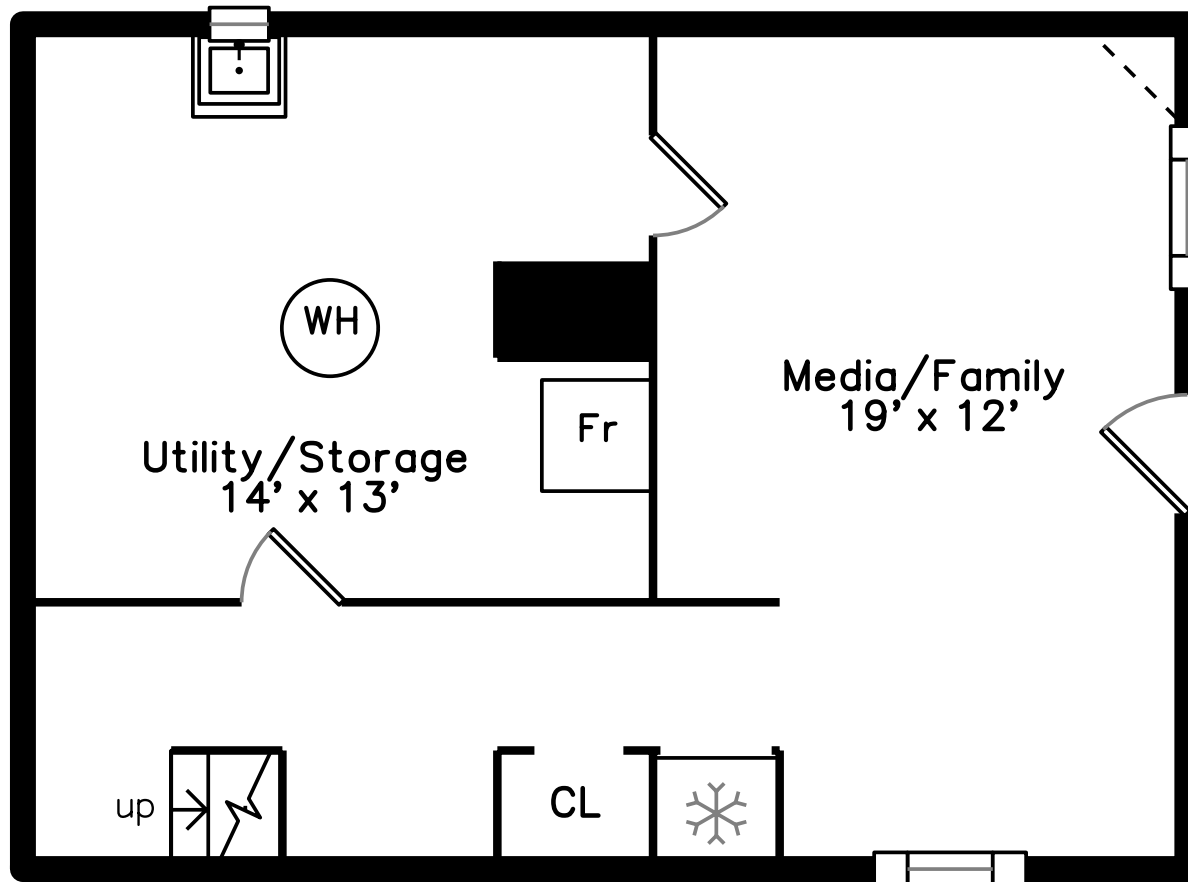

Top

Upper

Main

Lower

127 Carolina Avenue
Boston, MA 02130

PicturePlan by  vis-home

Measurements may not be 100% accurate.
Floor plans are provided for convenience only.
Room sizes are not used to calculate area.

Top

Upper

Main

Lower

Outside

Outside

Outside

Back

Backyard

Backyard

Backyard

Back

Porch

Hall

Living Room

Living Room

Living Room

Dining Room

Dining Room

Dining Room

Dining Room

Dining Room

Kitchen

Kitchen