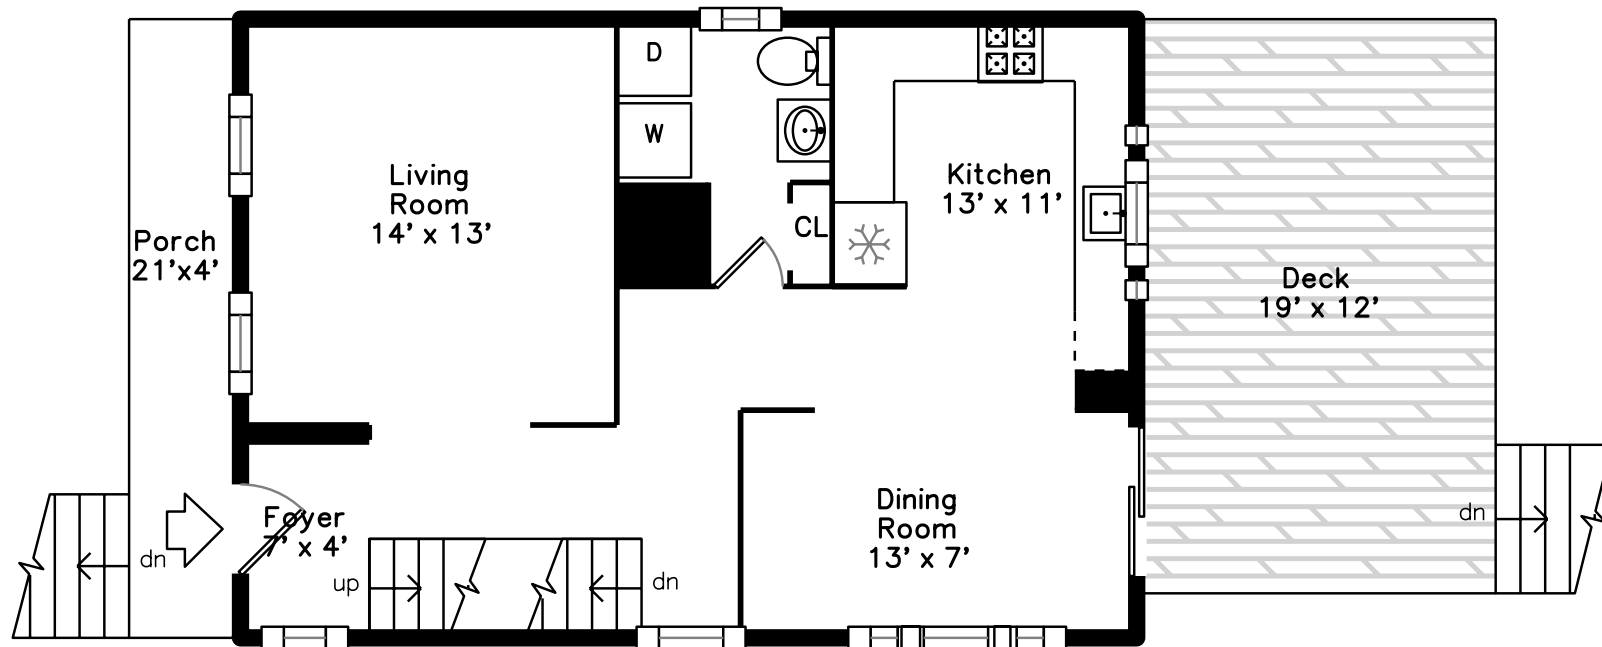

Top

Upper

Main

Lower

127 Carolina Avenue
Boston, MA 02130

PicturePlan by  vis-home

Measurements may not be 100% accurate.
Floor plans are provided for convenience only.
Room sizes are not used to calculate area.

Top

Upper

Main

Lower

Outside

Outside

Outside

Back

Backyard

Backyard

Backyard

Back

Porch

Hall

Living Room

Living Room

Living Room

Dining Room

Dining Room

Dining Room

Dining Room

Dining Room

Kitchen

Kitchen