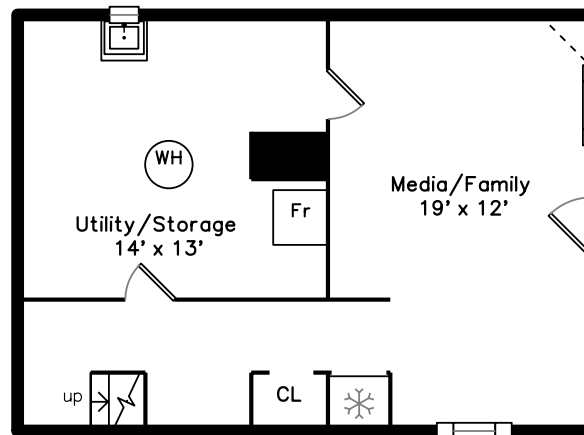

Top

Upper

Main

Lower

127 Carolina Avenue
Boston, MA 02130

PicturePlan by  vis-home

Measurements may not be 100% accurate.
Floor plans are provided for convenience only.
Room sizes are not used to calculate area.

Top

Upper

Main

Lower

Outside

Outside

Outside

Back

Backyard

Backyard

Backyard

Back

Porch

Hall

Living Room

Living Room

Living Room

Dining Room

Dining Room

Dining Room

Dining Room

Dining Room

Kitchen

Kitchen