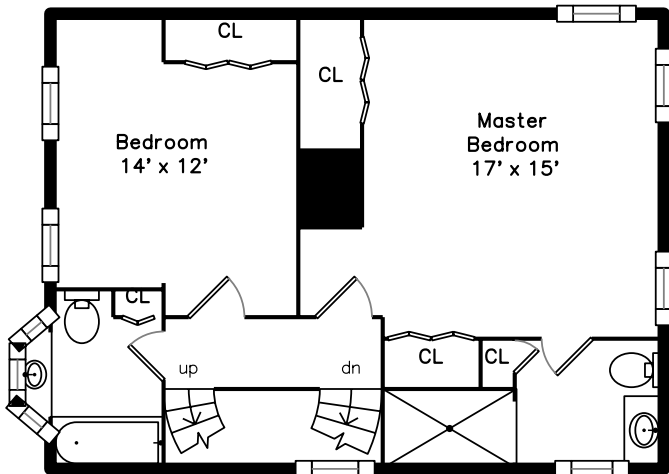

Top

Upper

Main

Lower

127 Carolina Avenue
Boston, MA 02130

PicturePlan by  vis-home

Measurements may not be 100% accurate.
Floor plans are provided for convenience only.
Room sizes are not used to calculate area.

Top

Upper

Main

Lower

Outside

Outside

Outside

Back

Backyard

Backyard

Backyard

Back

Porch

Hall

Living Room

Living Room

Living Room

Dining Room

Dining Room

Dining Room

Dining Room

Dining Room

Kitchen

Kitchen