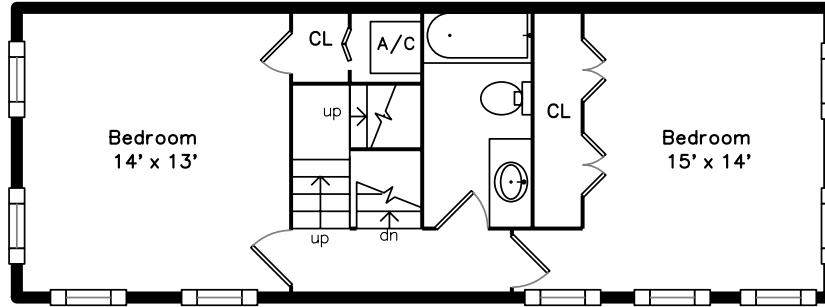

Roof Deck

Top

Upper

Main

Basement

70 Green Street
Boston, MA 02129

PicturePlan by vis-home
Measurements may not be 100% accurate.
Floor plans are provided for convenience only.
Room sizes are not used to calculate area.

Roof Deck

Top

Upper

Main

Basement

Outside

Outside

Outside

Deck

Deck

Master Bedroom

Master Bathroom

Master Bathroom

Bedroom

Bedroom

Bathroom