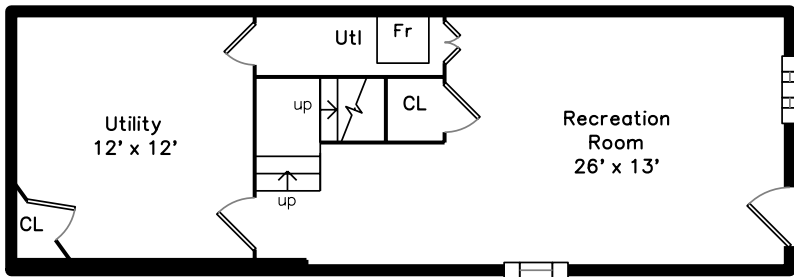

Roof Deck

Top

Upper

Main

Basement

70 Green Street
Boston, MA 02129

PicturePlan by vis-home
Measurements may not be 100% accurate.
Floor plans are provided for convenience only.
Room sizes are not used to calculate area.

Roof Deck

Top

Upper

Main

Basement

Outside

Outside

Outside