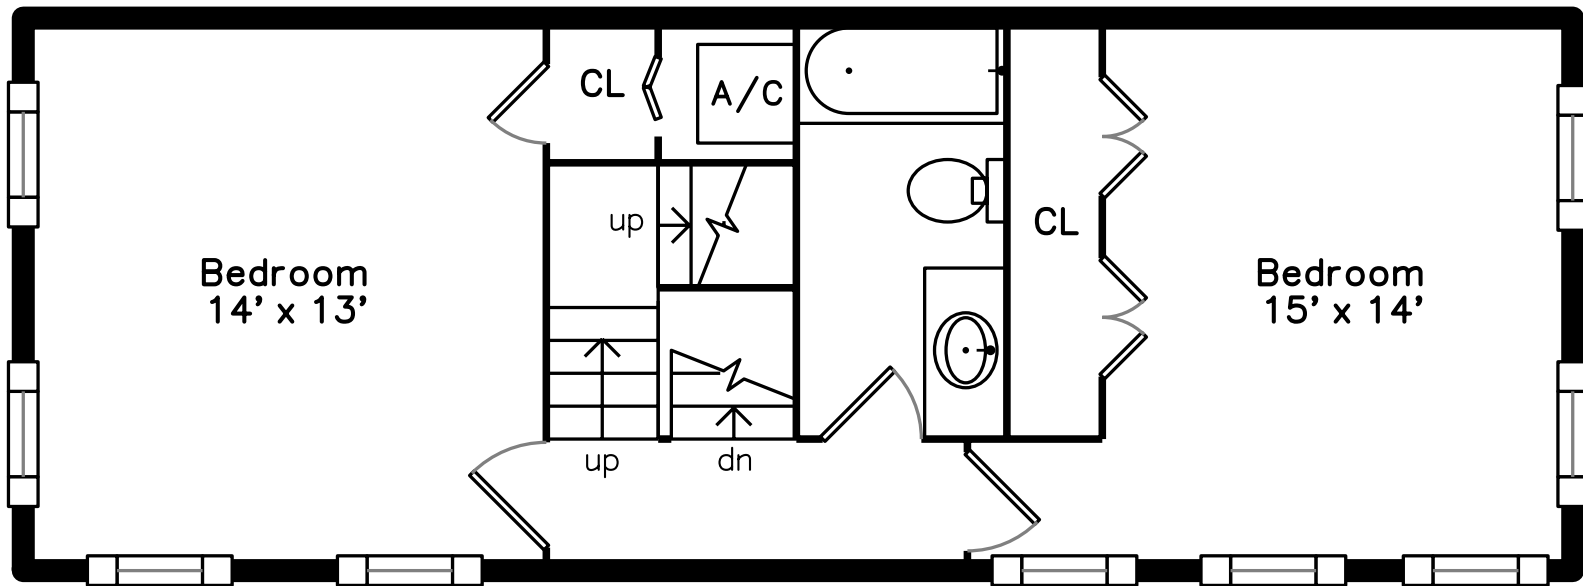

Roof Deck

Top

Upper

Main

Basement

70 Green Street
Boston, MA 02129

PicturePlan by vis-home
Measurements may not be 100% accurate.
Floor plans are provided for convenience only.
Room sizes are not used to calculate area.

Roof Deck

Top

Upper

Main

Basement

Outside

Outside

Outside

Deck

Deck

Master Bedroom

Master Bathroom

Master Bathroom

Bedroom

Bedroom

Bathroom

Hall

Deck

Deck

Recreation Room

Recreation Room