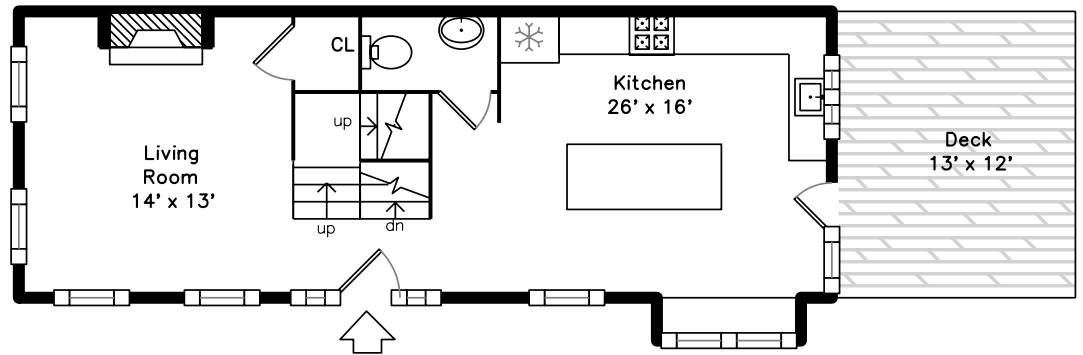

Roof Deck

Top

Upper

Main

Basement

70 Green Street
Boston, MA 02129

PicturePlan by vis-home
Measurements may not be 100% accurate.
Floor plans are provided for convenience only.
Room sizes are not used to calculate area.

Roof Deck

Top

Upper

Main

Basement

Outside

Outside

Outside

Deck

Deck

Master Bedroom

Master Bathroom

Master Bathroom

Bedroom

Bedroom

Bathroom