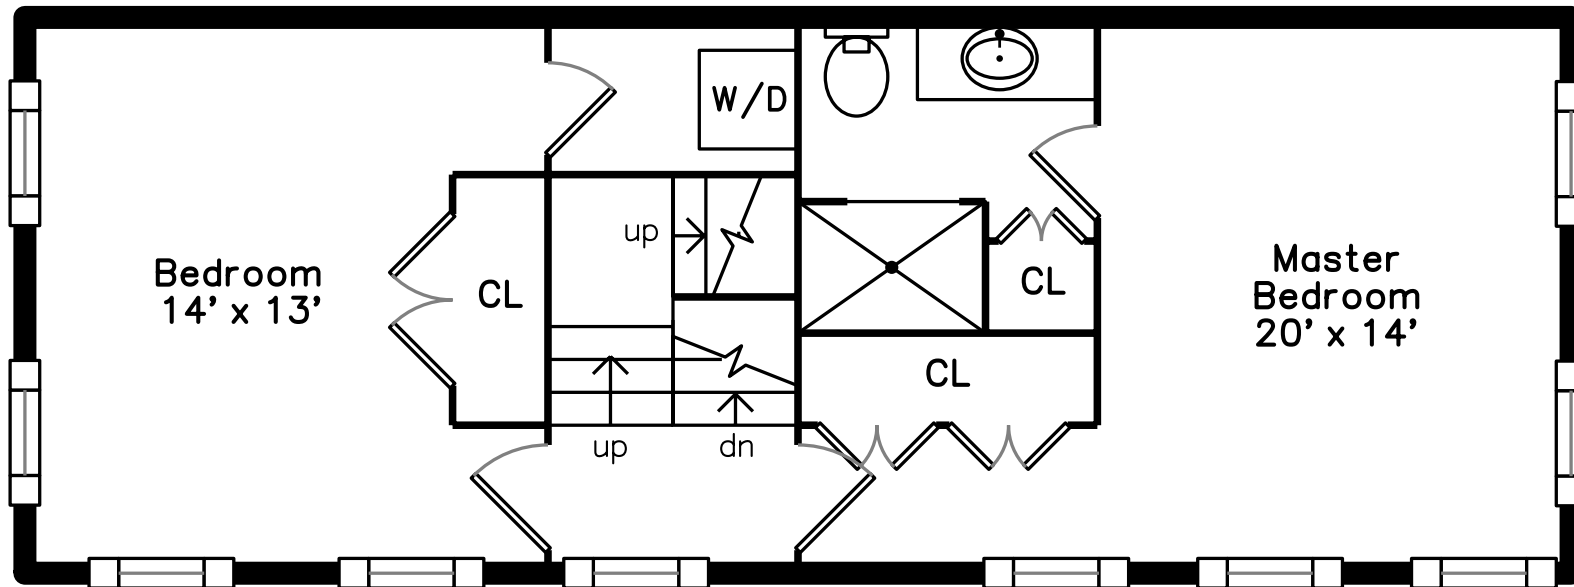

Roof Deck

Top

Upper

Main

Basement

70 Green Street
Boston, MA 02129

PicturePlan by vis-home
Measurements may not be 100% accurate.
Floor plans are provided for convenience only.
Room sizes are not used to calculate area.

Roof Deck

Top

Upper

Main

Basement

Outside

Outside

Outside

Deck

Deck

Master Bedroom

Master Bathroom

Master Bathroom

Bedroom

Bedroom

Bathroom

Hall

Deck

Deck

Recreation Room

Recreation Room