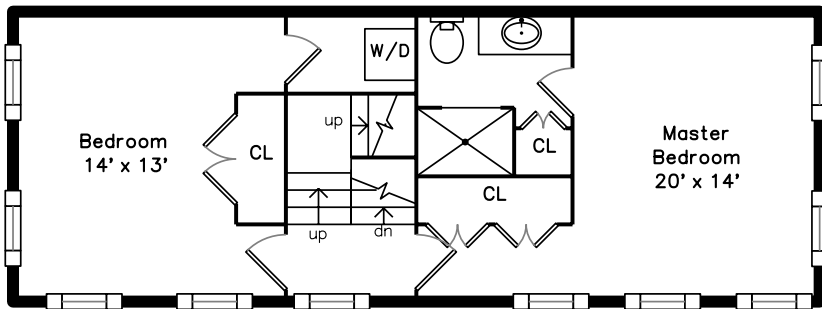

Roof Deck

Top

Upper

Main

Basement

70 Green Street
Boston, MA 02129

PicturePlan by vis-home
Measurements may not be 100% accurate.
Floor plans are provided for convenience only.
Room sizes are not used to calculate area.

Roof Deck

Top

Upper

Main

Basement

Outside

Outside

Outside

Deck

Deck

Master Bedroom

Master Bathroom

Master Bathroom

Bedroom

Bedroom

Bathroom