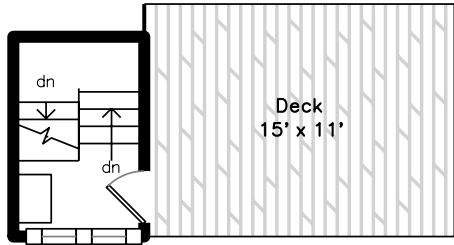

Roof Deck

Top

Upper

Main

Basement

70 Green Street
Boston, MA 02129

PicturePlan by vis-home
Measurements may not be 100% accurate.
Floor plans are provided for convenience only.
Room sizes are not used to calculate area.

Roof Deck

Top

Upper

Main

Basement

Outside

Outside

Outside