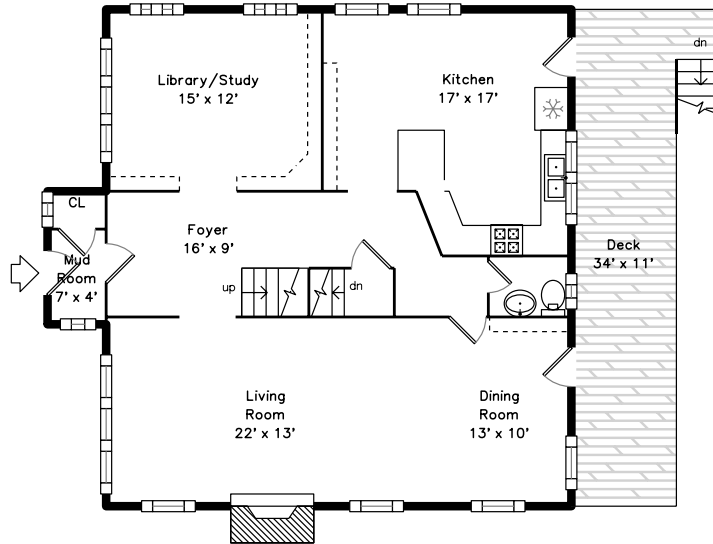

Top

Upper

Main

Lower

**144 Longwood Avenue
Brookline, MA 02446**

PicturePlan by  vis-home

Measurements may not be 100% accurate.
Floor plans are provided for convenience only.
Room sizes are not used to calculate area.

Top

Upper

Main

Lower

Outside

Outside

Outside

Back

Back

Foyer

Living Room

Living Room

Dining Room

Dining Room

Kitchen

Kitchen

Bedroom

Bathroom

Master Bedroom

Recreation Room

Bedroom

Bedroom

Bathroom