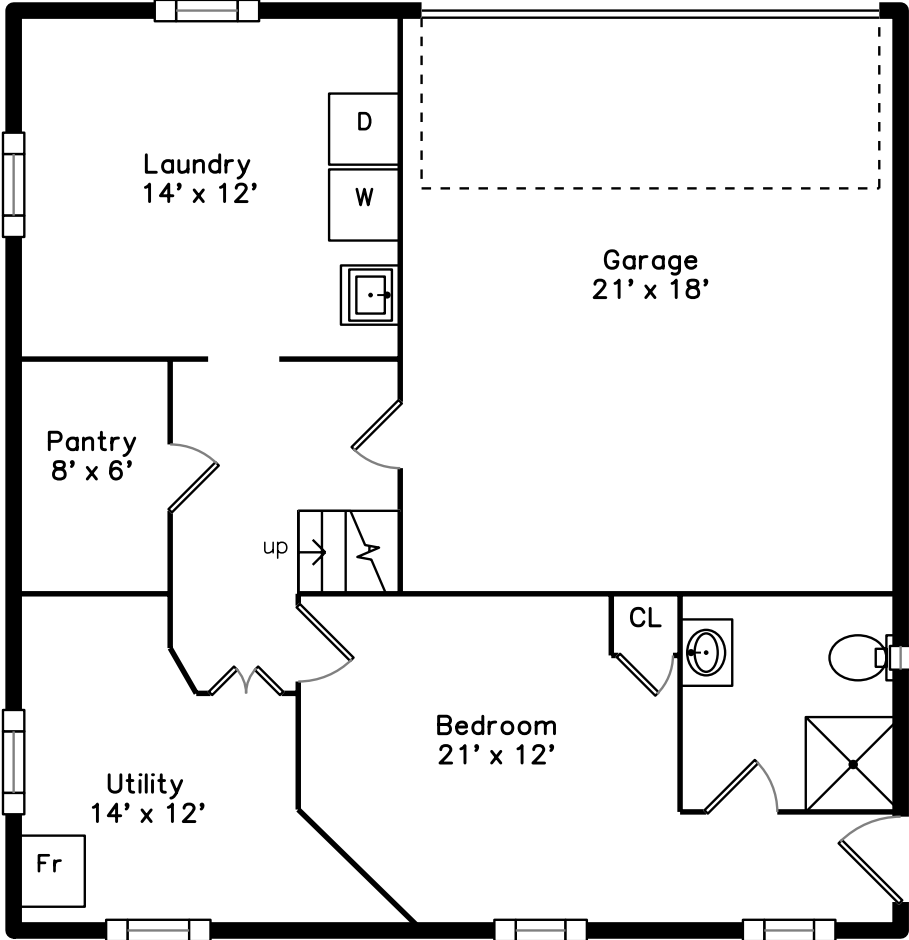

Top

Upper

Main

Lower

**144 Longwood Avenue
Brookline, MA 02446**

PicturePlan by  vis-home

Measurements may not be 100% accurate.
Floor plans are provided for convenience only.
Room sizes are not used to calculate area.

Top

Upper

Main

Lower

Outside

Outside

Outside

Back

Back

Foyer

Living Room

Living Room

Dining Room

Dining Room

Kitchen

Kitchen

Kitchen

Office

Office

Powder

Deck

Master Bedroom

Master Bedroom

Master Bathroom