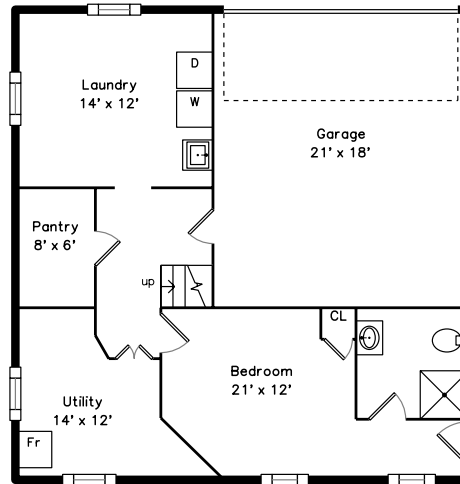

Top

Upper

Main

Lower

**144 Longwood Avenue
Brookline, MA 02446**

PicturePlan by  vis-home

Measurements may not be 100% accurate.
Floor plans are provided for convenience only.
Room sizes are not used to calculate area.

Top

Upper

Main

Lower

Outside

Outside

Outside

Back

Back

Foyer

Living Room

Living Room

Dining Room

Dining Room

Kitchen

Kitchen

Bedroom

Bathroom

Master Bedroom

Recreation Room

Bedroom

Bedroom

Bathroom