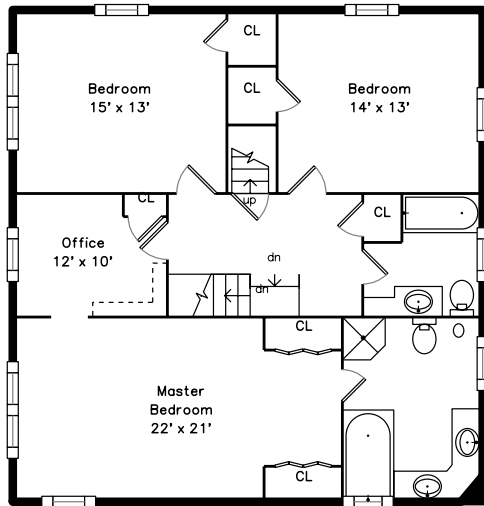

Top

Upper

Main

Lower

**144 Longwood Avenue
Brookline, MA 02446**

PicturePlan by  vis-home

Measurements may not be 100% accurate.
Floor plans are provided for convenience only.
Room sizes are not used to calculate area.

Top

Upper

Main

Lower

Outside

Outside

Outside

Back

Back

Foyer

Living Room

Living Room

Dining Room

Dining Room

Kitchen

Kitchen

Bedroom

Bathroom

Master Bedroom

Recreation Room

Bedroom

Bedroom

Bathroom