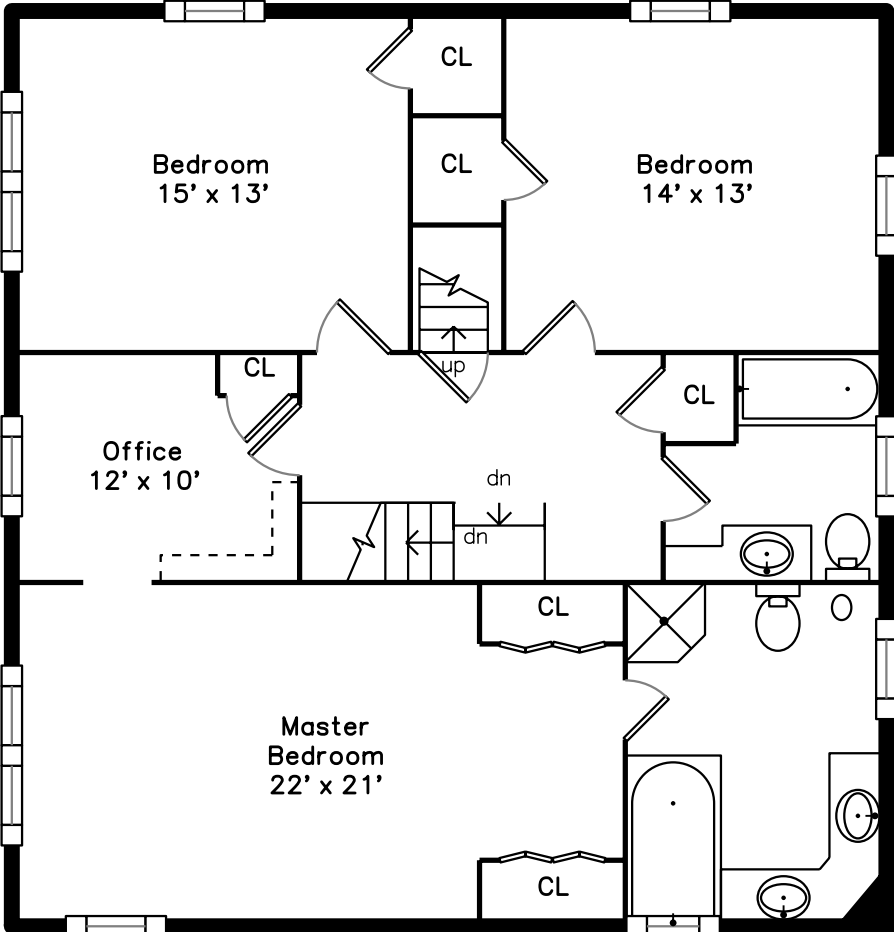

Top

Upper

Main

Lower

**144 Longwood Avenue
Brookline, MA 02446**

PicturePlan by  vis-home

Measurements may not be 100% accurate.
Floor plans are provided for convenience only.
Room sizes are not used to calculate area.

Top

Upper

Main

Lower

Outside

Outside

Outside

Back

Back

Foyer

Living Room

Living Room

Dining Room

Dining Room

Kitchen

Kitchen

Bedroom

Bathroom

Master Bedroom

Recreation Room

Bedroom

Bedroom

Bathroom