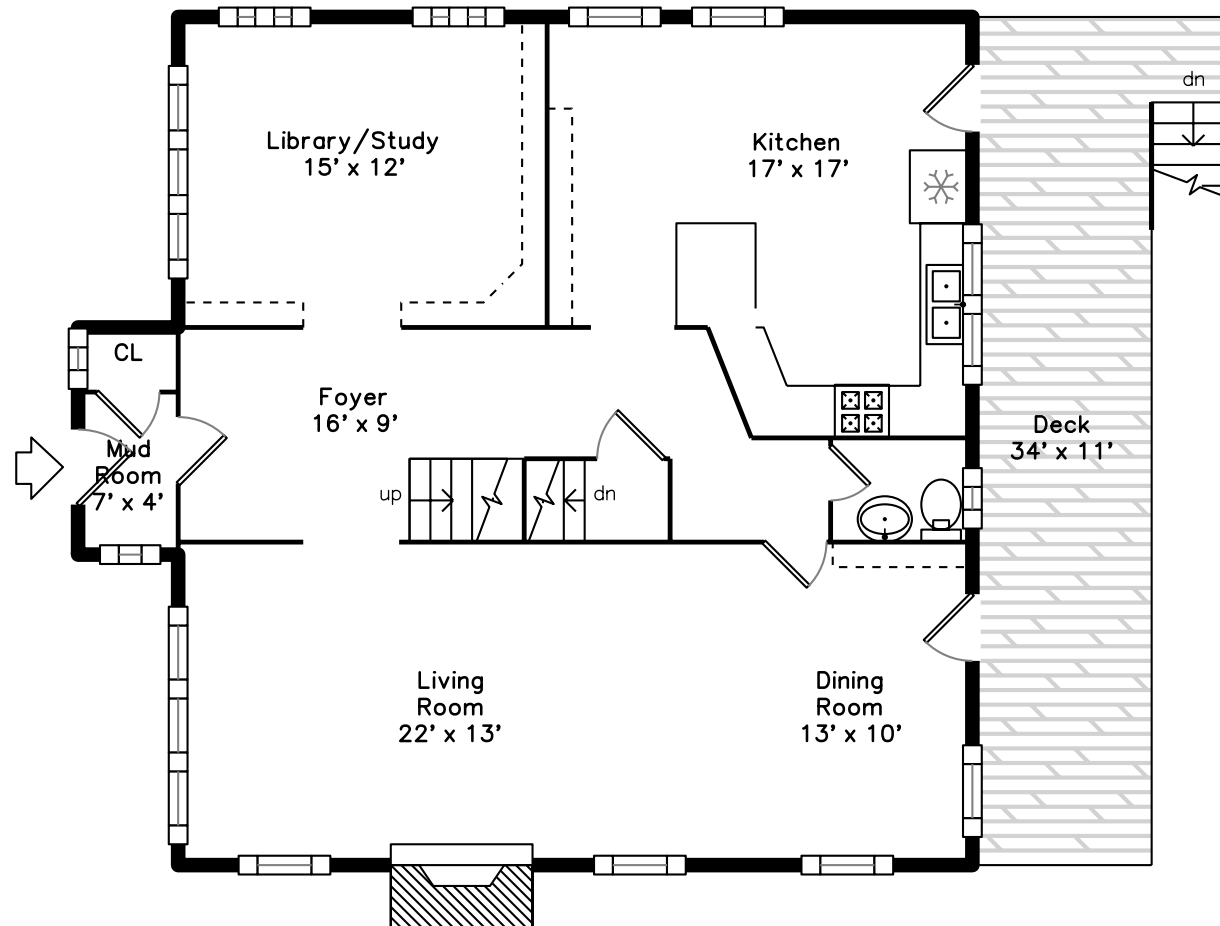

Top

Upper

Main

Lower

**144 Longwood Avenue
Brookline, MA 02446**

PicturePlan by  vis-home

Measurements may not be 100% accurate.
Floor plans are provided for convenience only.
Room sizes are not used to calculate area.

Top

Upper

Main

Lower

Outside

Outside

Outside

Back

Back

Foyer

Living Room

Living Room

Dining Room

Dining Room

Kitchen

Kitchen

Bedroom

Bathroom

Master Bedroom

Recreation Room

Bedroom

Bedroom

Bathroom