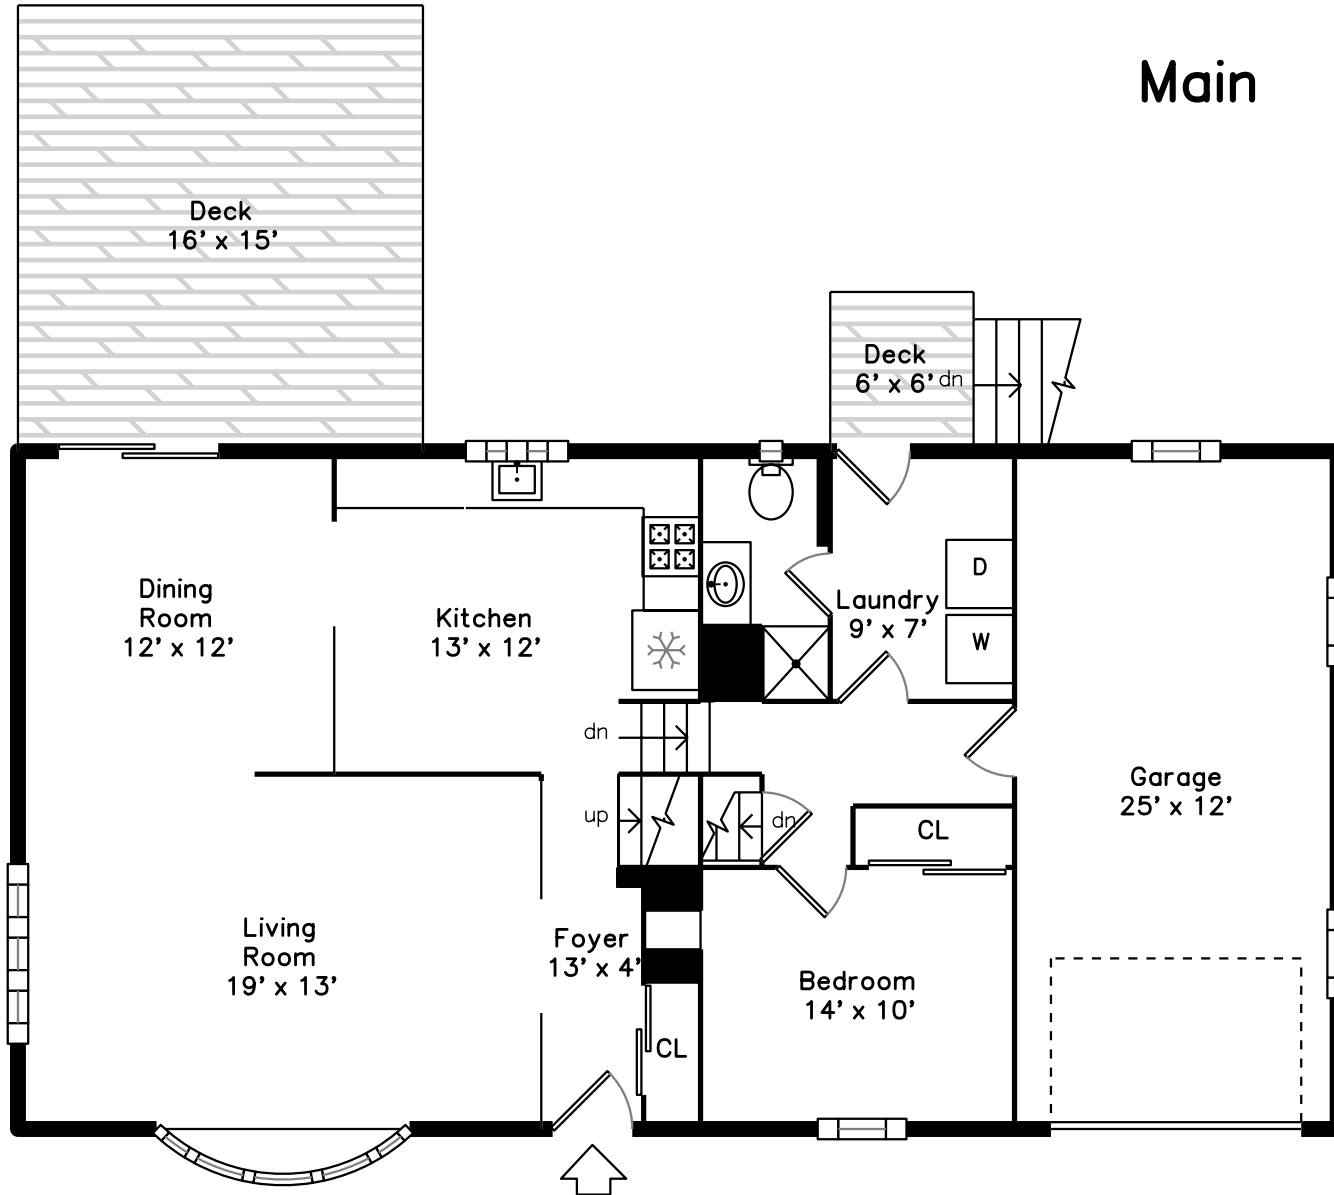

Upper

Basement

Main

13 Lantern Lane
Wakefield, MA 01880

PicturePlan by  vis-home
Measurements may not be 100% accurate.
Floor plans are provided for convenience only.
Room sizes are not used to calculate area.

Upper

Main

Basement

Outside

Outside

Outside

Backyard

Backyard

Backyard

Backyard

Backyard

Foyer

Living Room

Living Room

Dining Room

Dining Room

Kitchen

Kitchen

Kitchen

Kitchen

Bedroom

Bedroom

Bathroom

Bathroom