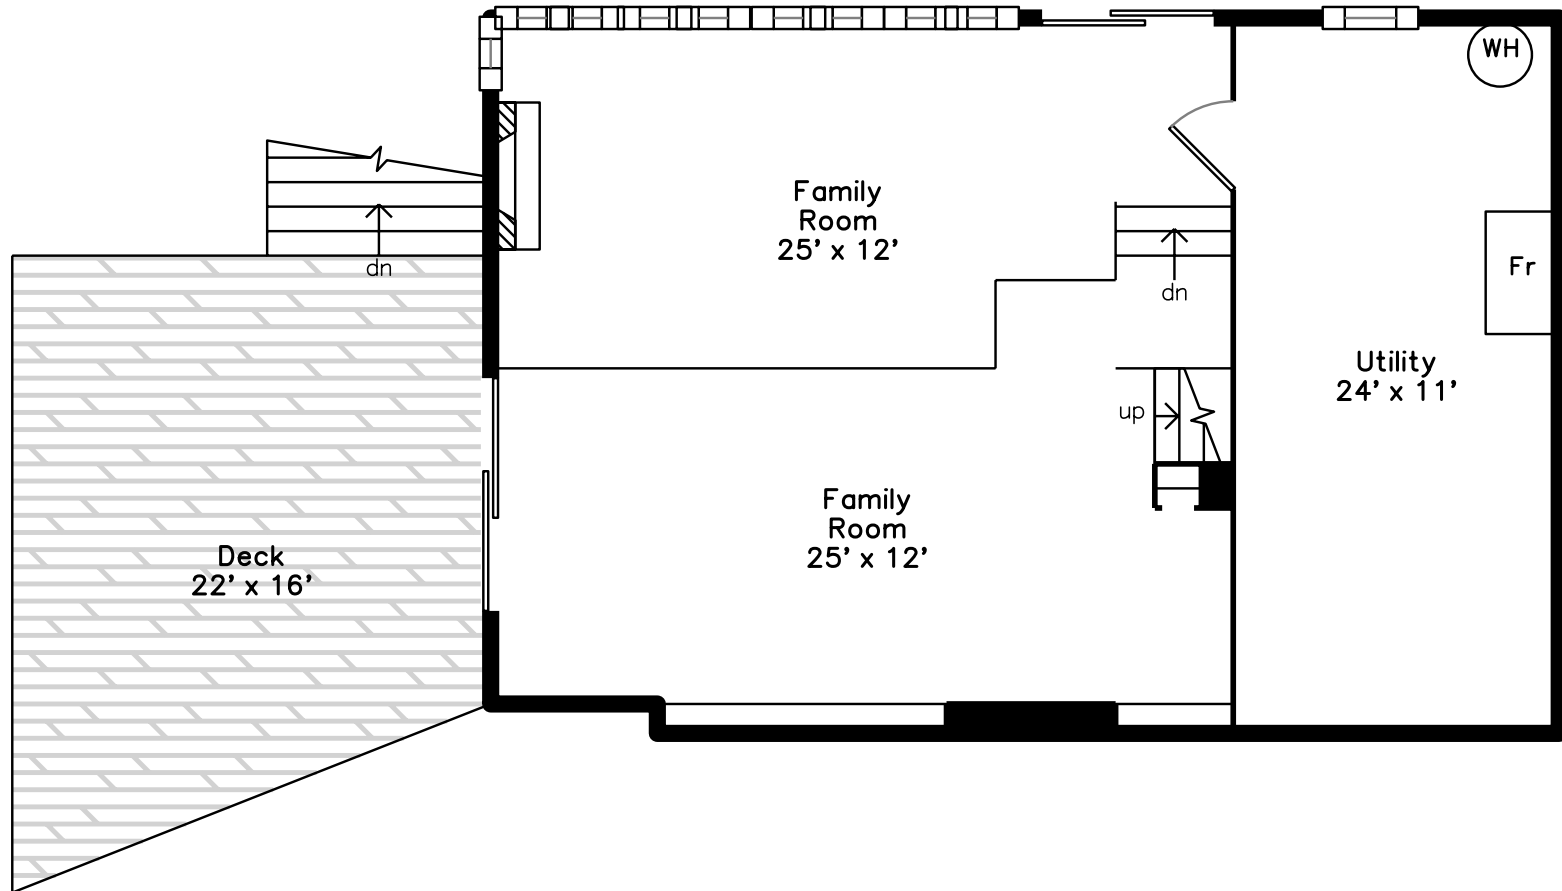

Upper

Basement

Main

13 Lantern Lane
Wakefield, MA 01880

PicturePlan by  vis-home
Measurements may not be 100% accurate.
Floor plans are provided for convenience only.
Room sizes are not used to calculate area.

Upper

Main

Basement

Outside

Outside

Outside

Backyard

Backyard

Backyard

Backyard

Backyard

Foyer

Living Room

Living Room

Dining Room

Dining Room

Family Room

Family Room

Family Room

Family Room

Family Room

Family Room

Utility

Deck