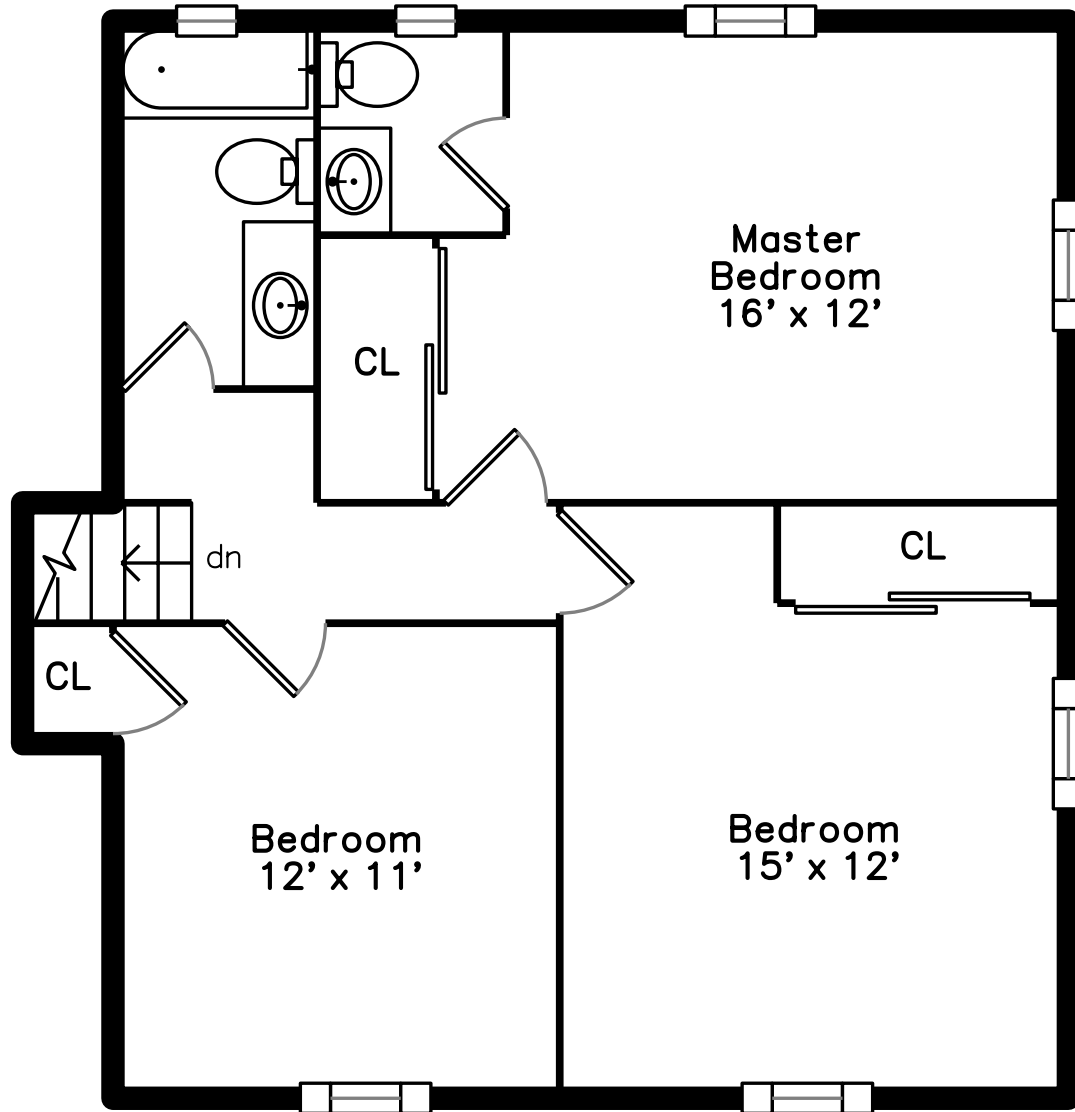

Upper

Basement

Main

13 Lantern Lane
Wakefield, MA 01880

PicturePlan by  vis-home
Measurements may not be 100% accurate.
Floor plans are provided for convenience only.
Room sizes are not used to calculate area.

Upper

Main

Basement

Outside

Outside

Outside

Backyard

Backyard

Backyard

Backyard

Backyard

Foyer

Living Room

Living Room

Dining Room

Dining Room

Kitchen

Kitchen

Kitchen

Kitchen

Bedroom

Bedroom

Bathroom

Bathroom