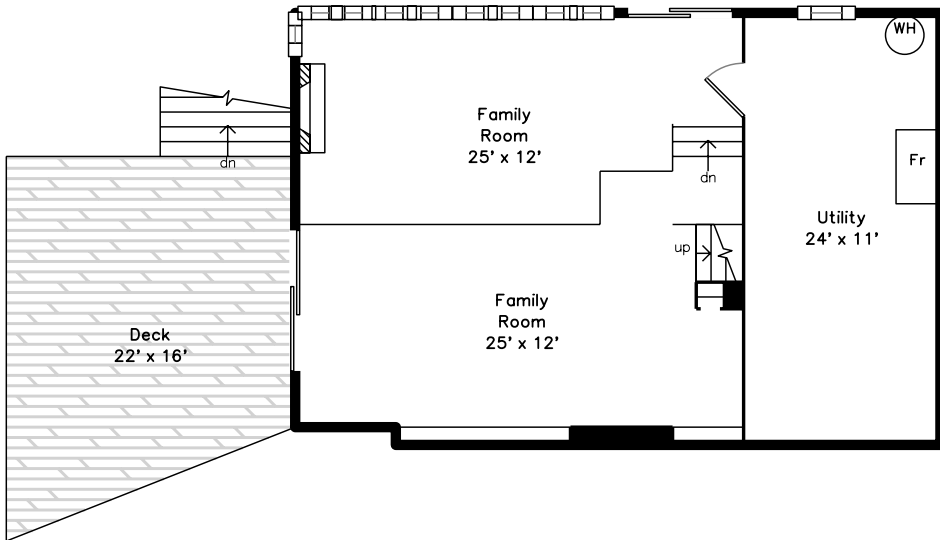

Upper

Basement

Main

13 Lantern Lane
Wakefield, MA 01880

PicturePlan by  vis-home
Measurements may not be 100% accurate.
Floor plans are provided for convenience only.
Room sizes are not used to calculate area.

Upper

Main

Basement

Outside

Outside

Outside

Backyard

Backyard

Backyard

Backyard

Backyard

Foyer

Living Room

Living Room

Dining Room

Dining Room