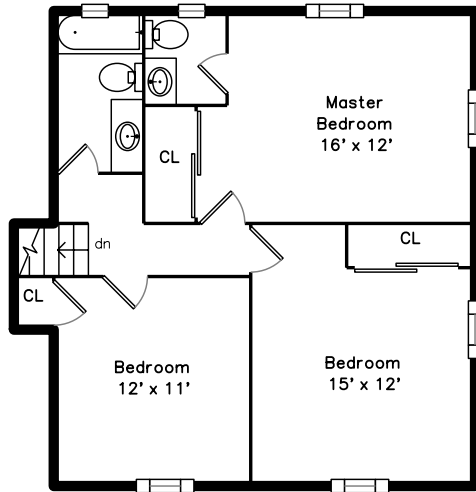

Upper

Basement

Main

13 Lantern Lane
Wakefield, MA 01880

PicturePlan by  vis-home
Measurements may not be 100% accurate.
Floor plans are provided for convenience only.
Room sizes are not used to calculate area.

Upper

Main

Basement

Outside

Outside

Outside

Backyard

Backyard

Backyard

Backyard

Backyard

Foyer

Living Room

Living Room

Dining Room

Dining Room

Family Room

Family Room

Family Room

Family Room

Family Room

Family Room

Utility

Deck