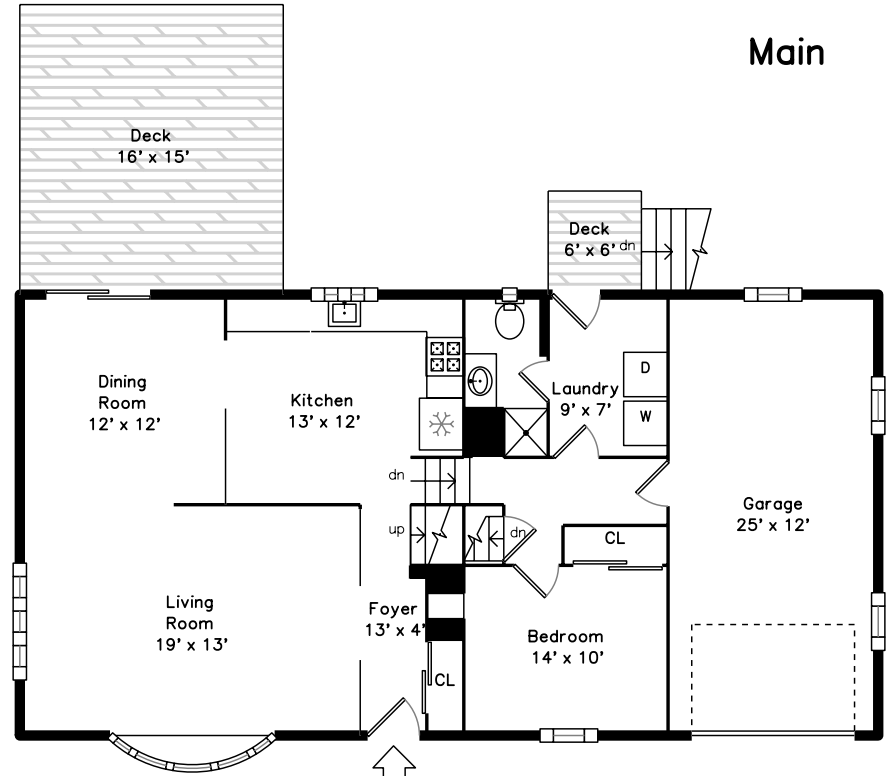

Upper

Basement

Main

13 Lantern Lane
Wakefield, MA 01880

PicturePlan by  vis-home
Measurements may not be 100% accurate.
Floor plans are provided for convenience only.
Room sizes are not used to calculate area.

Upper

Main

Basement

Outside

Outside

Outside

Backyard

Backyard

Backyard

Backyard

Backyard

Foyer

Living Room

Living Room

Dining Room

Dining Room

Family Room

Family Room

Family Room

Family Room

Family Room

Family Room

Utility

Deck