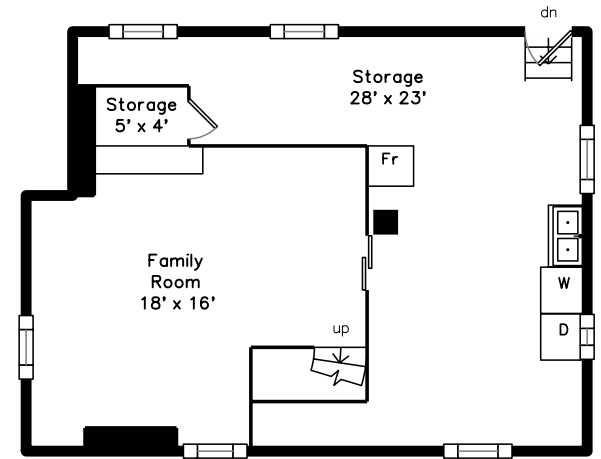

### Upper

### Main

### Lower

26 Greenwood Street  
Wakefield, MA 01880

PicturePlan by  vis-home

Measurements may not be 100% accurate.  
Floor plans are provided for convenience only.  
Room sizes are not used to calculate area.