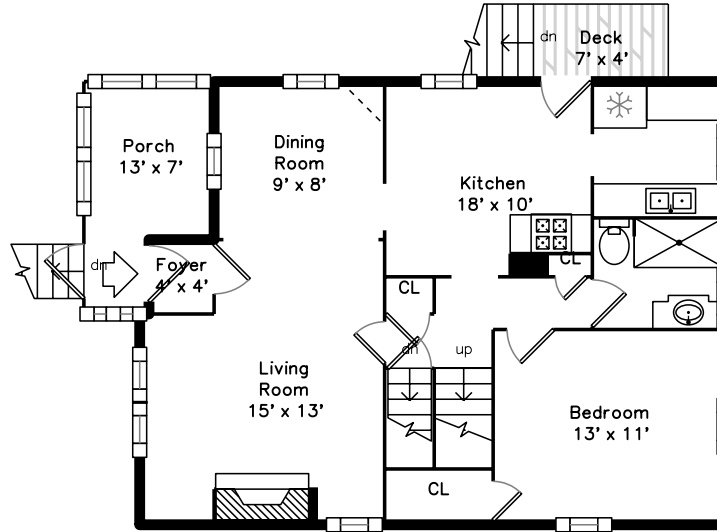

### Upper

### Lower

26 Greenwood Street  
Wakefield, MA 01880

PicturePlan by  vis-home

Measurements may not be 100% accurate.  
Floor plans are provided for convenience only.  
Room sizes are not used to calculate area.

Living Room

Living Room

Living Room

Dining Room

Dining Room

Dining Room

Kitchen

Kitchen

Bedroom

Bonus Room

Family Room

Laundry