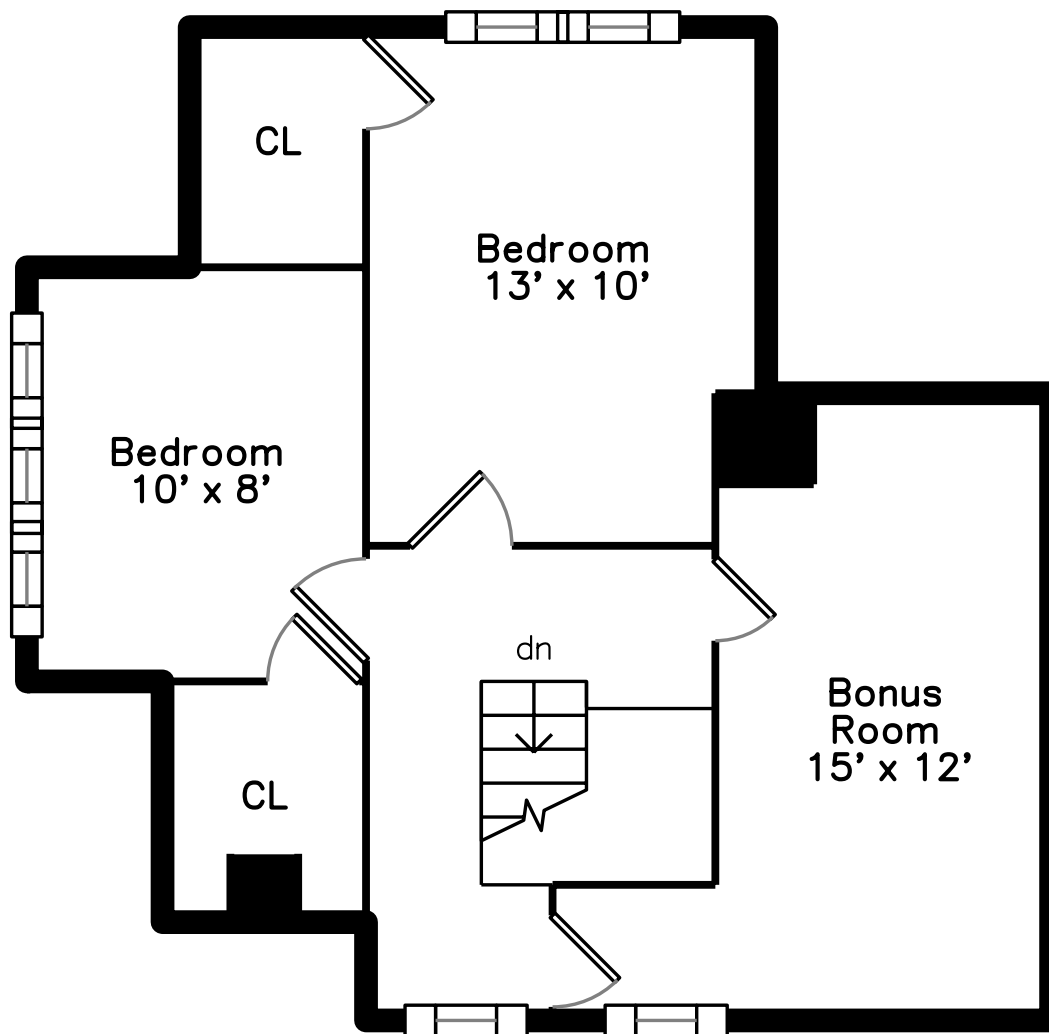

### Lower

26 Greenwood Street  
Wakefield, MA 01880

PicturePlan by  vis-home

Measurements may not be 100% accurate.  
Floor plans are provided for convenience only.  
Room sizes are not used to calculate area.

# Upper

Living Room

Living Room

Living Room

Dining Room

Dining Room

Dining Room

Kitchen

Kitchen

Bedroom

Bonus Room

Family Room

Laundry