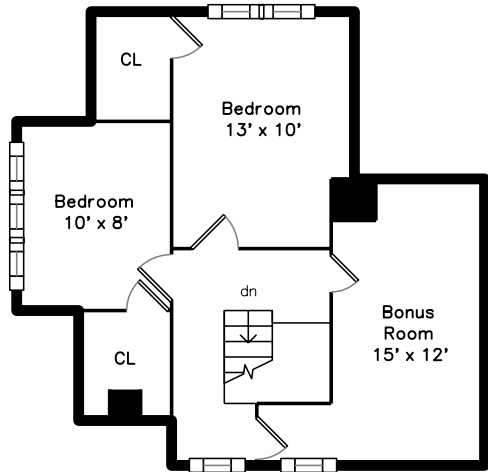

### Upper

### Lower

26 Greenwood Street  
Wakefield, MA 01880

PicturePlan by  vis-home

Measurements may not be 100% accurate.  
Floor plans are provided for convenience only.  
Room sizes are not used to calculate area.

Living Room

Living Room

Living Room

Dining Room

Dining Room

Dining Room

Kitchen

Kitchen

Bedroom

Bonus Room

Family Room

Laundry