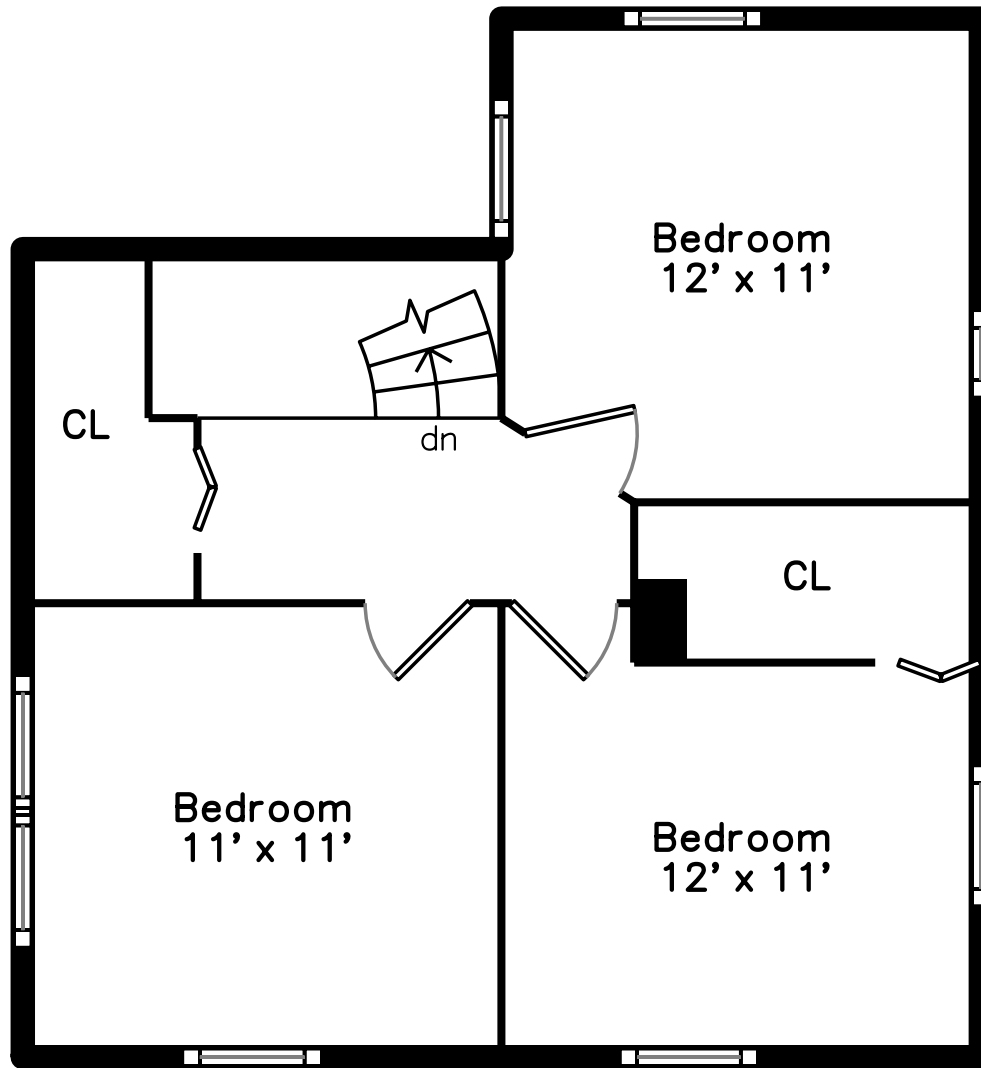

Upper

860 Harris Avenue
Woonsocket, MA 02895

PicturePlan by  vis-home

Measurements may not be 100% accurate.
Floor plans are provided for convenience only.
Room sizes are not used to calculate area.

Main

Upper

Outside

Outside

Outside

Porch

Living Room

Living Room

Kitchen

Kitchen

Kitchen

Kitchen

Den

Den

Bathroom

Deck

Deck

Bedroom

Bedroom

Bedroom

Bedroom

Bedroom

Bedroom