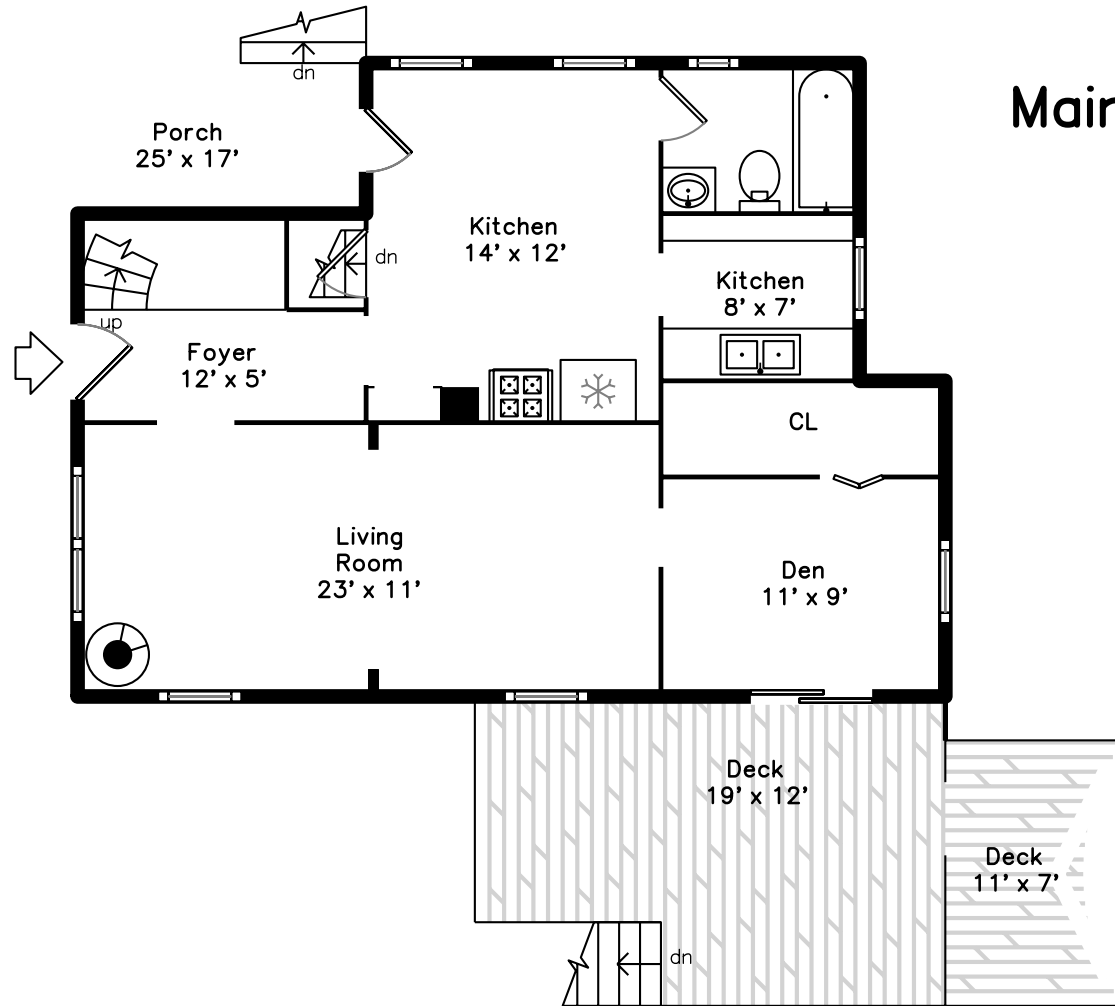

Upper

860 Harris Avenue
Woonsocket, MA 02895

PicturePlan by  vis-home

Measurements may not be 100% accurate.
Floor plans are provided for convenience only.
Room sizes are not used to calculate area.

Main

Upper

Outside

Outside

Outside

Porch

Living Room

Living Room

Kitchen

Kitchen

Kitchen

Kitchen

Den

Den

Bathroom

Deck

Deck

Bedroom

Bedroom

Bedroom

Bedroom

Bedroom

Bedroom