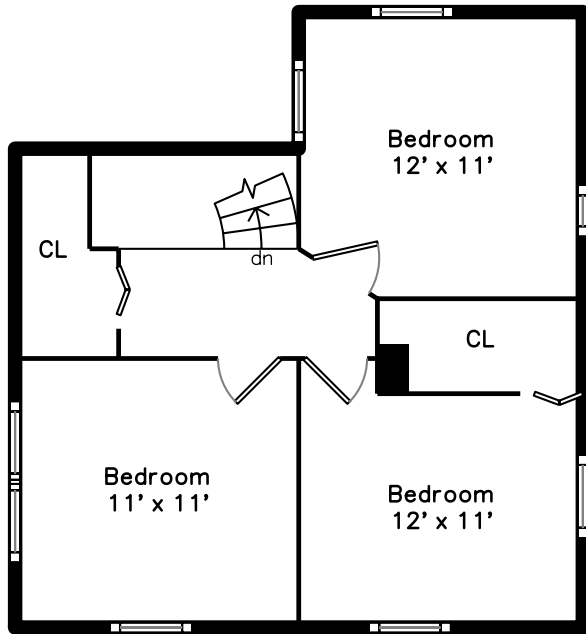

Upper

860 Harris Avenue
Woonsocket, MA 02895

PicturePlan by  vis-home

Measurements may not be 100% accurate.
Floor plans are provided for convenience only.
Room sizes are not used to calculate area.

Main

Upper

Outside

Outside

Outside

Porch

Living Room

Living Room

Kitchen

Kitchen

Kitchen

Kitchen

Den

Den

Bathroom

Deck

Deck

Bedroom

Bedroom

Bedroom

Bedroom

Bedroom

Bedroom