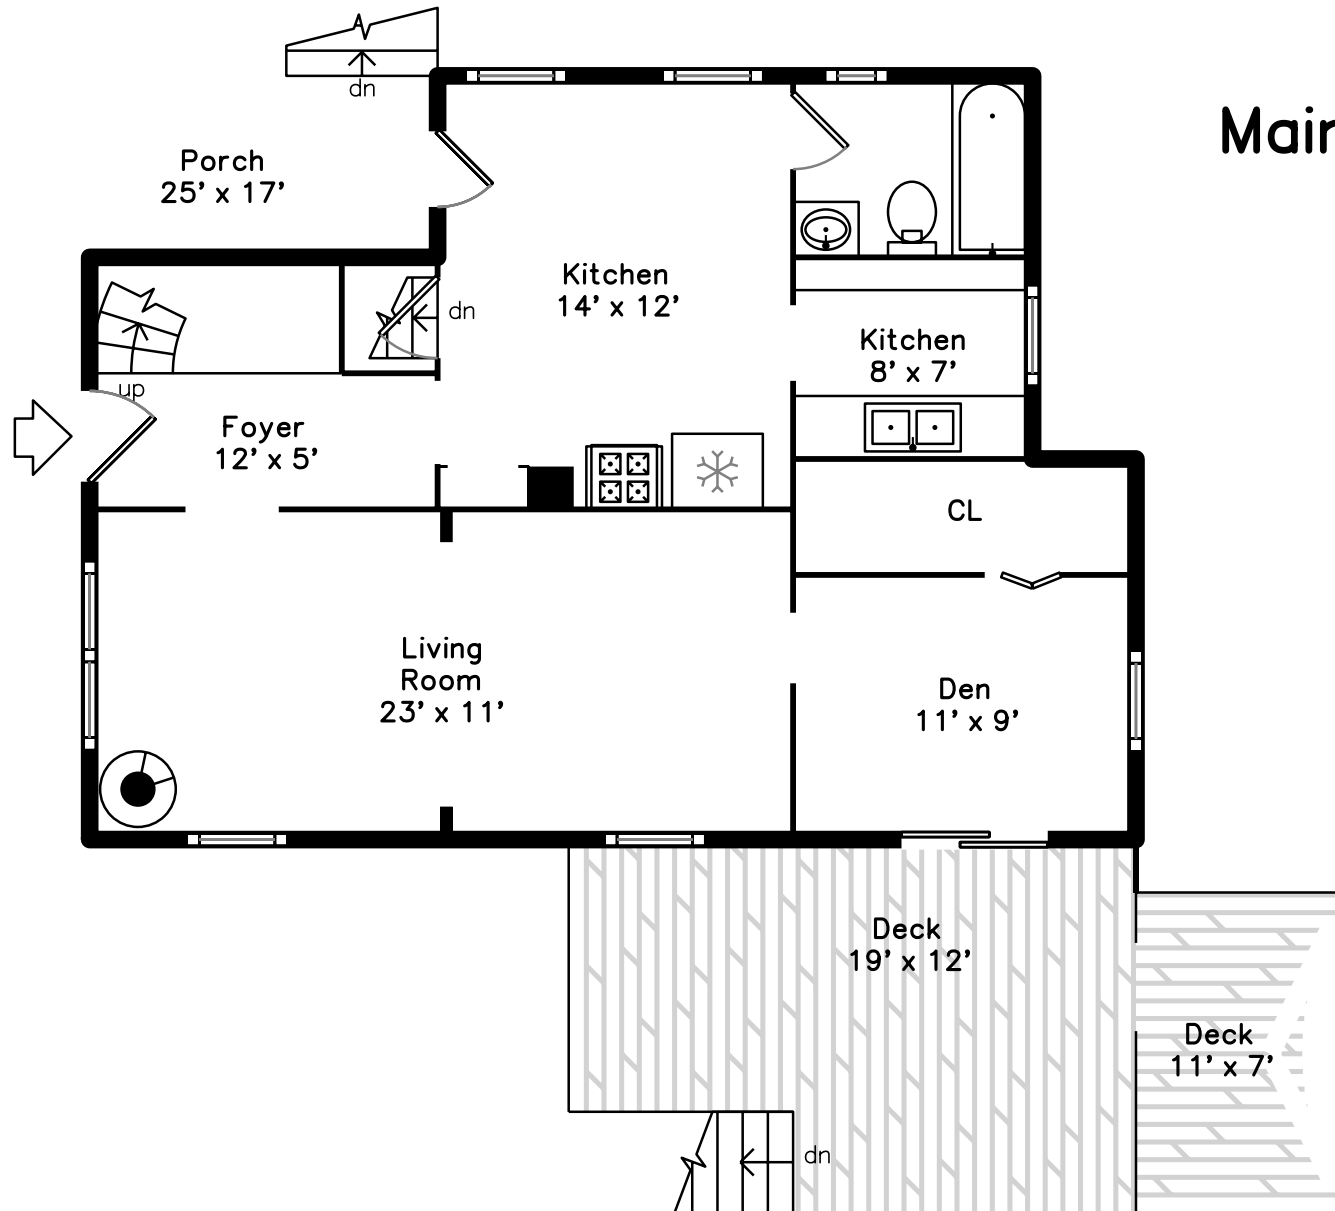

Upper

860 Harris Avenue
Woonsocket, MA 02895

PicturePlan by  vis-home

Measurements may not be 100% accurate.
Floor plans are provided for convenience only.
Room sizes are not used to calculate area.

Main

Upper

Outside

Outside

Outside

Porch

Living Room

Living Room

Kitchen

Kitchen

Kitchen

Kitchen

Den

Den

Bathroom

Deck

Deck

Bedroom

Bedroom

Bedroom

Bedroom

Bedroom

Bedroom