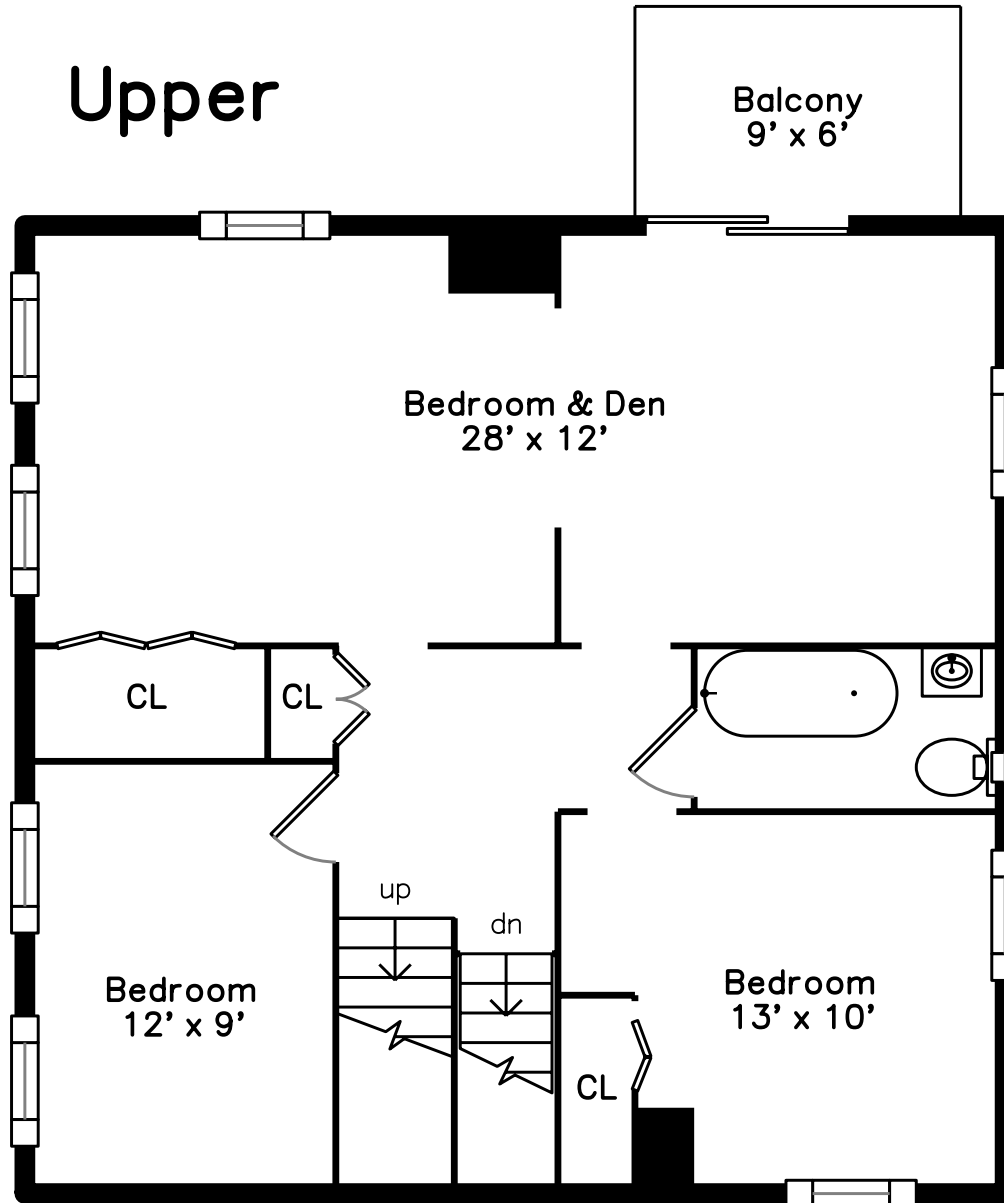

**2 Munster Terrace
Waltham, MA 02451**

PicturePlan by  vis-home

Measurements may not be 100% accurate.
Floor plans are provided for convenience only.
Room sizes are not used to calculate area.

Top

Upper

Main

Outside

Outside

Outside

Porch

Porch

Foyer

Hall

Living Room

Living Room

Dining Room

Dining Room

Kitchen

Kitchen

Kitchen

Bathroom

Deck

Bathroom

Bedroom

Bedroom

Bedroom

Bedroom

Bedroom

Bedroom

Bedroom