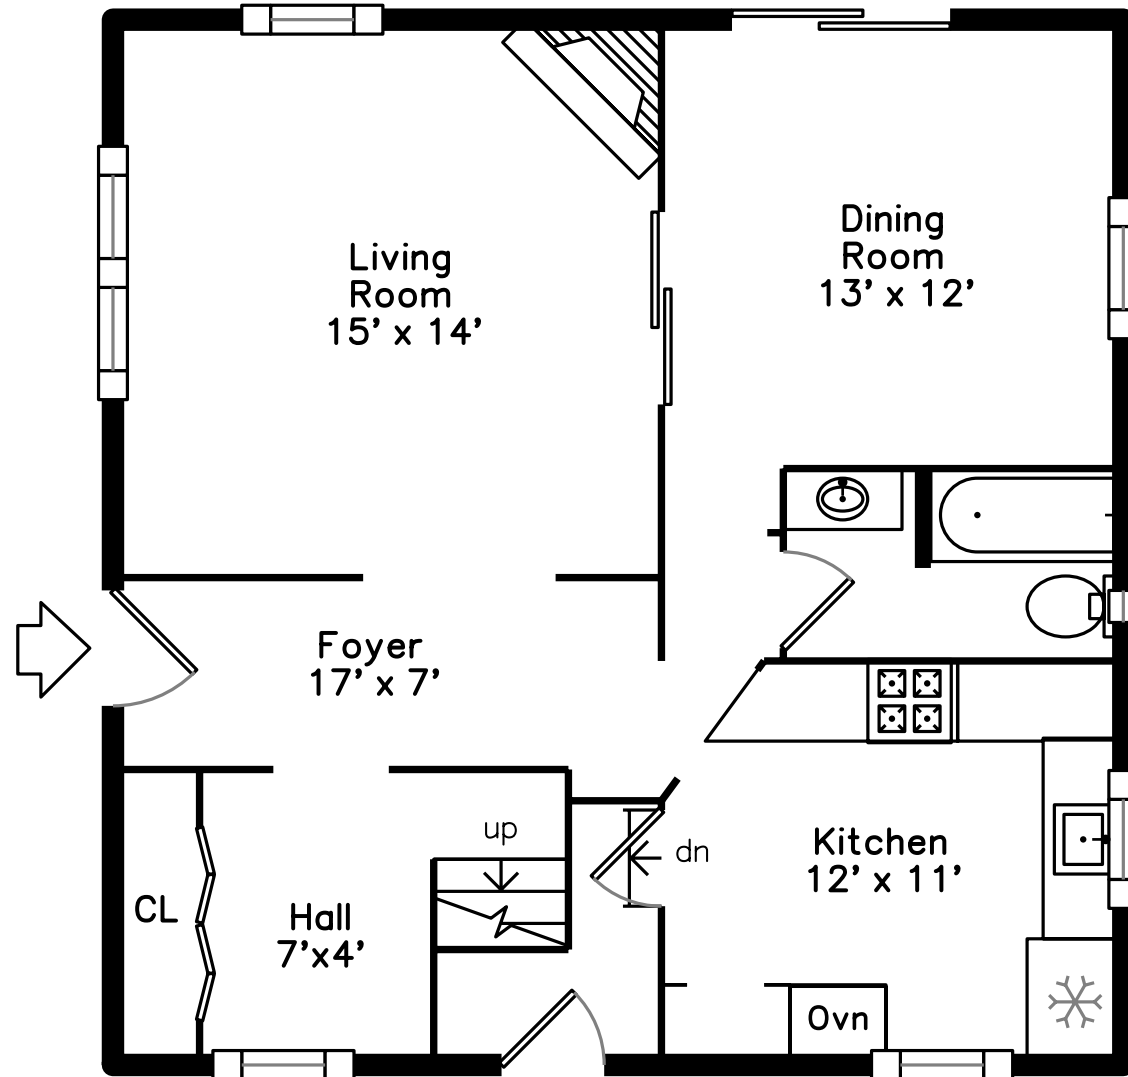

**2 Munster Terrace
Waltham, MA 02451**

PicturePlan by  vis-home

Measurements may not be 100% accurate.
Floor plans are provided for convenience only.
Room sizes are not used to calculate area.

Top

Upper

Main

Outside

Outside

Outside

Porch

Porch

Foyer

Hall

Living Room

Living Room

Dining Room

Dining Room

Kitchen

Kitchen

Kitchen

Bathroom

Deck

Bedroom

Balcony

Balcony

Bedroom

Bedroom