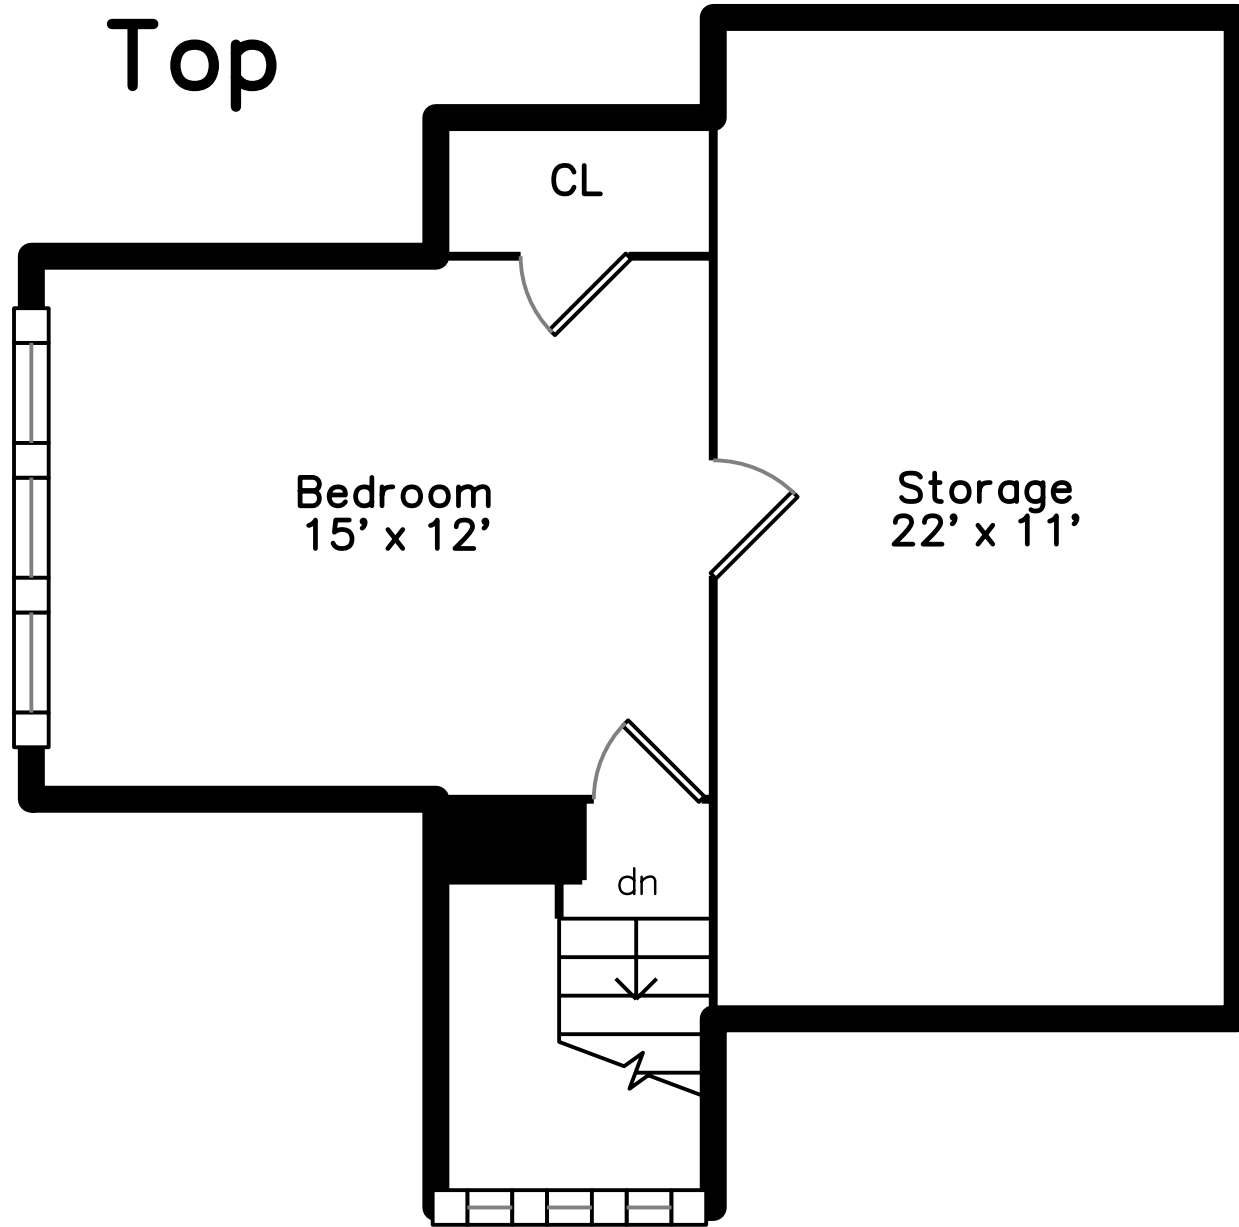

**2 Munster Terrace
Waltham, MA 02451**

PicturePlan by  vis-home

Measurements may not be 100% accurate.
Floor plans are provided for convenience only.
Room sizes are not used to calculate area.

Top

Upper

Main

Outside

Outside

Outside

Porch

Porch

Foyer

Hall

Living Room

Living Room

Dining Room

Dining Room

Kitchen

Kitchen

Kitchen

Bathroom

Deck

Bedroom

Balcony

Balcony

Bedroom

Bedroom