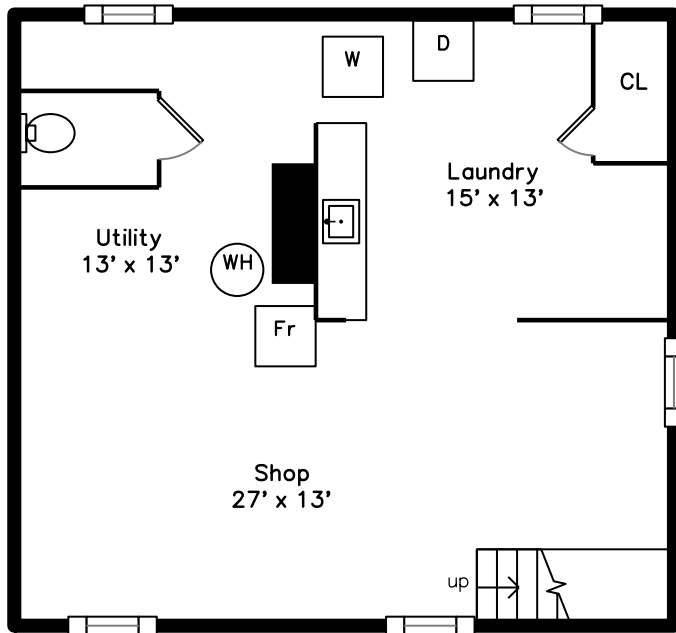

Upper

Basement

Main

86 Tolman Street
Newton, MA 02465

PicturePlan by  vis-home

Measurements may not be 100% accurate.

Floor plans are provided for convenience only.

Room sizes are not used to calculate area.

Upper

Main

Basement

Outside

Outside

Outside

Outside

Porch

Porch

Living Room

Living Room

Dining Room

Dining Room

Sitting

Sitting

Bedroom

Bedroom

Bedroom

Shop

Shop

Laundry

Bathroom