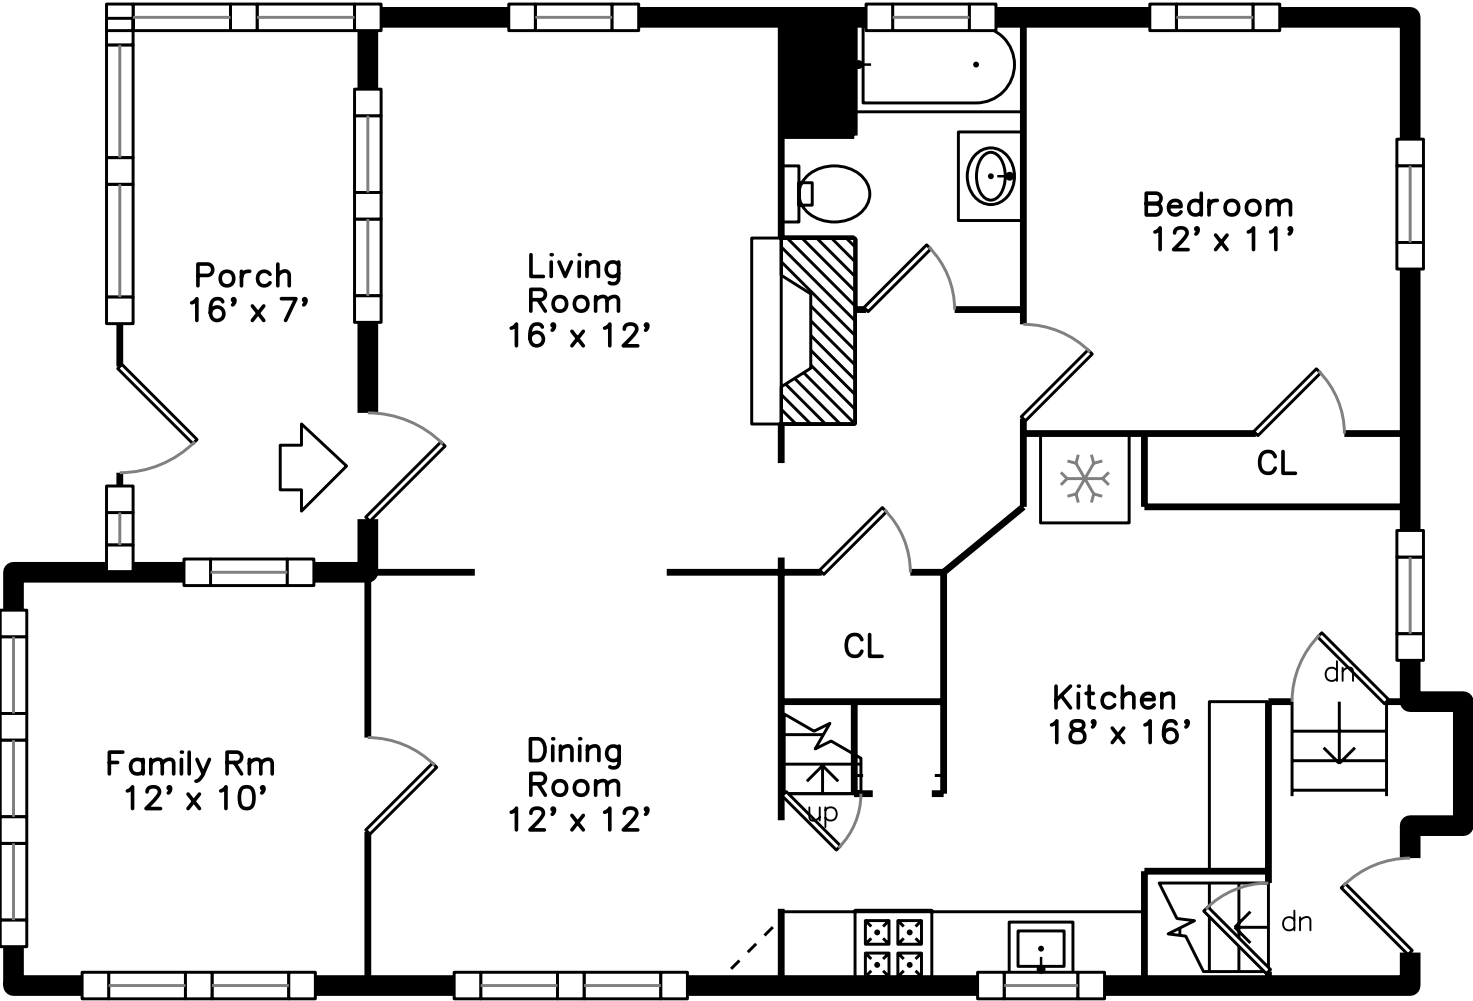

Upper

Basement

Main

86 Tolman Street
Newton, MA 02465

PicturePlan by  vis-home

Measurements may not be 100% accurate.

Floor plans are provided for convenience only.

Room sizes are not used to calculate area.

Upper

Main

Basement

Outside

Outside

Outside

Outside

Porch

Porch

Living Room

Living Room

Dining Room

Dining Room

Sitting

Sitting

Bedroom

Bedroom

Kitchen

Kitchen

Kitchen

Kitchen

Bathroom

Bedroom

Bedroom