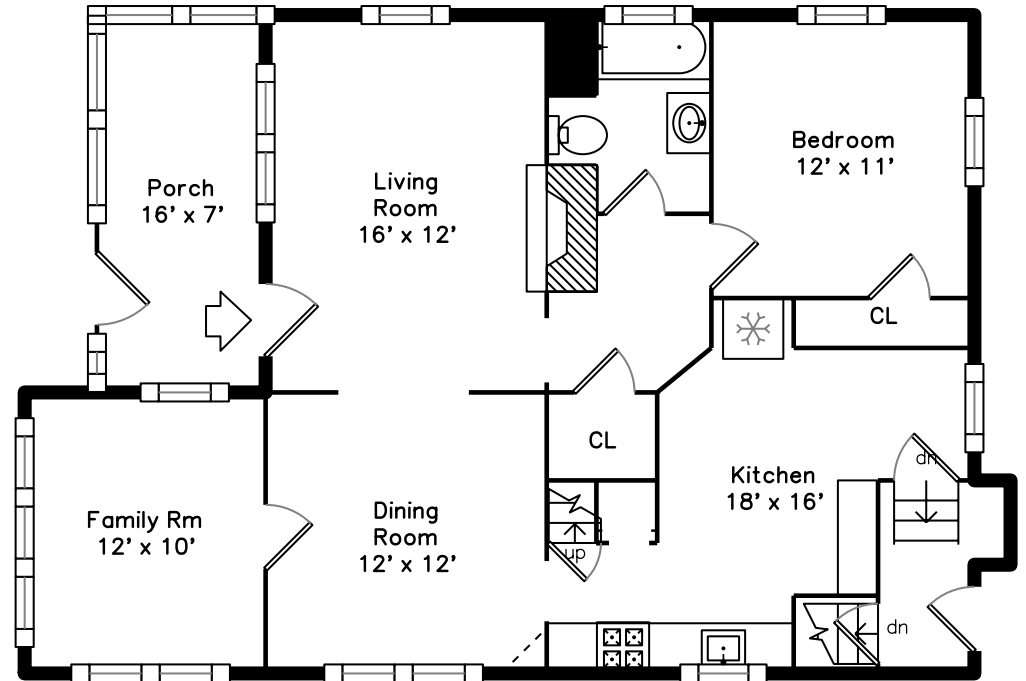

Upper

Basement

Main

86 Tolman Street
Newton, MA 02465

PicturePlan by  vis-home

Measurements may not be 100% accurate.

Floor plans are provided for convenience only.

Room sizes are not used to calculate area.

Upper

Main

Basement

Outside

Outside

Outside

Outside

Porch

Porch

Living Room

Living Room

Dining Room

Dining Room

Sitting

Sitting

Bedroom

Bedroom

Kitchen

Kitchen

Kitchen

Kitchen

Bathroom

Bedroom

Bedroom