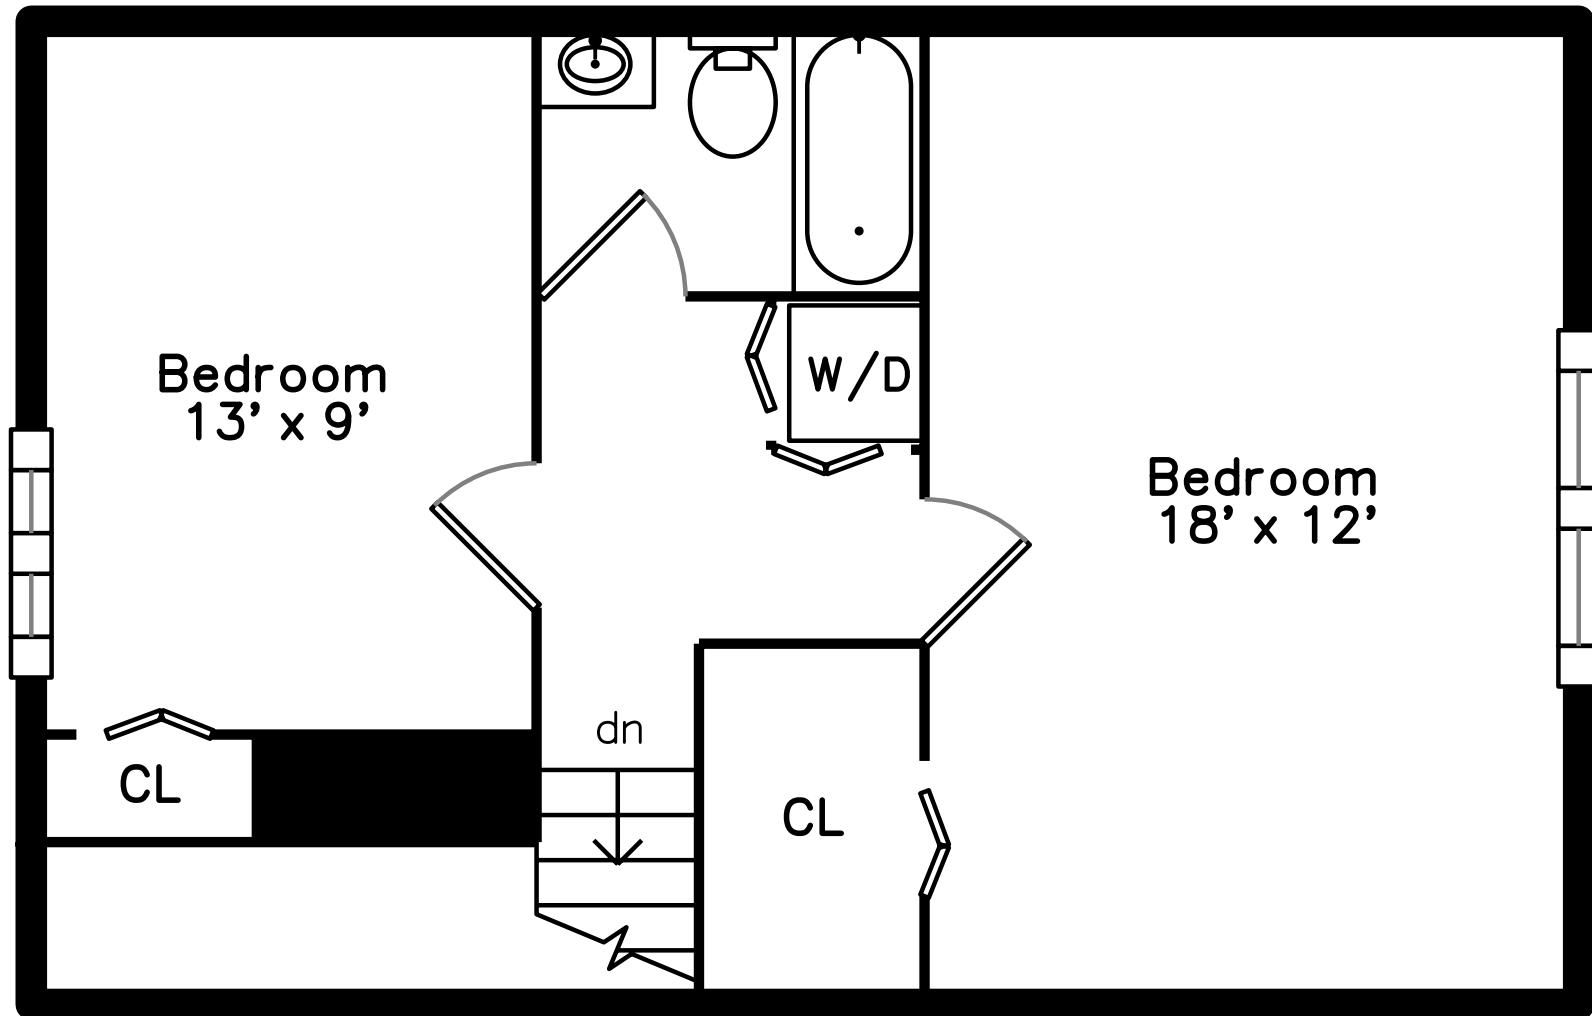

## Main

1 Janet Road #6  
Easton, MA 02375

PicturePlan by  vis-home

Measurements may not be 100% accurate.  
Floor plans are provided for convenience only.  
Room sizes are not used to calculate area.

# Upper

# Main

Outside

Outside

Outside

Back

Back

Back

Living Room

Living Room

Living Room

Living Room

Kitchen

Kitchen

Kitchen

Bathroom

Bedroom