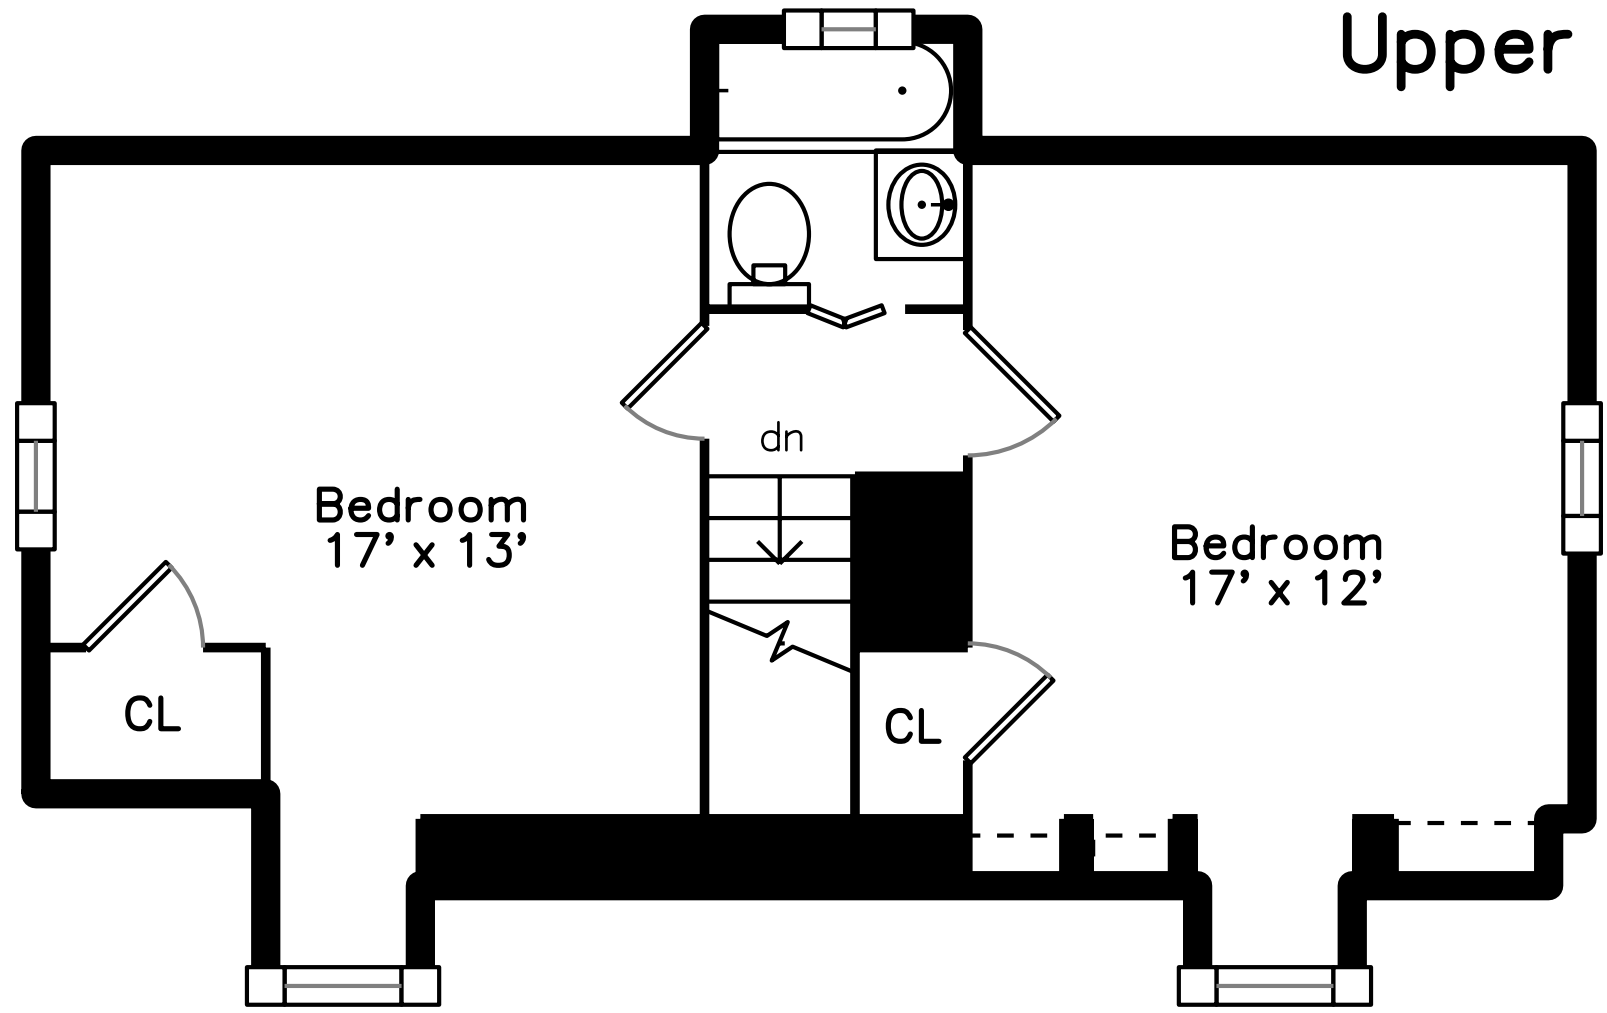

Upper

58 Wave Avenue
Wakefield, MA 01880

PicturePlan by 
 Measurements may not be 100% accurate.
 Floor plans are provided for convenience only.
 Room sizes are not used to calculate area.

Main

Upper

Bedroom
17' x 13'

Bedroom
17' x 12'

dn

CL

CL

Outside

Outside

Outside

Back

Bathroom

Bedroom

Bedroom

Bedroom

Bedroom

Bathroom

Bonus Room

Bonus Room