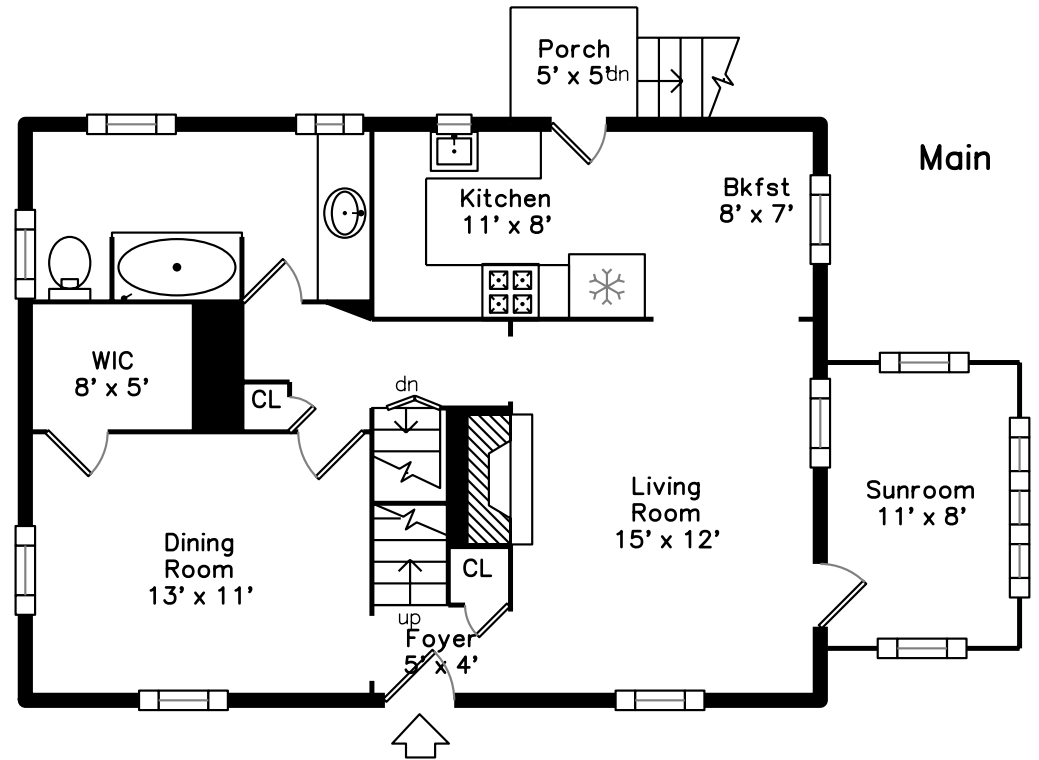

Upper

58 Wave Avenue
Wakefield, MA 01880

PicturePlan by 
 Measurements may not be 100% accurate.
 Floor plans are provided for convenience only.
 Room sizes are not used to calculate area.

Main

Upper

Bedroom
17' x 13'

Bedroom
17' x 12'

dn

CL

CL

Outside

Outside

Outside

Back

Outside

Pool

Pool

Foyer

Living Room

Living Room

Living Room

Dining Room

Bathroom

Bedroom

Bedroom

Bedroom

Bedroom

Bathroom

Bonus Room

Bonus Room