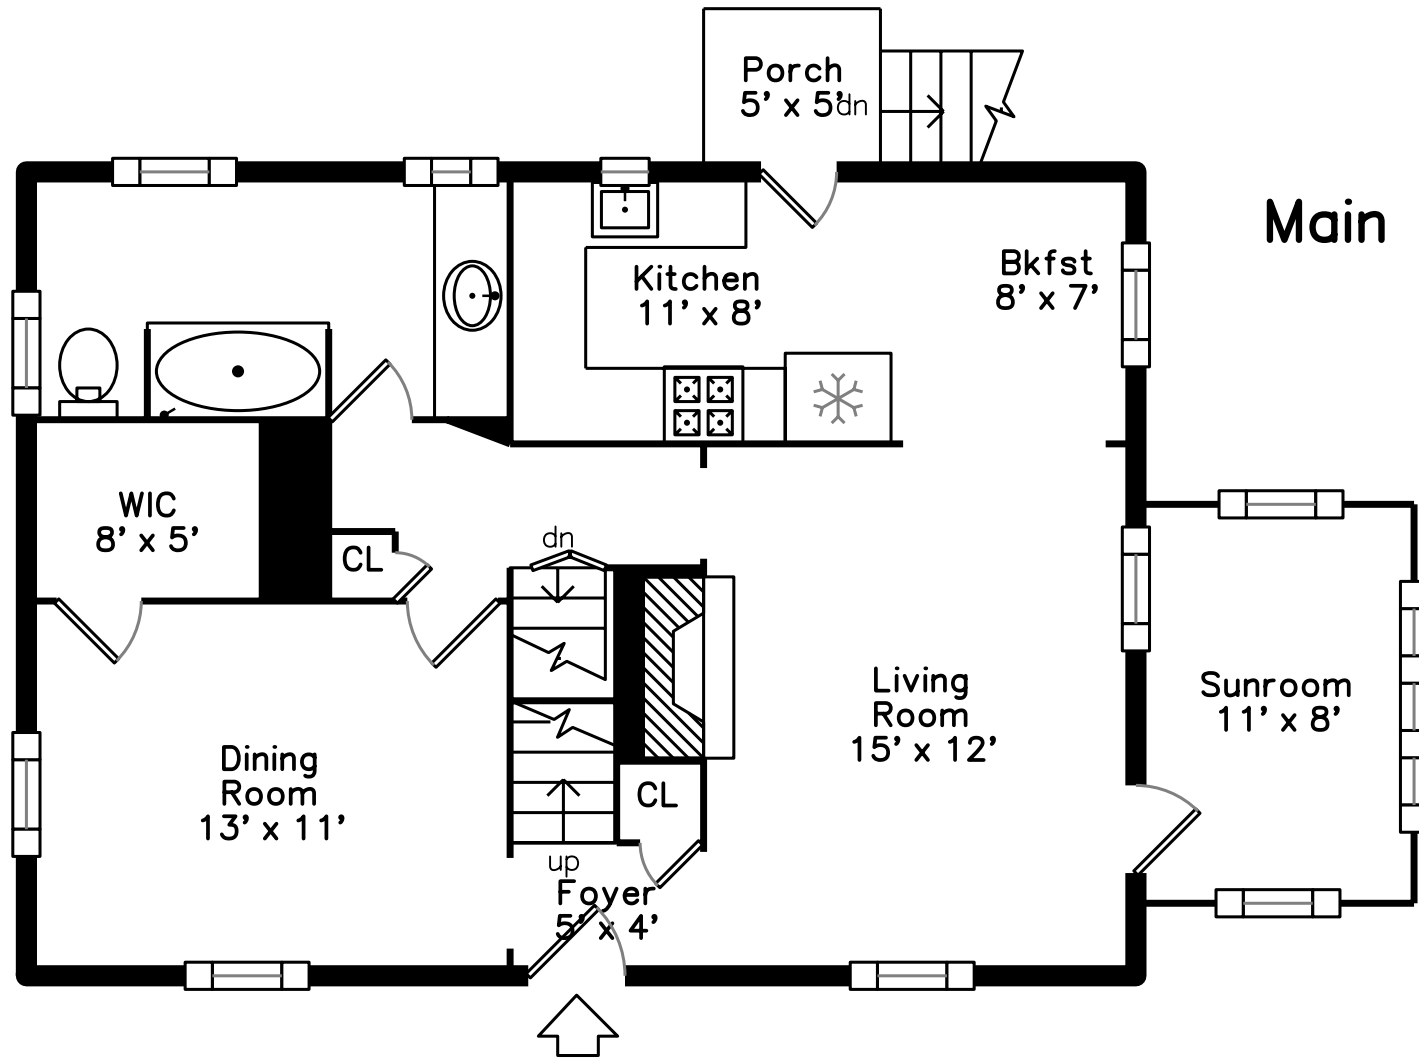

Upper

58 Wave Avenue
Wakefield, MA 01880

PicturePlan by 
 Measurements may not be 100% accurate.
 Floor plans are provided for convenience only.
 Room sizes are not used to calculate area.

Main

Upper

Bedroom
17' x 13'

Bedroom
17' x 12'

dn

CL

CL

Outside

Outside

Outside

Back

Outside

Pool

Pool

Foyer

Living Room

Living Room

Living Room

Dining Room

Bathroom

Bedroom

Bedroom

Bedroom

Bedroom

Bathroom

Bonus Room

Bonus Room