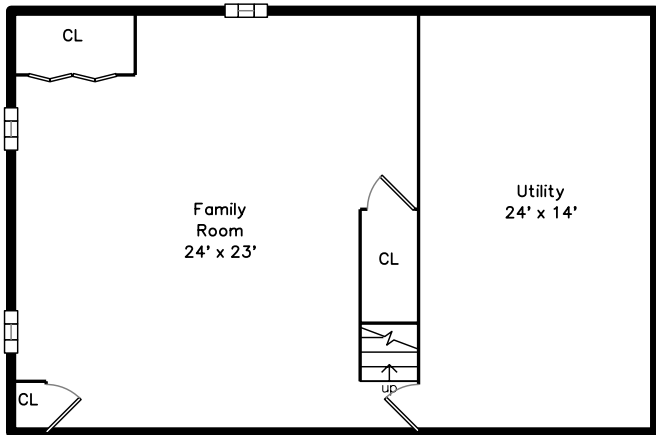

Upper

Lower

Main

**45 Kensington Drive
Sandwich, MA 02563**

PicturePlan by  vis-home

Measurements may not be 100% accurate.
Floor plans are provided for convenience only.
Room sizes are not used to calculate area.

Upper

Main

Lower

Outside

Outside

Outside

Outside

Outside