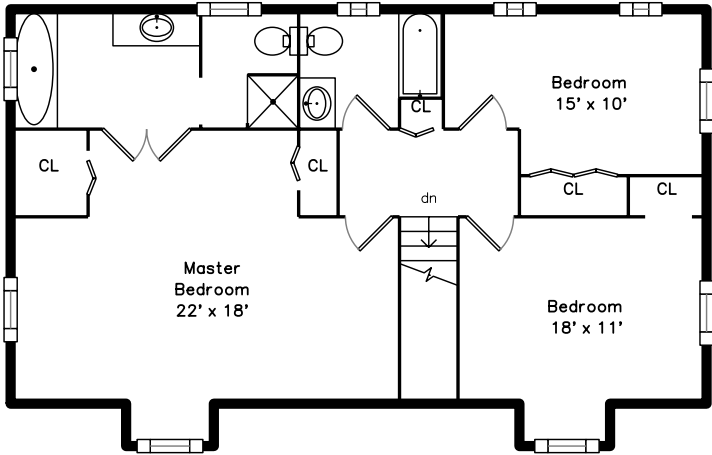

Upper

Lower

Main

**45 Kensington Drive
Sandwich, MA 02563**

PicturePlan by  vis-home

Measurements may not be 100% accurate.
Floor plans are provided for convenience only.
Room sizes are not used to calculate area.

Upper

Main

Lower

Outside

Outside

Outside

Outside

Outside

Dining Room

Kitchen

Kitchen

05Bath

Deck

Master Bedroom

Master Bedroom

Master Bedroom

Master Bathroom

Bedroom

Bedroom

Bathroom

Family Room