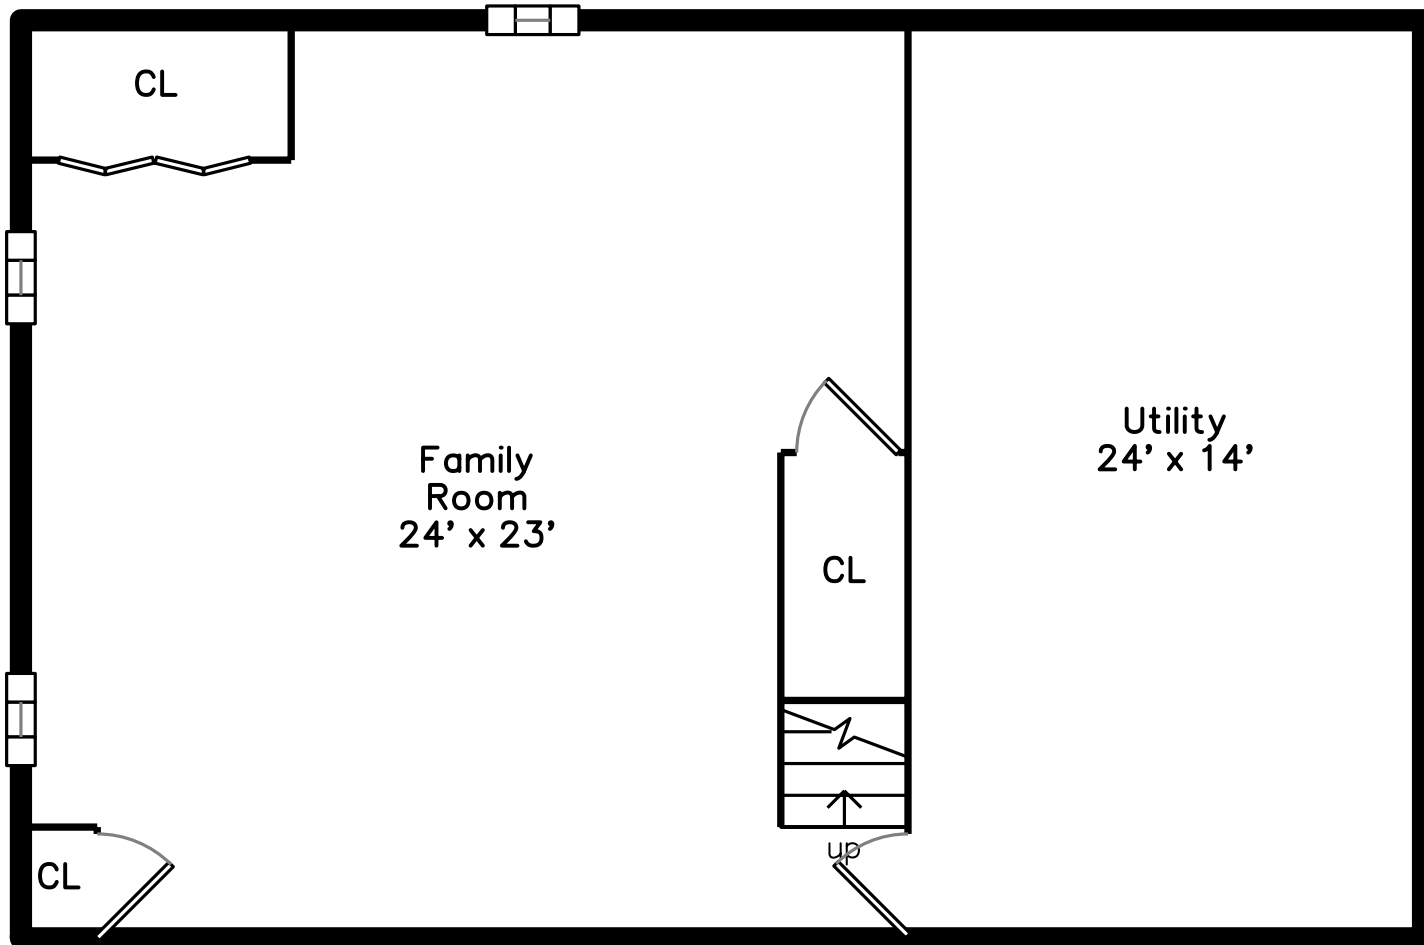

Upper

Lower

Main

**45 Kensington Drive
Sandwich, MA 02563**

PicturePlan by  vis-home

Measurements may not be 100% accurate.
Floor plans are provided for convenience only.
Room sizes are not used to calculate area.

Upper

Main

Lower

Outside

Outside

Outside

Outside

Outside