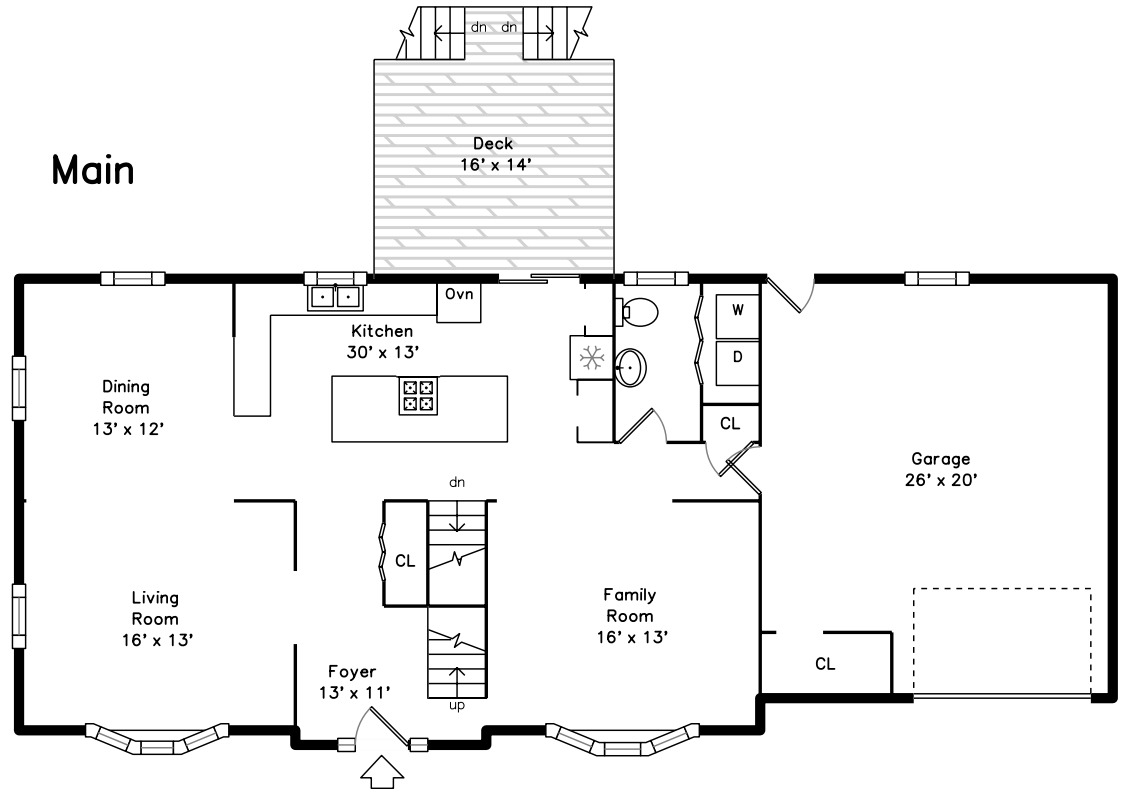

Upper

Lower

Main

**45 Kensington Drive
Sandwich, MA 02563**

PicturePlan by  vis-home

Measurements may not be 100% accurate.
Floor plans are provided for convenience only.
Room sizes are not used to calculate area.

Upper

Main

Lower

Outside

Outside

Outside

Outside

Outside

Outside

Outside

Outside

Family Room

Family Room

Living Room

Living Room

Dining Room

Dining Room

Kitchen

Kitchen

05Bath

Deck

Master Bedroom

Master Bedroom

Master Bedroom