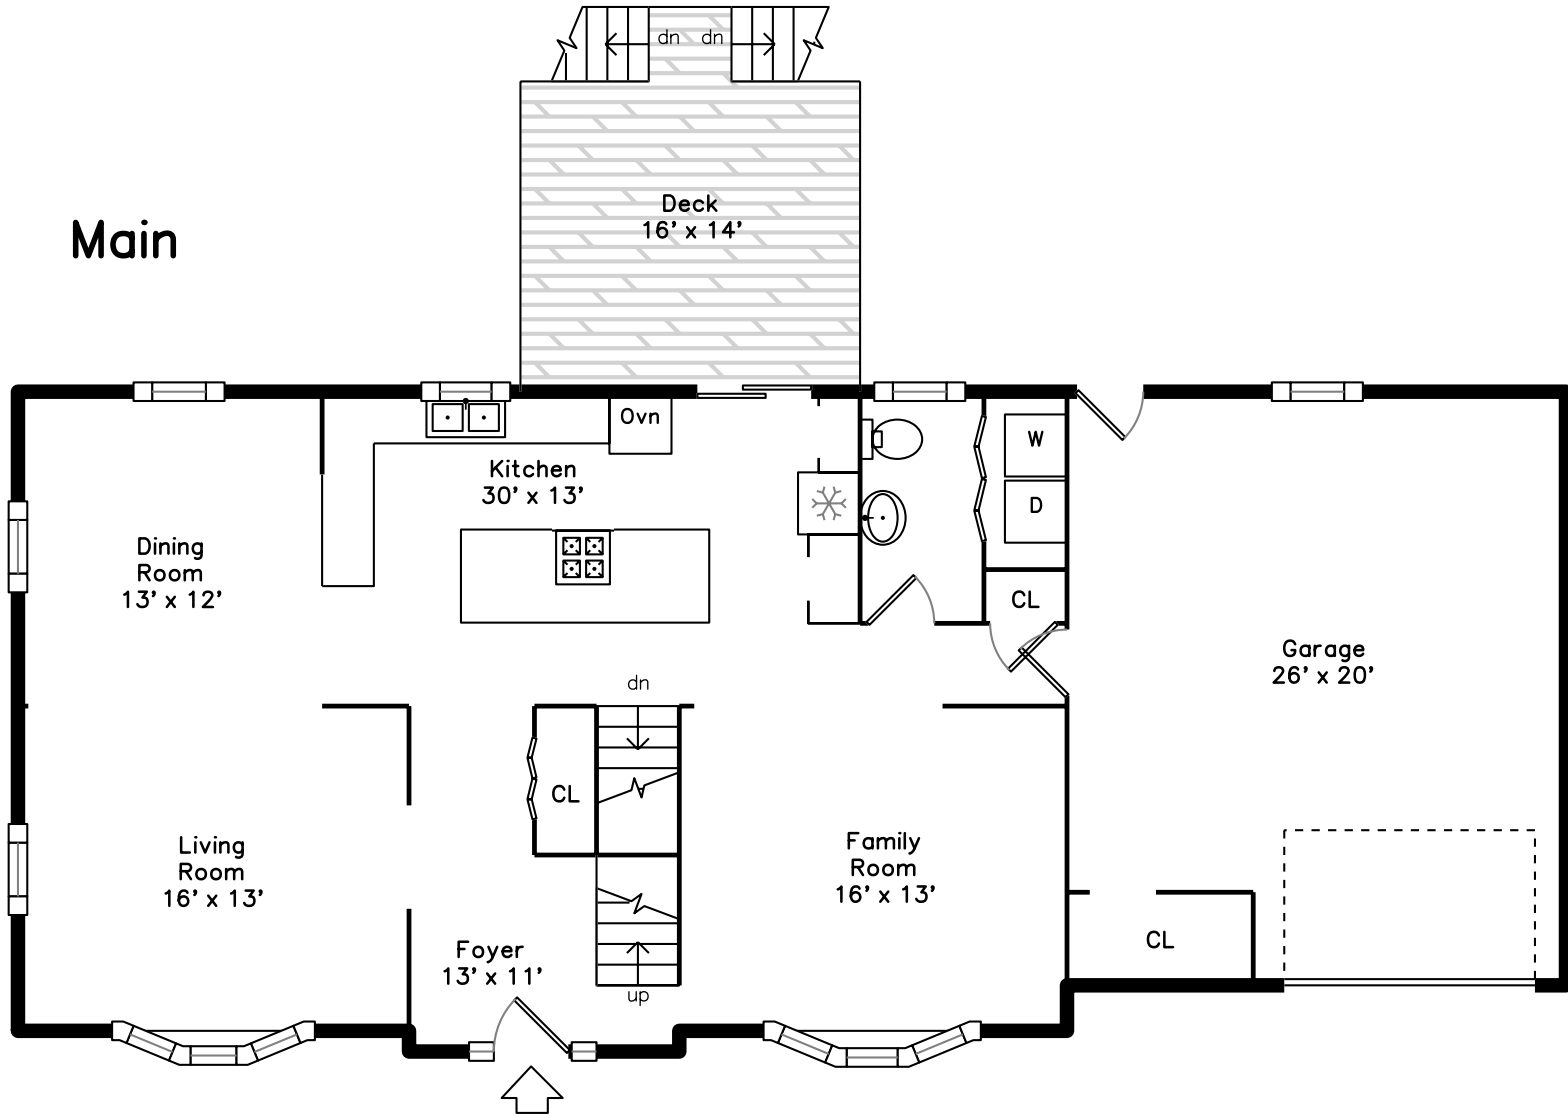

Upper

Lower

Main

**45 Kensington Drive
Sandwich, MA 02563**

PicturePlan by  vis-home

Measurements may not be 100% accurate.
Floor plans are provided for convenience only.
Room sizes are not used to calculate area.

Upper

Main

Lower

Outside

Outside

Outside

Outside

Outside

Outside

Outside

Outside

Family Room

Family Room

Living Room

Living Room

Dining Room

Dining Room

Kitchen

Kitchen

05Bath

Deck

Master Bedroom

Master Bedroom

Master Bedroom