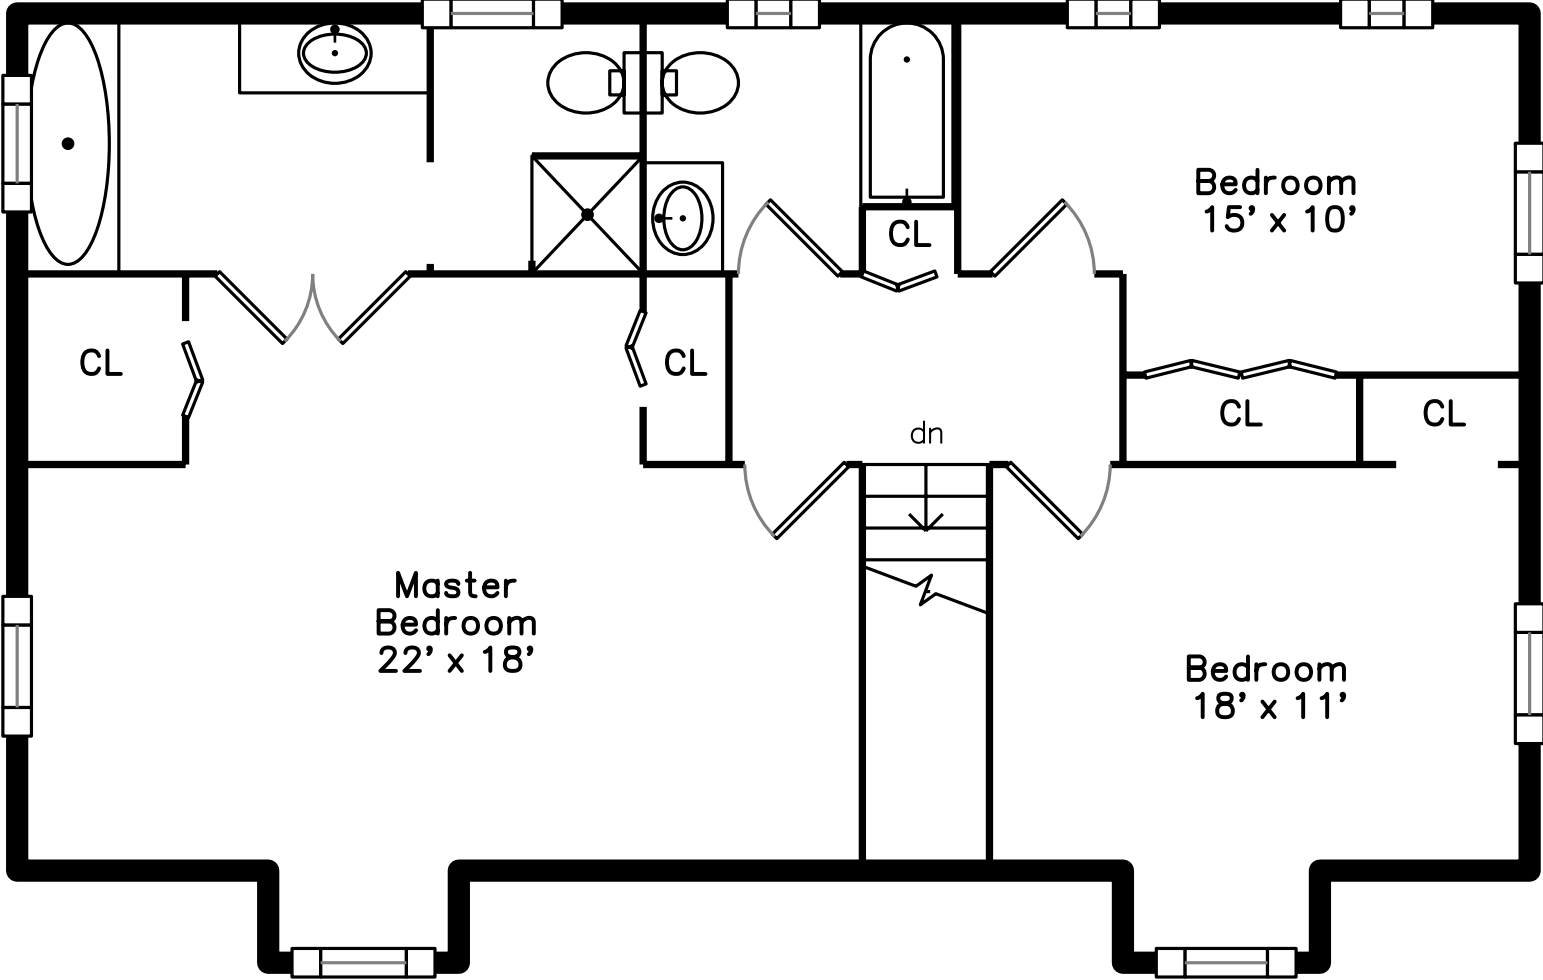

Upper

Lower

Main

**45 Kensington Drive
Sandwich, MA 02563**

PicturePlan by  vis-home

Measurements may not be 100% accurate.
Floor plans are provided for convenience only.
Room sizes are not used to calculate area.

Upper

Main

Lower

Outside

Outside

Outside

Outside

Outside

Outside

Outside

Outside

Family Room

Family Room

Living Room

Living Room

Dining Room

Master Bathroom

Bedroom

Bedroom

Bathroom

Family Room