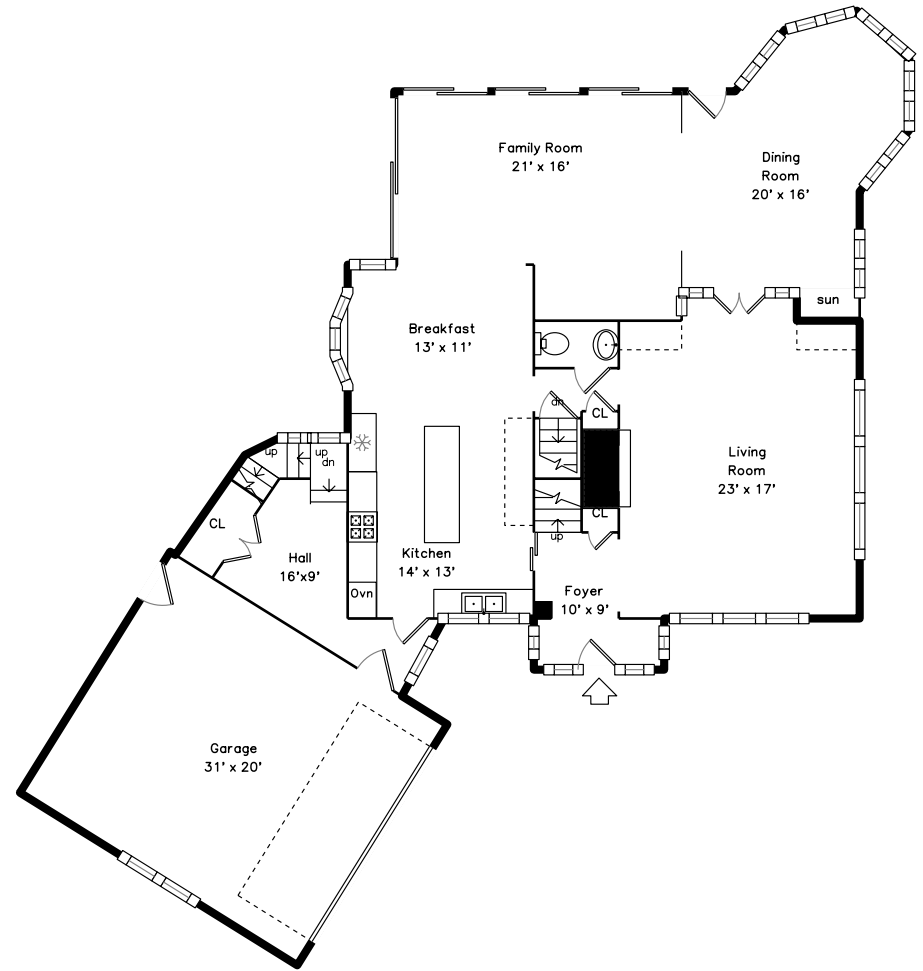

Upper

Main

30 Hereford Road
Newton, MA 02468

PicturePlan by  vis-home
Measurements may not be 100% accurate.

Floor plans are provided for convenience only.
Room sizes are not used to calculate area.

Upper

Main

Outside

Backyard

Backyard

Backyard

Backyard

Backyard

Living Room

Living Room

Living Room

Dining Room

Dining Room

Kitchen

Kitchen

Breakfast

Breakfast

Family Room

Family Room

Hall

Great Room

Great Room

Master Bedroom

Master Bedroom

Master Bathroom

Playroom