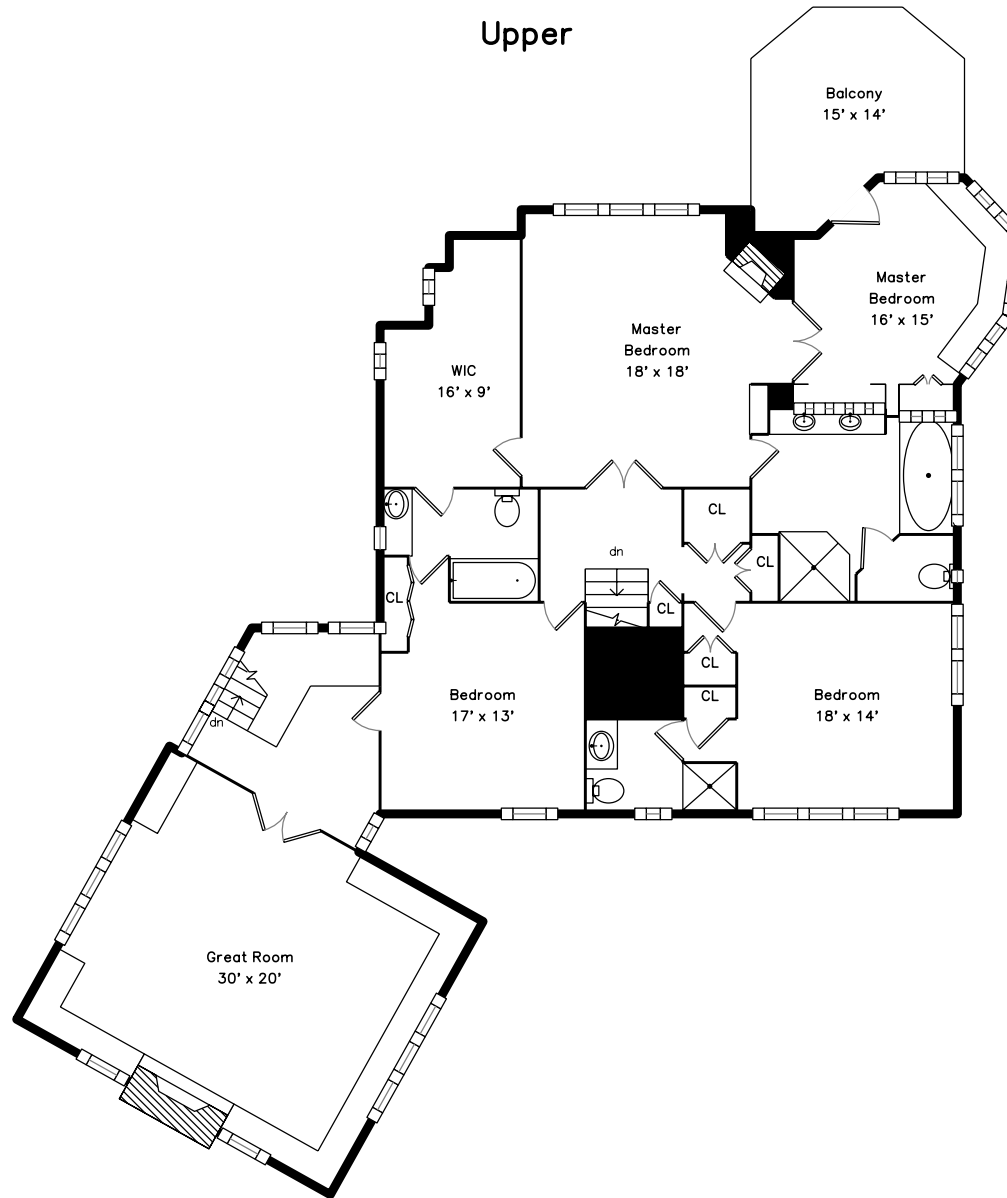

Upper

Main

30 Hereford Road
Newton, MA 02468

PicturePlan by  vis-home
Measurements may not be 100% accurate.

Floor plans are provided for convenience only.
Room sizes are not used to calculate area.

Upper

Main

Outside

Backyard

Backyard

Backyard

Backyard

Backyard

Living Room

Living Room

Living Room

Dining Room

Dining Room

Kitchen

Kitchen

Breakfast

Breakfast

Family Room

Family Room

Hall

Great Room

Great Room

Master Bedroom

Master Bedroom

Master Bathroom

Playroom