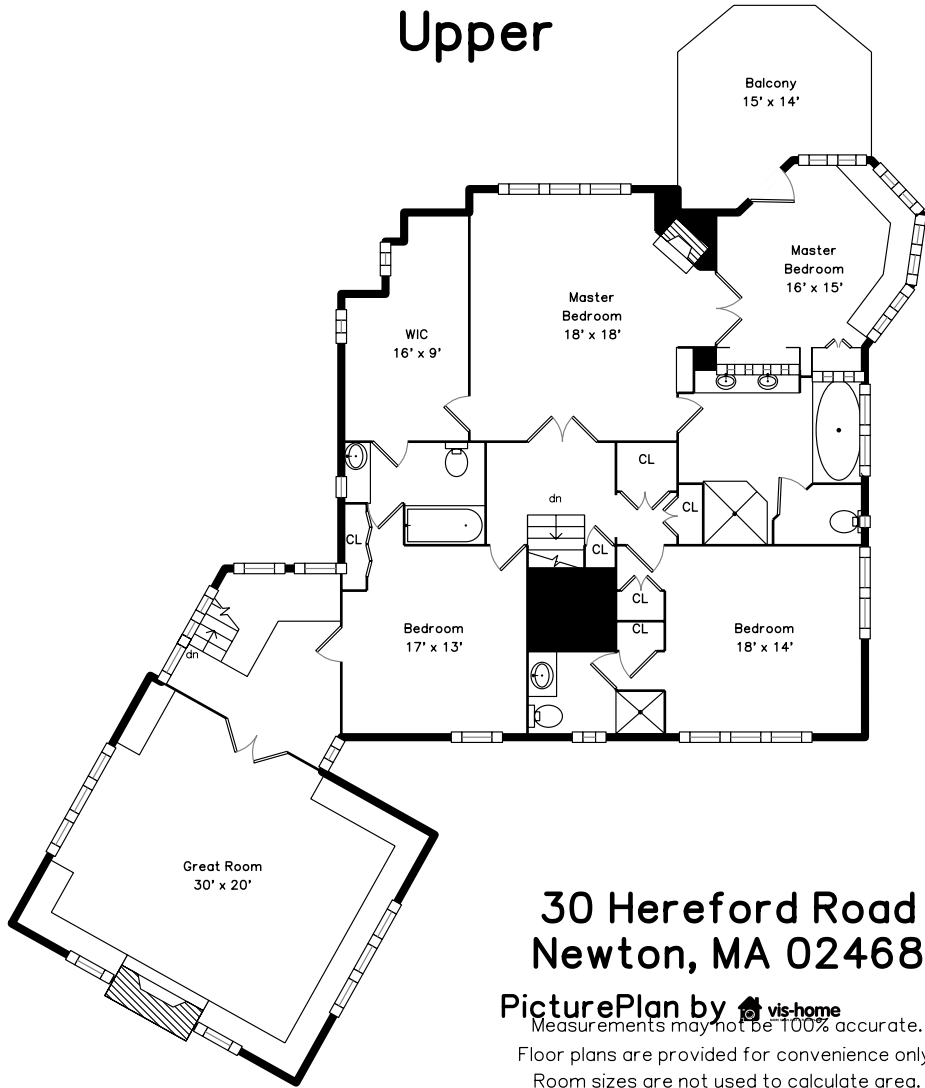

Upper

Main

30 Hereford Road
Newton, MA 02468

PicturePlan by  vis-home
Measurements may not be 100% accurate.

Floor plans are provided for convenience only.
Room sizes are not used to calculate area.

Upper

Main

Outside

Backyard

Backyard

Backyard

Backyard

Backyard

Living Room

Living Room

Living Room

Dining Room

Dining Room

Kitchen

Kitchen

Breakfast

Breakfast

Family Room

Family Room

Hall

Great Room

Great Room

Master Bedroom

Master Bedroom

Master Bathroom

Playroom