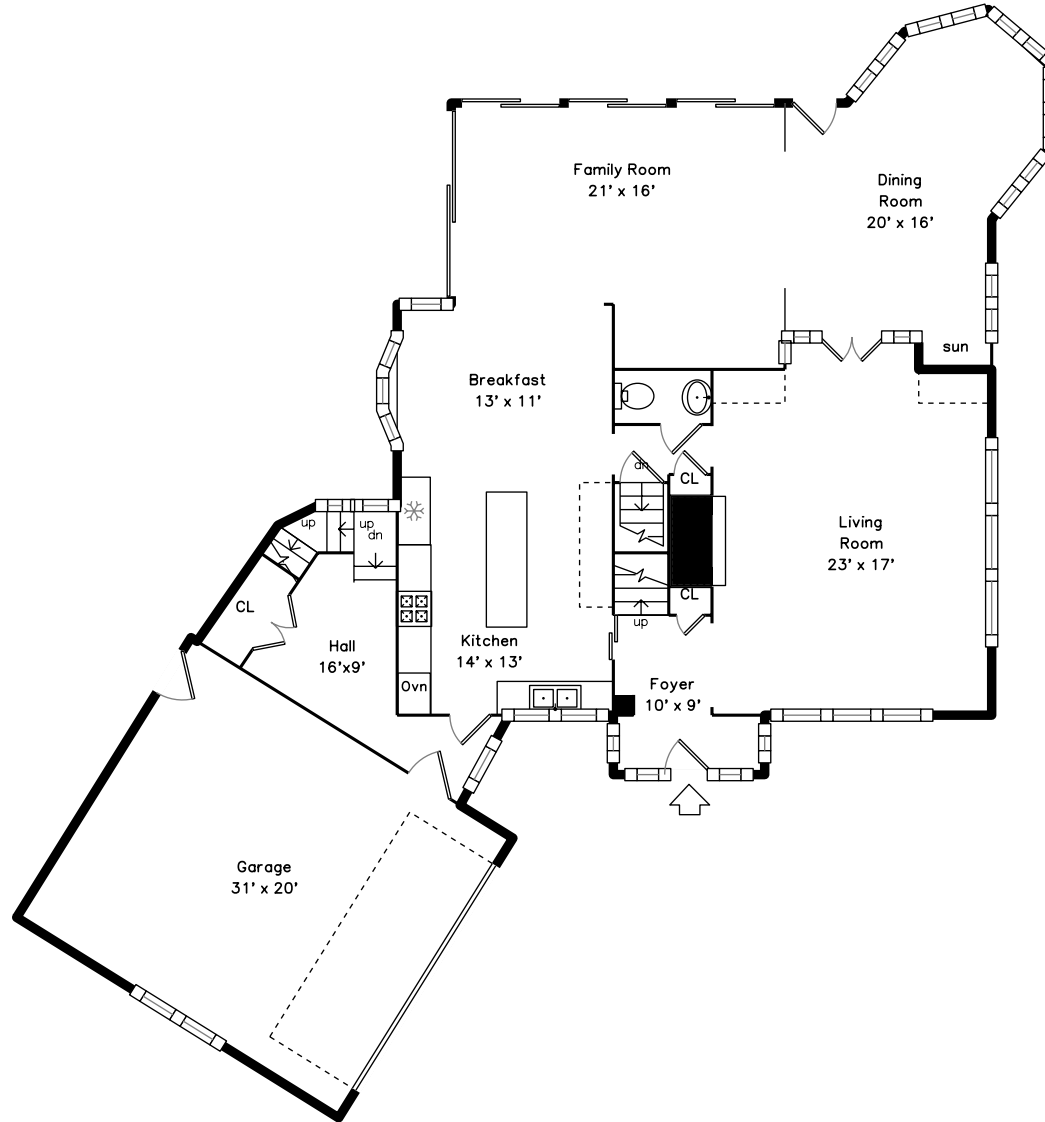

Upper

Main

30 Hereford Road
Newton, MA 02468

PicturePlan by  vis-home
Measurements may not be 100% accurate.

Floor plans are provided for convenience only.
Room sizes are not used to calculate area.

Upper

Main

Outside

Backyard

Backyard

Backyard

Backyard

Backyard

Living Room

Living Room

Living Room

Dining Room

Dining Room

Kitchen

Kitchen

Breakfast

Breakfast

Family Room

Family Room

Hall

Great Room

Great Room

Master Bedroom

Master Bedroom

Master Bathroom

Playroom