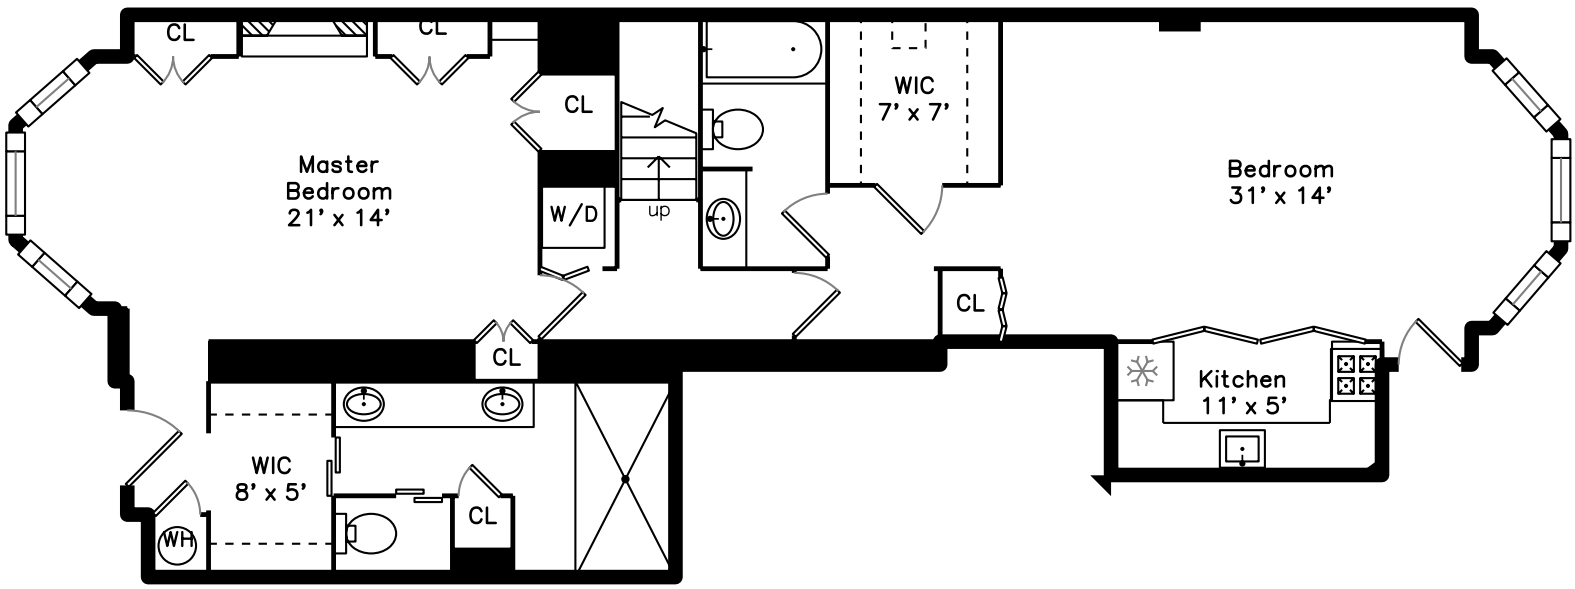

Main

Lower

249 Marlborough Street #2
Boston, MA 02116

PicturePlan by  vis-home

Measurements may not be 100% accurate.
Floor plans are provided for convenience only.
Room sizes are not used to calculate area.

Main

Lower

Building

Building

Outside

Outside

Building

Lobby

Lobby

Foyer

Foyer

Living Room

Living Room

Living Room

Living Room

Dining Room

Dining Room

Dining Room

Dining Room

Dining Room

Kitchen

Kitchen

Bedroom

Bedroom