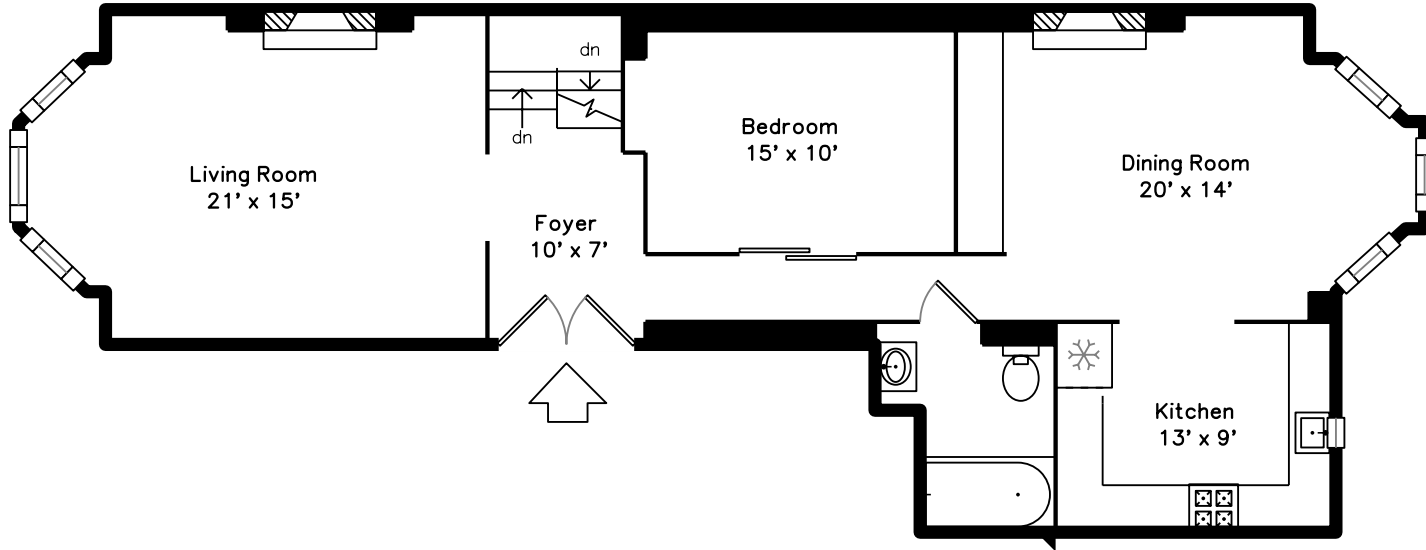

Main

Lower

249 Marlborough Street #2
Boston, MA 02116

PicturePlan by  vis-home

Measurements may not be 100% accurate.
Floor plans are provided for convenience only.
Room sizes are not used to calculate area.

Main

Lower

Building

Building

Outside

Outside

Building

Lobby

Lobby

Foyer

Foyer

Living Room

Living Room

Living Room

Living Room

Dining Room

Dining Room

Dining Room

Dining Room

Dining Room

Kitchen

Kitchen

Bedroom

Bedroom