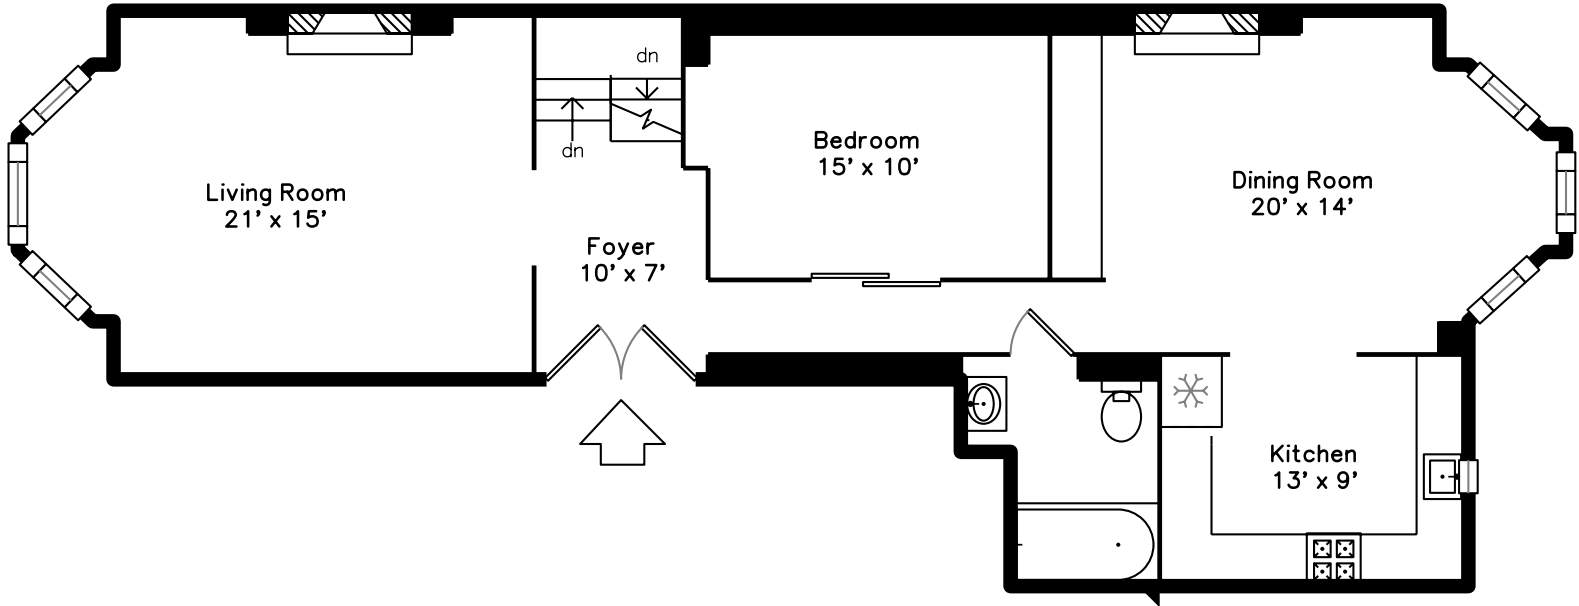

Main

Lower

249 Marlborough Street #2
Boston, MA 02116

PicturePlan by  vis-home

Measurements may not be 100% accurate.
Floor plans are provided for convenience only.
Room sizes are not used to calculate area.

Main

Lower

Building

Building

Outside

Outside

Building

Lobby

Lobby

Foyer

Foyer

Living Room

Living Room

Living Room

Living Room

Dining Room

Dining Room

Dining Room

Dining Room

Dining Room

Kitchen

Kitchen

Bedroom

Bedroom