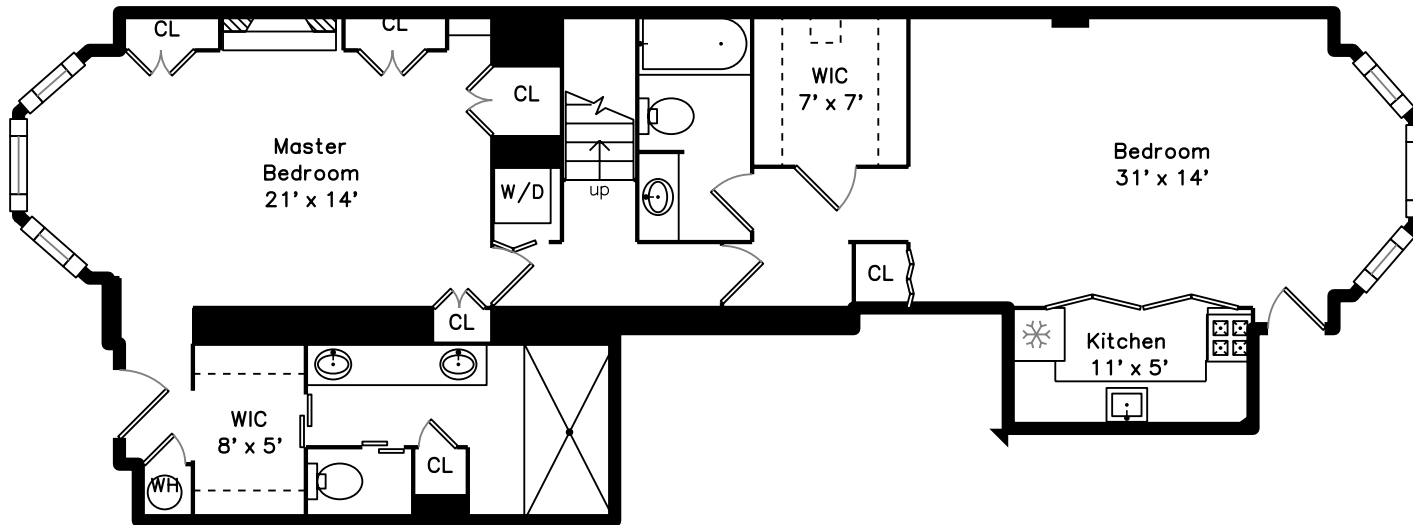

Main

Lower

249 Marlborough Street #2
Boston, MA 02116

PicturePlan by  vis-home

Measurements may not be 100% accurate.
Floor plans are provided for convenience only.
Room sizes are not used to calculate area.

Lobby

Foyer

Foyer

Living Room

Living Room

Living Room

Living Room

Dining Room

Dining Room

Dining Room

Dining Room

Dining Room

Kitchen

Kitchen

Bedroom

Bedroom

Master Bedroom

Master Bedroom

Master Bedroom

Bathroom

Master Bathroom

Master Bathroom

Laundry

WalkInCloset