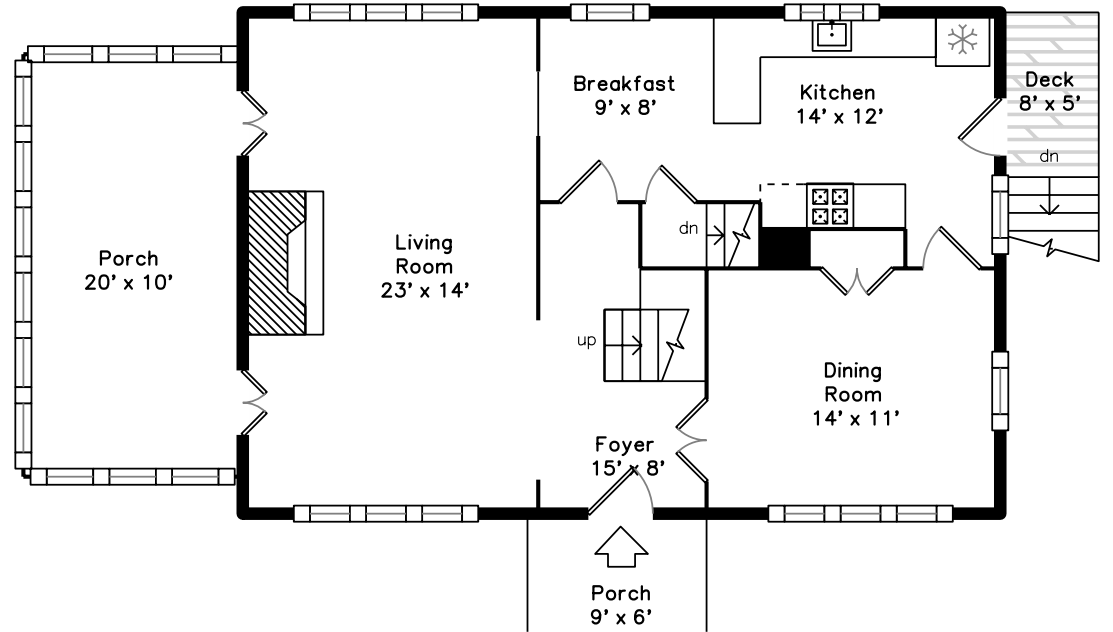

## Upper

## Main

20 New Bedford Street  
Boston, MA 02136

PicturePlan by  vis-home

Measurements may not be 100% accurate.

Floor plans are provided for convenience only.

Room sizes are not used to calculate area.

Living Room

Living Room

Dining Room

Dining Room

Breakfast

Kitchen

Kitchen

Kitchen

Bedroom

Sitting

Bathroom