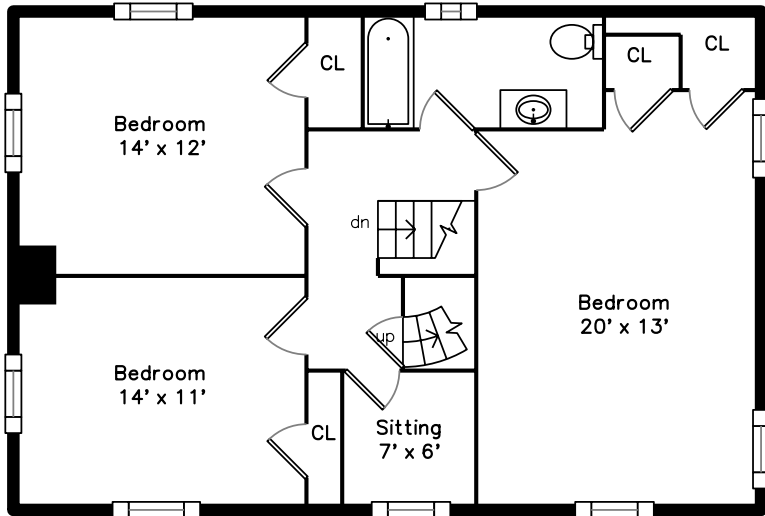

## Upper

## Main

20 New Bedford Street  
Boston, MA 02136

PicturePlan by  vis-home

Measurements may not be 100% accurate.

Floor plans are provided for convenience only.

Room sizes are not used to calculate area.

Living Room

Living Room

Dining Room

Dining Room

Breakfast

Kitchen

Kitchen

Kitchen

Bedroom

Sitting

Bathroom