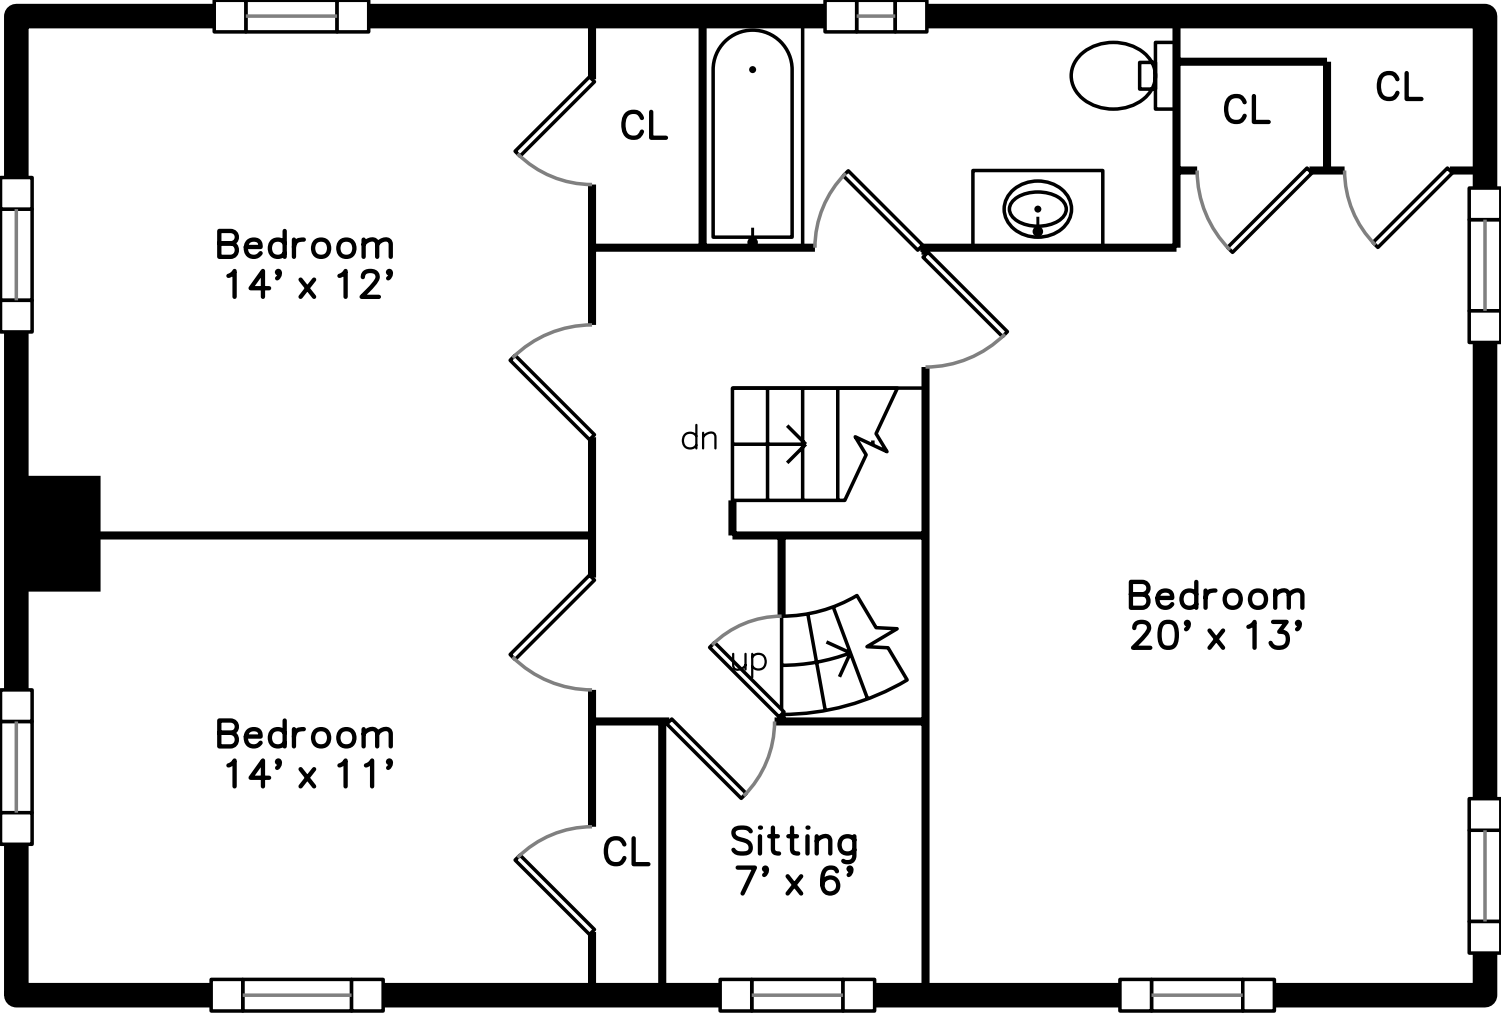

## Main

20 New Bedford Street  
Boston, MA 02136

PicturePlan by  vis-home

Measurements may not be 100% accurate.

Floor plans are provided for convenience only.

Room sizes are not used to calculate area.

# Upper

Living Room

Living Room

Dining Room

Dining Room

Breakfast

Kitchen

Kitchen

Kitchen

Bedroom

Sitting

Bathroom