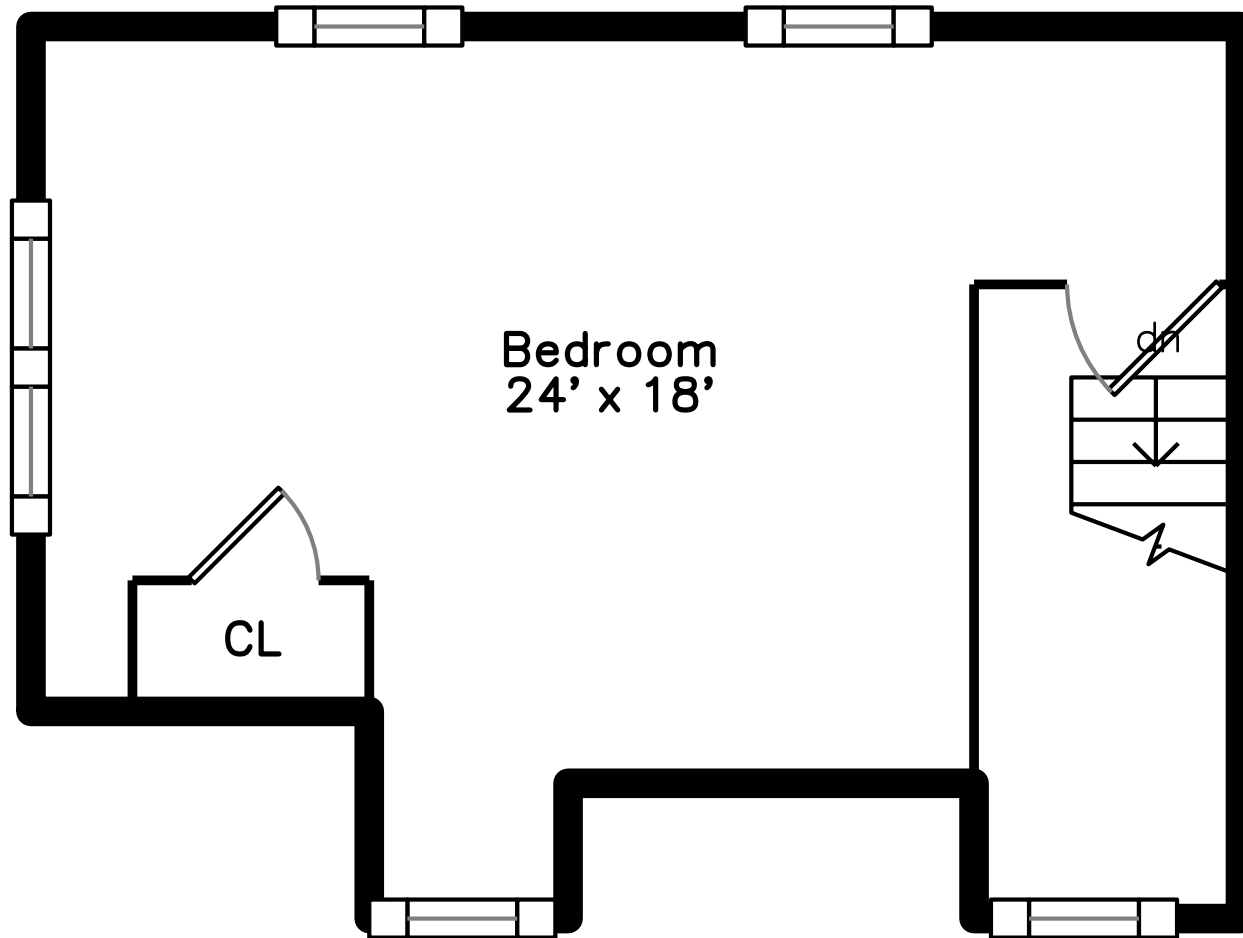

Top

Main

Upper

Basement

174 Edenfield Ave
Watertown, MA 02472

PicturePlan by vis-home

Measurements may not be 100% accurate.
Floor plans are provided for convenience only.
Room sizes are not used to calculate area.

Top

Upper

Main

Basement

Outside

Outside

Outside

Outside

Kitchen

Kitchen

Bathroom

Bathroom

Deck

Deck

Landing

Master Bedroom

Den

Bar

Bathroom