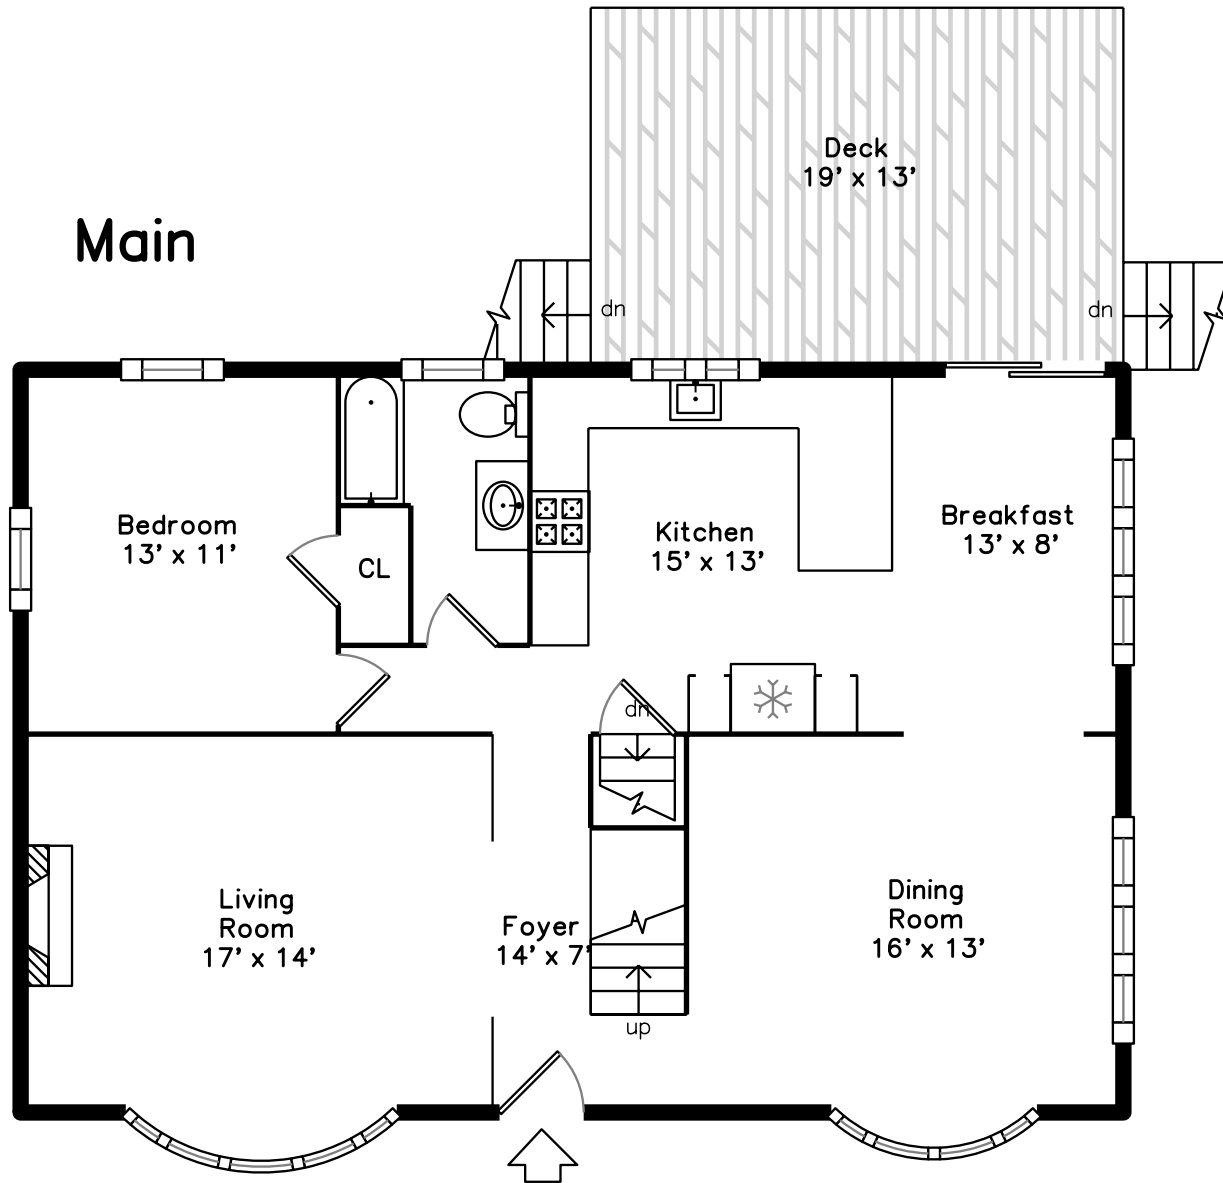

Top

Main

Upper

Basement

174 Edenfield Ave
Watertown, MA 02472

PicturePlan by vis-home

Measurements may not be 100% accurate.
Floor plans are provided for convenience only.
Room sizes are not used to calculate area.

Top

Upper

Main

Basement

Outside

Outside

Outside

Outside

Outside

Living Room

Living Room

Dining Room

Dining Room

Breakfast

Kitchen

Kitchen

Kitchen

Kitchen

Bathroom

Bathroom

Deck

Deck

Landing

Master Bedroom