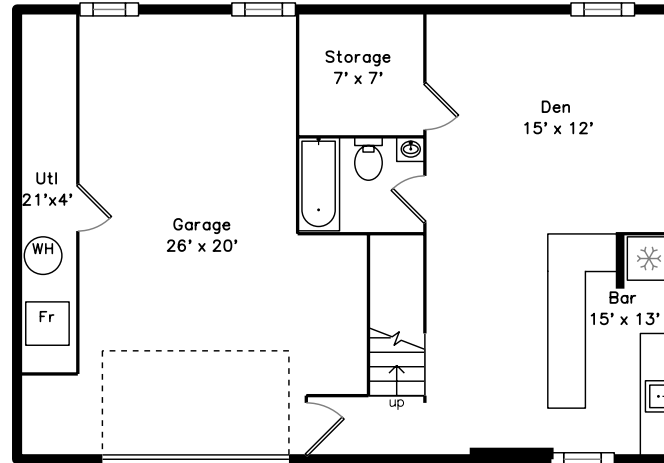

Top

Main

Upper

Basement

174 Edenfield Ave
Watertown, MA 02472

PicturePlan by vis-home

Measurements may not be 100% accurate.
Floor plans are provided for convenience only.
Room sizes are not used to calculate area.

Top

Upper

Main

Basement

Outside

Outside

Outside

Outside

Outside

Living Room

Living Room

Dining Room

Dining Room

Breakfast

Kitchen

Kitchen

Kitchen

Kitchen

Bathroom

Bathroom

Deck

Deck

Landing

Master Bedroom