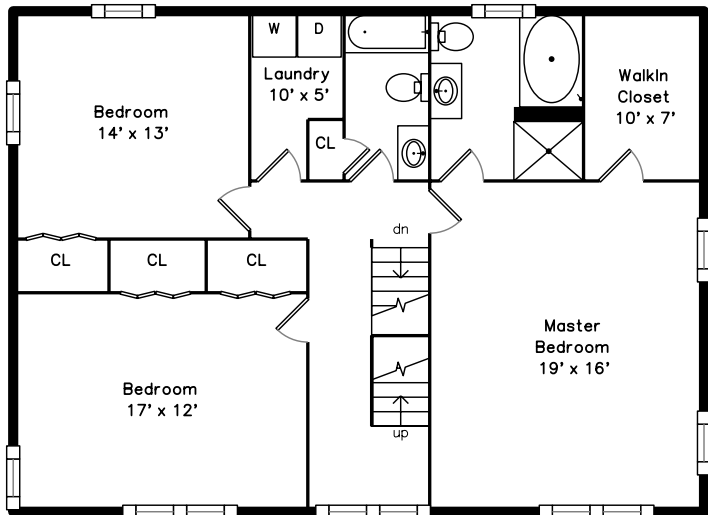

Top

Main

Upper

Basement

174 Edenfield Ave
Watertown, MA 02472

PicturePlan by vis-home

Measurements may not be 100% accurate.
Floor plans are provided for convenience only.
Room sizes are not used to calculate area.

Top

Upper

Main

Basement

Outside

Outside

Outside

Outside

Outside

Living Room

Living Room

Dining Room

Dining Room

Breakfast

Kitchen

Kitchen

Kitchen

Kitchen

Bathroom

Bathroom

Deck

Deck

Landing

Master Bedroom