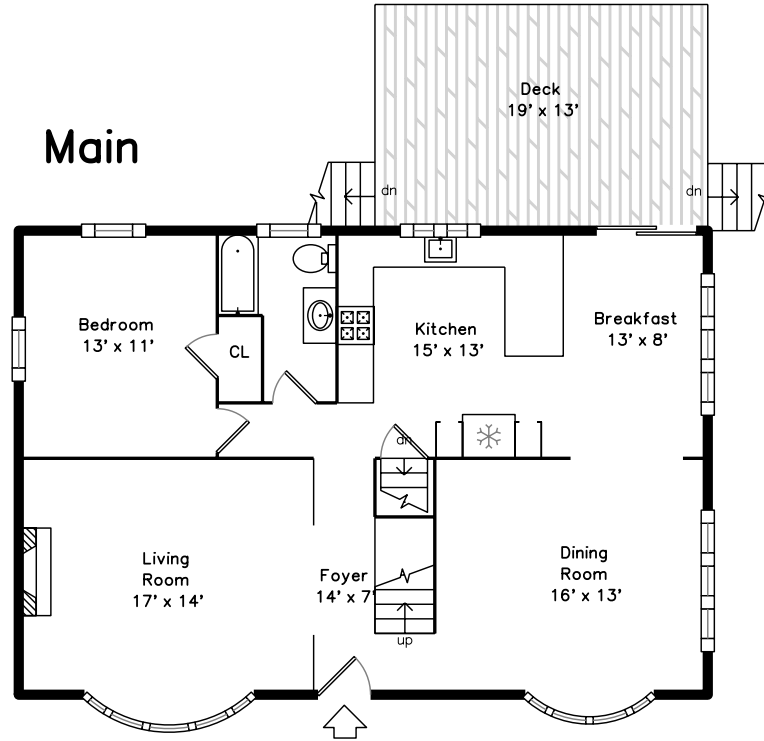

Top

Main

Upper

Basement

174 Edenfield Ave
Watertown, MA 02472

PicturePlan by vis-home

Measurements may not be 100% accurate.
Floor plans are provided for convenience only.
Room sizes are not used to calculate area.

Top

Upper

Main

Basement

Outside

Outside

Outside

Outside

Outside

Living Room

Living Room

Dining Room

Dining Room

Breakfast

Kitchen

Kitchen

Kitchen

Kitchen

Bathroom

Bathroom

Deck

Deck

Landing

Master Bedroom