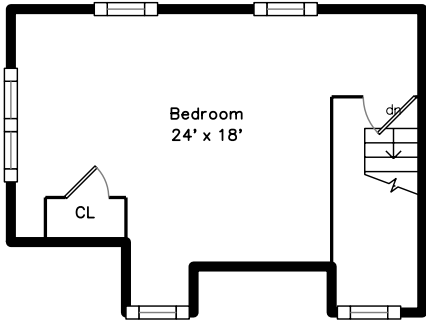

Top

Main

Upper

Basement

174 Edenfield Ave
Watertown, MA 02472

PicturePlan by vis-home

Measurements may not be 100% accurate.
Floor plans are provided for convenience only.
Room sizes are not used to calculate area.

Top

Upper

Main

Basement

Outside

Outside

Outside

Outside

Kitchen

Kitchen

Bathroom

Bathroom

Deck

Deck

Landing

Master Bedroom

Master Bedroom

Master Bathroom

Master Bathroom

Bedroom

Bedroom

Bedroom

Bathroom

Bedroom