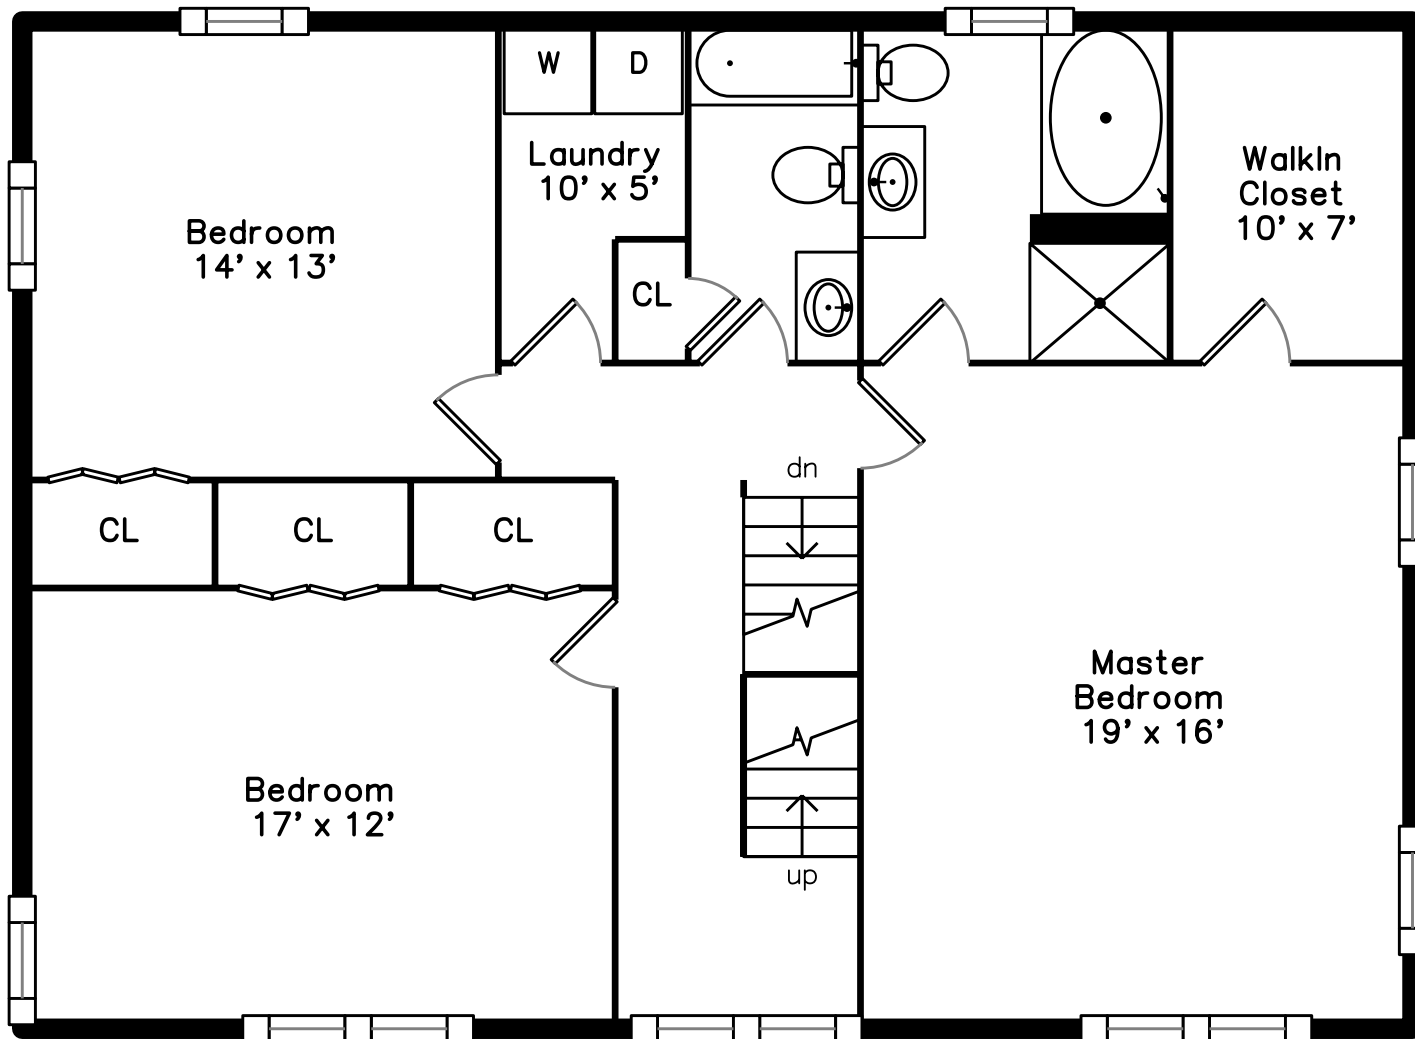

Top

Main

Upper

Basement

174 Edenfield Ave
Watertown, MA 02472

PicturePlan by vis-home

Measurements may not be 100% accurate.
Floor plans are provided for convenience only.
Room sizes are not used to calculate area.

Top

Upper

Main

Basement

Outside

Outside

Outside

Outside

Outside

Living Room

Living Room

Dining Room

Dining Room

Breakfast

Kitchen

Kitchen

Kitchen

Kitchen

Bathroom

Bathroom

Deck

Deck

Landing

Master Bedroom