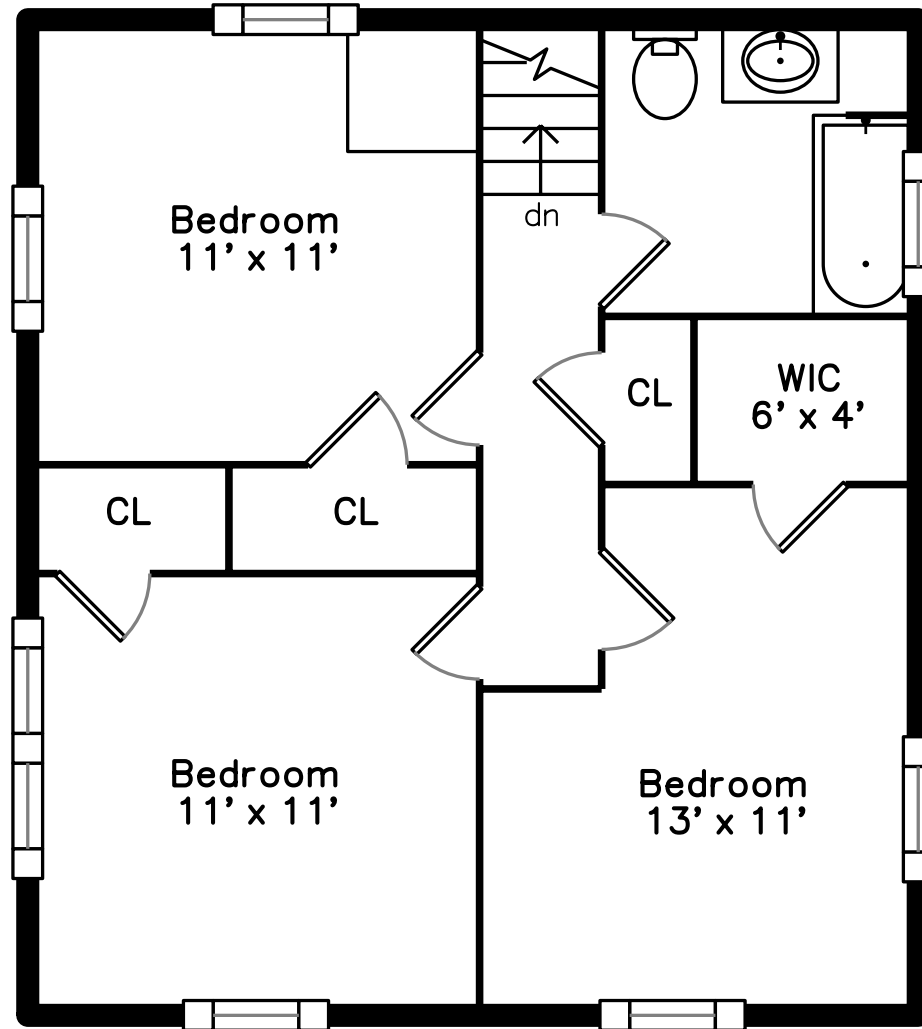

Upper

Main

35 Edwin Road
Waltham, MA 02453

PicturePlan by  vis-home

Measurements may not be 100% accurate.
Floor plans are provided for convenience only.
Room sizes are not used to calculate area.

Upper

Main

Outside

Outside

Outside

Back

Back

Back

Foyer

Living Room

Living Room

Dining Room

Dining Room

Kitchen

Kitchen

Breakfast

Sunroom

Deck

Bedroom

Bedroom

Bedroom

Bathroom