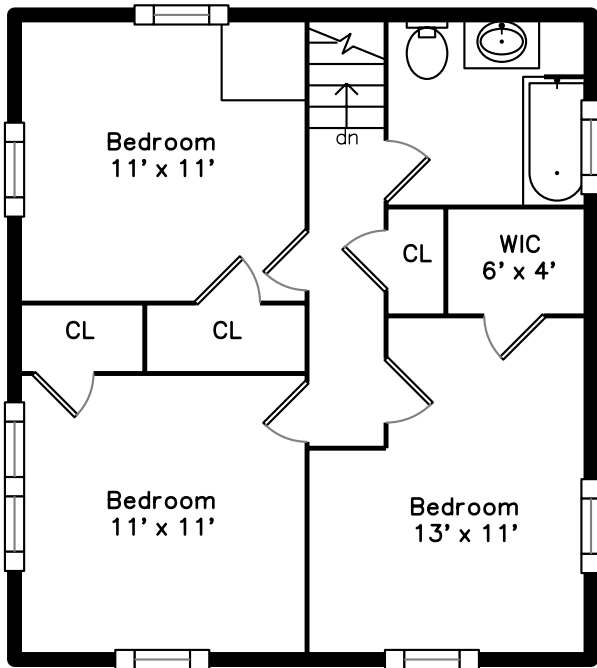

Upper

Main

35 Edwin Road
Waltham, MA 02453

PicturePlan by  vis-home

Measurements may not be 100% accurate.
Floor plans are provided for convenience only.
Room sizes are not used to calculate area.

Upper

Main

Outside

Outside

Outside

Back

Back

Back

Foyer

Living Room

Living Room

Dining Room

Dining Room

Kitchen

Kitchen

Breakfast

Sunroom

Deck

Bedroom

Bedroom

Bedroom

Bathroom