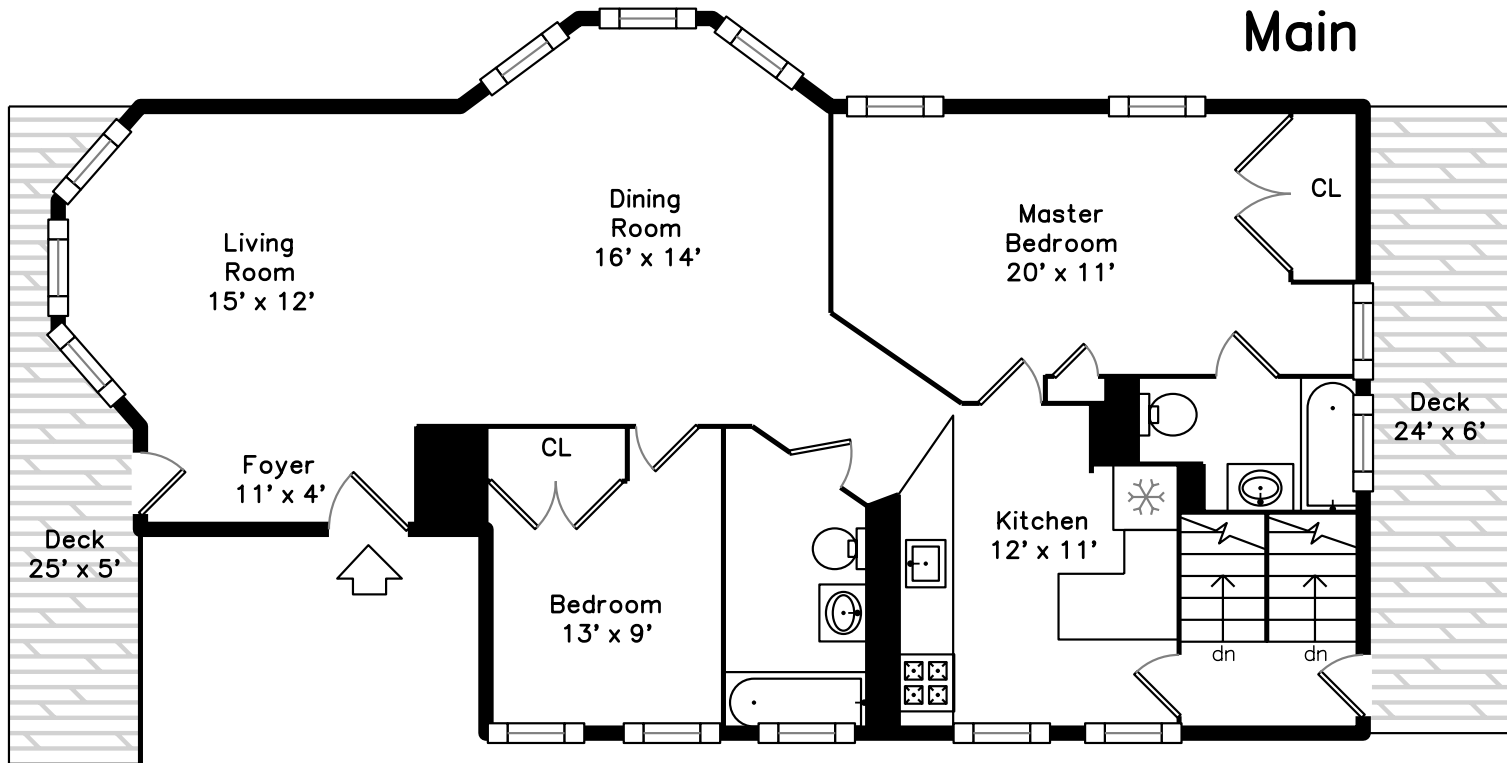

## Basement

**59 Craigie Street #2  
Somerville, MA 02138**

PicturePlan by vis-home

Measurements may not be 100% accurate.  
Floor plans are provided for convenience only.  
Room sizes are not used to calculate area.

# Basement

Outside

Living Room

Living Room

Dining Room

Kitchen

Kitchen

2nd Bedroom

Master Bedroom

Bathroom

Master Bathroom

Front Deck

Back Deck