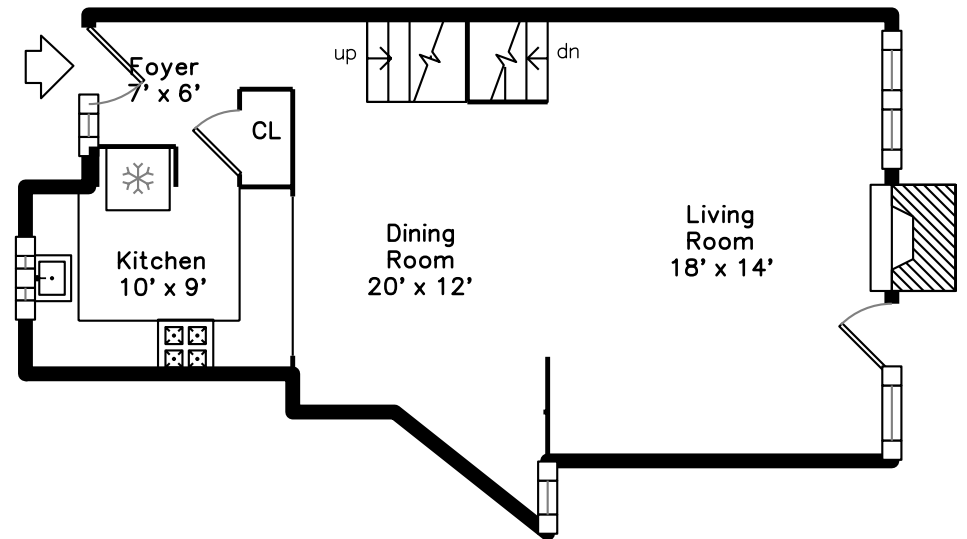

Upper

Lower

Main

58 Garden Street #H2
Cambridge, MA 02138

PicturePlan by  vis-home
Measurements may not be 100% accurate.
Floor plans are provided for convenience only.
Room sizes are not used to calculate area.

Upper

Main

Lower

Outside

Outside

Outside

Backyard

Backyard

Backyard

Living Room

Living Room

Living Room

Dining Room

Dining Room

Kitchen

Kitchen

Office

Master Bedroom

Master Bedroom

Master Bathroom

Bedroom

Bathroom

Laundry