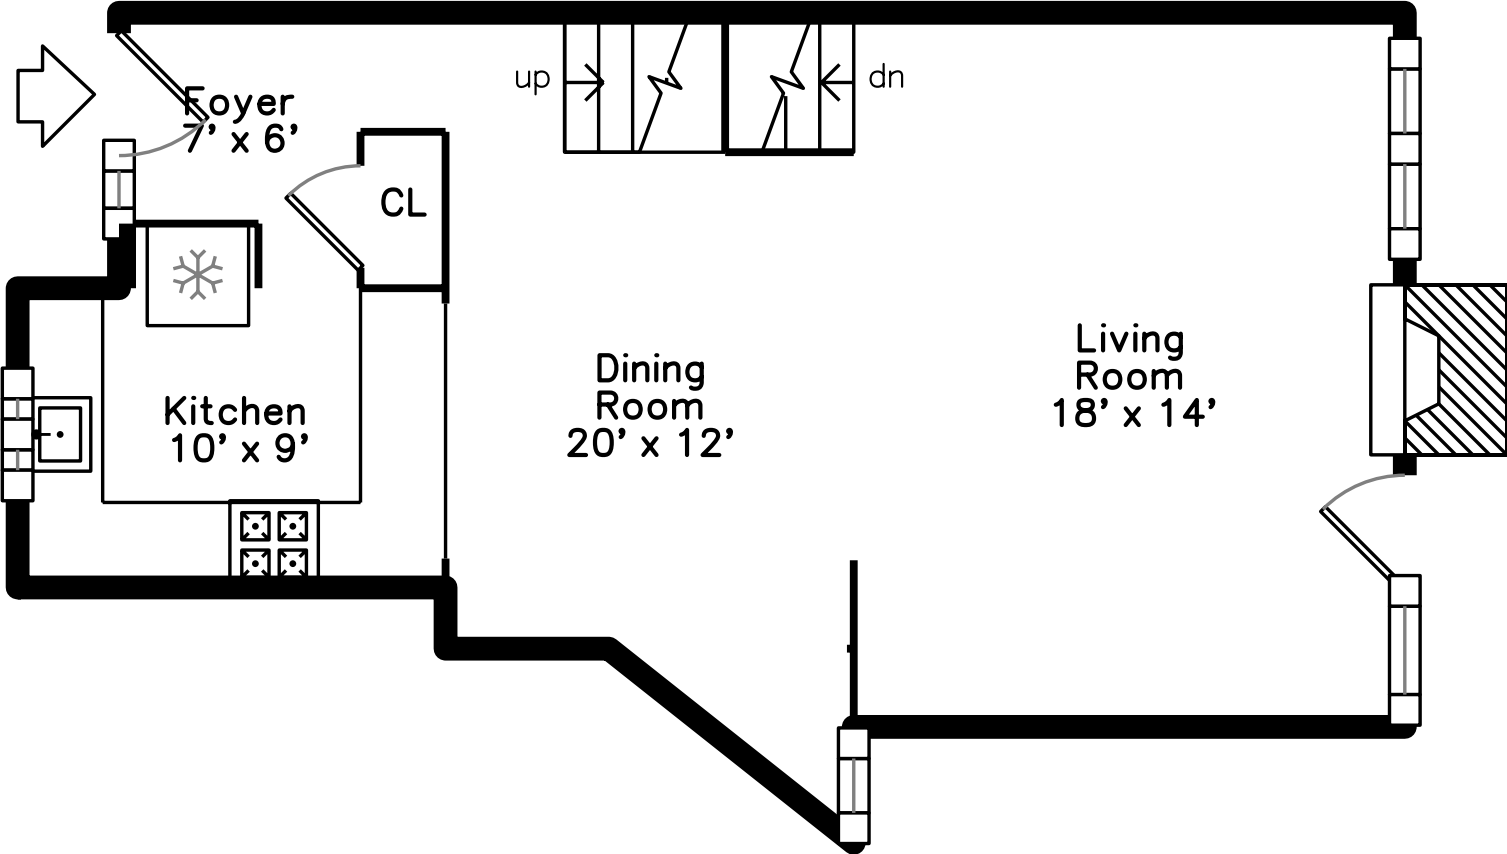

Upper

Lower

Main

58 Garden Street #H2
Cambridge, MA 02138

PicturePlan by  vis-home
Measurements may not be 100% accurate.
Floor plans are provided for convenience only.
Room sizes are not used to calculate area.

Upper

Main

Lower

Outside

Outside

Outside

Backyard

Backyard

Backyard

Living Room

Living Room

Living Room

Dining Room

Dining Room

Kitchen

Kitchen

Office

Master Bedroom

Master Bedroom

Master Bathroom

Bedroom

Bathroom

Laundry