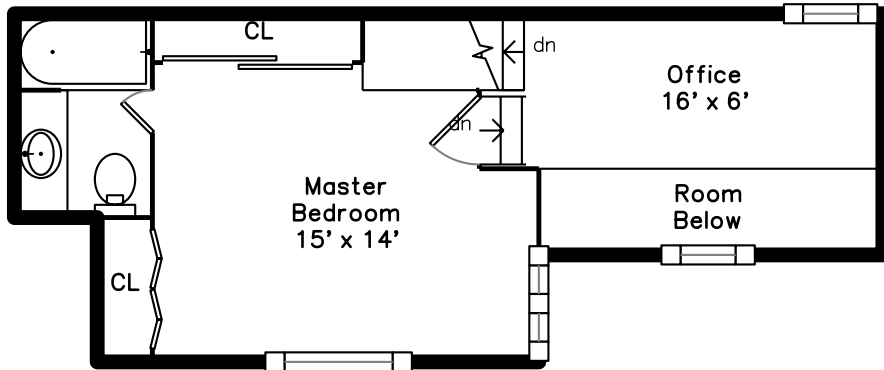

Upper

Lower

Main

58 Garden Street #H2
Cambridge, MA 02138

PicturePlan by  vis-home
Measurements may not be 100% accurate.
Floor plans are provided for convenience only.
Room sizes are not used to calculate area.

Backyard

Living Room

Living Room

Living Room

Dining Room

Dining Room

Kitchen

Kitchen

Office

Master Bedroom

Master Bedroom

Master Bathroom

Bedroom

Bathroom

Laundry