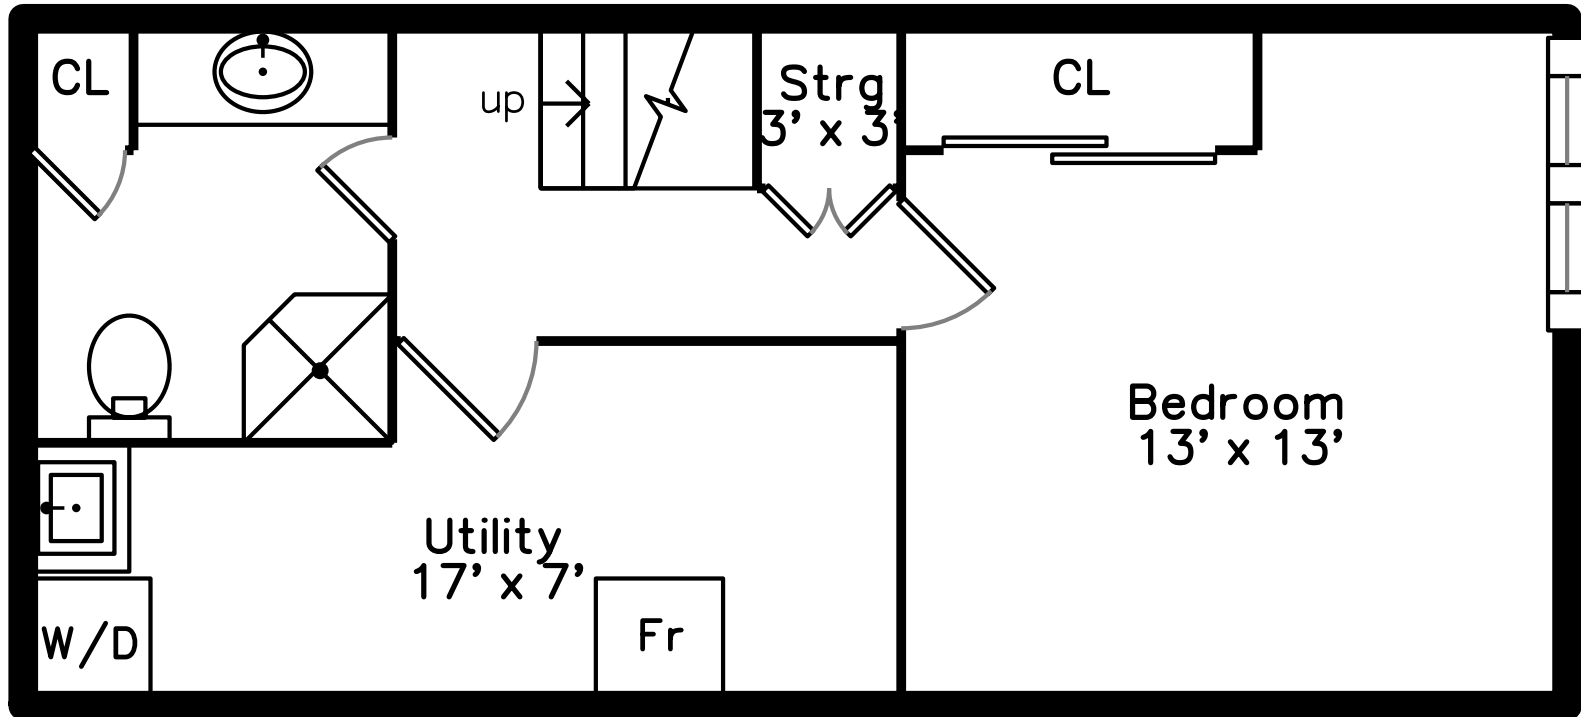

Upper

Lower

Main

58 Garden Street #H2
Cambridge, MA 02138

PicturePlan by  vis-home
Measurements may not be 100% accurate.
Floor plans are provided for convenience only.
Room sizes are not used to calculate area.

Upper

Main

Lower

Outside

Outside

Outside

Backyard

Backyard

Backyard

Living Room

Living Room

Living Room

Dining Room

Dining Room

Kitchen

Kitchen

Office

Master Bedroom

Master Bedroom

Master Bathroom

Bedroom

Bathroom

Laundry