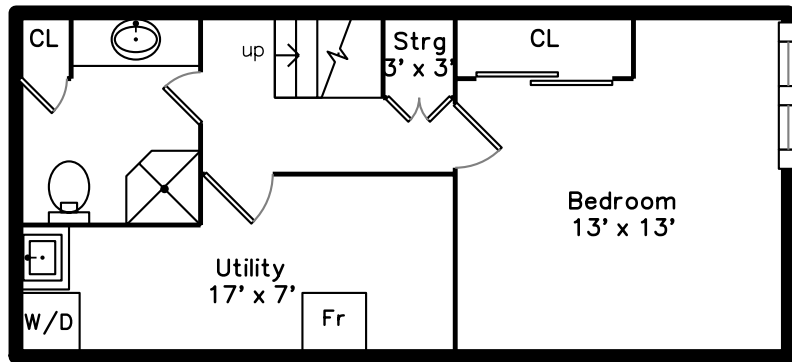

Upper

Lower

Main

58 Garden Street #H2
Cambridge, MA 02138

PicturePlan by  vis-home
Measurements may not be 100% accurate.
Floor plans are provided for convenience only.
Room sizes are not used to calculate area.

Upper

Main

Lower

Outside

Outside

Outside

Backyard

Backyard

Backyard

Living Room

Living Room

Living Room

Dining Room

Dining Room

Kitchen

Kitchen

Office

Master Bedroom

Master Bedroom

Master Bathroom

Bedroom

Bathroom

Laundry