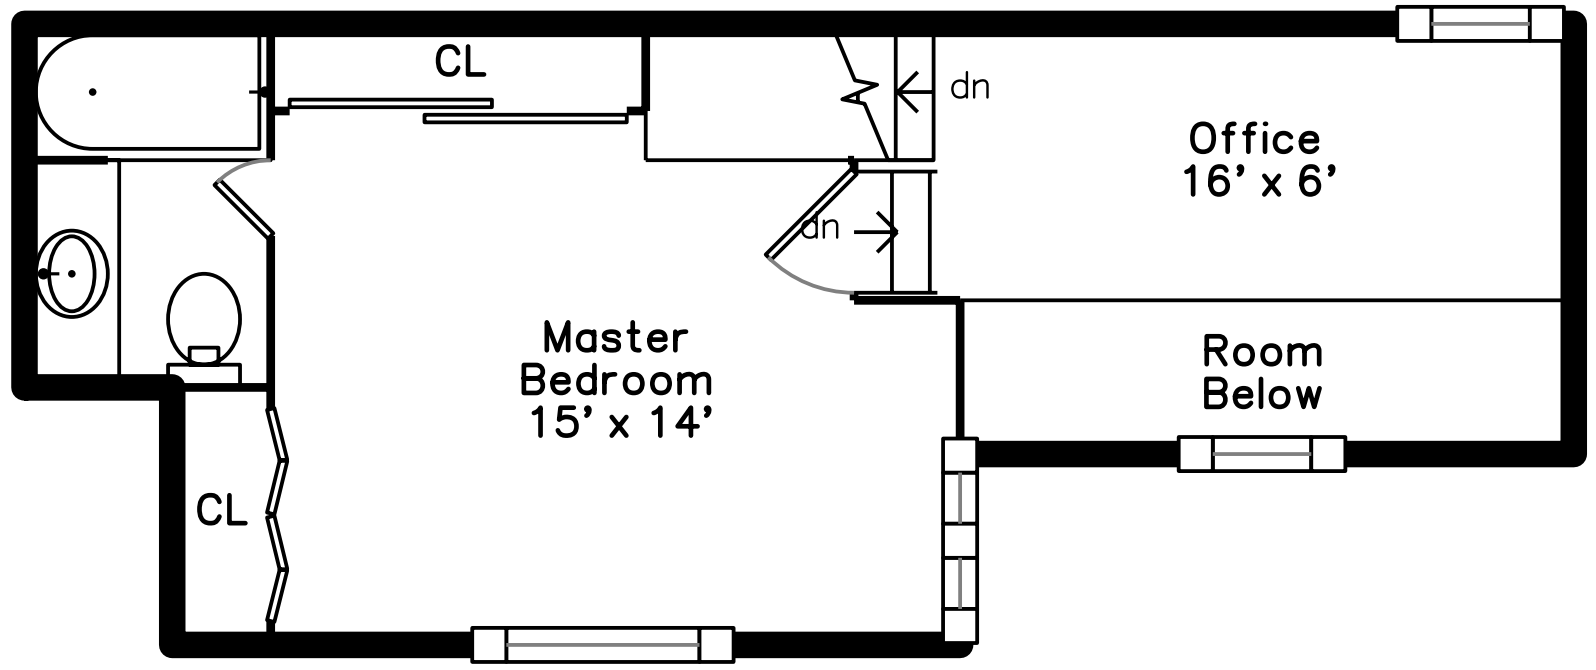

Upper

Lower

Main

58 Garden Street #H2
Cambridge, MA 02138

PicturePlan by  vis-home
Measurements may not be 100% accurate.
Floor plans are provided for convenience only.
Room sizes are not used to calculate area.

Upper

Main

Lower

Outside

Outside

Outside

Backyard

Backyard

Backyard

Living Room

Living Room

Living Room

Dining Room

Dining Room

Kitchen

Kitchen

Office

Master Bedroom

Master Bedroom

Master Bathroom

Bedroom

Bathroom

Laundry