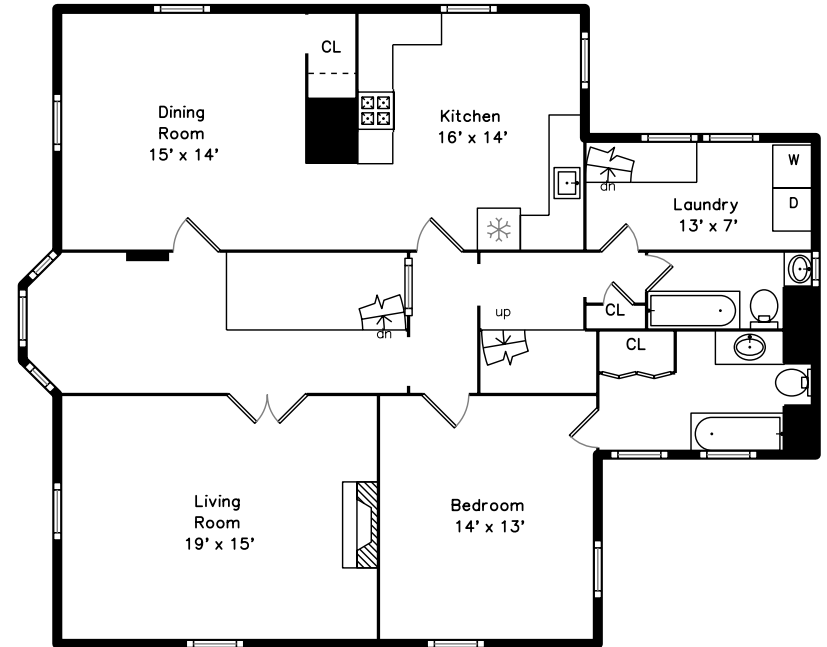

### Upper

### Main

22 Irving Street #1  
Watertown, MA 02472

PicturePlan by  vis-home  
Measurements may not be 100% accurate.  
Floor plans are provided for convenience only.  
Room sizes are not used to calculate area.

Living Room

Living Room

Living Room

Dining Room

Dining Room

Dining Room

Kitchen

Kitchen

Master Bedroom

Master Bedroom

Bedroom

Bedroom

Bedroom

WalkInCloset

Master Bathroom

Master Bathroom