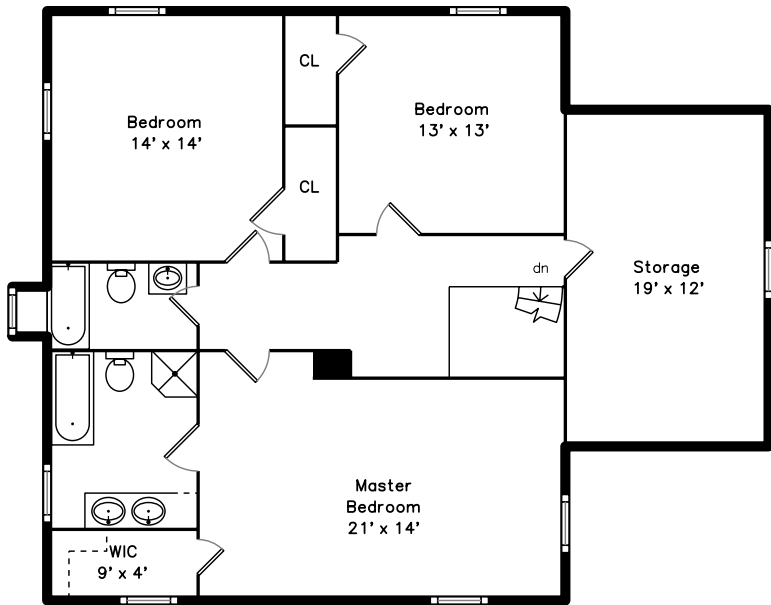

### Upper

### Main

22 Irving Street #1  
Watertown, MA 02472

PicturePlan by  vis-home  
Measurements may not be 100% accurate.  
Floor plans are provided for convenience only.  
Room sizes are not used to calculate area.

Living Room

Living Room

Living Room

Dining Room

Dining Room

Dining Room

Kitchen

Kitchen

Master Bedroom

Master Bedroom

Bedroom

Bedroom

Bedroom

WalkInCloset

Master Bathroom

Master Bathroom