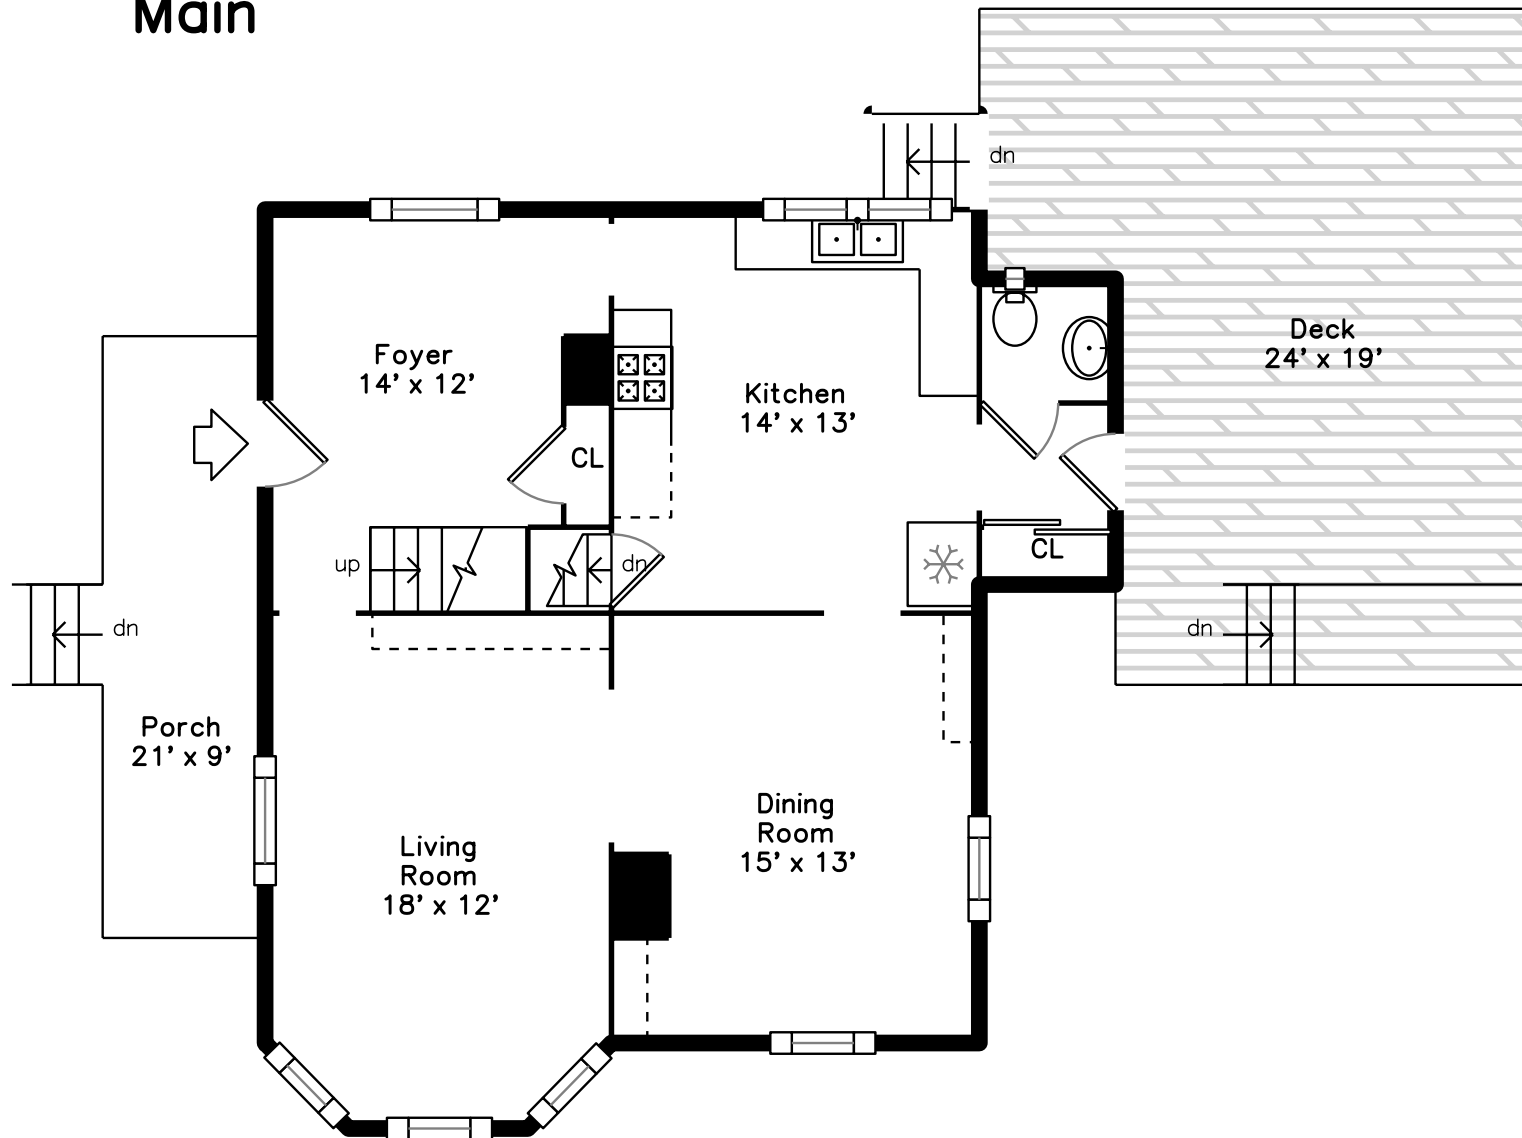

Top

Main

Upper

**189 North Main Street
Sharon, MA 02067**

PicturePlan by vis-home

Measurements may not be 100% accurate.
Floor plans are provided for convenience only.
Room sizes are not used to calculate area.

Top

Upper

Main

Outside

Outside

Back

Back

Back

Foyer

Porch

Living Room

Living Room

Dining Room

Dining Room

Kitchen

Kitchen

Powder Room

Deck

Deck

Bedroom

Bedroom

Bedroom

Bedroom

Bedroom