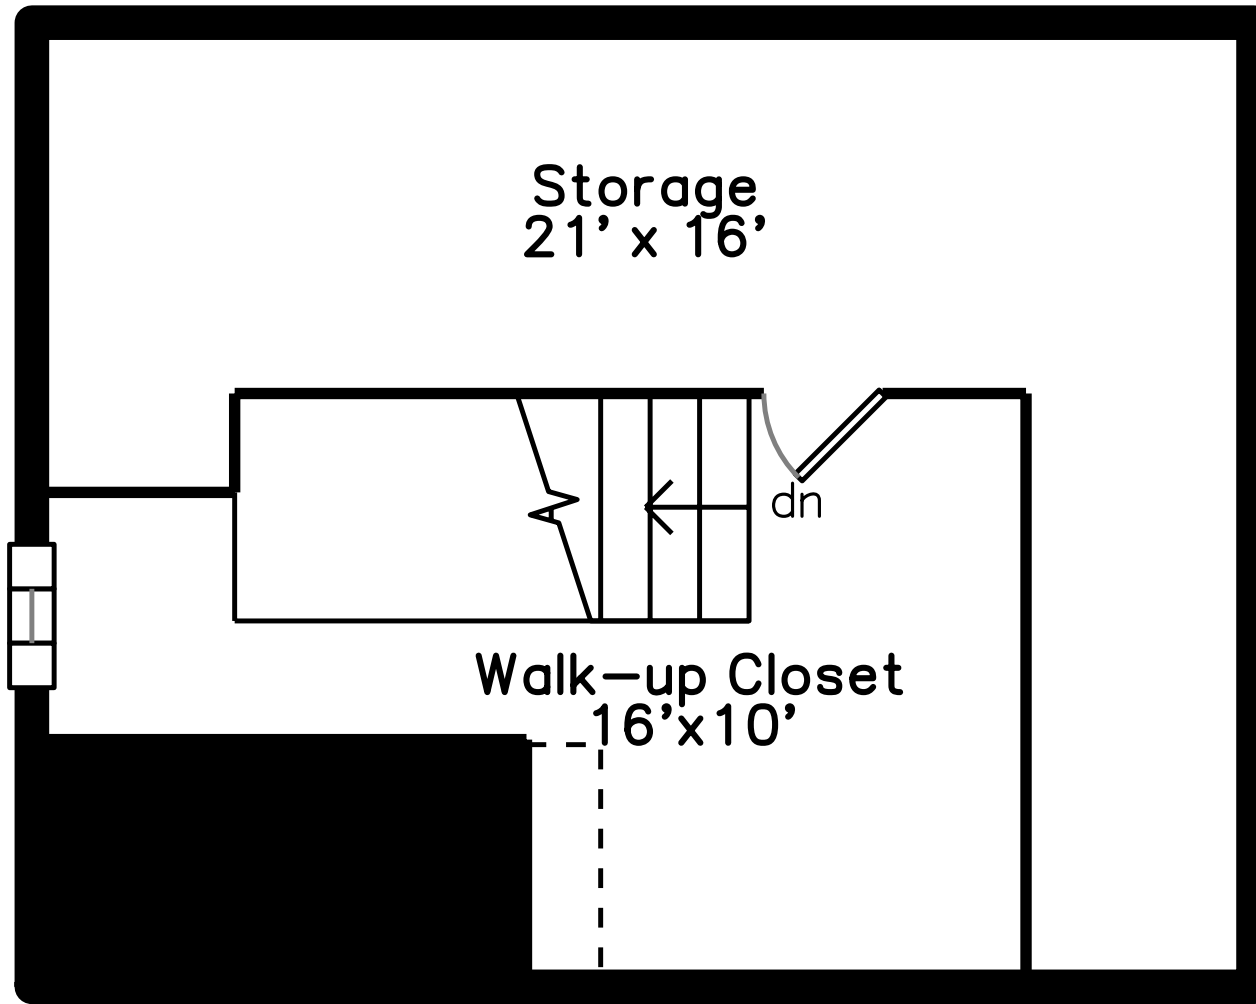

Top

Main

Upper

**189 North Main Street
Sharon, MA 02067**

PicturePlan by vis-home

Measurements may not be 100% accurate.
Floor plans are provided for convenience only.
Room sizes are not used to calculate area.

Top

Upper

Main

Outside

Outside

Back

Back

Back