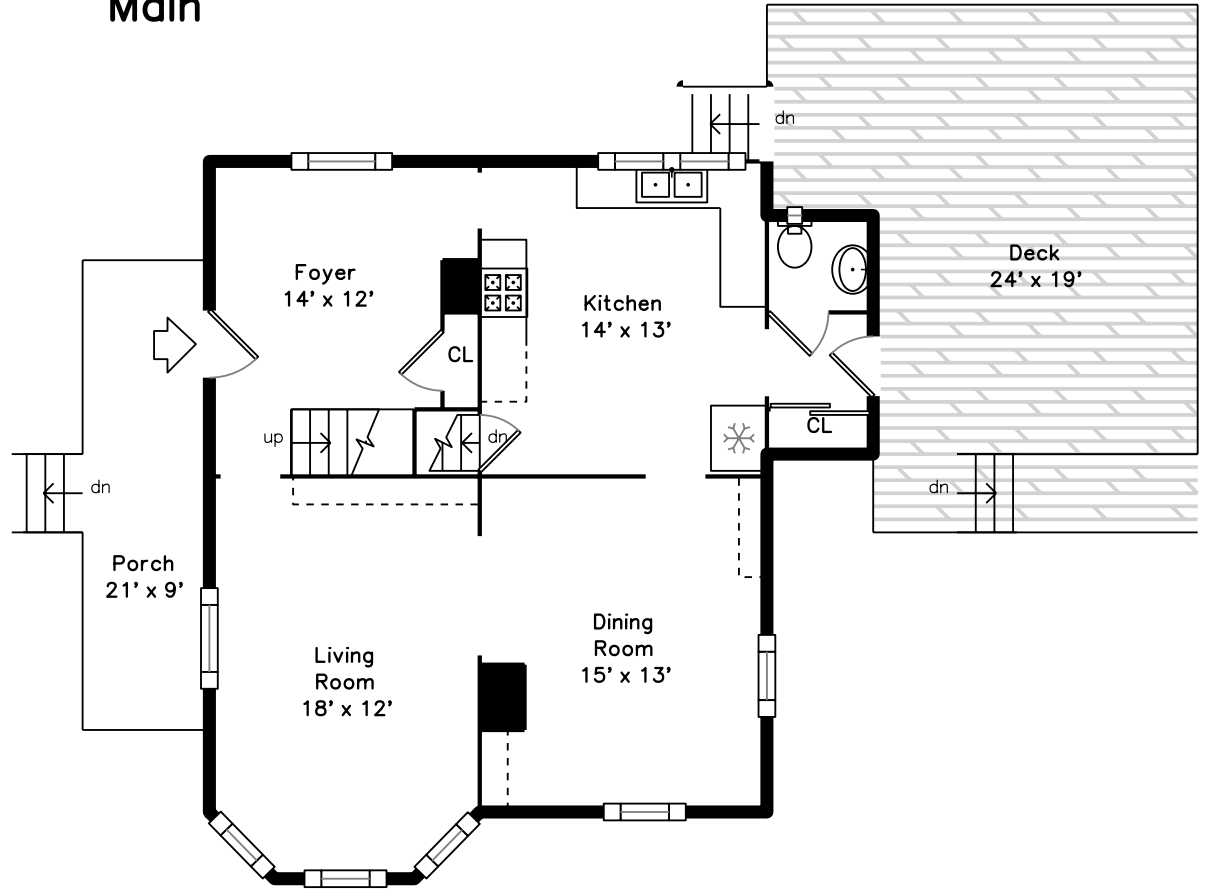

Top

Main

Upper

**189 North Main Street
Sharon, MA 02067**

PicturePlan by vis-home

Measurements may not be 100% accurate.
Floor plans are provided for convenience only.
Room sizes are not used to calculate area.

Top

Upper

Main

Outside

Outside

Back

Back

Back

Foyer

Porch

Living Room

Living Room

Dining Room

Dining Room

Kitchen

Kitchen

Storage