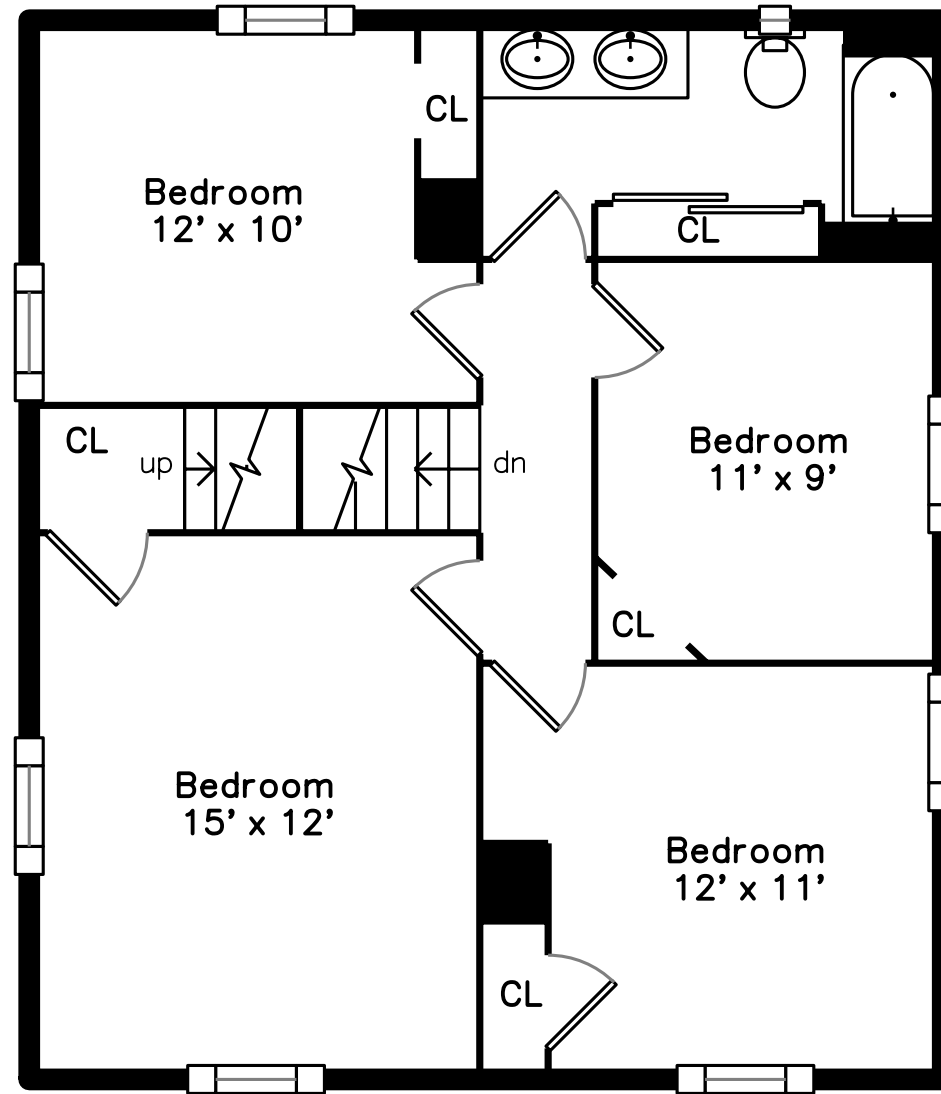

Top

Main

Upper

**189 North Main Street
Sharon, MA 02067**

PicturePlan by vis-home

Measurements may not be 100% accurate.
Floor plans are provided for convenience only.
Room sizes are not used to calculate area.

Top

Upper

Main

Outside

Outside

Back

Back

Back

Foyer

Porch

Living Room

Living Room

Dining Room

Dining Room

Kitchen

Kitchen

Powder Room

Deck

Deck

Bedroom

Bedroom

Bedroom

Bedroom

Bedroom