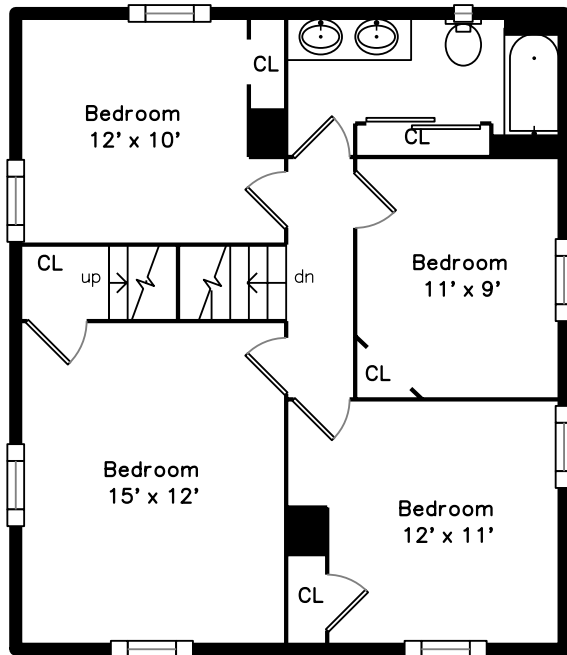

Top

Main

Upper

**189 North Main Street
Sharon, MA 02067**

PicturePlan by vis-home

Measurements may not be 100% accurate.
Floor plans are provided for convenience only.
Room sizes are not used to calculate area.

Top

Upper

Main

Outside

Outside

Back

Back

Back

Foyer

Porch

Living Room

Living Room

Dining Room

Dining Room

Kitchen

Kitchen

Powder Room

Deck

Deck

Bedroom

Bedroom

Bedroom

Bedroom

Bedroom