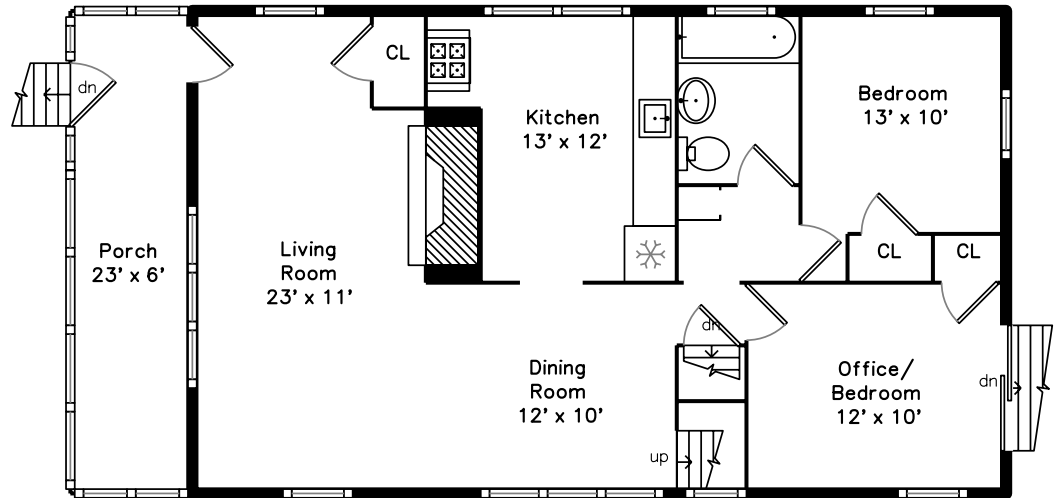

Upper

Basement

Main

11 Oakledge Street
Arlington, MA 02474

PicturePlan by  vis-home

Measurements may not be 100% accurate.
Floor plans are provided for convenience only.
Room sizes are not used to calculate area.

Upper

Main

Basement

Outside

Dining Room

Porch

Bedroom

Living Room

Bathroom

Living Room

Kitchen

Kitchen

Bedroom

Outside

Outside

Outside