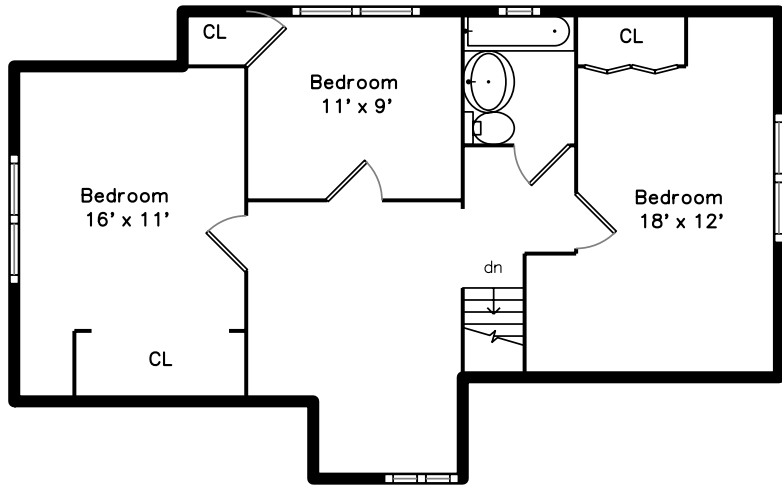

Upper

Basement

Main

11 Oakledge Street
Arlington, MA 02474

PicturePlan by  vis-home

Measurements may not be 100% accurate.
Floor plans are provided for convenience only.
Room sizes are not used to calculate area.

Upper

Main

Basement

Outside

Dining Room

Porch

Bedroom

Living Room

Bathroom

Living Room

Kitchen

Kitchen

Bedroom

Outside

Outside

Outside