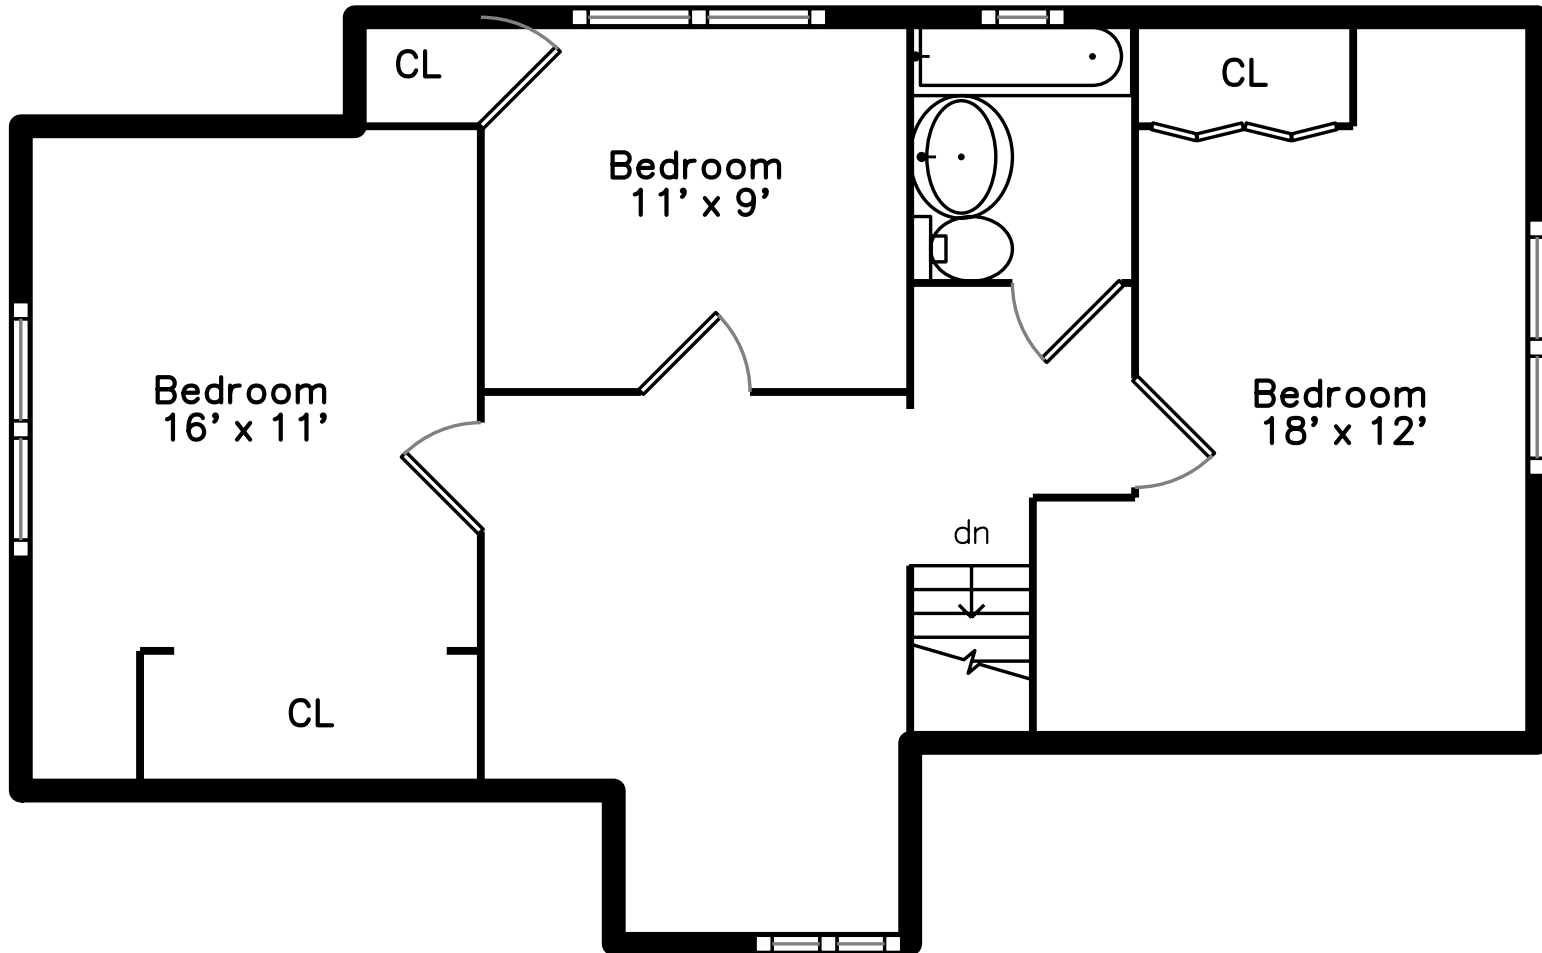

Upper

Basement

Main

11 Oakledge Street
Arlington, MA 02474

PicturePlan by  vis-home

Measurements may not be 100% accurate.
Floor plans are provided for convenience only.
Room sizes are not used to calculate area.

Upper

Main

Basement

Outside

Dining Room

Porch

Bedroom

Living Room

Bathroom

Living Room

Kitchen

Kitchen

Bedroom

Outside

Outside

Outside