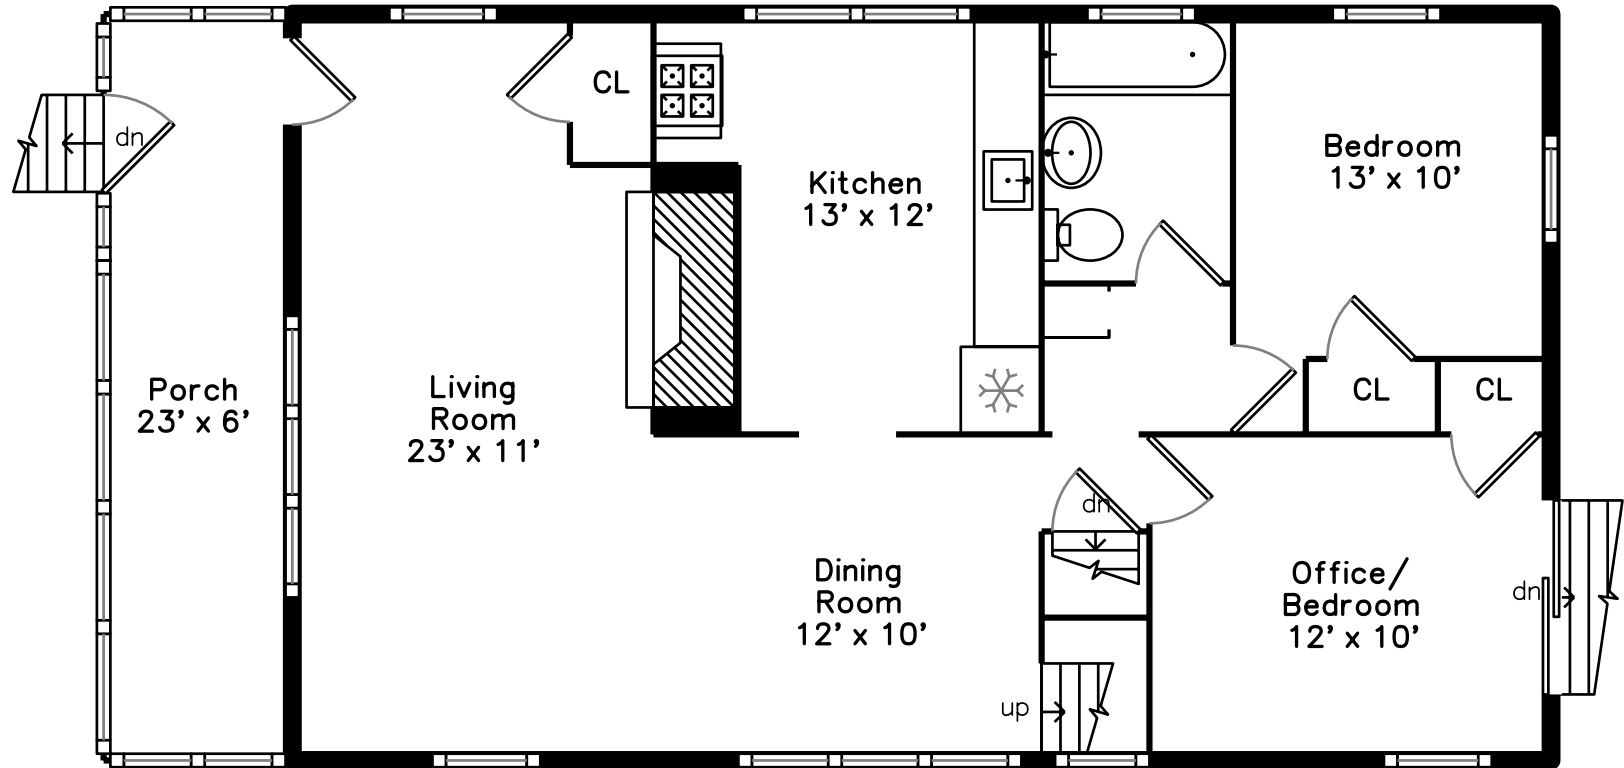

Upper

Basement

Main

11 Oakledge Street
Arlington, MA 02474

PicturePlan by  vis-home

Measurements may not be 100% accurate.
Floor plans are provided for convenience only.
Room sizes are not used to calculate area.

Upper

Main

Basement

Outside

Dining Room

Porch

Bedroom

Living Room

Bathroom

Living Room

Kitchen

Kitchen

Bedroom

Outside

Outside

Outside