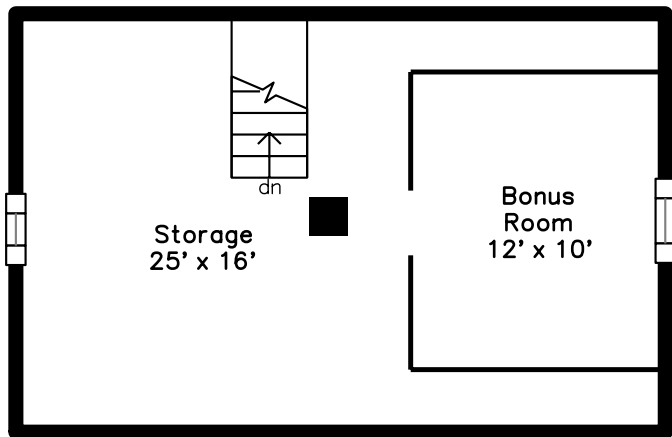

Top

Main

Upper

109 Marvin Road
Melrose, MA 02176

PicturePlan by  vis-home
Measurements may not be 100% accurate.
Floor plans are provided for convenience only.
Room sizes are not used to calculate area.

Top

Foyer

Foyer

Living Room

Living Room

Dining Room

Dining Room

Kitchen

Kitchen