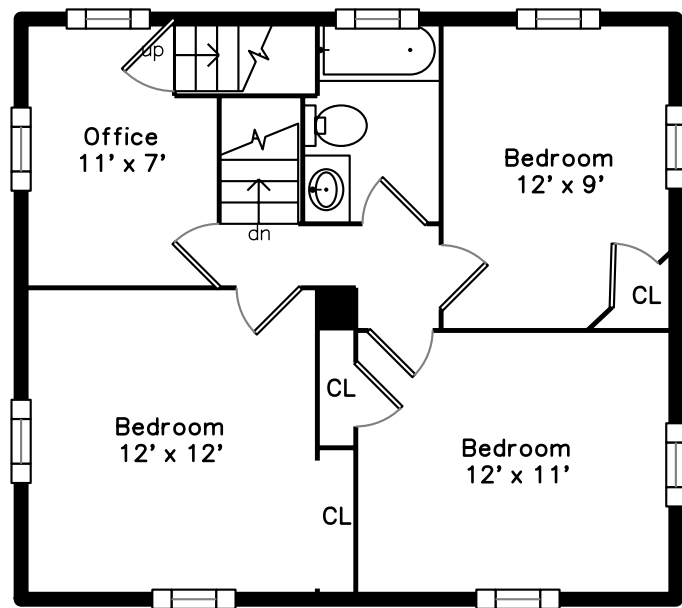

Top

Main

Upper

109 Marvin Road
Melrose, MA 02176

PicturePlan by  vis-home
Measurements may not be 100% accurate.
Floor plans are provided for convenience only.
Room sizes are not used to calculate area.

Top

Foyer

Foyer

Living Room

Living Room

Dining Room

Dining Room

Kitchen

Kitchen

Kitchen

Porch

Hall

Office

Office

Bedroom

Bedroom

Bedroom

Bedroom

Bedroom

Bathroom

Bathroom

Basement

Laundry