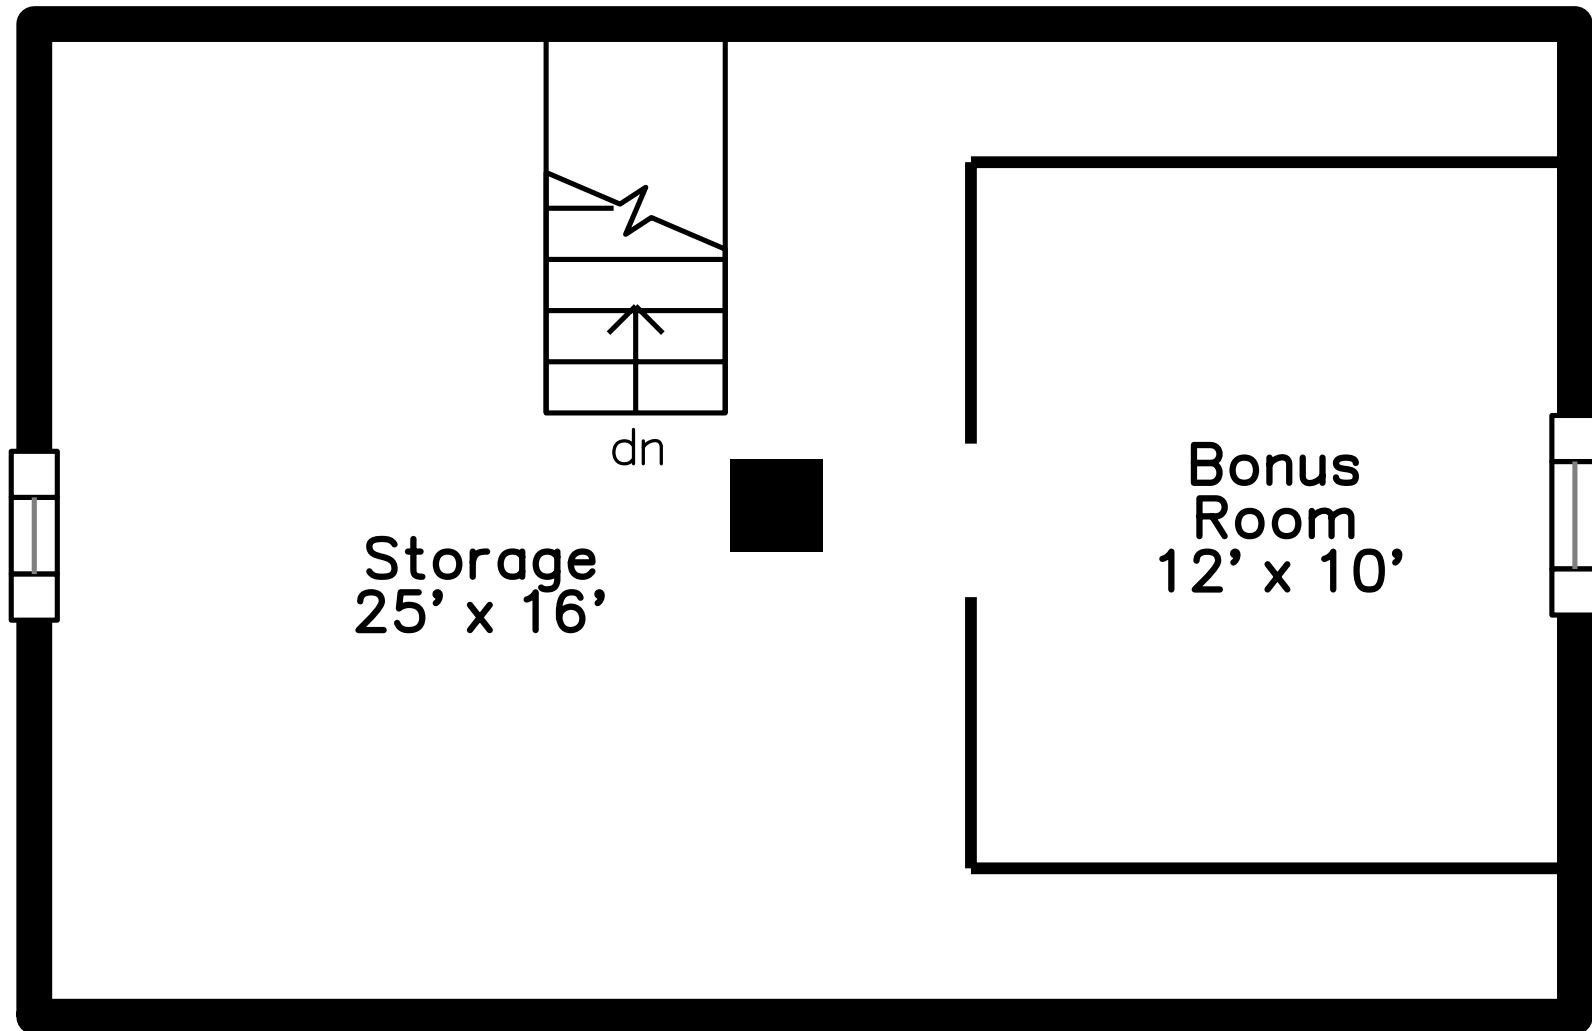

Top

Main

Upper

109 Marvin Road
Melrose, MA 02176

PicturePlan by  vis-home
Measurements may not be 100% accurate.
Floor plans are provided for convenience only.
Room sizes are not used to calculate area.

Top

Foyer

Foyer

Living Room

Living Room

Dining Room

Dining Room

Kitchen

Kitchen

Kitchen

Porch

Hall

Office

Office

Bedroom

Bedroom

Bedroom

Bedroom

Bedroom

Bathroom

Bathroom

Basement

Laundry