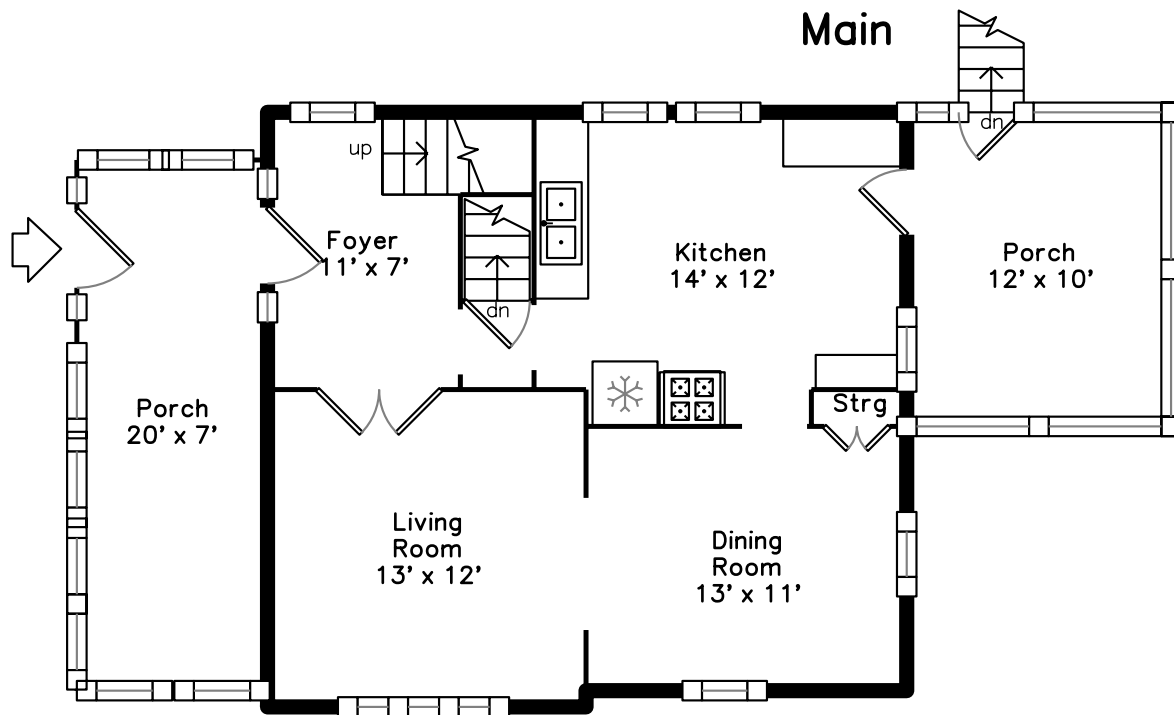

Top

Main

Upper

109 Marvin Road
Melrose, MA 02176

PicturePlan by  vis-home
Measurements may not be 100% accurate.
Floor plans are provided for convenience only.
Room sizes are not used to calculate area.

Top

Upper

Main

Outside

Outside

Outside

Garage

Patio

Porch

Foyer

Foyer

Living Room

Living Room

Dining Room

Dining Room

Kitchen

Kitchen

Kitchen

Porch

Hall

Office

Office

Bedroom

Bedroom

Bedroom