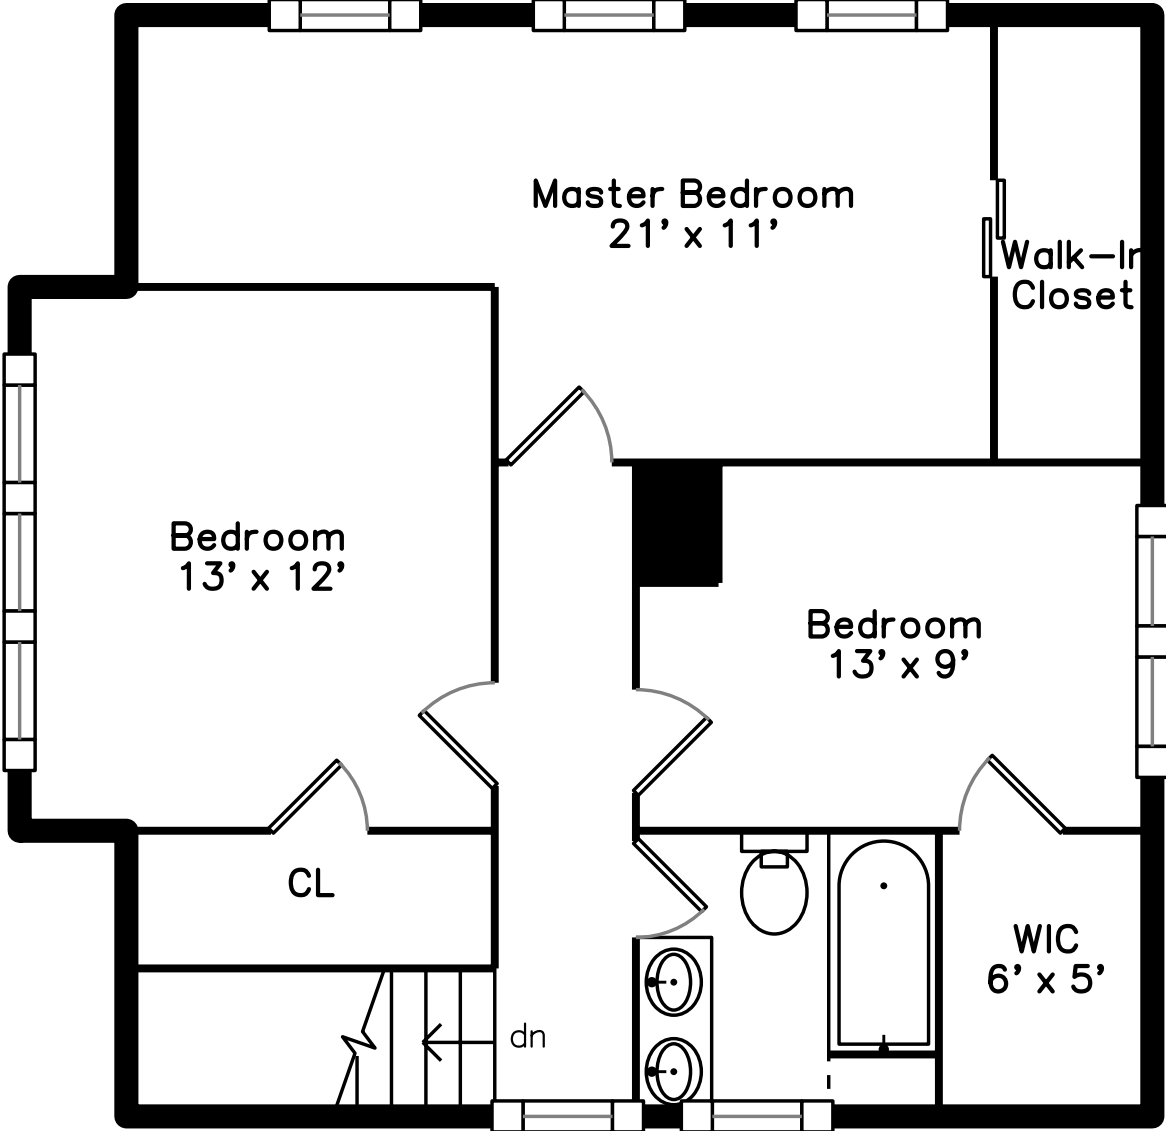

Upper

72 Fells Avenue
Medford, MA 02155

PicturePlan by 

Measurements may not be 100% accurate.

Floor plans are provided for convenience only.

Room sizes are not used to calculate area.

Main

Upper

Main

Outside

Outside

Backyard

Backyard

Backyard

Deck

Deck

Living Room

Living Room

Living Room

Living Room

Dining Room

Dining Room

Dining Room

Dining Room

Bedroom

Bedroom

Bedroom

Bedroom

Bedroom

Bathroom

Bathroom