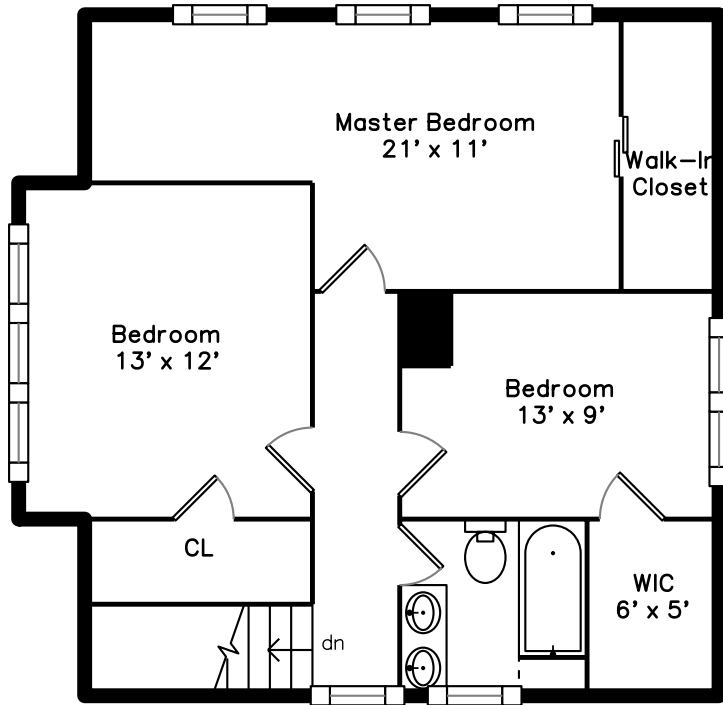

Upper

72 Fells Avenue
Medford, MA 02155

PicturePlan by 

Measurements may not be 100% accurate.

Floor plans are provided for convenience only.

Room sizes are not used to calculate area.

Main

Upper

Main

Outside

Outside

Backyard

Backyard

Backyard

Deck

Deck

Living Room

Living Room

Living Room

Living Room

Dining Room

Dining Room

Dining Room

Dining Room

Bedroom

Bedroom

Bedroom

Bedroom

Bedroom

Bathroom

Bathroom