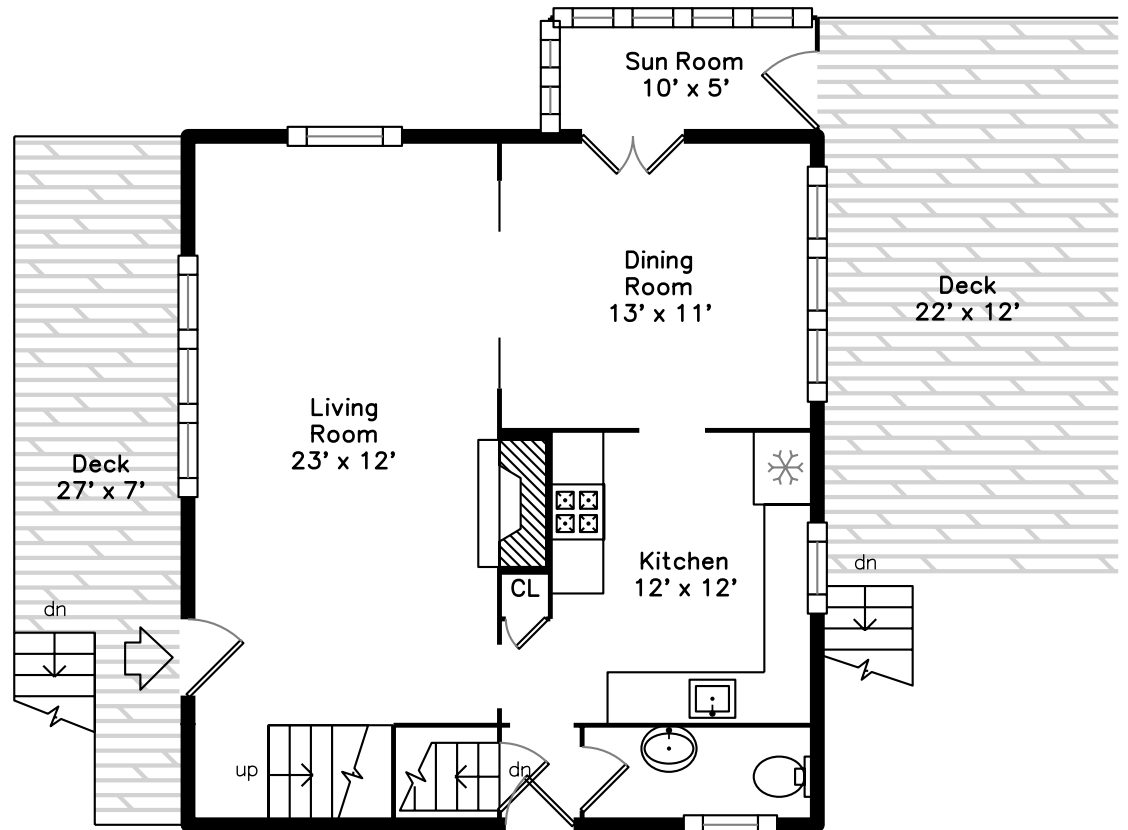

Upper

72 Fells Avenue
Medford, MA 02155

PicturePlan by 

Measurements may not be 100% accurate.

Floor plans are provided for convenience only.

Room sizes are not used to calculate area.

Main

Upper

Main

Outside

Outside

Backyard

Backyard

Backyard

Deck

Deck

Living Room

Living Room

Living Room

Living Room

Dining Room

Dining Room

Dining Room

Dining Room

Kitchen

Kitchen

Kitchen

Kitchen

Powder Room

Deck

Deck

Bedroom