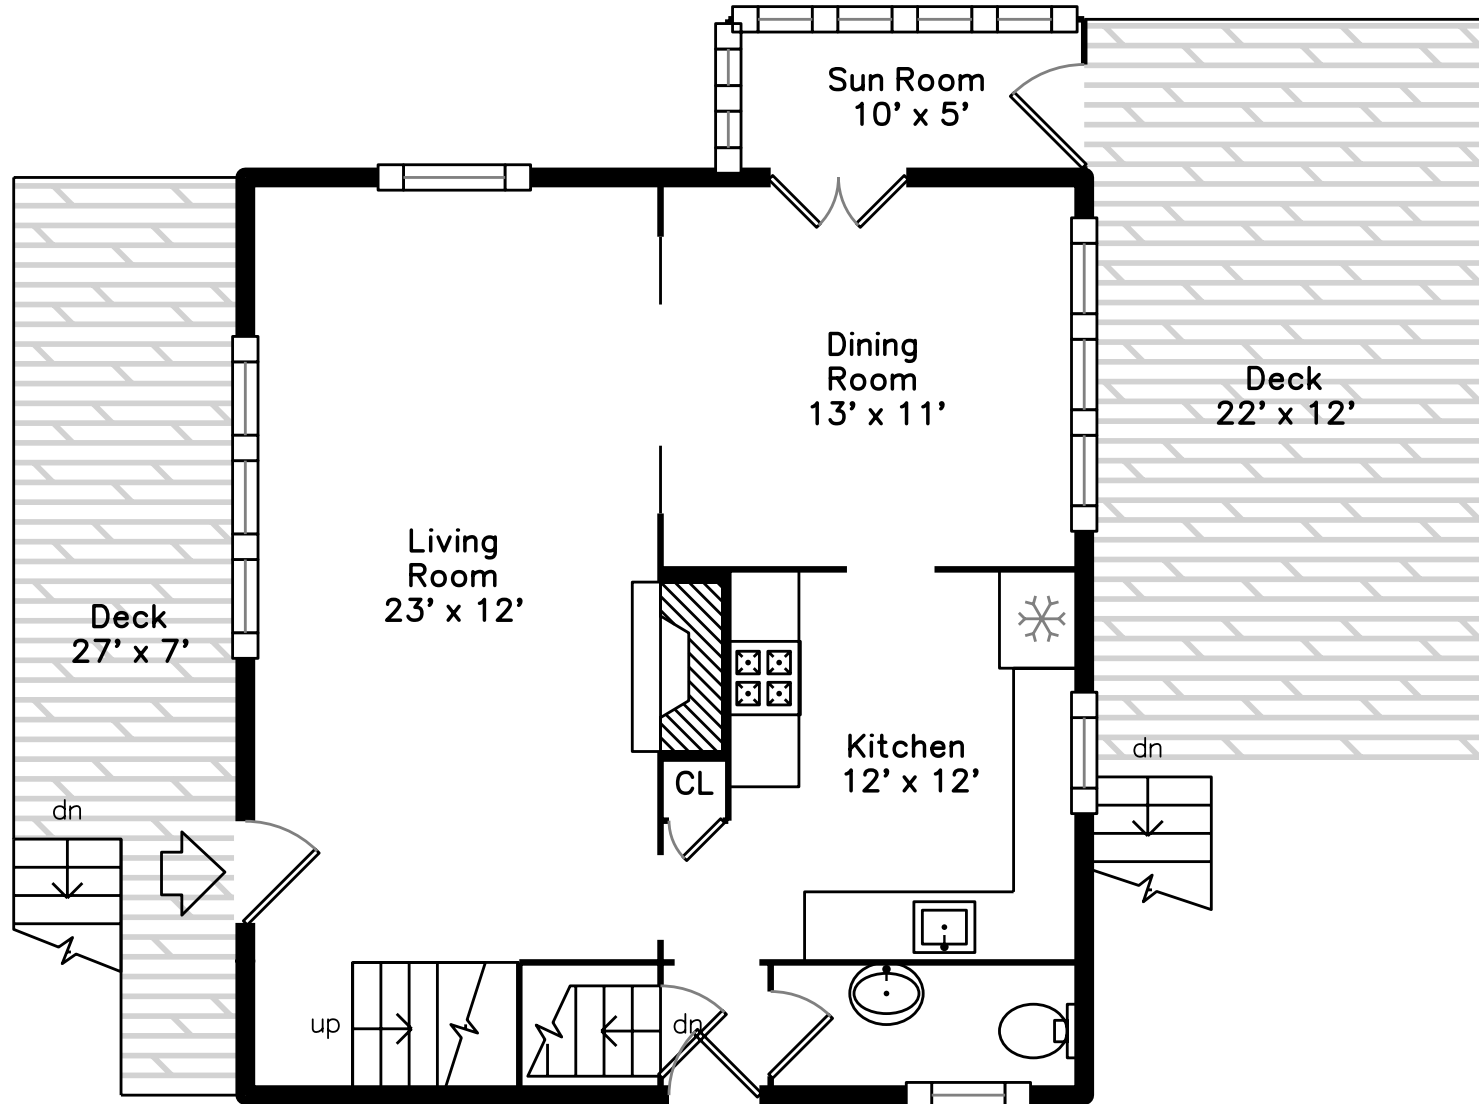

Upper

72 Fells Avenue
Medford, MA 02155

PicturePlan by 

Measurements may not be 100% accurate.

Floor plans are provided for convenience only.

Room sizes are not used to calculate area.

Main

Upper

Main

Outside

Outside

Backyard

Backyard

Backyard

Deck

Deck

Living Room

Living Room

Living Room

Living Room

Dining Room

Dining Room

Dining Room

Dining Room

Kitchen

Kitchen

Kitchen

Kitchen

Powder Room

Deck

Deck

Bedroom