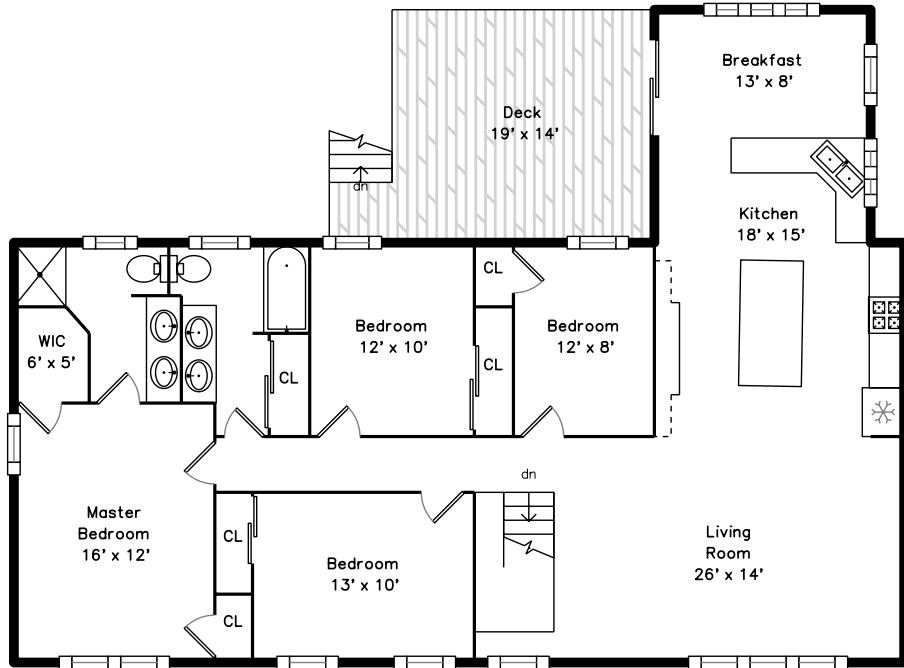

Upper

Main

18 Emily Road
Framingham, MA 01701

PicturePlan by  vis-home
Measurements may not be 100% accurate.
Floor plans are provided for convenience only.
Room sizes are not used to calculate area.

Upper

Main

Outside

Outside

Backyard

Backyard

Backyard

Foyer

Family Room

Family Room

Recreation Room

Recreation Room

Recreation Room

Bathroom

Living Room

Living Room

Kitchen

Kitchen

Kitchen

Kitchen

Bedroom

Bedroom

Bedroom

Master Bedroom

Bathroom