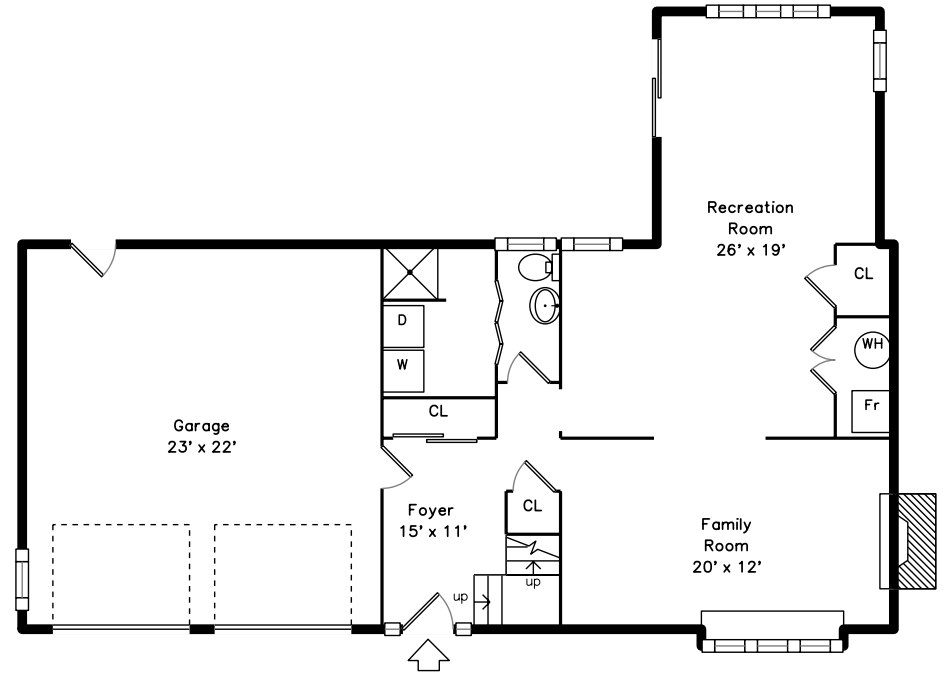

Upper

Main

18 Emily Road
Framingham, MA 01701

PicturePlan by  vis-home
Measurements may not be 100% accurate.
Floor plans are provided for convenience only.
Room sizes are not used to calculate area.

Upper

Main

Outside

Outside

Backyard

Backyard

Backyard

Foyer

Family Room

Family Room

Recreation Room

Recreation Room

Recreation Room

Bathroom

Living Room

Living Room

Kitchen

Kitchen

Kitchen

Kitchen

Bedroom

Bedroom

Bedroom

Master Bedroom

Bathroom