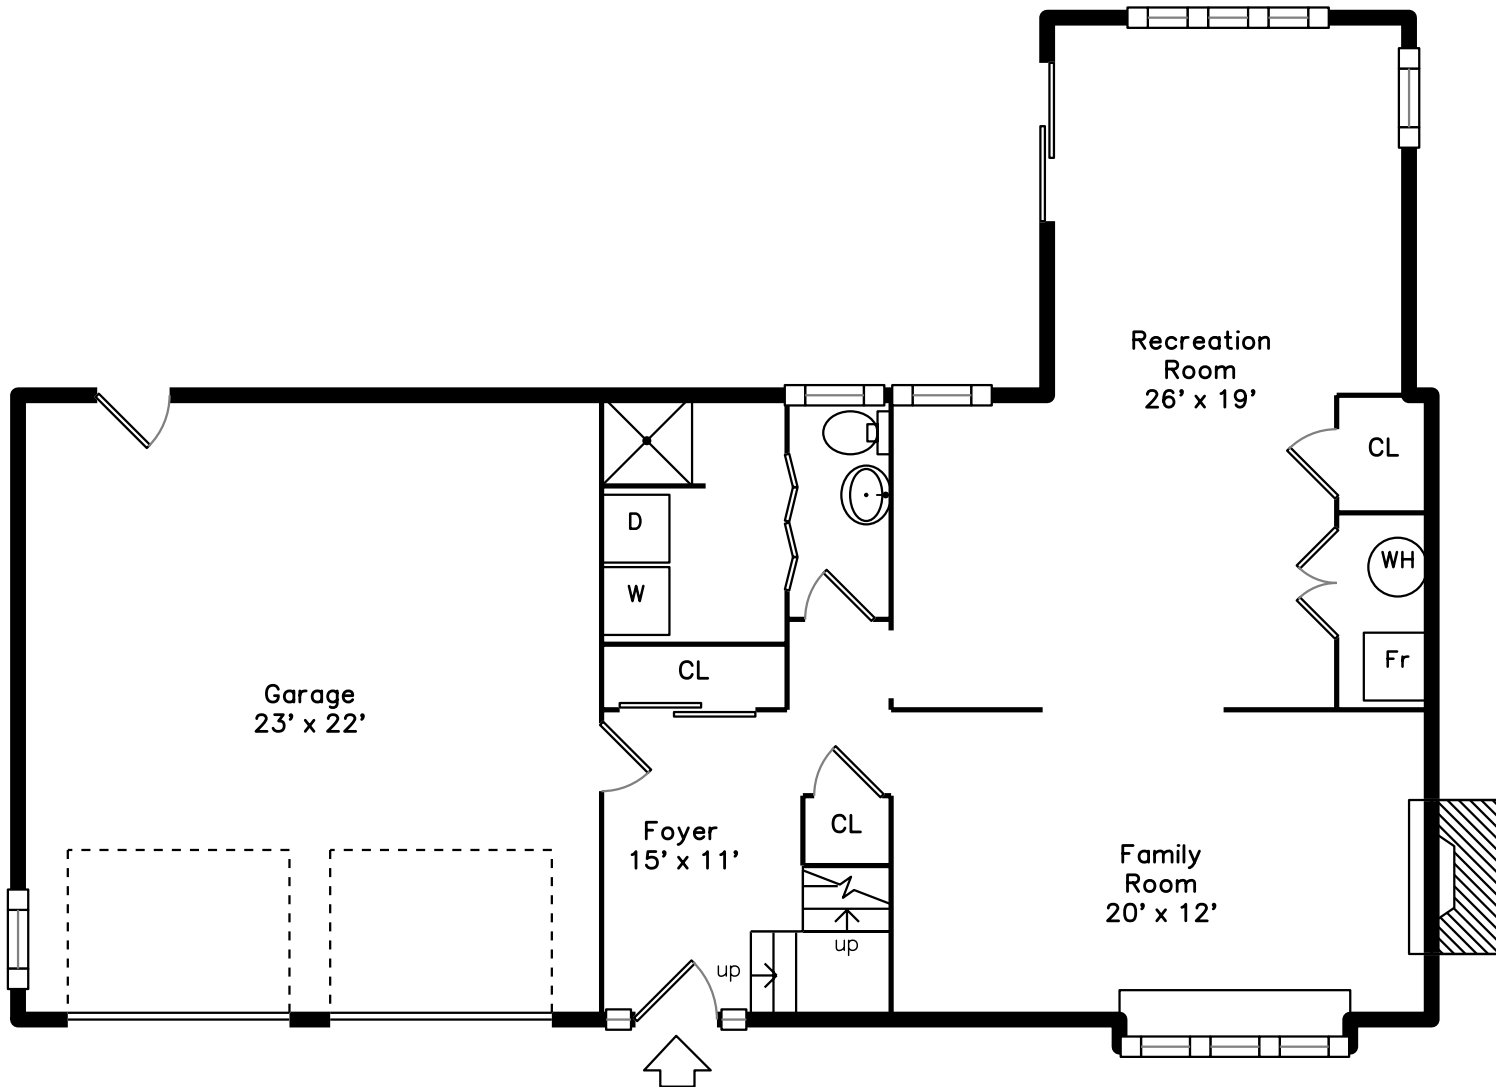

Upper

Main

18 Emily Road
Framingham, MA 01701

PicturePlan by  vis-home
Measurements may not be 100% accurate.
Floor plans are provided for convenience only.
Room sizes are not used to calculate area.

Upper

Main

Outside

Outside

Backyard

Backyard

Backyard

Foyer

Family Room

Family Room

Recreation Room

Recreation Room

Recreation Room

Bathroom

Living Room

Living Room

Kitchen

Kitchen

Kitchen

Kitchen

Bedroom

Bedroom

Bedroom

Master Bedroom

Bathroom