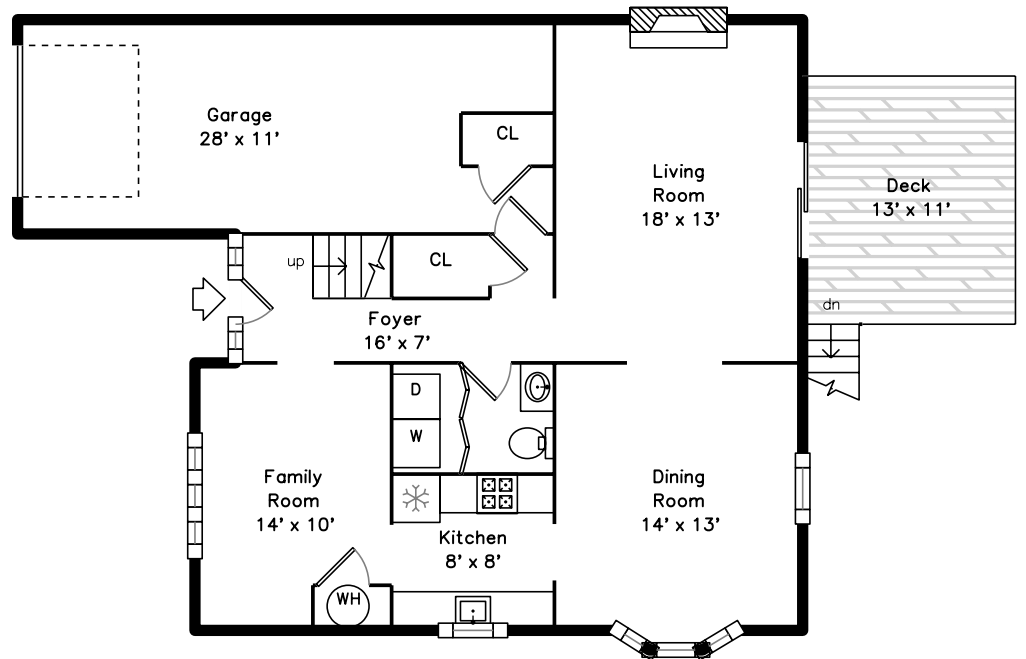

## Upper

## Main

11 Homeward Lane  
Natick, MA 01760

PicturePlan by  vis-home

Measurements may not be 100% accurate.  
Floor plans are provided for convenience only.  
Room sizes are not used to calculate area.

# Upper

Foyer

Living Room

Living Room

Dining Room

Dining Room

Kitchen

Kitchen

Family Room