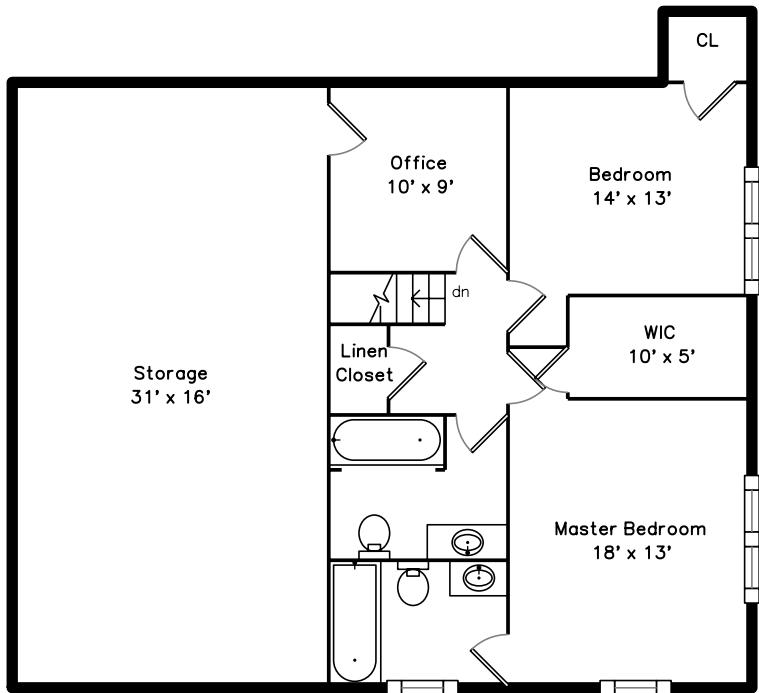

## Upper

## Main

11 Homeward Lane  
Natick, MA 01760

PicturePlan by  vis-home

Measurements may not be 100% accurate.  
Floor plans are provided for convenience only.  
Room sizes are not used to calculate area.

Foyer

Living Room

Living Room

Dining Room

Dining Room

Kitchen

Kitchen

Family Room

Office

WIC

Bathroom

Bathroom