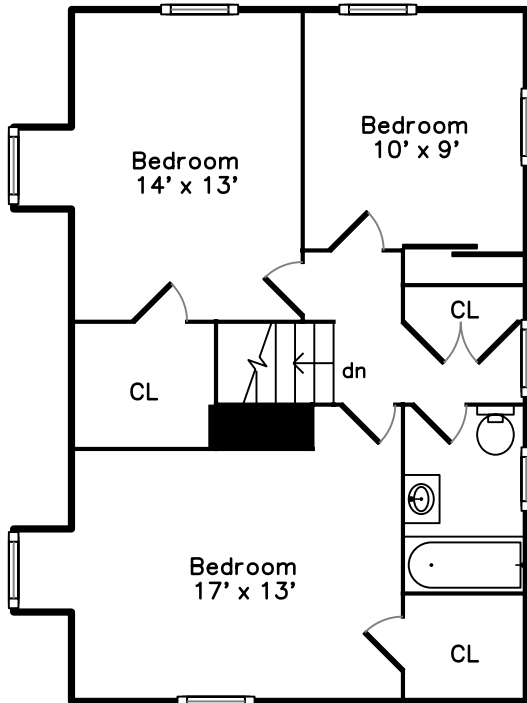

Upper

Main

**84 Sartell Road
Waltham, MA 02451**

PicturePlan(tm) by Vis-Home(C) 2016
Measurements may not be 100% accurate.
Floor plans are provided for convenience only.
Room sizes are not used to calculate area.

Upper

Main

Outside

Outside

Outside

Outside

Living Room

Living Room

Living Room

Living Room

Living Room

Kitchen

Kitchen

Kitchen

Sitting

05Bath

Bedroom

Bedroom

Bedroom

Bathroom