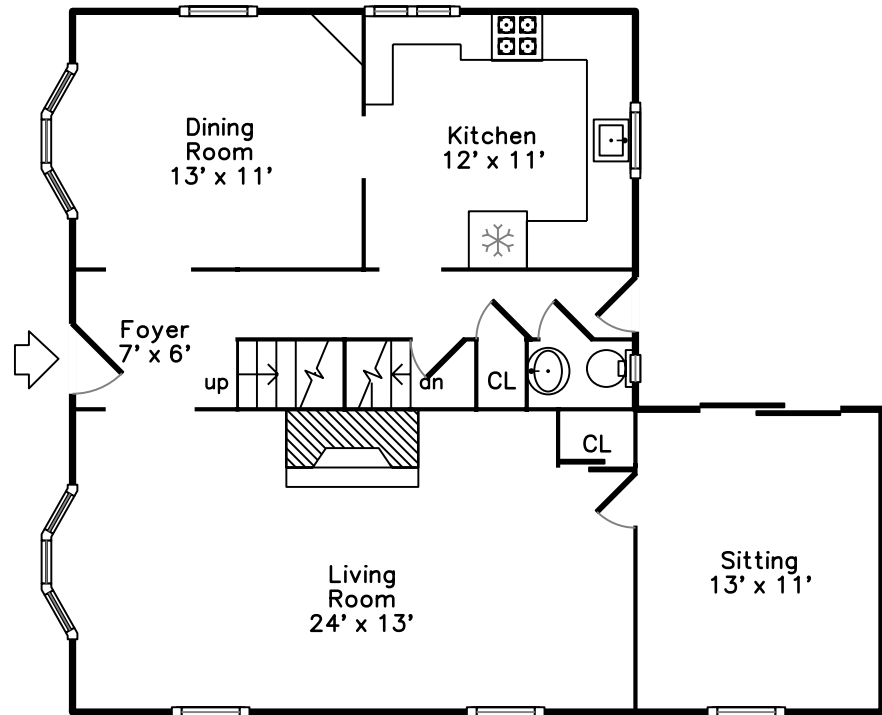

Upper

Main

**84 Sartell Road
Waltham, MA 02451**

PicturePlan(tm) by Vis-Home(C) 2016
Measurements may not be 100% accurate.
Floor plans are provided for convenience only.
Room sizes are not used to calculate area.

Upper

Main

Outside

Outside

Outside

Outside

Living Room

Living Room

Living Room

Living Room

Living Room

Kitchen

Kitchen

Kitchen

Sitting

05Bath

Bedroom

Bedroom

Bedroom

Bathroom