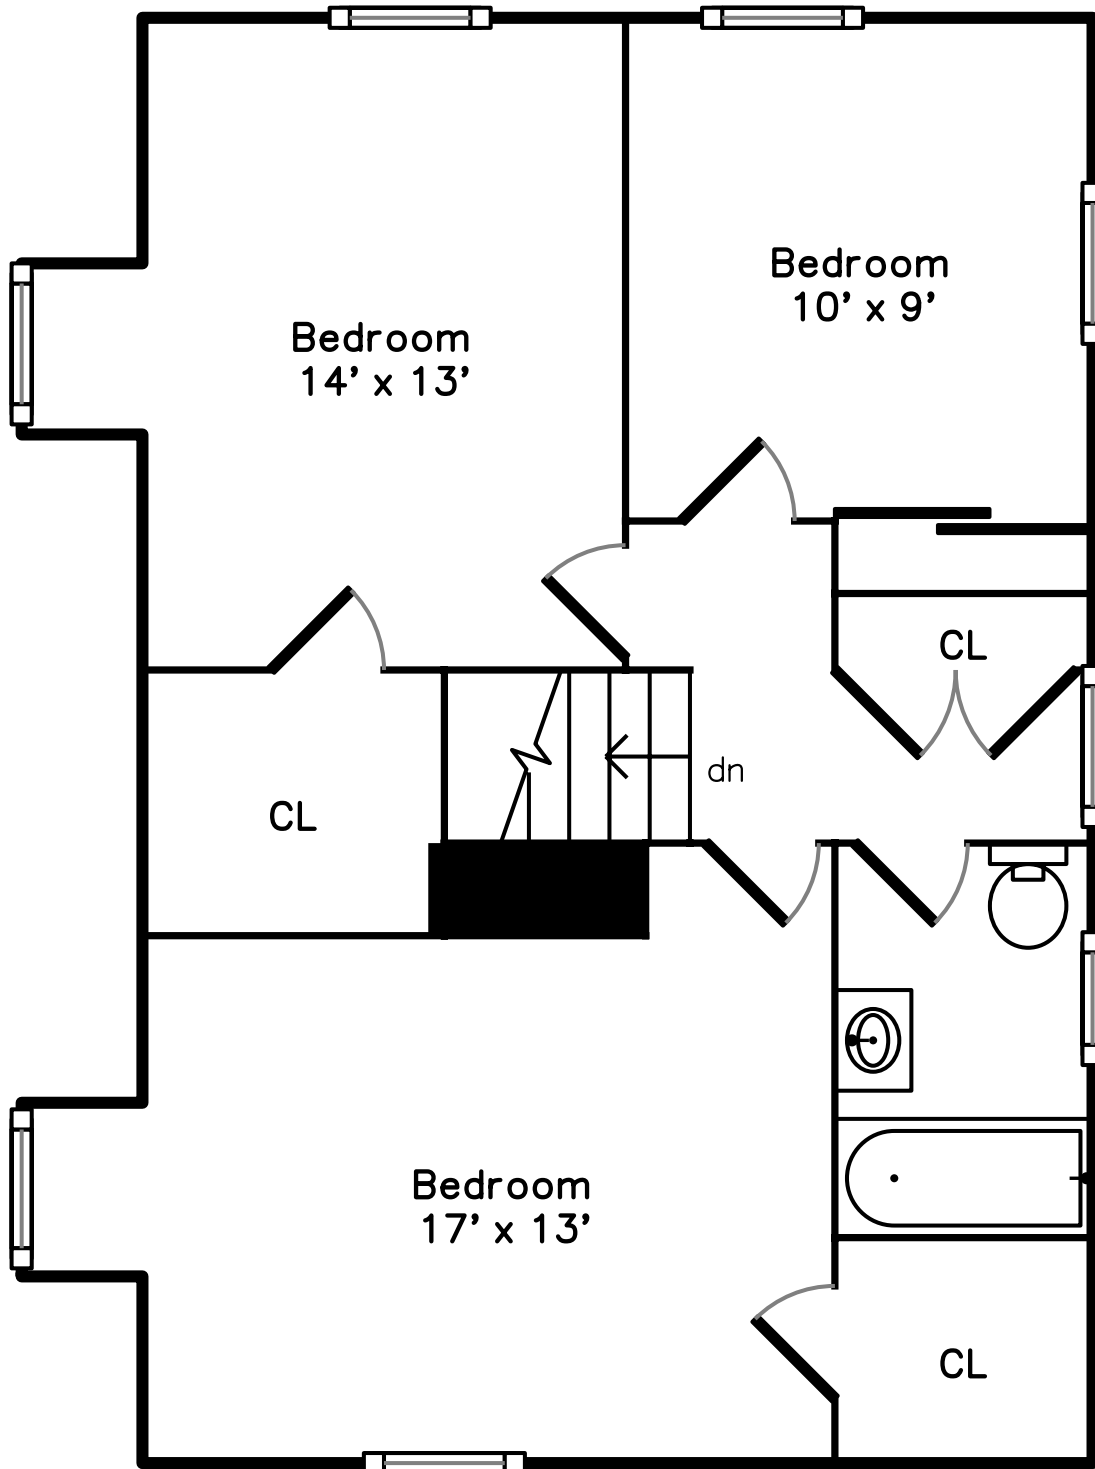

Upper

Main

**84 Sartell Road
Waltham, MA 02451**

PicturePlan(tm) by Vis-Home(C) 2016
Measurements may not be 100% accurate.
Floor plans are provided for convenience only.
Room sizes are not used to calculate area.

Upper

Main

Outside

Outside

Outside

Outside

Living Room

Living Room

Living Room

Living Room

Living Room

Kitchen

Kitchen

Kitchen

Sitting

05Bath

Bedroom

Bedroom

Bedroom

Bathroom