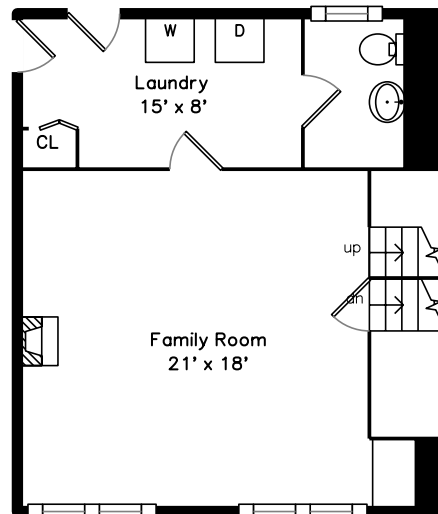

Top

Upper

Main

Basement

Lower

12 Spruce Tree Lane
Wayland, MA 01778

PicturePlan by  vis-home

Measurements may not be 100% accurate.
Floor plans are provided for convenience only.
Room sizes are not used to calculate area.

Top

Upper

Main

Lower

Basement

Outside

Outside

Outside

Back

Back

Back

Back

Foyer

Living Room

Living Room

Living Room

Dining Room

Dining Room

Kitchen

Kitchen

Kitchen

Bedroom

Bedroom

Bedroom