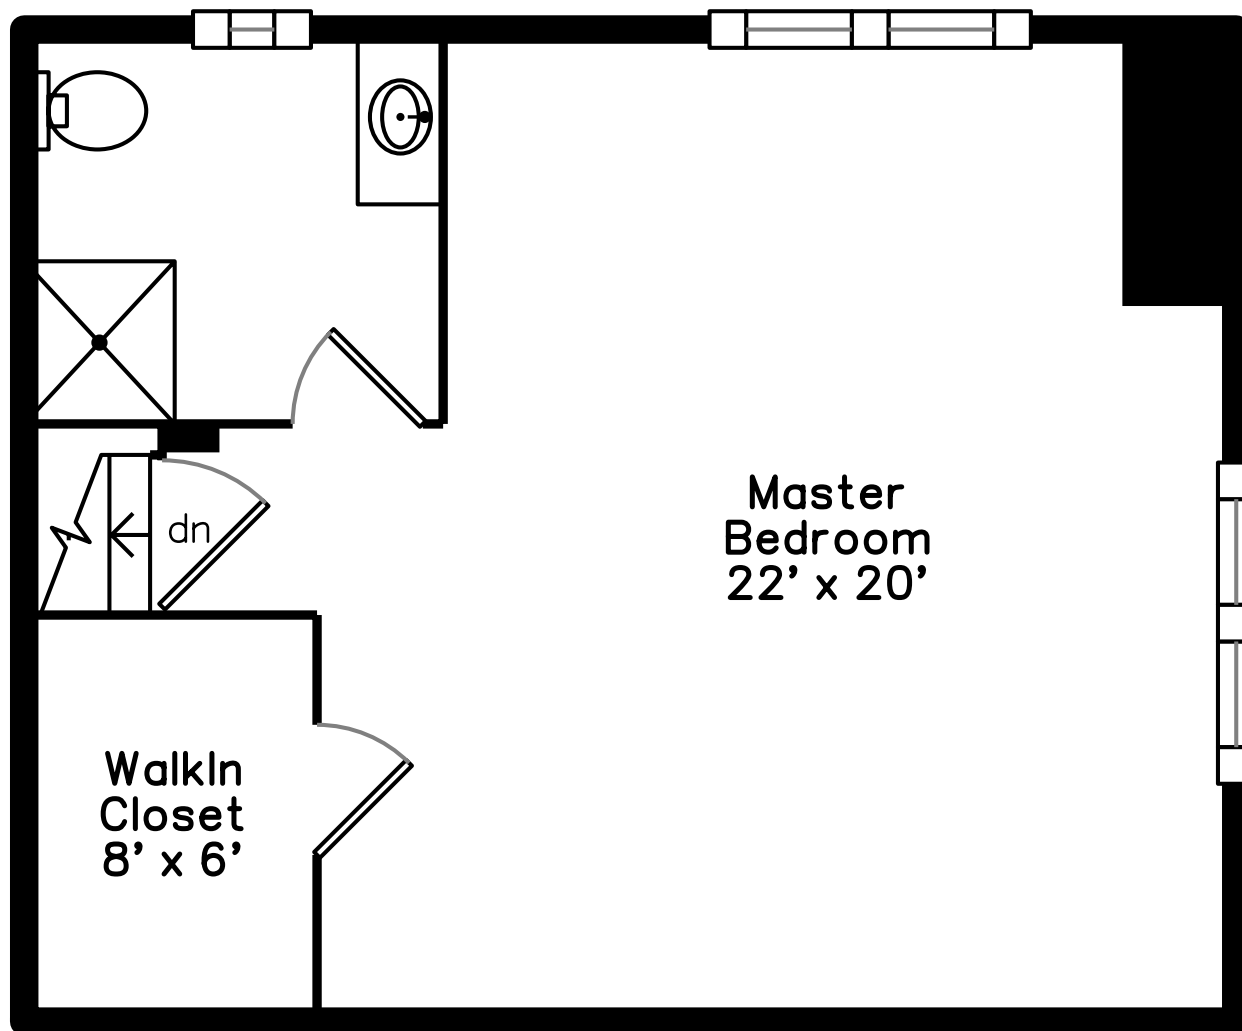

Top

Upper

Main

Basement

Lower

12 Spruce Tree Lane
Wayland, MA 01778

PicturePlan by  vis-home

Measurements may not be 100% accurate.
Floor plans are provided for convenience only.
Room sizes are not used to calculate area.

Top

Upper

Main

Lower

Basement

Outside

Outside

Outside

Back

Back

Back

Back

Foyer

Living Room

Living Room

Living Room

Dining Room

Dining Room

Kitchen

Kitchen

Kitchen

Bedroom

Bedroom

Bedroom