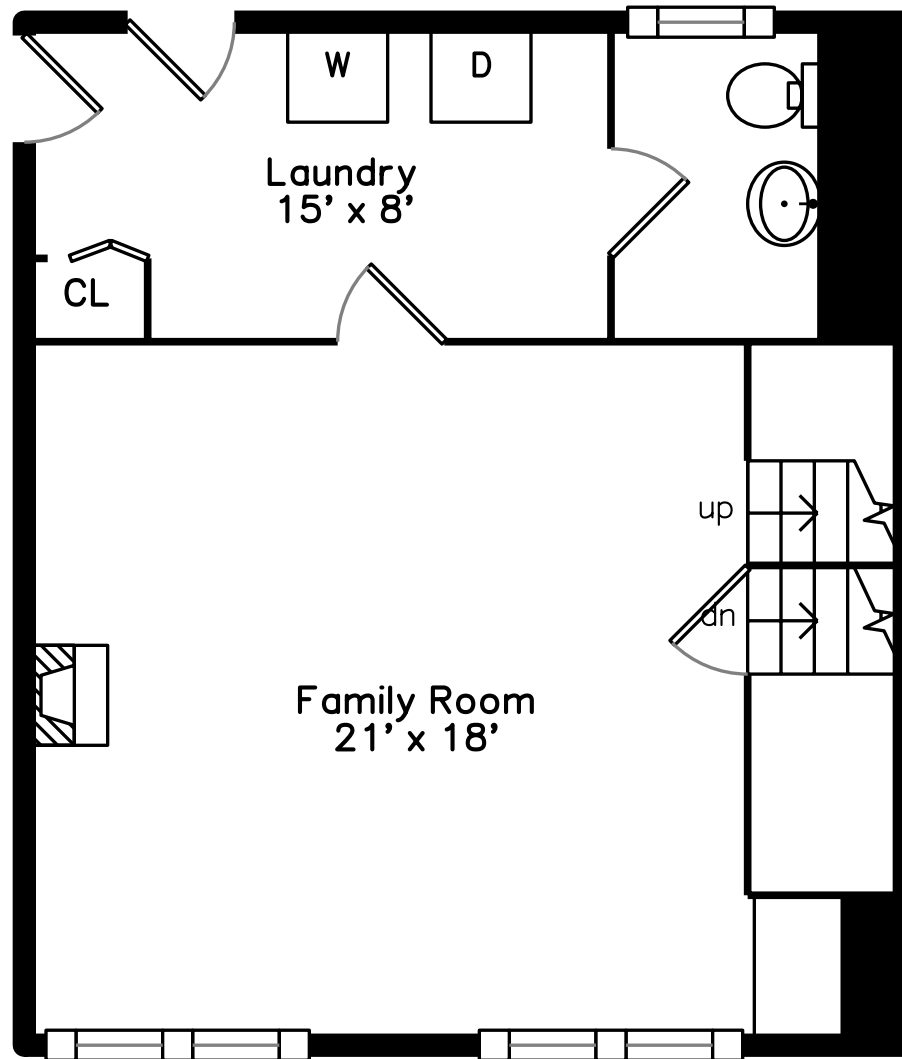

Top

Upper

Main

Basement

Lower

12 Spruce Tree Lane
Wayland, MA 01778

PicturePlan by  vis-home

Measurements may not be 100% accurate.
Floor plans are provided for convenience only.
Room sizes are not used to calculate area.

Top

Upper

Main

Lower

Basement

Outside

Outside

Outside

Back

Back

Back

Back

Foyer

Living Room

Living Room

Living Room

Dining Room

Dining Room

Kitchen

Kitchen

Kitchen

Bedroom

Bedroom

Bedroom