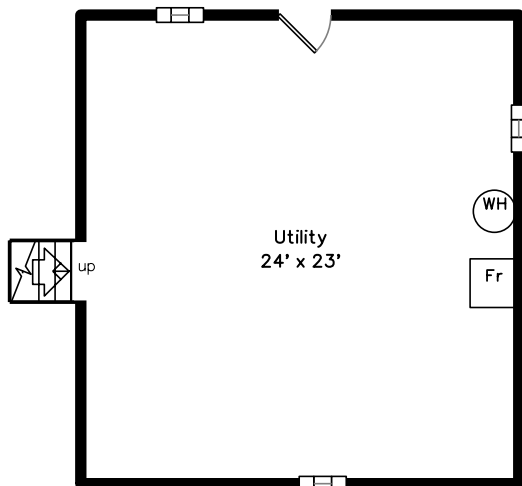

Top

Upper

Main

Basement

Lower

12 Spruce Tree Lane
Wayland, MA 01778

PicturePlan by  vis-home

Measurements may not be 100% accurate.
Floor plans are provided for convenience only.
Room sizes are not used to calculate area.

Top

Upper

Main

Lower

Basement

Outside

Outside

Outside