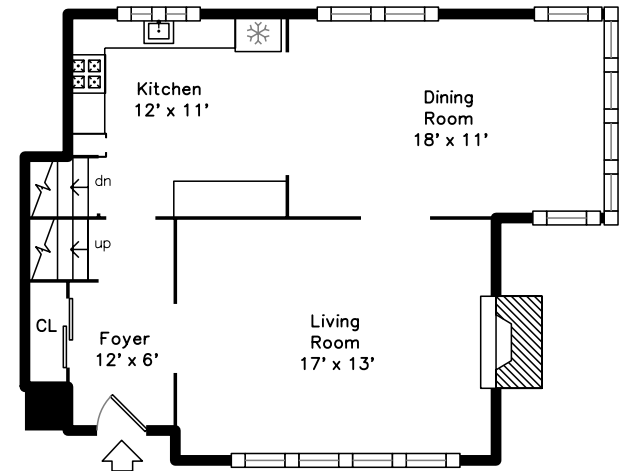

Top

Upper

Main

Basement

Lower

12 Spruce Tree Lane
Wayland, MA 01778

PicturePlan by  vis-home

Measurements may not be 100% accurate.
Floor plans are provided for convenience only.
Room sizes are not used to calculate area.

Top

Upper

Main

Lower

Basement

Outside

Outside

Outside

Back

Back

Back

Back

Foyer

Living Room

Living Room

Living Room

Dining Room

Dining Room

Kitchen

Kitchen

Kitchen

Bedroom

Bedroom

Bedroom