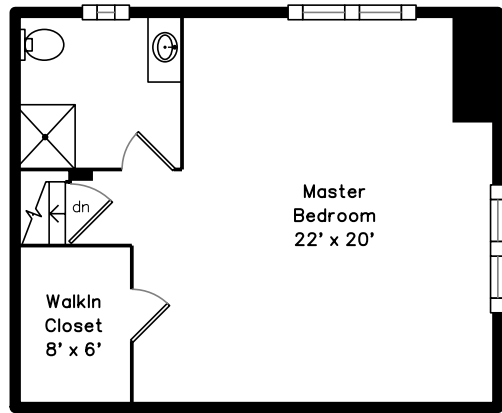

Top

Upper

Main

Basement

Lower

12 Spruce Tree Lane
Wayland, MA 01778

PicturePlan by  vis-home

Measurements may not be 100% accurate.
Floor plans are provided for convenience only.
Room sizes are not used to calculate area.

Top

Upper

Main

Lower

Basement

Outside

Outside

Outside

Back

Back

Back

Back

Foyer

Living Room

Living Room

Living Room

Dining Room

Dining Room

Kitchen

Kitchen

Kitchen

Bedroom

Bedroom

Bedroom