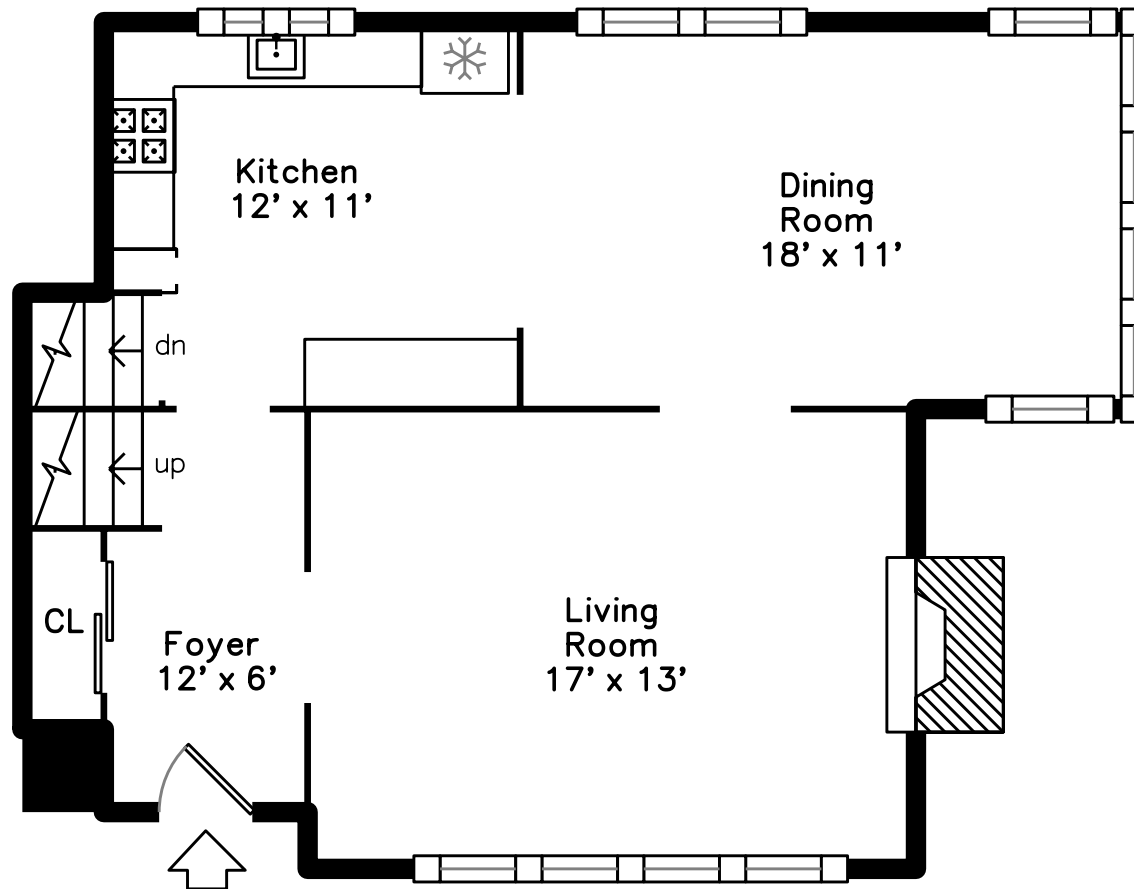

Top

Upper

Main

Basement

Lower

12 Spruce Tree Lane
Wayland, MA 01778

PicturePlan by  vis-home

Measurements may not be 100% accurate.
Floor plans are provided for convenience only.
Room sizes are not used to calculate area.

Top

Upper

Main

Lower

Basement

Outside

Outside

Outside

Back

Back

Back

Back

Foyer

Living Room

Living Room

Living Room

Dining Room

Dining Room

Kitchen

Kitchen

Kitchen

Bedroom

Bedroom

Bedroom