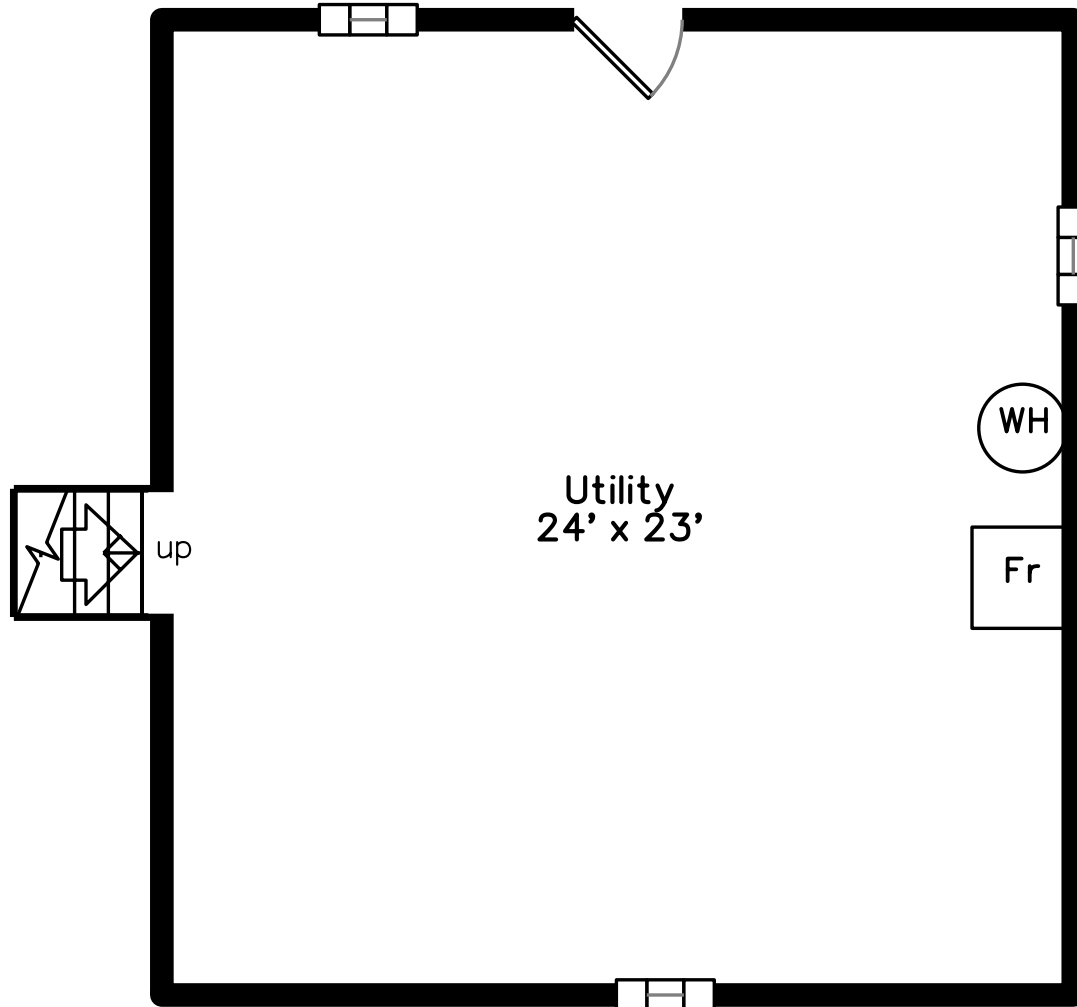

Top

Upper

Main

Basement

Lower

12 Spruce Tree Lane
Wayland, MA 01778

PicturePlan by  vis-home

Measurements may not be 100% accurate.
Floor plans are provided for convenience only.
Room sizes are not used to calculate area.

Top

Upper

Main

Lower

Basement

Outside

Outside

Outside

Back

Back

Back

Back

Foyer

Living Room

Living Room

Living Room