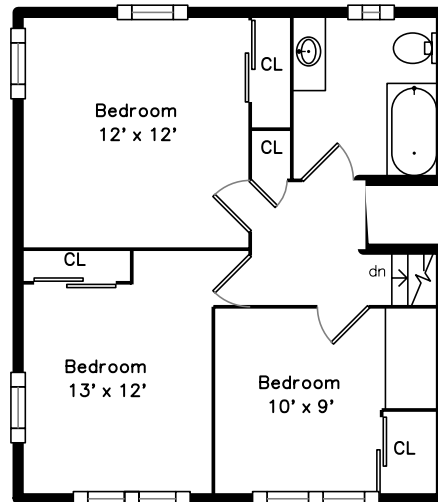

Top

Upper

Main

Basement

Lower

12 Spruce Tree Lane
Wayland, MA 01778

PicturePlan by  vis-home

Measurements may not be 100% accurate.
Floor plans are provided for convenience only.
Room sizes are not used to calculate area.

Top

Upper

Main

Lower

Basement

Outside

Outside

Outside

Back

Back

Back

Back

Foyer

Living Room

Living Room

Living Room

Dining Room

Dining Room

Kitchen

Kitchen

Kitchen

Bedroom

Bedroom

Bedroom