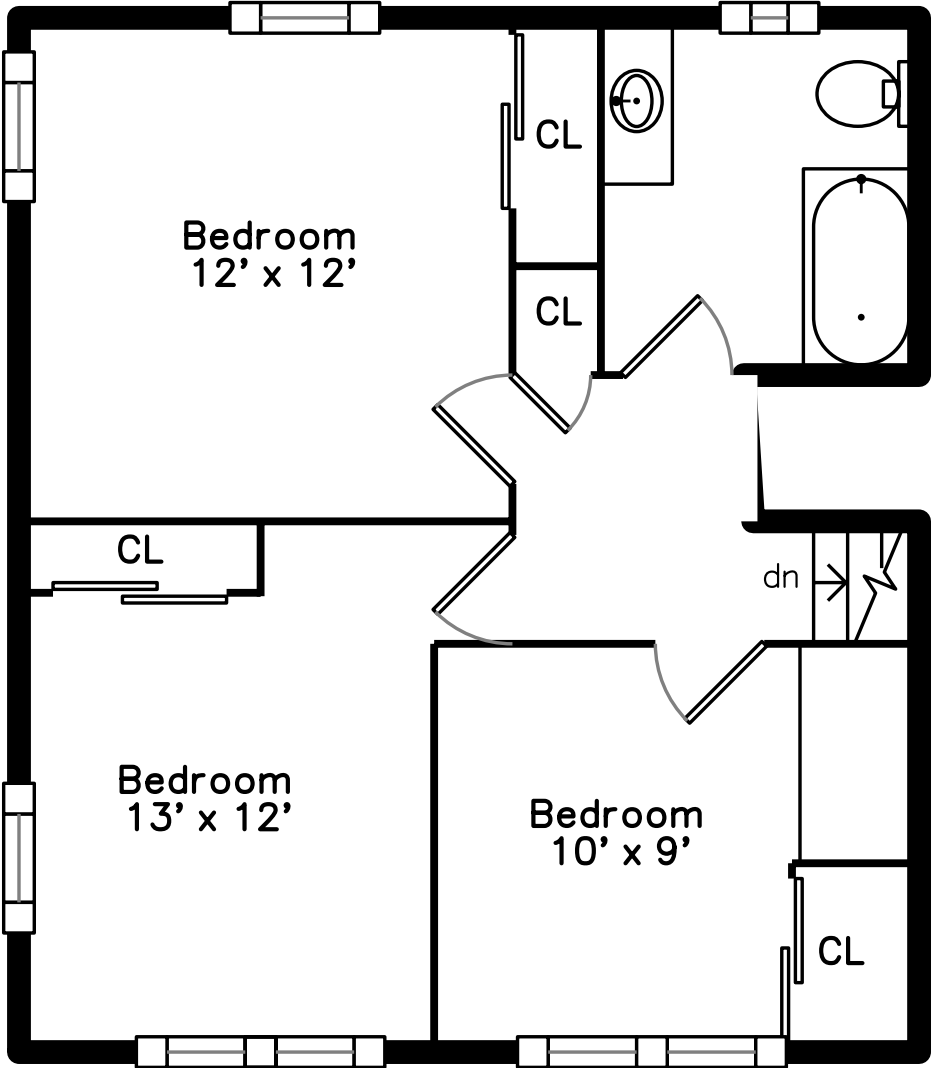

Top

Upper

Main

Basement

Lower

12 Spruce Tree Lane
Wayland, MA 01778

PicturePlan by  vis-home

Measurements may not be 100% accurate.
Floor plans are provided for convenience only.
Room sizes are not used to calculate area.

Top

Upper

Main

Lower

Basement

Outside

Outside

Outside

Back

Back

Back

Back

Foyer

Living Room

Living Room

Living Room

Dining Room

Dining Room

Kitchen

Kitchen

Kitchen

Bedroom

Bedroom

Bedroom