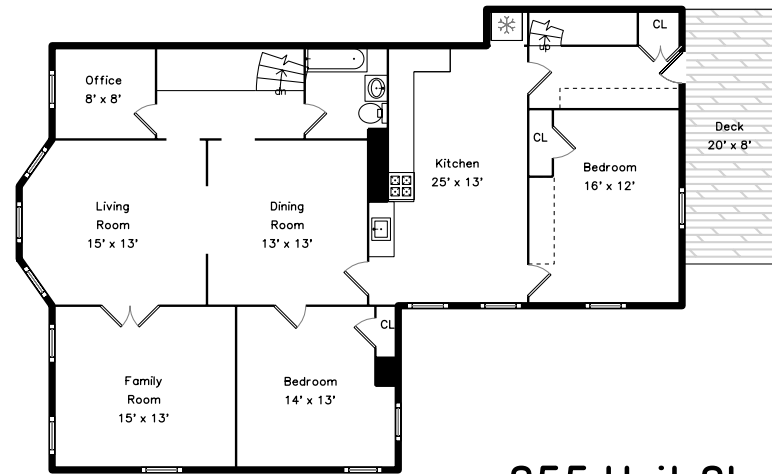

Unit 253A

Unit 253

255 Unit 1L

255 Highland Avenue  
Somerville, MA 02143

PicturePlan by vis-home

Measurements may not be 100% accurate.  
Floor plans are provided for convenience only.  
Room sizes are not used to calculate area.

255 Unit 1R

255 Unit 2R

255 Unit 2L