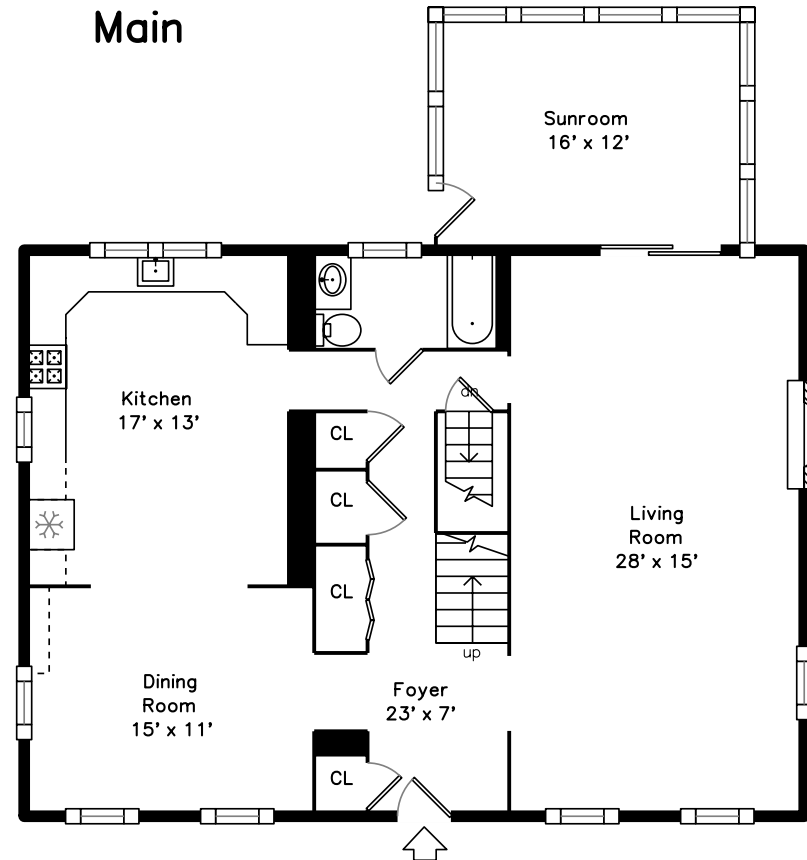

Upper

**2 Chestnut Street
Medway, MA 02053**

PicturePlan by  vis home
Measurements may not be 100% accurate.
Floor plans are provided for convenience only.
Room sizes are not used to calculate area.

Main

Upper

Main

Outside

Outside

Outside

Outside

Outside

Outside

Foyer

Foyer

Living Room

Living Room

Living Room

Living Room

Living Room

Dining Room

Dining Room

Dining Room

Kitchen

Kitchen

Kitchen

Kitchen

Kitchen

Sunroom