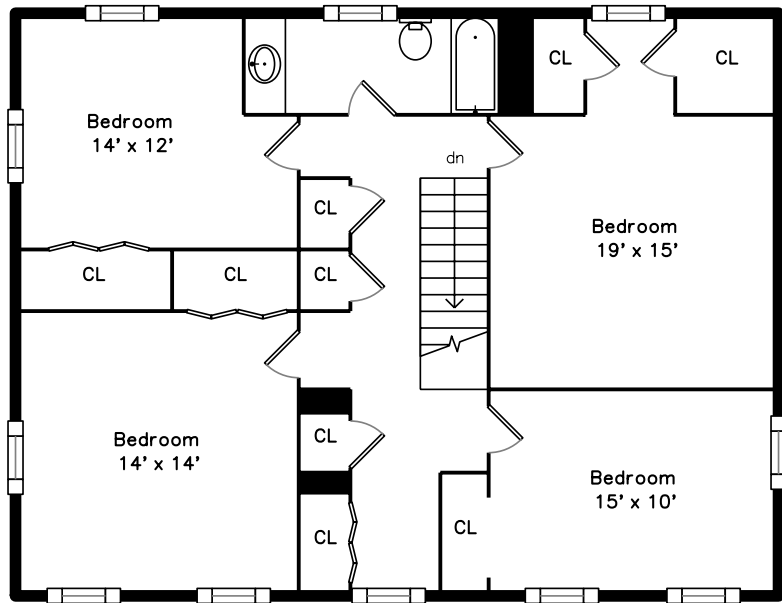

Upper

**2 Chestnut Street
Medway, MA 02053**

PicturePlan by  vis home
Measurements may not be 100% accurate.
Floor plans are provided for convenience only.
Room sizes are not used to calculate area.

Main

Upper

Main

Outside

Outside

Outside

Outside

Outside

Outside

Foyer

Foyer

Living Room

Living Room

Living Room

Living Room

Living Room

Dining Room