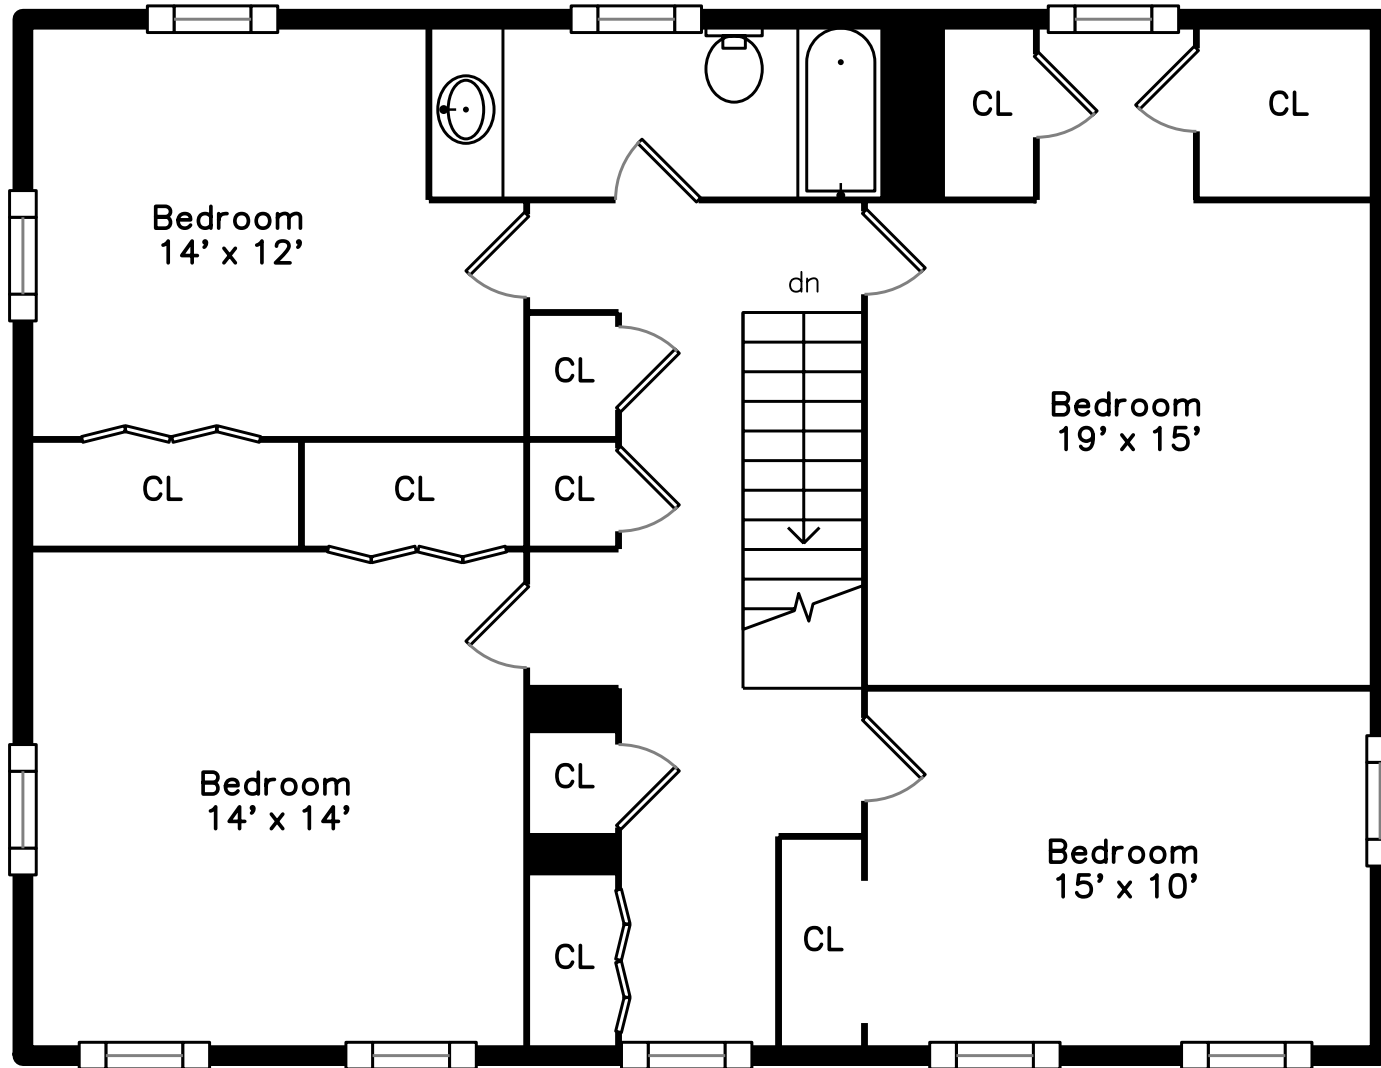

Upper

**2 Chestnut Street
Medway, MA 02053**

PicturePlan by  vis home
Measurements may not be 100% accurate.
Floor plans are provided for convenience only.
Room sizes are not used to calculate area.

Main

Upper

Main

Outside

Outside

Outside

Outside

Outside

Outside

Foyer

Foyer

Living Room

Living Room

Living Room

Living Room

Living Room

Dining Room

Dining Room

Dining Room

Kitchen

Kitchen

Kitchen

Kitchen

Kitchen

Sunroom