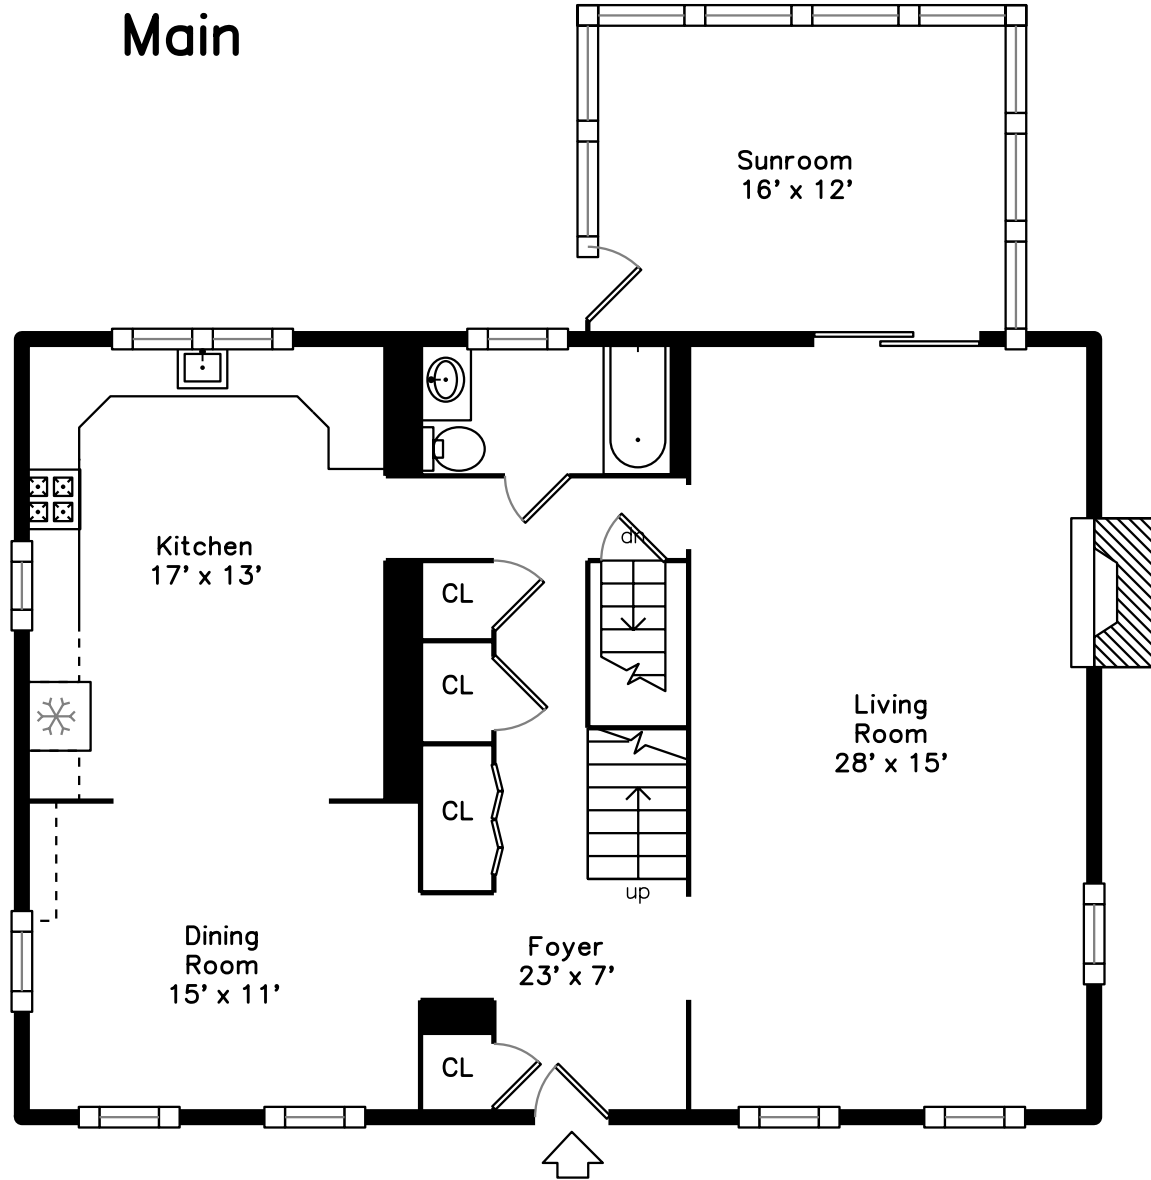

Upper

**2 Chestnut Street
Medway, MA 02053**

PicturePlan by  vis home
Measurements may not be 100% accurate.
Floor plans are provided for convenience only.
Room sizes are not used to calculate area.

Main

Upper

Main

Outside

Outside

Outside

Outside

Outside

Outside

Foyer

Foyer

Living Room

Living Room

Living Room

Living Room

Living Room

Dining Room

Dining Room

Dining Room

Kitchen

Kitchen

Kitchen

Kitchen

Kitchen

Sunroom